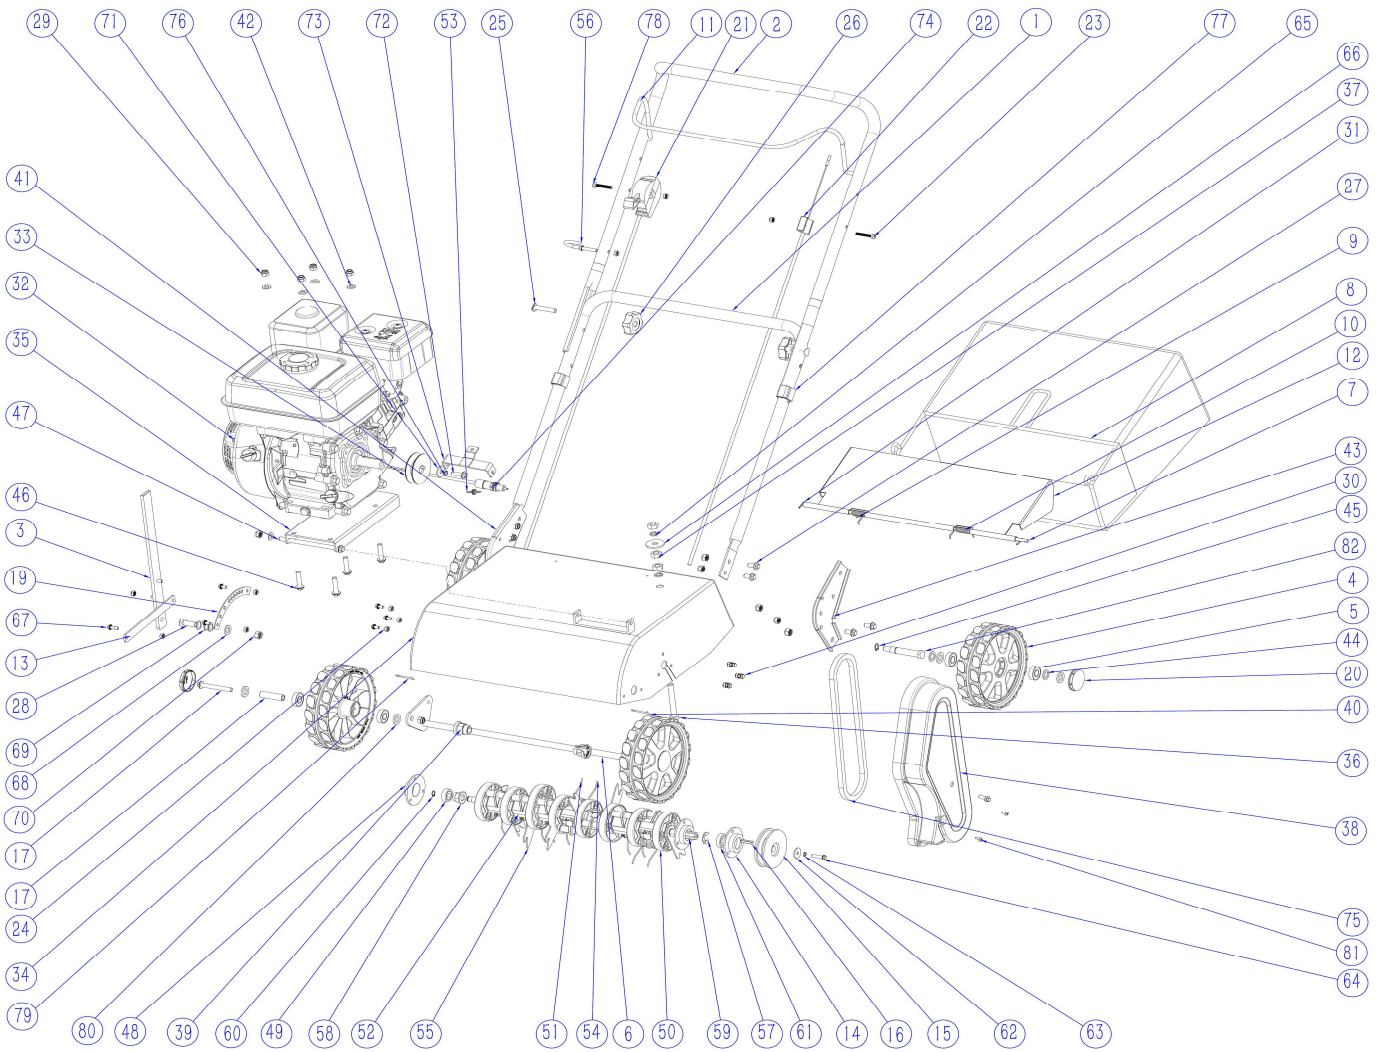

VPS 250 H

EXPLODED PARTS LIST

Year: 2018

Page(s): 2/2

VPS 250 H

No	Code	Name	Qty	No	Code	Name	Qty
1	54080	Lower Handle	1	49	54115	Bearing	1
2	54081	Upper Handle	1	50	54116	Round knife seat	8
3	54082	Adjust the joystick	1	51	54117	Spring	7
4	54083	7"Wheel	4	52	54118	Hexagonal knife seat	7
5	53019	Bearing	8	53	54119	Spring	7
6	54084	Front Bracket	1	54	54120	Spring	7
7	54085	Shield Shaft	1	55	54121	Blade	8
8	54086	Grassbox ASSY	1	56		Fastener	1
9	54087	Spring	1	57	54122	Open ring	1
10	54088	Spring	1	58		Nut	1
11	54089	Stop Switch	1	59	54123	Knife shaft	1
12	54090	Shield	1	60		Washer	1
13	54091	Adjust the bracket	1	61	54124	Bearing	1
14		Bearing cap	1	62		Washer	1
15	54092	A pulley	1	63		Washer	1
16	54093	Key	1	64	54125	Bolt	1
17	54094	Bush	2	65		Washer	2
18	54095	Bolt	2	66		Washer	1
19	54096	Raised board	1	67		Bolt	2
20	54097	7"Wheel cover	4	68		Washer	1
21	54098	Controller	1	69		Washer	3
22	54099	Cable	1	70		Nut	3
23		Bolt	1	71		Washer	1
24		Nut	13	72		Bolt	1
25	54100	Bolt	2	73	54126	Pull the fixed bracket	1
26	53004	Nut	2	74	54127	Clutch switch	1
27	54101	Bolt	8	75	54128	Belt	1
28	54102	Bolt	1	76		Washer	1
29		Nut	15	77		Fastener	2
30	54103	Bolt	8	78		Bolt	1
31	53080	Pin	2	79	54129	Spring	1
32	41449	Villager engine VGR 250H	1	80		Washer	8
33	54104	A pulley	1	81		Screw	2
34	54105	Chassis	1	82	54130	Axle	2
35	54106	fixed plate	1		54131	Rake cartridge assembly	1
36		Bolt	1				
37		Nut	3				
38	54107	Belt cover	1				
39	54108	Bush	2				
40	54109	Spring	1				
41	54110	Tire support	1				
42		Washer	5				
43	54111	Tire support	1				
44		Washer	4				
45		Washer	2				
46	54112	Bolt	4				
47	54113	Bolt	1				
48	54114	Bearing cap	1				