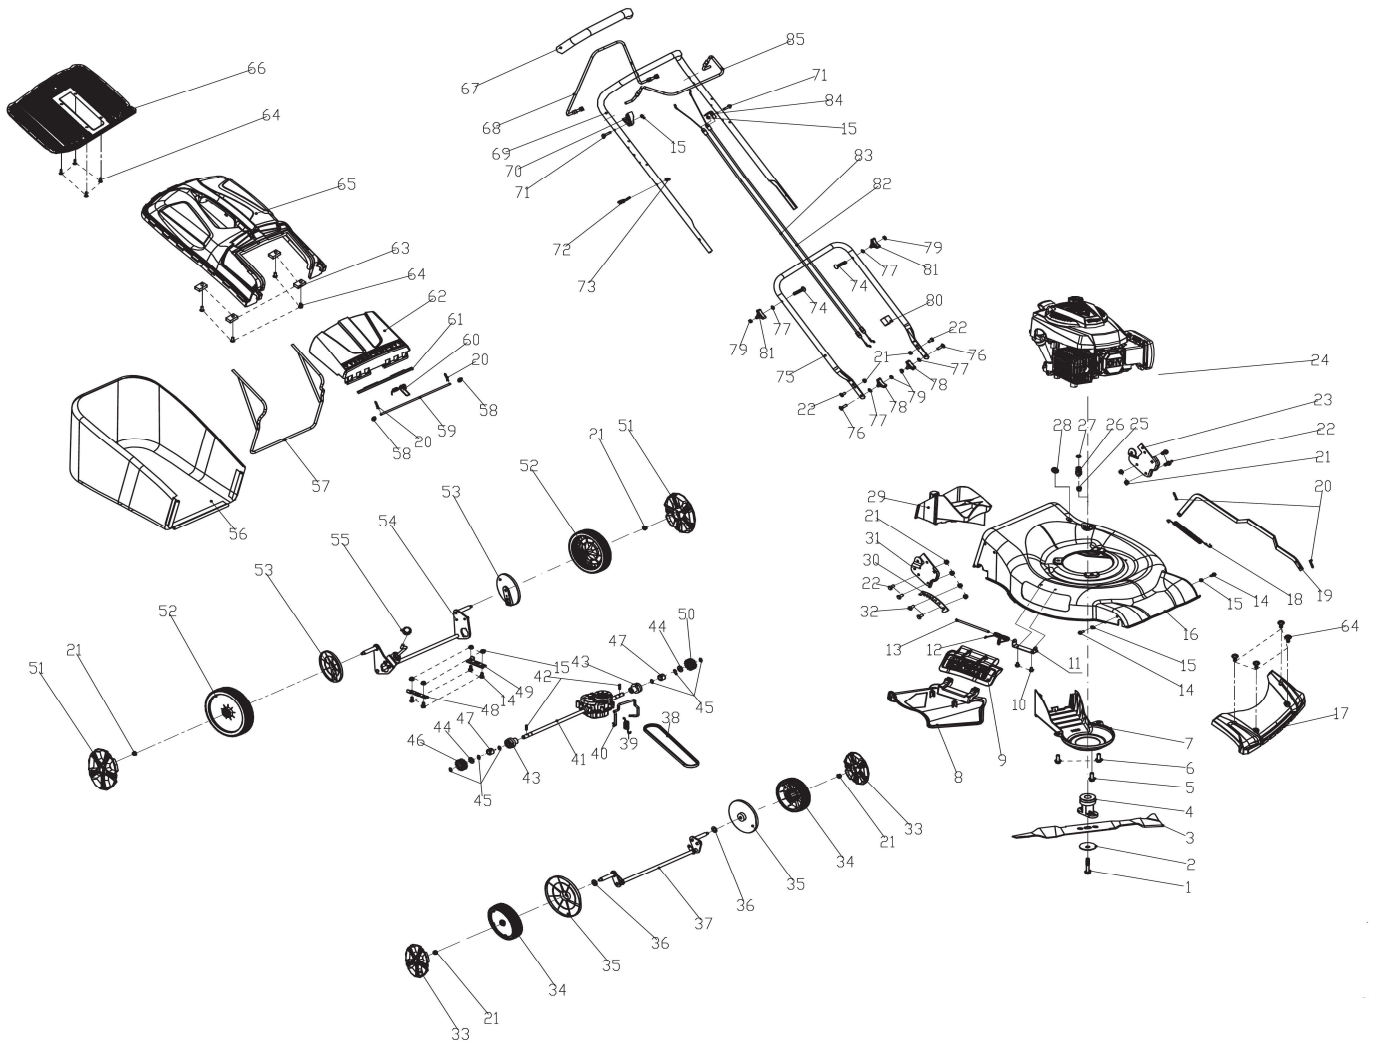

ATLAS 4111 B

EXPLODED PARTS LIST

Year: 2020

Page(s): 2/2

ATLAS 4111 B

No	Code	Name	Qty	No	Code	Name	Qty
1	040443	Inch hex flange bolts	1	49		Rear plate	1
2	049386	Blade washer	1	50	040461	Ratchet Wheel L	1
3	037215	Double-edge blade	1	51	066553	Outer cover of hub	2
4	037214	Blade Adapter Assy	1	52	054621	Wheel assy.	2
5	052130	Hexagon head bolts	1	53	037203	Inner cover of hub	2
6		Hex flange bolts	2	54	037199	Rear drive assy.	1
7	037216	Belt cover	1	55	052177	Height adjustment ball	1
8	057339	Side discharge cover	1	56		Fabric grass bag	1
9	057340	Mulching board	1	57		Fabric metal frame	1
10		Self tapping screw	2	58		Lock washer	2
11	057341	Bracket plate for defelctor	1	59		Shaft for rear discharge cover	1
12	052160	Mulch board spring	1	60	053731	Cover spring	1
13		Mulch Shaft	1	61		Rear discharge cover dust proof board	1
14		Bolt	6	62	048404	Rear discharge cover	1
15		Self-locking nut	8	63	057321	Blade washer	4
16	057342	Deck welding assy.	1	64		Phillips flat head self tapping screw	8
17	057343	Front mask	1	65	040465	Top of grass box	1
18	037169	Pull Spring for Pull Rod	1	66	048402	Filter net of grass bag	1
19	037194	Height Adjustment Pull Rod	1	67	048389	Foam pipe	1
20	052148	R type pin	4	68	048388	Self-propelled Lever	1
21	052184	Self-locking nut	12	69	037188	Upper handrail	1
22	052127	Hexagon head bolts	6	70	048386	Lever guard	1
23	057344	Left handle bracket	1	71		Bolt	2
24		Petrol engine B&S 450E	1	72	066497	Rope Guide	1
25	057307	Inlet	1	73		Cap nut	1
26	057308	Inlet	1	74	052179	Heterotypic carriage bolts	2
27	057309	"O" ring	1	75	037191	Lower handrail	1
28		Cable stopper	1	76	052131	Half round head square neck bolts	2
29	037195	Mulching plug	1	77		Flat washer	4
30	037193	Board for Height Adjuster	1	78	048393	Triangle knob	2
31	057345	Right handle bracket	1	79		Hexagon nut	4
32		Half round head square neck bolts	2	80	066498	Fastener	1
33	052161	Outer cover of hub	2	81	048391	Triangle knob	2
34	047655	Wheel assy.	2	82	037189	Brake cable	1
35	057310	Inner cover of hub	2	83	037190	Selfpropelled cable	1
36		Resilient washer	2	84	037157	Brake Cable Assy plate	1
37	037196	Front drive assy.	1	85	052180	Stop lever	1
38	037208	V belt	1				
39	040464	Selfpropelled spring	1				
40	057346	Brake spring	1				
41	048379	Selfpropelled assy.	1		054578	Grass catcher assembly	1
42	052167	Bratchet pin	2				
43	048398	Rear wheel axle sleeve	2				
44	052165	Selfpropelled ratchet washer	2				
45	052164	Spring washer	6				
46	040460	Ratchet Wheel L	1				
47		Rear wheel axle sleeve	2				
48		Rear plate R	1