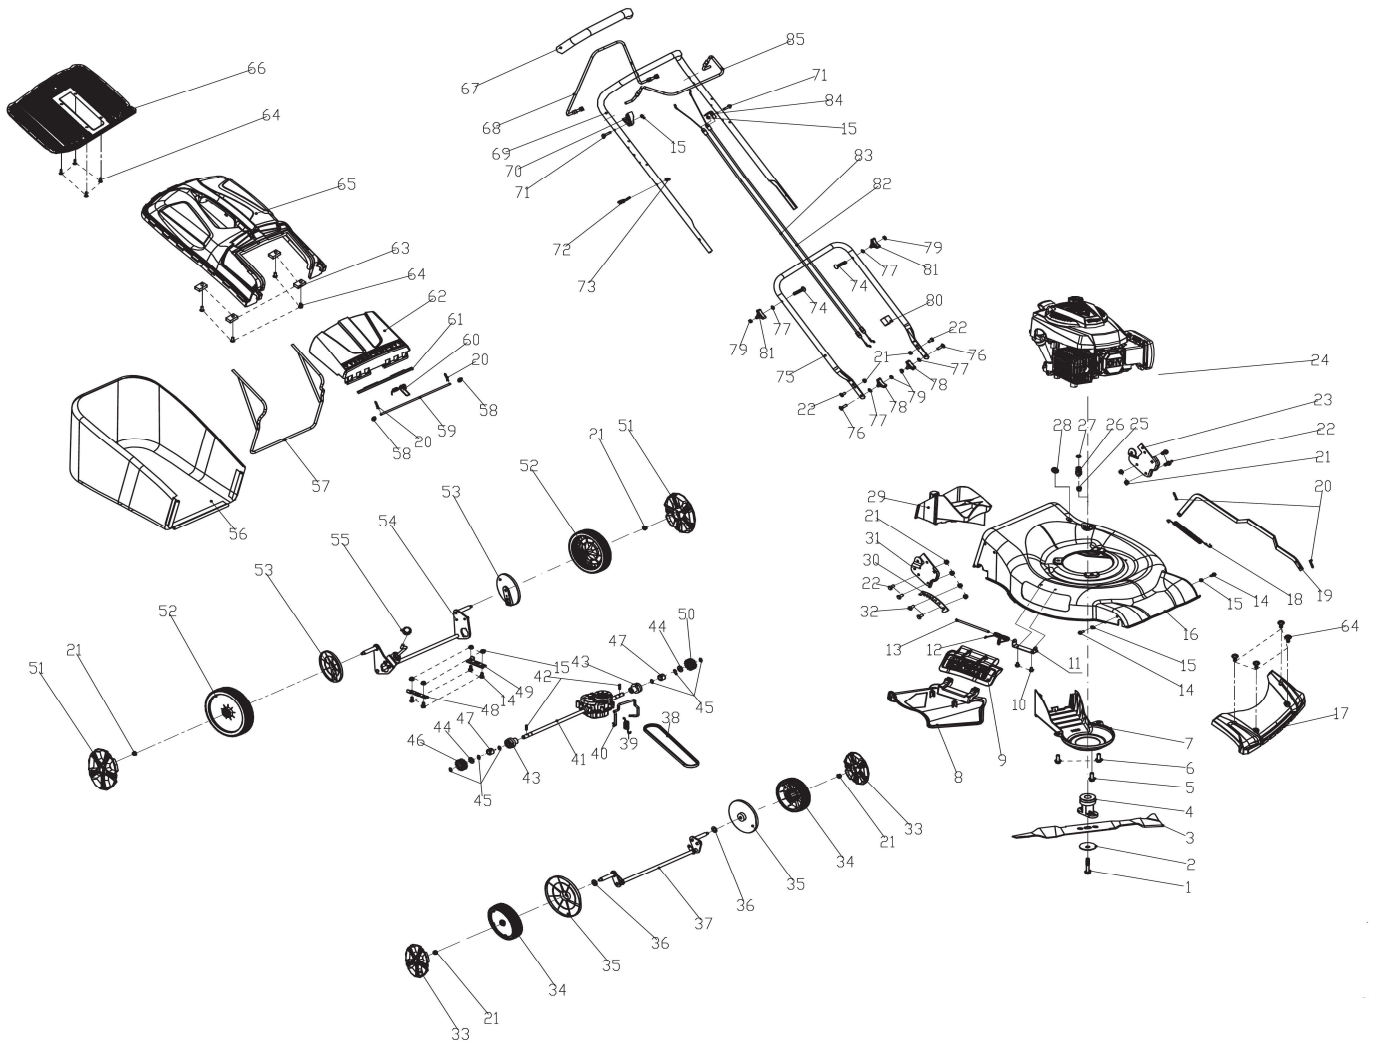

ATLAS 4111 T

EXPLODED PARTS LIST

Year: 2020

Page(s): 2/2

ATLAS 4111 T

No	Code	Name	Qty	No	Code	Name	Qty
1	040443	Inch hex flange bolts	1	49		Rear plate	1
2	049386	Blade washer	1	50	040461	Ratchet Wheel L	1
3	037215	Double-edge blade	1	51	066553	Outer cover of hub	2
4	037214	Blade Adapter Assy	1	52	054621	Wheel assy.	2
5	052130	Hexagon head bolts	1	53	037203	Inner cover of hub	2
6		Hex flange bolts	2	54	037199	Rear drive assy.	1
7	037216	Belt cover	1	55	052177	Height adjustment ball	1
8	057339	Side discharge cover	1	56		Fabric grass bag	1
9	057340	Mulching board	1	57		Fabric metal frame	1
10		Self tapping screw	2	58		Lock washer	2
11	057341	Bracket plate for defelctor	1	59		Shaft for rear discharge cover	1
12	052160	Mulch board spring	1	60	053731	Cover spring	1
13		Mulch Shaft	1	61		Rear discharge cover dust proof board	1
14		Bolt	6	62	048404	Rear discharge cover	1
15		Self-locking nut	8	63	057321	Blade washer	4
16	057342	Deck welding assy.	1	64		Phillips flat head self tapping screw	8
17	057343	Front mask	1	65	040465	Top of grass box	1
18	037169	Pull Spring for Pull Rod	1	66	048402	Filter net of grass bag	1
19	037194	Height Adjustment Pull Rod	1	67	048389	Foam pipe	1
20	052148	R type pin	4	68	048388	Self-propelled Lever	1
21	052184	Self-locking nut	12	69	037188	Upper handrail	1
22	052127	Hexagon head bolts	6	70	048386	Lever guard	1
23	057344	Left handle bracket	1	71		Bolt	2
24		Petrol engine T6	1	72	066497	Rope Guide	1
25	057307	Inlet	1	73		Cap nut	1
26	057308	Inlet	1	74	052179	Heterotypic carriage bolts	2
27	057309	"O" ring	1	75	037191	Lower handrail	1
28		Cable stopper	1	76	052131	Half round head square neck bolts	2
29	037195	Mulching plug	1	77		Flat washer	4
30	037193	Board for Height Adjuster	1	78	048393	Triangle knob	2
31	057345	Right handle bracket	1	79		Hexagon nut	4
32		Half round head square neck bolts	2	80	066498	Fastener	1
33	052161	Outer cover of hub	2	81	048391	Triangle knob	2
34	047655	Wheel assy.	2	82	037189	Brake cable	1
35	057310	Inner cover of hub	2	83	037190	Selfpropelled cable	1
36		Resilient washer	2	84	037157	Brake Cable Assy plate	1
37	037196	Front drive assy.	1	85	052180	Stop lever	1
38	037208	V belt	1				
39	040464	Selfpropelled spring	1				
40	057346	Brake spring	1				
41	048379	Selfpropelled assy.	1		054578	Grass catcher assembly	1
42	052167	Bratchet pin	2				
43	048398	Rear wheel axle sleeve	2				
44	052165	Selfpropelled ratchet washer	2				
45	052164	Spring washer	6				
46	040460	Ratchet Wheel L	1				
47		Rear wheel axle sleeve	2				
48		Rear plate R	1