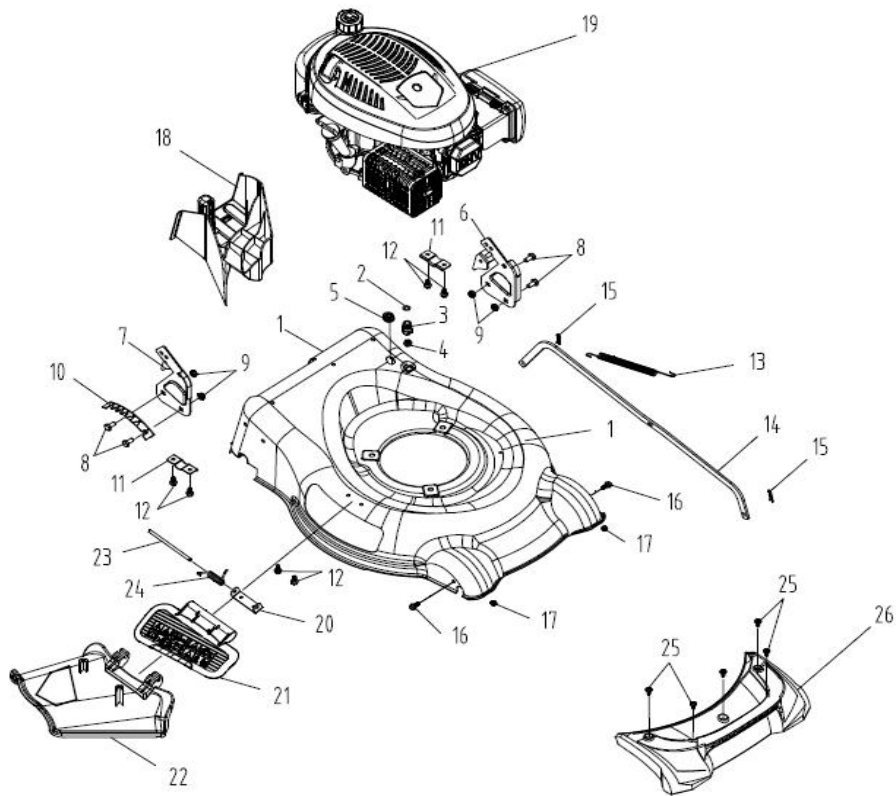

VR 51 E

No	Code	Name	Qty	No	Code	Name	Qty
1	040447	deck welding assy.	1	25		Phillips flat head self	5
2		"O" ring	1	26	040453	front mask	1
3		inlet	1				
4		Pipe connector nut	1				
5		cable stopper	1				
6		left handle bracket	1				
7		left handle bracket	1				
8		Hexagon head bolts	4				
9		Hex lock nut	4				
10	040448	height adjustment board	1				
11		rear drive bracket	2				
12		Hex tapping screws	6				
13	037169	Pull Spring for Pull Rod	1				
14	040449	Height Adjustment Pull Rod	1				
15		R type pin	2				
16		Bolt	2				
17		Self-locking nut	2				
18	040450	mulching plug	1				
19		petrol engine	1				
20		Bracket plate for defelctor	1				
21	040451	mulching board	1				
22	040452	side discharge cover	1				
23		Mulch Shaft	1				
24	048396	mulch board spring	1				

EXPLODED PARTS LIST

Year: 2017

Page(s): 7/7

VR 51 E

1	037214	Blade Adapter Assy	
2	040467	blade	
3	040462	Rear wheel	
4	040463	outer cover of hub	
5	040455	Front wheel	
6	040456	outer cover of hub	
7	023420	wheel punch bearing	
8	040468	belt cover	
9	037174	v belt	
10	040451	mulching board	
11	040452	side discharge cover	
12	040446	triangle knob	

Quick wear parts