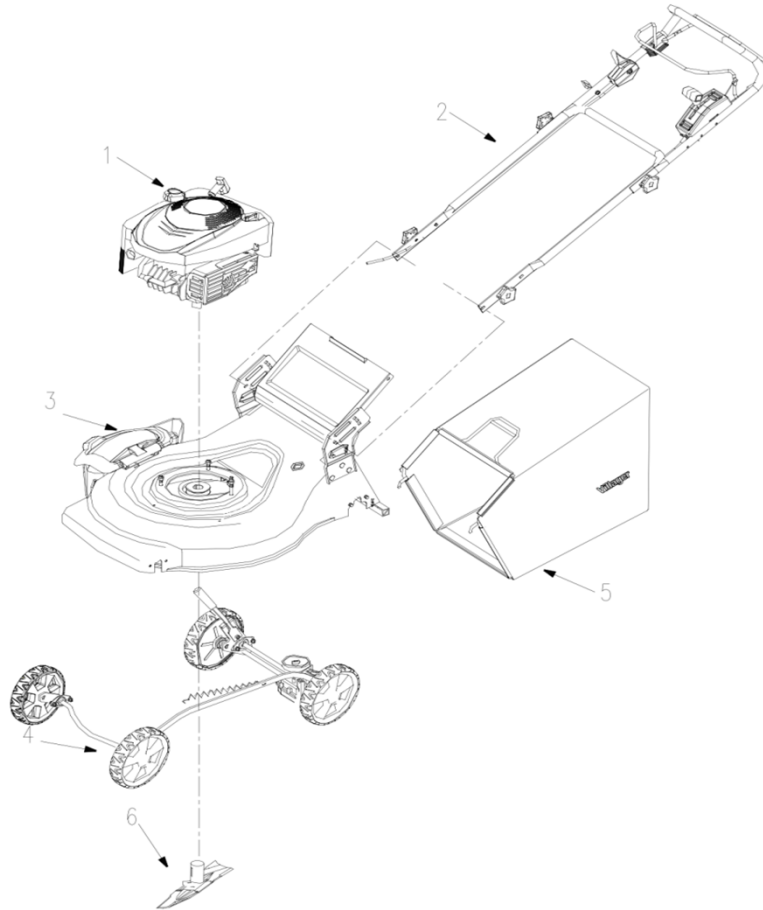

VRS 56 P - Mower assembly

No	Code	Name	Qty	No	Code	Name	Qty
1		Engine		25			
2		Handlebar & Console		26			
3		Mower Deck Assembly		27			
4		Drive Assembly		28			
5		Grass Bag Assembly		29			
6		Blade Assembly		30			
7				31			
8				32			
9				33			
10				34			
11				35			
12				36			
13				37			
14				38			
15				39			
16				40			
17				41			
18				42			
19				43			
20				44			
21				45			
22				46			
23				47			
24				48			

VRS 56 P - Handlebar & Console

No	Code	Name	Qty	No	Code	Name	Qty
7		Self-tapping screw M4.2 *13	2	31	031459	Clutch arrows	1
8		Handle Grip	1	32	031460	Embrace brake arrows	1
9	031451	Drive Clutch Lever	1				
10		Bellevill spring	1				
11	031452	Upper Handle	1				
12		Screw M4*10	1				
13	013269	Knob Nut M8mm	4				
14		Fixed plate	1				
15		Screw M6*35	1				
16	031453	Flywheel Brake Lever	1				
17		Screw M6*50	1				
18		Rope Guide	1				
19		Nut M6	4				
20		Washer 6	3				
21	025819	Throttle Control Assembly	1				
22	031454	Cover	1				
23	031455	Hand shank	1				
24	013290	Bolt, Handle	2				
25	031456	Lower Handle	1				
26		Bolt M8x40	2				
27		Bolt M6x16	1				
28	025832	Bracket	1				
29	031457	handle	1				
30	031458	Barrows speed	1				