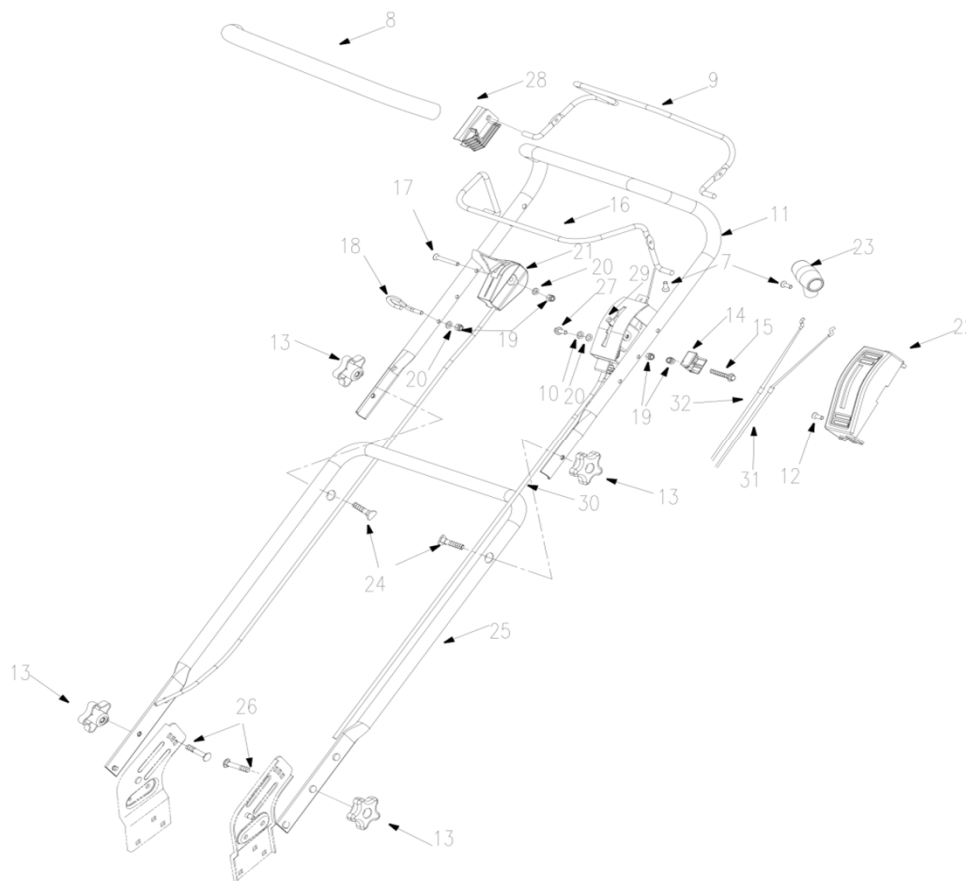

VRS 56 P - Mower assembly

No	Code	Name	Qty	No	Code	Name	Qty
1		Engine		25			
2		Handlebar & Console		26			
3		Mower Deck Assembly		27			
4		Drive Assembly		28			
5		Grass Bag Assembly		29			
6		Blade Assembly		30			
7				31			
8				32			
9				33			
10				34			
11				35			
12				36			
13				37			
14				38			
15				39			
16				40			
17				41			
18				42			
19				43			
20				44			
21				45			
22				46			
23				47			
24				48			

VRS 56 P - Handlebar & Console

No	Code	Name	Qty	No	Code	Name	Qty
7		Self-tapping screw M4.2 *13	2	31	031459	Clutch arrows	1
8		Handle Grip	1	32	031460	Embrace brake arrows	1
9	031451	Drive Clutch Lever	1				
10		Bellevill spring	1				
11	031452	Upper Handle	1				
12		Screw M4*10	1				
13	013269	Knob Nut M8mm	4				
14		Fixed plate	1				
15		Screw M6*35	1				
16	031453	Flywheel Brake Lever	1				
17		Screw M6*50	1				
18		Rope Guide	1				
19		Nut M6	4				
20		Washer 6	3				
21	025819	Throttle Control Assembly	1				
22	031454	Cover	1				
23	031455	Hand shank	1				
24	013290	Bolt, Handle	2				
25	031456	Lower Handle	1				
26		Bolt M8x40	2				
27		Bolt M6x16	1				
28	025832	Bracket	1				
29	031457	handle	1				
30	031458	Barrows speed	1				