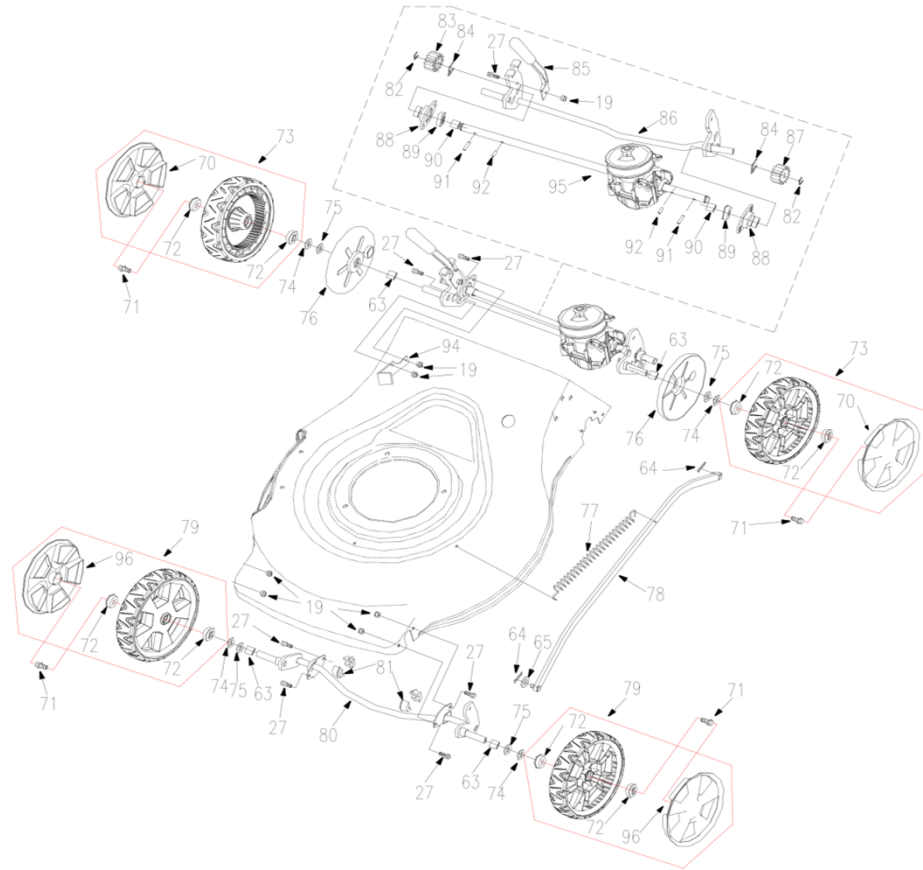

VRS 56 P - Handlebar & Console

No	Code	Name	Qty	No	Code	Name	Qty
7		Self-tapping screw M4.2 *13	2	31	031459	Clutch arrows	1
8		Handle Grip	1	32	031460	Embrace brake arrows	1
9	031451	Drive Clutch Lever	1				
10		Bellevill spring	1				
11	031452	Upper Handle	1				
12		Screw M4*10	1				
13	013269	Knob Nut M8mm	4				
14		Fixed plate	1				
15		Screw M6*35	1				
16	031453	Flywheel Brake Lever	1				
17		Screw M6*50	1				
18		Rope Guide	1				
19		Nut M6	4				
20		Washer 6	3				
21	025819	Throttle Control Assembly	1				
22	031454	Cover	1				
23	031455	Hand shank	1				
24	013290	Bolt, Handle	2				
25	031456	Lower Handle	1				
26		Bolt M8x40	2				
27		Bolt M6x16	1				
28	025832	Bracket	1				
29	031457	handle	1				
30	031458	Barrows speed	1				

VRS 56 P - Drive assembly

No	Code	Name	Qty	No	Code	Name	Qty
19		Nut M6mm	9	89	020722	Bearing	2
27		Bolt M6x16mm	9	90	020739	Bronze Bushing	2
63	025793	Bushing	4	91		Roll Pin	2
64		Hair Pin	2	92		Spring Pin 5x16mm	2
65		Flat Washer 8mm	1	94		Fixed plate	1
70		Wheel cap	2	95	031466	GT transmission	1
71		Bolt M8x16mm	4	96		Wheel cap	2
72	023420	Wheel Bearing 1/2"	8				
73	020720	11"wheel "	2				
74		Flat Washer 12 mm	4				
75		Wave Spring Washer	4				
76	036035	Cover	2				
77	025817	Tension Spring	1				
78		Haul Shank Seam	1				
79	020723	8"wheel "	2				
80	025825	Front Shaft Assembly	1				
81	020699	Wheel Bearing	4				
82		E-Clip 9mm	2				
83	013330	Pinion Gear, Right	1				
84		E-Clip 19mm	2				
85	025826	Cutting Height Adjustment Lever	1				
86	025827	Rear Axle Assembly	1				
87	013331	Pinion Gear, Left	1				
88	020721	Bearing Housing	2				