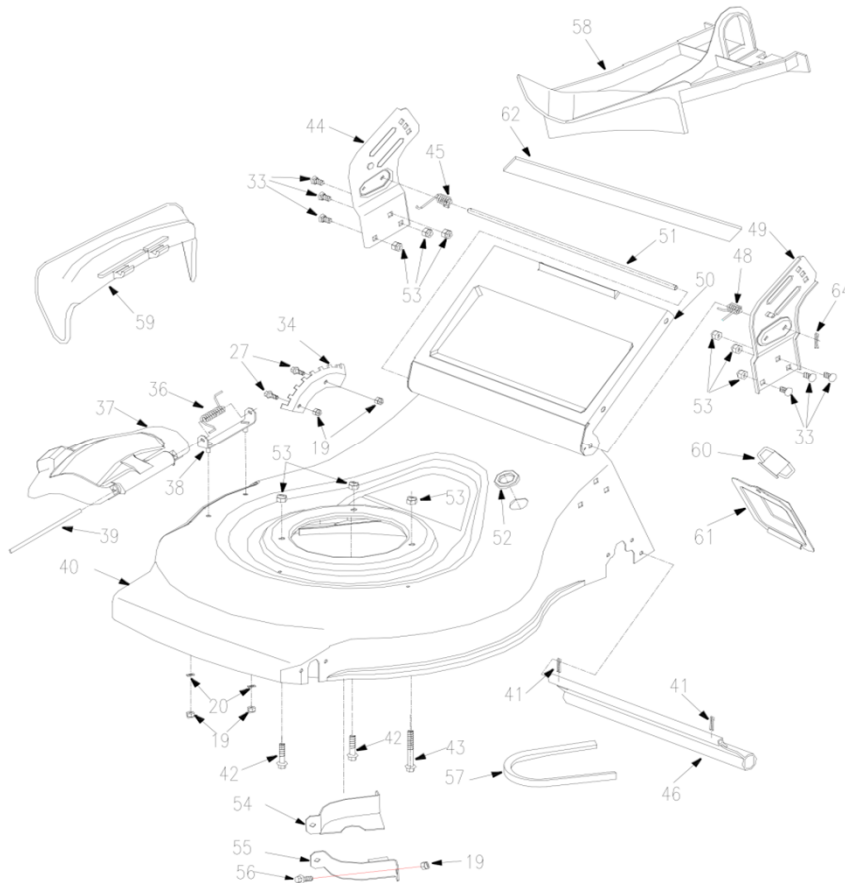

VRS 56 P - Mower deck assembly

No	Code	Name	Qty	No	Code	Name	Qty
19		Nut M6	7	56		Bolt M6*12	3
20		Washer 6	2	57	031464	Belt3LXP867	1
33		Bolt M8x16	6	58	031465	Mulching Plug	1
34	036041	Height Adjustment Rack	1	59	013301	Side Discharge Chute	1
27		Bolt M6x16	2	60		Butterfly nut	1
36	025790	Torsion Spring	1	61		Baffle	1
37	036040	Mulch Cover	1	62		Rubber 3x25x360	1
38		Mounting Bracket, Discharging	1	64		Pin	1
39		Pivot Shaft	1				
40	031461	Mower Deck	1				
41		Pin 2X20	2				
42		Bolt M8x35	2				
43		Bolt M8x65	1				
44	031462	Right Bracket	1				
45	013309	Torsion Spring, Right	1				
46	013274	Rear Guard	1				
48	013298	Torsion Spring, Left	1				
49	031463	Left Bracket	1				
50		Rear Cover	1				
51		Rod, Rear Cover	1				
52		Rubber Ring	1				
53		Nut M8	9				
54	025824	Belt cover, left	1				
55	025823	Belt cover, right	1