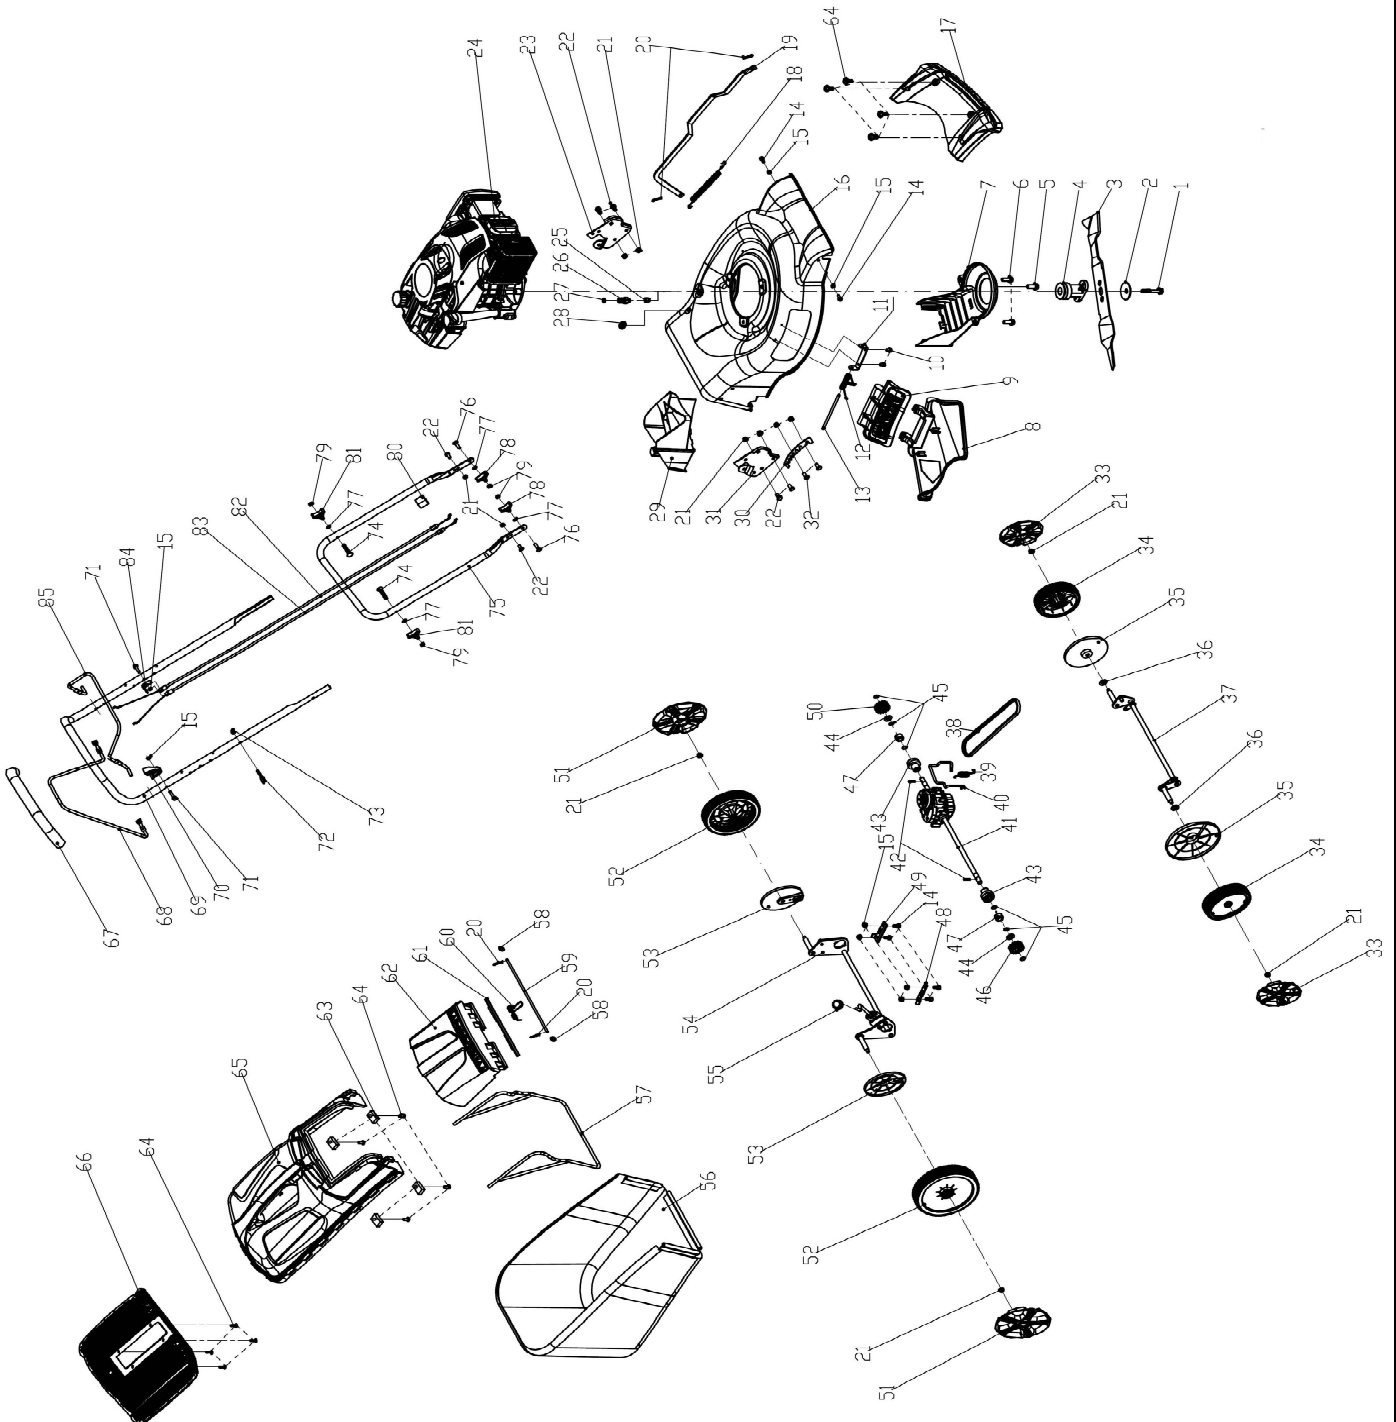

VRS 46 E

EXPLODED PARTS LIST

Year: 2019

Page(s): 2/2

VRS 46 E

No	Code	Name	Qty	No	Code	Name	Qty
1	040443	Inch hex flange bolts	1	49		Rear plate	1
2	049386	blade washer	1	50	040461	Ratchet Wheel L	1
3	037215	Double-edge blade	1	51	057339	outer cover of hub	2
4	037214	Blade Adapter Assy	1	52	057340	wheel assy.	2
5	052130	Hexagon head bolts	1	53	057341	inner cover of hub	2
6		Hex flange bolts	2	54	057342	rear drive assy.	1
7	037216	belt cover	1	55	057343	height adjustment ball	1
8		side discharge cover	1	56	057344	fabric grass bag	1
9		mulching board	1	57	057345	fabric metal frame	1
10		self tapping screw	2	58	057346	lock washer	2
11		Bracket plate for defelctor	1	59		Shaft for rear discharge cover	1
12	052160	mulch board spring	1	60	025834	cover spring	1
13		Mulch Shaft	1	61		rear discharge cover dust proof board	1
14		Bolt	6	62	048404	rear discharge cover	1
15		Self-locking nut	8	63		blade washer	4
16		deck welding assy.	1	64		Phillips flat head self tapping screw	8
17		front mask	1	65	040465	top of grass box	1
18	037169	Pull Spring for Pull Rod	1	66	048402	filter net of grass bag	1
19	037194	Height Adjustment Pull Rod	1	67	048389	foam pipe	1
20	052148	R type pin	4	68	048388	Self-propelled Lever	1
21	052184	Self-locking nut	12	69	037188	upper handrail	1
22	052127	Hexagon head bolts	6	70	048386	lever guard	1
23		left handle bracket	1	71		Bolt	2
24		petrol engine	1	72		Rope Guide	1
25		inlet	1	73		Cap nut	1
26		inlet	1	74	052179	heterotypic carriage bolts	2
27		"O" ring	1	75	037191	lower handrail	1
28		cable stopper	1	76	052131	Half round head square neck bolts	2
29	037195	mulching plug	1	77		flat washer	4
30	037193	Board for Height Adjuster	1	78	048393	triangle knob	2
31		left handle bracket	1	79		Hexagon nut	4
32		Half round head square neck bolts	2	80		fastener	1
33	054620	outer cover of hub	2	81	048391	triangle knob	2
34	047655	wheel assy.	2	82	037189	brake cable	1
35		inner cover of hub	2	83	037190	selfpropelled cable	1
36		Resilient washer	2	84	037157	Brake Cable Assy plate	1
37	037196	front drive assy.	1	85	052180	stop lever	1
38	037208	v belt	1				
39	040464	selfpropelled spring	1				
40		Brake spring	1				
41	048379	selfpropelled assy.	1				
42	052167	bratchet pin	2				
43	048398	rear wheel axle sleeve	2				
44	052165	selfpropelled ratchet washer	2				
45	052164	spring washer	6				
46	040460	Ratchet Wheel L	1				
47		rear wheel axle sleeve	2				
48		Rear plate R	1				