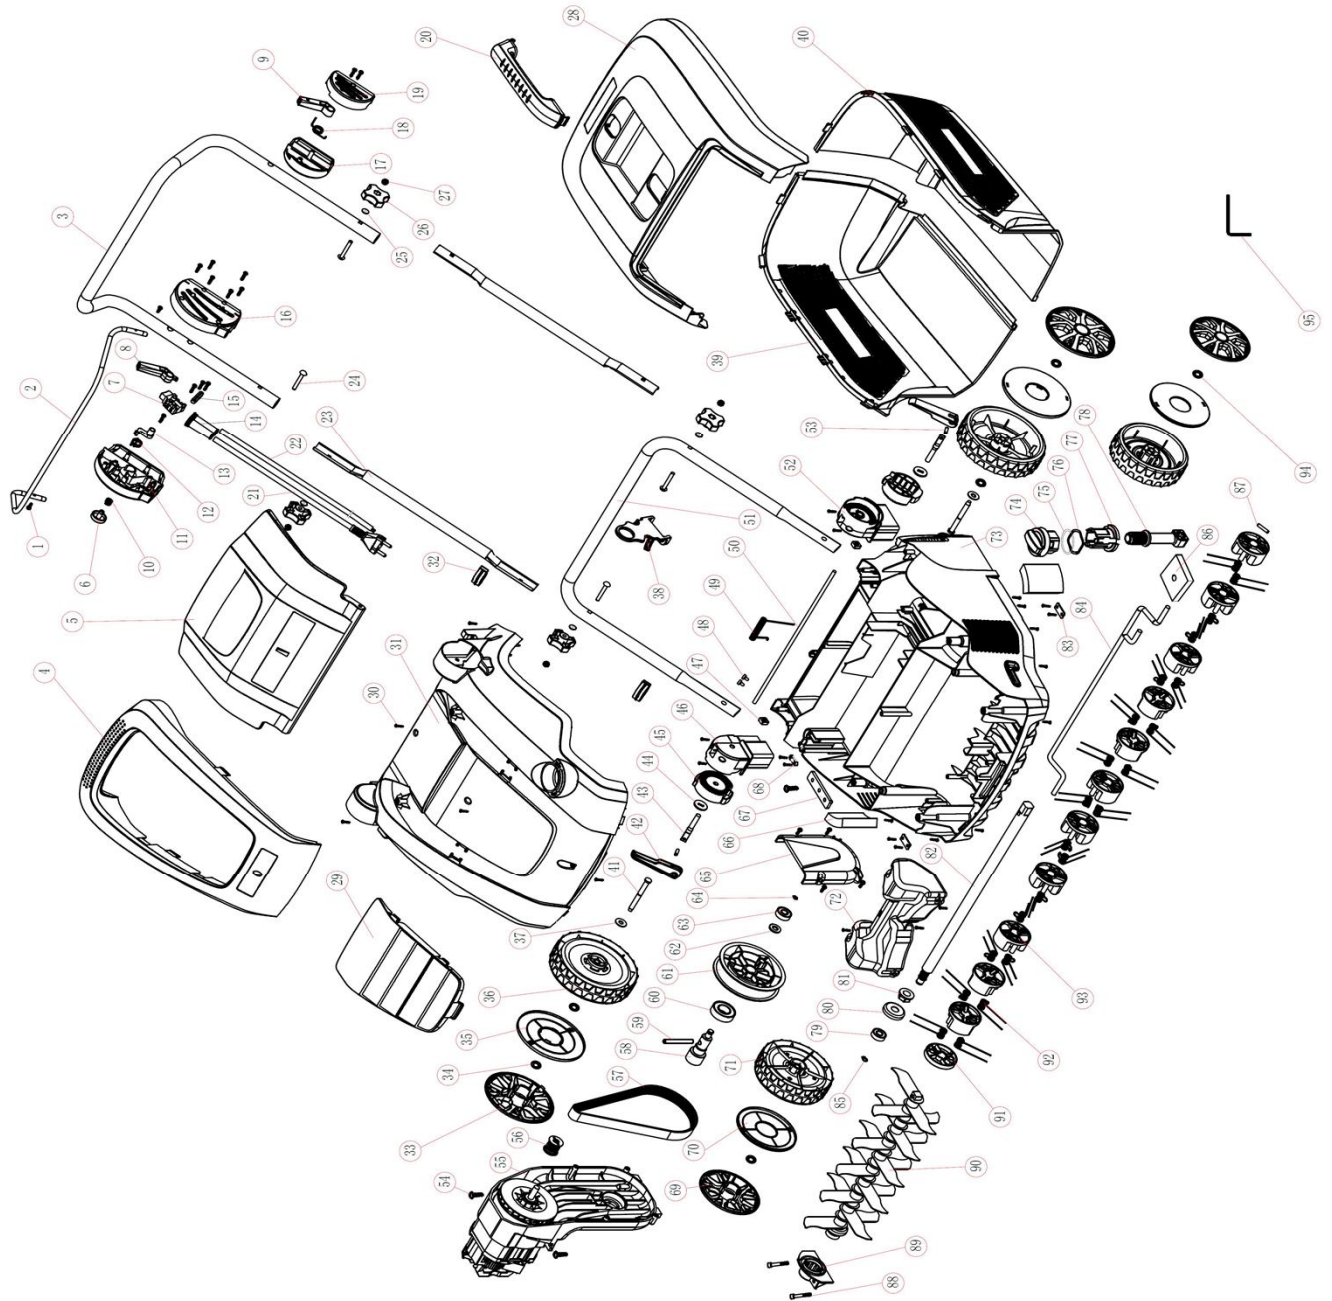

VAS 1500 P

EXPLODED PARTS LIST

Year: 2018

Page(s): 2/3

VAS 1500 P

No	Code	Name	Qty	No	Code	Name	Qty
0	51688	Upeer handle with switch assy.	1	48		Connect cap	2
1		Bolt	2	49	51707	Spring	1
2		Trigger level	1	50	51708	Axle	1
3		Upper handle	1	51	51709	Lower handle	1
4	51689	Cover handle	1	52	51710	Left rotate seat	1
5	51670	Safty flap	1	53		Pin	2
6		Button	1	54		Bolt	3
7	51691	Switch	1	55	51711	Motor	1
8		Right brace	1	56	51712	Motor pully	1
9		Left brace	1	57	51713	Belt	1
10		Spring	1	58	51714	Axle	1
11		Right switch box	1	59	51715	Pin	1
12		Spring	1	60	51716	Bearing	1
13		Trigger	1	61	51717	Cincture	1
14		Cable jacket	1	62		Dish	1
15		Double line block	1	63	51718	Bearing	1
16		Left switch box	1	64		Clip	1
17		Right fulcrum	1	65	51719	Gear cover	1
18		Spring	1	66	51720	Filter	2
19		Left fulcrum	1	67		Fixation block	1
20	51692	Grassbox handle	1	68		Line block	1
21	51693	Cable	1	69	51721	Wheel cover(140)	2
22		Cable moudle	1	70	51722	Wheel mount(140)	2
23	51694	Middle handle	1	71	51723	Wheel	2
24		Bolt	4	72	51724	Weight block	1
25		Dish	4	73	51725	Deck	1
26	51695	Knob	4	74	51726	Height knob	1
27		Nut	4	75	51727	Dish	1
28	51696	Grassbox cover	1	76	51728	Dish	1
29	51697	Decorate plate	1	77	51729	Plastic nut	1
30		Bolt	37	78	51730	Plastic bolt	1
31	51698	Cover	1	79	51731	Bearing	1
32		Hook	2	80	51732	Dish	1
33	51699	Wheel cover(160)	2	81	51733	Nut	1
34	51670	Hub cap	4	82	51734	Main axle	1
35	51671	Wheel mount(160)	2	83		Dish	2
36	51672	Wheel(160)	2	84	51735	Front axle	1
37		Dish	2	85	51736	Clip	1
38		Cable hook	1	86	51737	Filter	1
39	51703	Right grassbox	1	87	51738	Pin	1
40	51704	Left grassbox	1	88	51739	Nut	2
41	51705	Rear axle	2	89	51740	Bearing shell	2
42	51706	Lock knob	2	90	51741	Blade moudle	1
43		Bolt	2	91	51742	Fixation cover	1
44		Dish	2	92	51743	Spring	22
45		Rotate block	2	93	51744	Fixation block	11
46		Right rotate seat	1	94	51745	Hub cap	2
47		Nut	2	95		Hex wrench	1