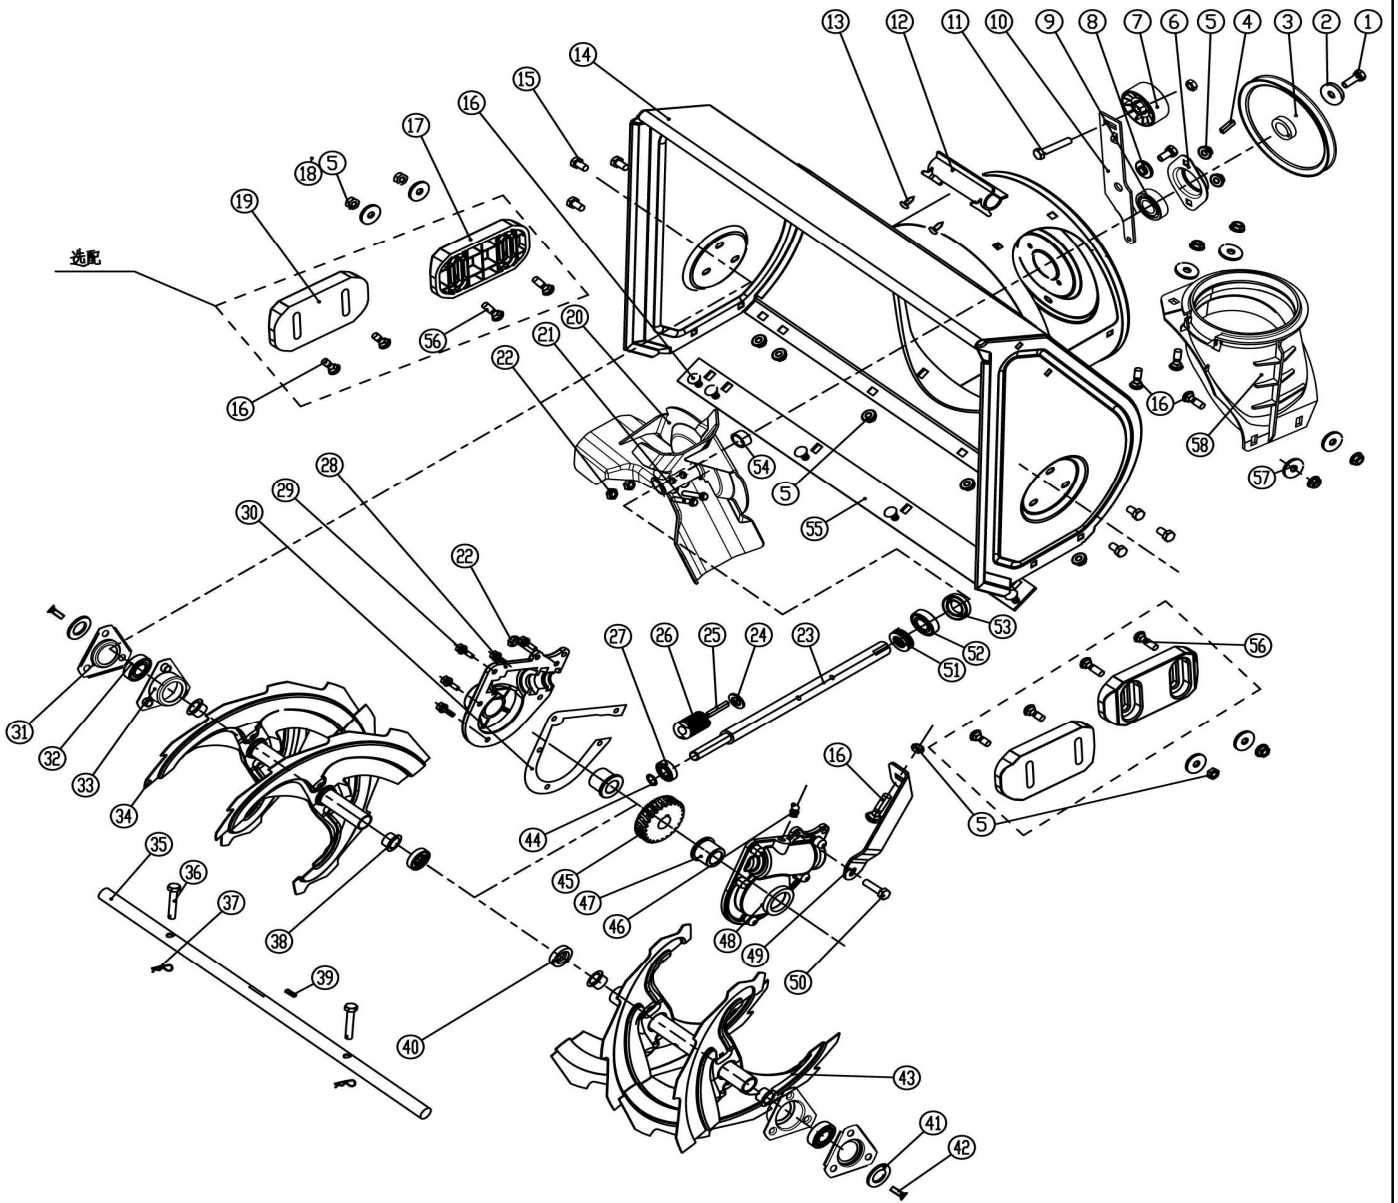

VST 50

EXPLODED PARTS LIST

Year: 2021

Page(s): 4/6

VST 50

No	Code	Name	Qty	No	Code	Name	Qty
1		hex bolt M10x25	1	49		support plate	1
2		big washer 10	1	50		bolt M6x25	1
3	051872	belt pulley	1	51		single thrust bearing 51104	1
4	038225	flat key A6x6x14	1	52		ball bearing 6004	1
5	51881	jam nut M8	17	53	050060	seal ring FB20x35x7	1
6	064470	bearing seat	1	54		bushing	1
7		small tension pulley	1	55		scrapper	1
8		washer for tension pulley	1	56		bolt M8x20	4
9	051882	bearing 6004	1	57		hexagon locking-nuts with flange M8	4
10		big tension plate	1	58	050175	fixing seat for chute	1
11	051898	bolt M8x30	1				
12	056167	shovel seat	1				
13	051902	screw ST4.2x9.5-F	2				
14	064497	housing assembly	1				
15		hex screw M8x16	6				
16		bolt M8x16	11+4				
17	041837	skid shoe plastic	2				
18		big washer 8	4				
19	041886	skid shoe steel (optional)	2				
20	050125	fan	1				
21		Inner Hexagonal Bolt M6X35	2				
22	051881	jam nut M6	3				
23	064485	worm shaft	1				
24		cushion	1				
25	038225	flat key 5x5x35	1				
26	064489	worm head	1				
27		ball bearing 6001	1				
28	038217	worm case left	1				
29		bolt combination M6x20	5				
30	038218	paper washer	1				
31	050089	bearing inner seat	2				
32		ball bearing 6203	2				
33	050124	bearing seat	2				
34	038220	left auger	1				
35	038221	output shaft	1				
36	050136	safety bolt	2				
37	038223	B pin	2				
38	038224	drive shaft sleeve	4				
39	038225	round head flat key 6x18	1				
40	038226	seal ring FB19x30	2				
41		washer	2				
42		screw M6x16	2				
43	038227	right auger	1				
44	056107	wave washer 13	1				
45	038228	worm	1				
46		oil cup	1				
47	050074	output shaft sleeve Ø19	2				
48		worm case right	1				