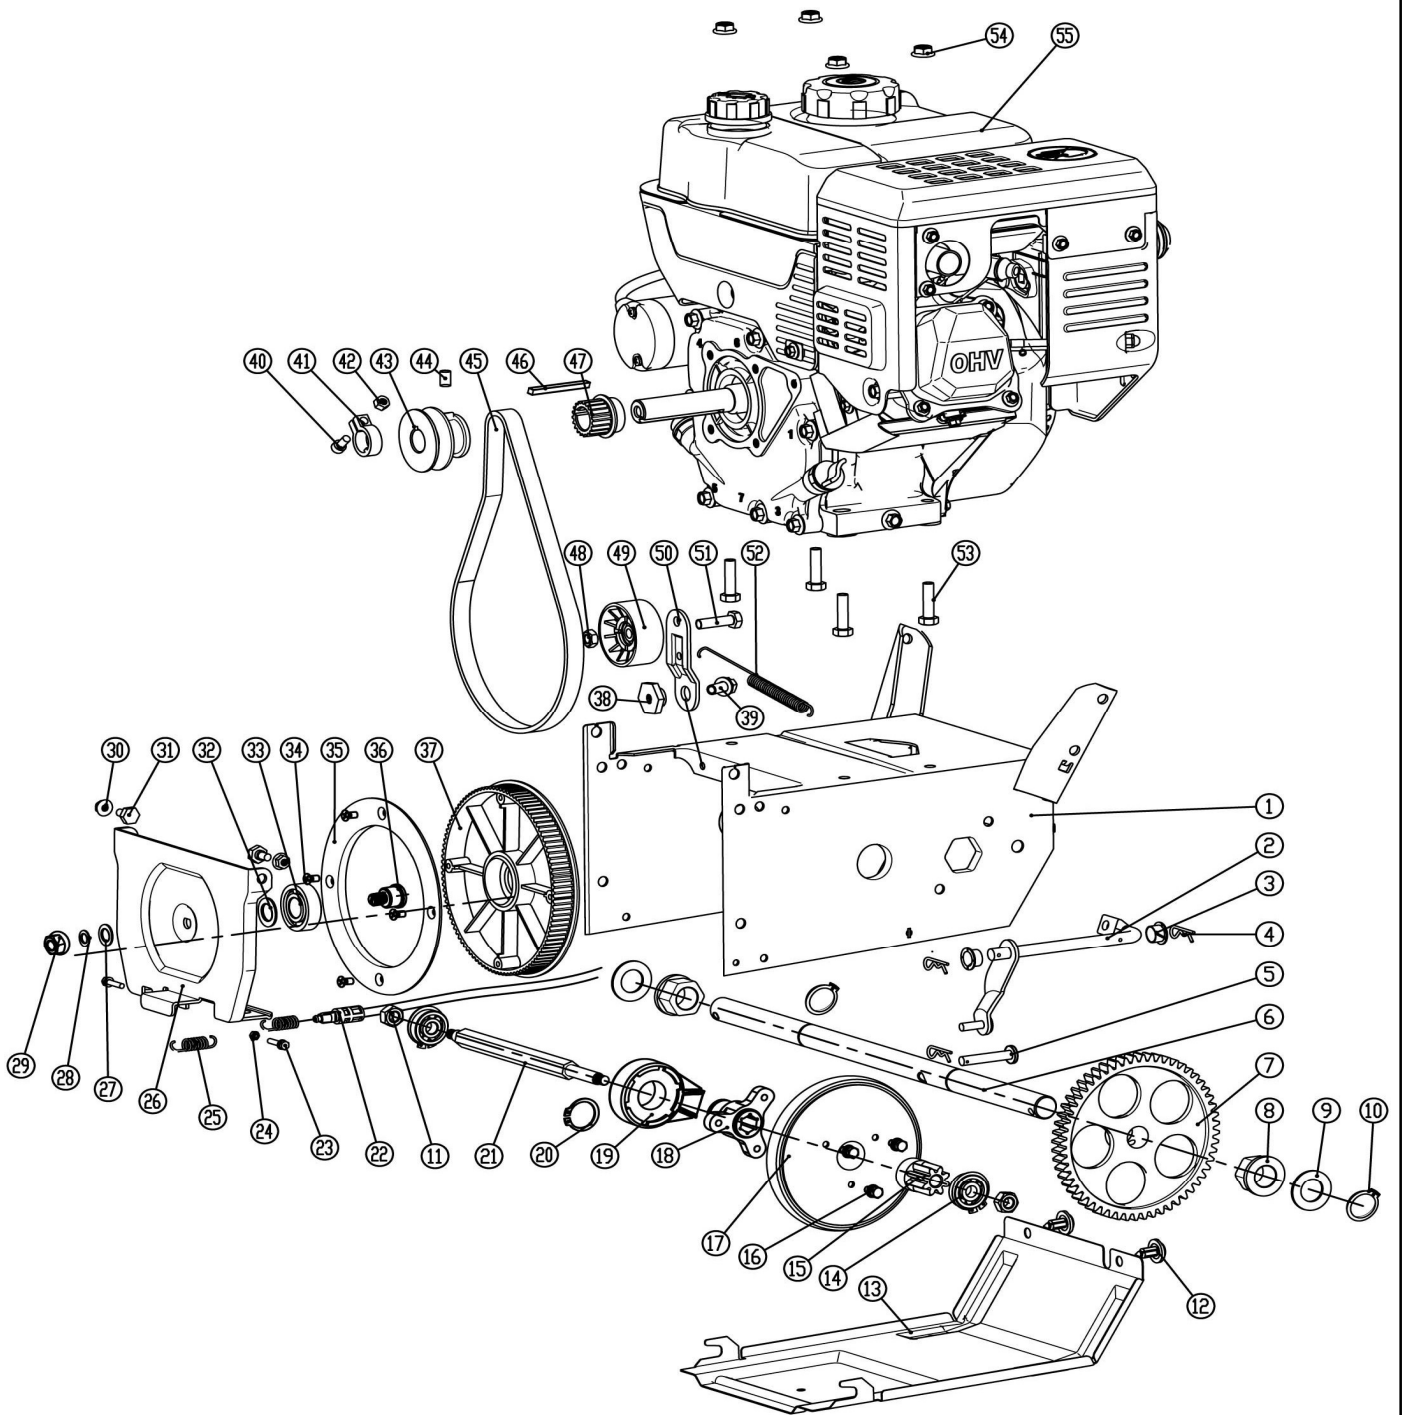

VST 50

EXPLODED PARTS LIST

Year: 2021

Page(s): 6/6

VST 50

No	Code	Name	Qty	No	Code	Name	Qty
1	064484	transmission case	1	49		small tension pulley	1
2	064472	shifting fork	1	50		small tension plate	1
3		small shaft sleeve	2	51	051898	hex bolt M8x30	1
4	51890	B pin Ø1.5x25	3	52	064505	small tension spring	1
5		pin shaft B 8x35	1	53		hex bolt M8x35	4
6	064506	driving shaft	1	54		hex nut M8	4
7	064507	driving gear	1	55		engine	1
8	064508	shaft sleeve	2				
9		shaft washer	2				
10	051883	circlip A 20	2				
11	051881	hex screw M8	3				
12	051873	plastic clip 8	2				
13		steel cover	1				
14		bearing 6200N	2				
15	038241	gear	1				
16	051874	bolt M6x16	3				
17	064509	rubber pulley	1				
18	064486	ring seat	1				
19	038238	shift bearing	1				
20	051876	circlip 25	1				
21	064473	sexi-shaft	1				
22	064498	walking cable	1				
23		hex bolt M5X35	2				
24		hex nut M5	2				
25		reset spring	1				
26		seat for friction disc	1				
27	051886	flat washer C 10	1				
28		spring washer 10	1				
29		hex nut M12	1				
30		hex nut M6	3				
31		stepped screw M6	2				
32		washer	1				
33		bearing 6204-2LS	1				
34		screw M6x12	6				
35	064474	cover for friction disc	1				
36	064475	transmission shaft	1				
37	064476	friction disc	1				
38		stepped nut M8	1				
39		hex bolt M8X16	1				
40		hex screw M6X20	1				
41		check ring	1				
42		hex nut M6	3				
43	064477	small pulley	1				
44		screw M8x8	1				
45		synchronous belt 5M710-15	1				
46		flat key 4.7x4.7x60	1				
47		small synchronous pulley	1				
48		hex nut M8	1