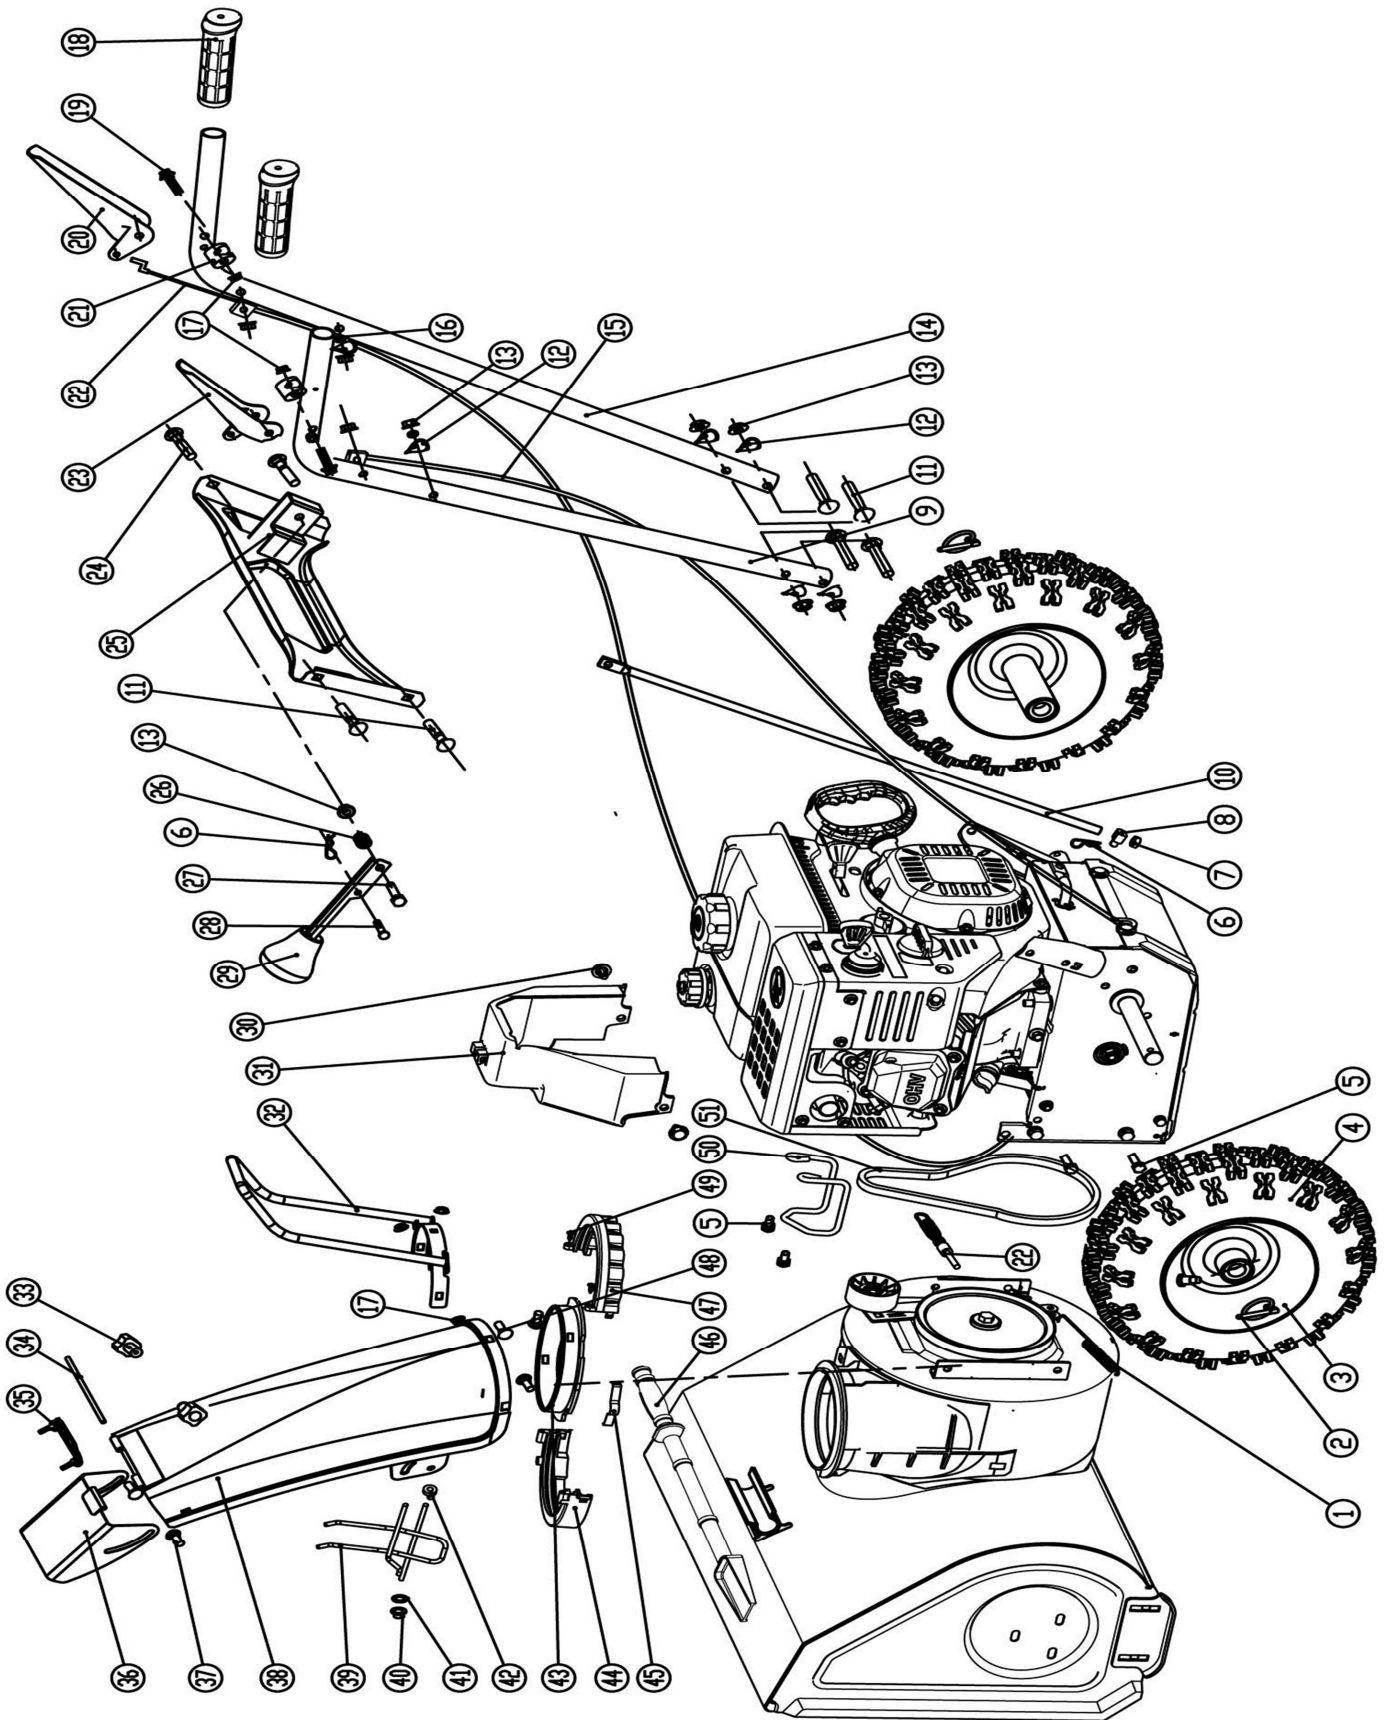

VST 50

EXPLODED PARTS LIST

Year: 2021

Page(s): 2/6

VST 50

No	Code	Name	Qty	No	Code	Name	Qty
1	064505	spring	1	49	051902	self-tapping screw ST4.2*16	2
2		D pin 6x40	2	50		belt lever	1
3		wheel hub	2	51	070440	belt 10X660	1
4	022384	trye 13x4.10-6	2				
5		bolt M8X20	6				
6	051890	B pin 1.5x25	2				
7		bolt M8x1	1				
8		adjusting nut	1				
9	051870	upper handle,right	1				
10		connecting rod	1				
11		bolt M8X40	6				
12		washer 8x22x2	6				
13	051881	hex lock nut M8	9				
14		upper handle,left	1				
15	064498	walking cable	1				
16		elastic washer	2				
17		hex lock nut M6	5				
18	050121	handle bar	2				
19		handle bolt	2				
20		control lever,right	1				
21	050071	handle waher	2				
22	064488	auger wire	1				
23	064469	control lever,left	1				
24	056104	bolt M8X45	2				
25		panel	1				
26		pre-tension spring	1				
27		hex bolt M8X35	1				
28		wire pin	1				
29	050104	control lever	1				
30		plastic clip 8	2				
31	064499	belt cover	1				
32	051865	chute handle	1				
33		plastic nut	2				
34		pin	1				
35	051866	chute cap sealed cover	1				
36	051847	chute cap assembly	1				
37		bolt M6X16	2				
38	051848	chute assembly	1				
39		safty fence	1				
40	051873	cap 6	1				
41		plastic washer	1				
42		fence washer	1				
43	051867	connecting disc	1				
44	050087	chute fixed seating 1	1				
45	051868	leaf spring	1				
46	056183	shovel	1				
47	050174	chute fixed seating	1				
48		bolt M6X20	3				