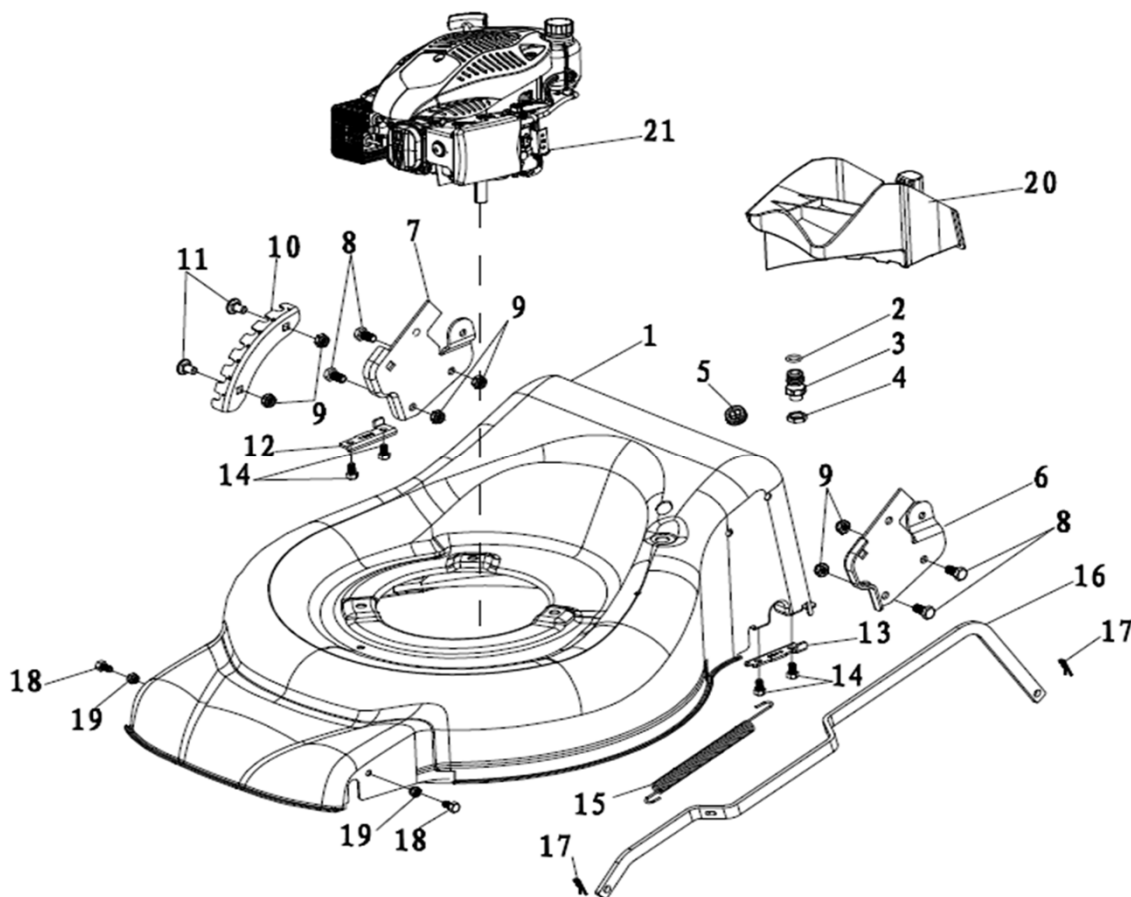

VR 46 T - Handle

No	Code	Name	Qty	No	Code	Name	Qty
1		Foam pipe	1	24		Hex lock nut M8/8. 8	2
2	037186	Stop lever	1	25		Triangle knob	2
3	037187	Self-propelled Lever	1	26			
4	037188	Upper handrail	1	27			
5		Rope Guide	1	28			
6		Cap nut M6/8. 8	1	29			
7	037157	Brake Cable Assy plate	1	30			
8		Bolt M6x30	2	31			
9		Self-locking nut M6/8. 8	2	32			
10		Plastic stopper	1	33			
11	037189	Brake cable	1	34			
12	037190	Selfpropelled cable	1	35			
13		Quick fix knob	2	36			
14		Pin Ø6x20	2	37			
15		Quick Fix Handle	2	38			
16		Lock for fast fix handle	2	39			
17		Flat washer Ø8.4xØ16x1.6	4	40			
18		Lock nut	2	41			
19		Hexagon nut	4	42			
20	037191	Lower handrail	1	43			
21		Fastener	1	44			
22		Hexagon head bolts M8x16	2	45			
23		Half round head square neck bolts M8x30/8. 8	2	46			
				47			

VR 46 T - Engine & Deck

No	Code	Name	Qty	No	Code	Name	Qty
1	037192	Deck welding assy.	1	24			
2		"O" ring Ø11.2xØ2.65	1	25			
3		Inlet	1	26			
4		Pipe connector nut M12x1.25	1	27			
5		Cable stopper	1	28			
6		Left handle bracket	1	29			
7		Left handle bracket	1	30			
8		Hexagon head bolts M8x14	4	31			
9		Hex lock nut M8	6	32			
10	037193	Height adjustment board	1	33			
11		Half round head square neck bolts M8x15/8. 8	2	34			
				35			
12		Rear drive right bracket	1	36			
13		Rear drive left bracket	1	37			
14		Hex tapping screws M6x10/8. 8	4	38			
15	037169	Pull Spring for Pull Rod	1	39			
16	037194	Height Adjustment Pull Rod	1	40			
17		R type pin 1,5x25	2	41			
18		Bolt M6x12	2	42			
19		Self-locking nut M6/8. 8	2	43			
20	037195	Mulching plug	1	44			
21		Petrol engine	1	45			
22				46			
23				47			