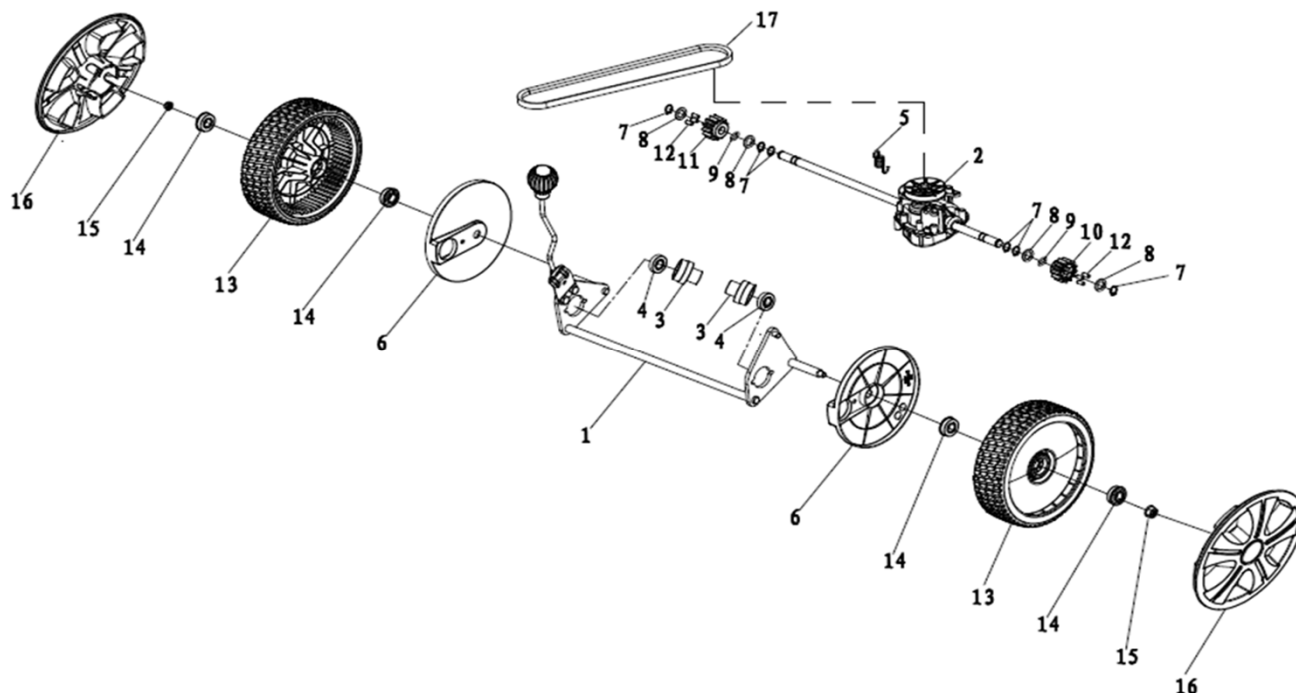

VR 46 T - Rear drive

No	Code	Name	Qty	No	Code	Name	Qty
1	037199	Rear drive assy.	1	24			
		Height adjustment ball	1	25			
2	037200	Selfpropelled assy.	1	26			
3	037201	Bush	2	27			
4		Bearing	2	28			
5	037202	Selfpropelled spring	1	29			
6	037203	Inner cover of 8" wheel hub	2	30			
7		Spring washer Ø12	6	31			
8		Selfpropelled ratchet washer	4	32			
9		"O" ring Ø11.2xØ2.65	2	33			
10	037204	Ratchet Wheel L	1	34			
11	037205	Ratchet Wheel R	1	35			
12		bratchet pin	6	36			
13	037217	8" wheel assy.	2	37			
14	023420	Wheel punch bearing	4	38			
15		Self-locking nut	2	39			
16	037207	Outer cover of hub	2	40			
17	037208	v belt Li 660	1	41			
18				42			
19				43			
20				44			
21				45			
22				46			
23				47