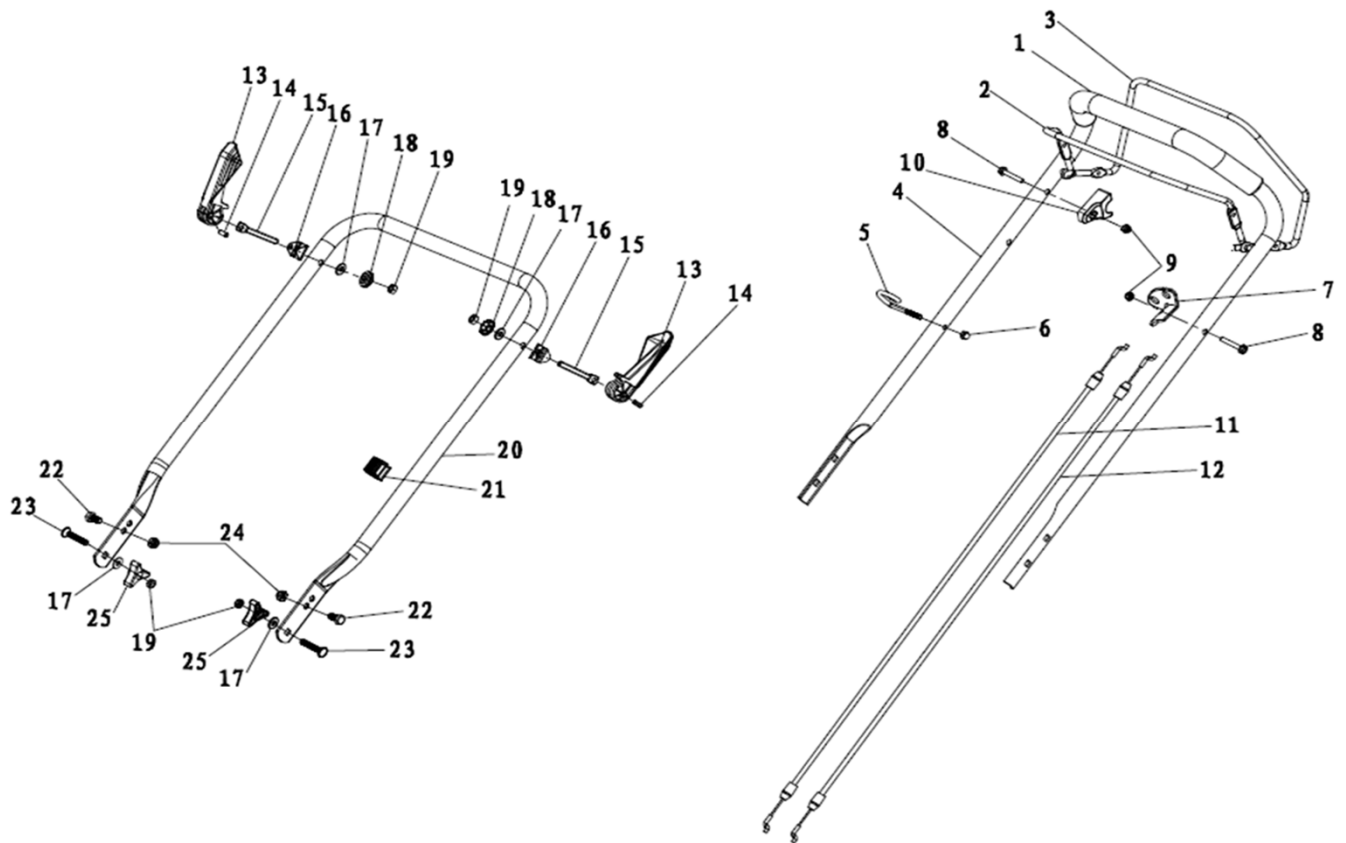

VR 46 T - Handle

No	Code	Name	Qty	No	Code	Name	Qty
1		Foam pipe	1	24		Hex lock nut M8/8. 8	2
2	037186	Stop lever	1	25		Triangle knob	2
3	037187	Self-propelled Lever	1	26			
4	037188	Upper handrail	1	27			
5		Rope Guide	1	28			
6		Cap nut M6/8. 8	1	29			
7	037157	Brake Cable Assy plate	1	30			
8		Bolt M6x30	2	31			
9		Self-locking nut M6/8. 8	2	32			
10		Plastic stopper	1	33			
11	037189	Brake cable	1	34			
12	037190	Selfpropelled cable	1	35			
13		Quick fix knob	2	36			
14		Pin Ø6x20	2	37			
15		Quick Fix Handle	2	38			
16		Lock for fast fix handle	2	39			
17		Flat washer Ø8.4xØ16x1.6	4	40			
18		Lock nut	2	41			
19		Hexagon nut	4	42			
20	037191	Lower handrail	1	43			
21		Fastener	1	44			
22		Hexagon head bolts M8x16	2	45			
23		Half round head square neck bolts M8x30/8. 8	2	46			
				47			

VR 46 T - Engine & Deck

No	Code	Name	Qty	No	Code	Name	Qty
1	037192	Deck welding assy.	1	24			
2		"O" ring Ø11.2xØ2.65	1	25			
3		Inlet	1	26			
4		Pipe connector nut M12x1.25	1	27			
5		Cable stopper	1	28			
6		Left handle bracket	1	29			
7		Left handle bracket	1	30			
8		Hexagon head bolts M8x14	4	31			
9		Hex lock nut M8	6	32			
10	037193	Height adjustment board	1	33			
11		Half round head square neck bolts M8x15/8. 8	2	34			
				35			
12		Rear drive right bracket	1	36			
13		Rear drive left bracket	1	37			
14		Hex tapping screws M6x10/8. 8	4	38			
15	037169	Pull Spring for Pull Rod	1	39			
16	037194	Height Adjustment Pull Rod	1	40			
17		R type pin 1,5x25	2	41			
18		Bolt M6x12	2	42			
19		Self-locking nut M6/8. 8	2	43			
20	037195	Mulching plug	1	44			
21		Petrol engine	1	45			
22				46			
23				47			