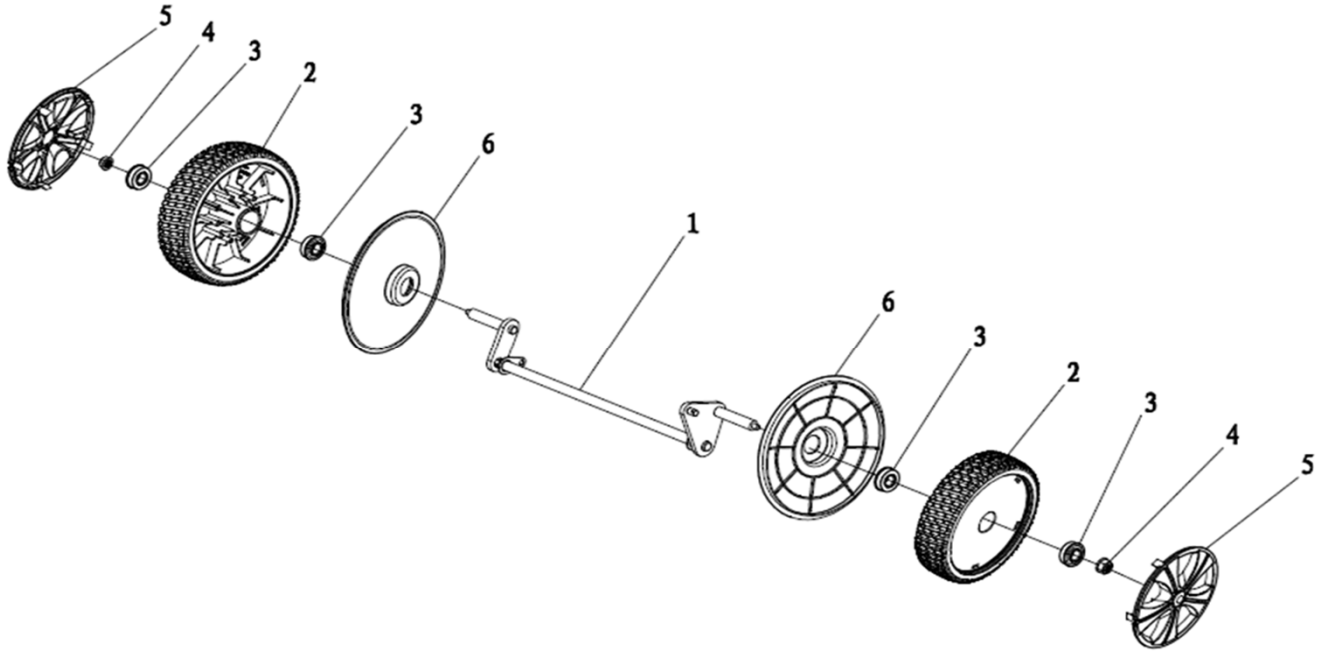

VR 46 T - Front drive

No	Code	Name	Qty	No	Code	Name	Qty
1	037196	Front drive assy.	1	25			
2	023421	7" wheel assy.	2	26			
3	023420	Wheel punch bearing	4	27			
4		Self-locking nut	2	28			
5	023419	Outer cover for 7" wheel hub	2	29			
6	037198	Inner cover for 7" wheel hub	2	30			
7				31			
8				32			
9				33			
10				34			
11				35			
12				36			
13				37			
14				38			
15				39			
16				40			
17				41			
18				42			
19				43			
20				44			
21				45			
22				46			
23				47			
24				48