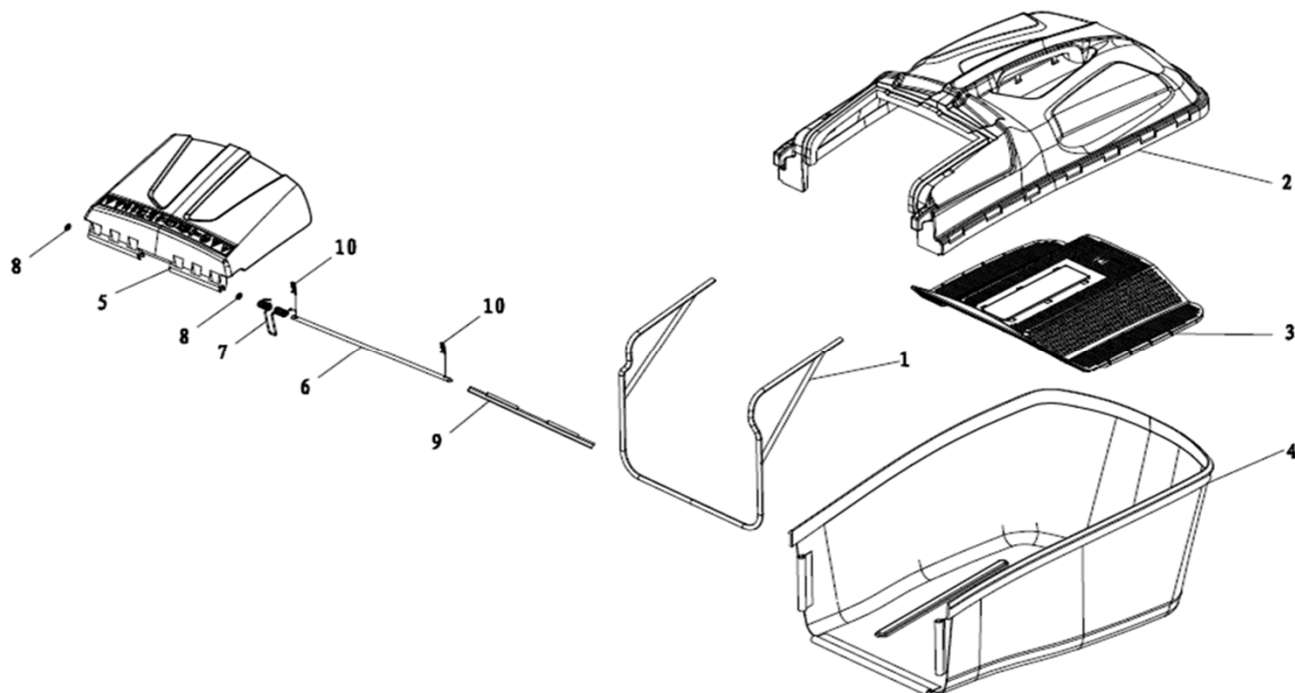

VR 46 T - Grass catcher & rear discharge

No	Code	Name	Qty	No	Code	Name	Qty
1	037209	Fabric metal frame	1	25			
2	037210	Top of grass box	1	26			
3	037211	Filter plate	1	27			
4	037212	Fabric grass bag	1	28			
5	037213	Rear discharge cover	1	29			
6		Shaft for rear discharge cover	1	30			
7	025834	Cover spring	1	31			
8		Lock washer Ø6	2	32			
9		Rear discharge cover dust proof board	1	33			
10		R type pin 1,5x25	2	34			
11				35			
12				36			
13				37			
14				38			
15				39			
16				40			
17				41			
18				42			
19				43			
20				44			
21				45			
22				46			
23				47			
24				48