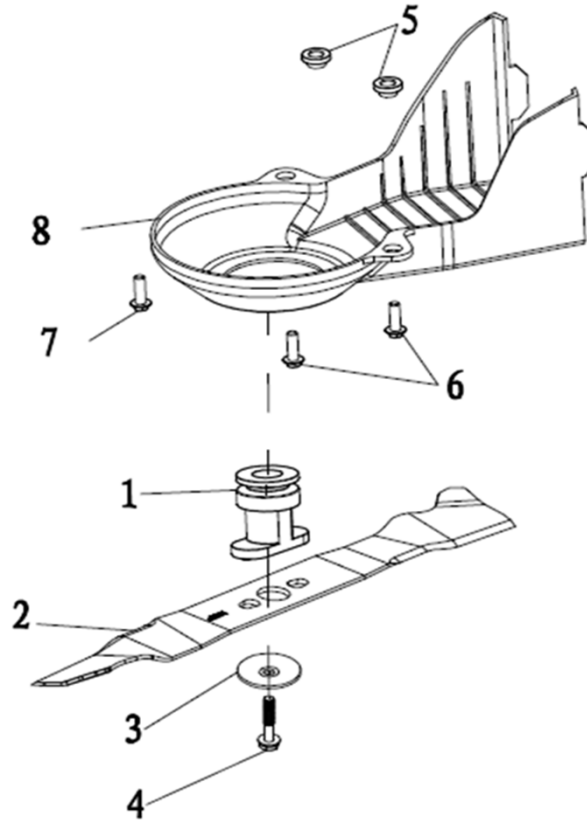

VR 46 T - Blade & blade adapter

No	Code	Name	Qty	No	Code	Name	Qty
1	037214	Blade Adapter Assy	1	25			
2	037215	Double-edge blade	1	26			
3	023428	Blade washer	1	27			
4	023449	Inch hex flange bolts	1	28			
5		Chassis bushing	2	29			
6		Hex flange bolts M8x30	2	30			
7		Hex flange bolts M8x25	1	31			
8	037216	Belt cover	1	32			
9				33			
10				34			
11				35			
12				36			
13				37			
14				38			
15				39			
16				40			
17				41			
18				42			
19				43			
20				44			
21				45			
22				46			
23				47			
24				48