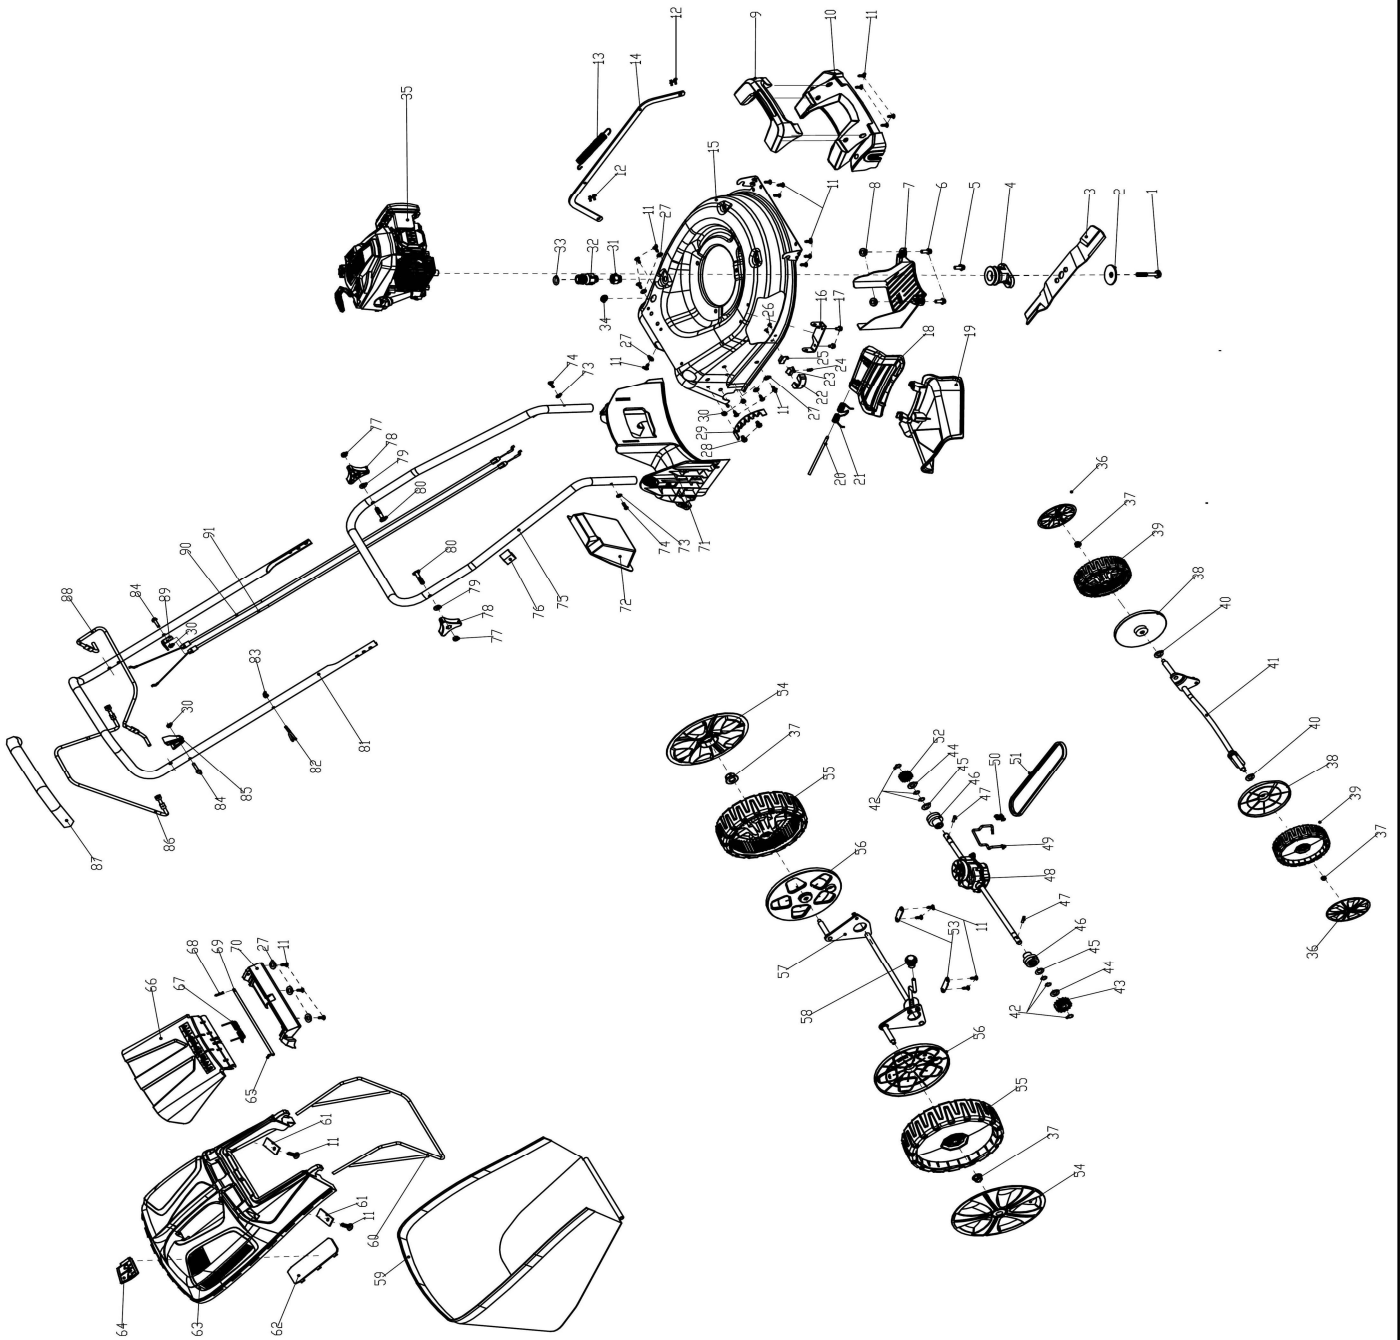

PRIME 4111 T

EXPLODED PARTS LIST

Year: 2020

Page(s): 2/2

PRIME 4111 T

No	Code	Name	Qty	No	Code	Name	Qty
1	23449	blade bolt	1	48	57313	petrol engine - DRIVE!!!!	1
2	49386	blade washer	1	49	57314	Brake spring	1
3	57290	The blade assembly	1	50	57315	selfpropelled spring	1
4	57291	Blade Adapter	1	51	57316	v belt	1
5	52130	Hexagon head bolts	1	52	40460	Ratchet Wheel L	1
6		Hex flange bolts	2	53		Rear plate	2
7	57292	belt cover	1	54	52173	outer cover of hub	2
8	57293	Chassis bushing	2	55	47654	wheel assy.	2
9		Face twist before hand	1	56	57317	inner cover of hub	2
10		front mask	1	57	57318	rear drive assy.	1
11		Phillips flat head self tapping screw	26	58	52177	height adjustment ball	1
12	57294	Type D ring	2	59	57319	fabric grass bag	1
13	57295	selfpropelled spring	1	60	57320	fabric metal frame	1
14	57296	Height Adjustment Pull Rod	1	61	57321	blade washer	2
15	57297	deck welding assy.	1	62	57322	protection board of grass bag	1
16	57298	Bracket plate for defelctor	1	63	57323	Grass on the box	1
17		self tapping screw	2	64	57324	air-out board of fabric grass bag cover	1
18	57299	mulching board	1	65		washer	1
19	57300	side discharge cover	1	66	57325	rear discharge cover	1
20	57301	Mulch Shaft	1	67	25834	cover spring	1
21	57302	mulch board spring	1	68	52148	R type pin	1
22	57303	control board upper cover	1	69	57326	Shaft for rear discharge cover	1
23	57304	block	1	70	57327	rear discharge base	1
24	57305	cover spring	1	71	57328	rear baffer	1
25		Gasket	1	72	57329	mulching plug	1
26		Cross recessed countersunk head tapping screws	2	73		flat Gasket	2
27		flat Gasket	8	74		Cross recessed Pan head tapping screws	2
28		Bolt	2	75	57330	lower handrail	1
29	57306	Board for Height Adjuster	1	76		fastener	1
30		Self-locking nut	4	77		Hexagon nut	2
31	57307	inlet	1	78	57331	triangle knob	2
32	57308	inlet	1	79		flat washer	2
33	57309	"O" ring	1	80	52179	heterotypic carriage bolts	2
34		cable stopper	1	81	37188	upper handrail	1
35		petrol engine T6	1	82		Rope Guide	1
36	52161	outer cover of hub	2	83		Cap nut	1
37	52184	Self-locking nut	4	84		Bolt	2
38	57310	inner cover of hub	2	85	48386	lever guard	1
39	47655	wheel assy.	2	86	57332	Self-propelled Lever	1
40		Resilient washer	2	87	48389	foam pipe	1
41	57311	front drive assy.	1	88	40444	stop lever	1
42	52164	spring washer	6	89	37157	Brake Cable Assy plate	1
43	40461	Ratchet Wheel L	1	90	57333	brake cable	1
44	52165	selfpropelled ratchet washer	2	91	57334	selfpropelled cable	1
45		flat Gasket	2				
46	57312	rear wheel axle sleeve	2				
47	52167	bratchet pin	2				