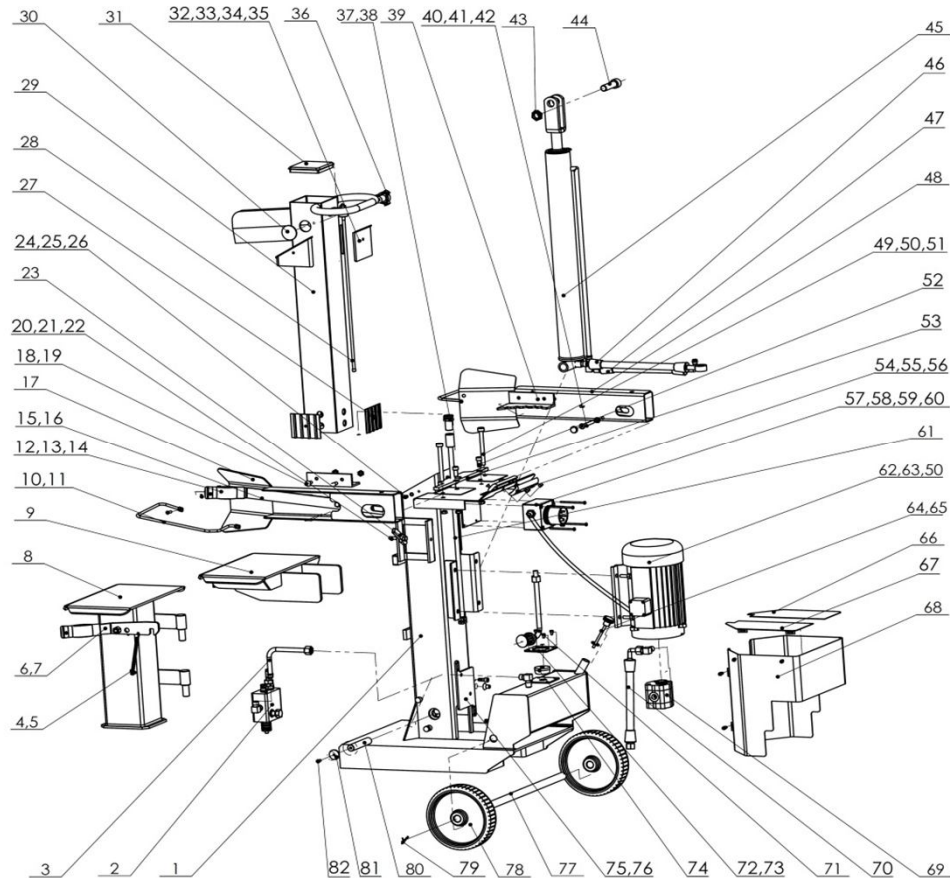

LS 12T

No	Code	Name	Qty	No	Code	Name	Qty
1	027366	Main body column	1	25		Spring washer 4	4
2	027367	Direction exchanging valve assembly	1	26		M6 washer	4
3		Working oil pipe assembly	1	27	040904	Fixing side board	4
4		Spring	1	28		Ram stroke control lever	1
5		M6x20 inner hex screw	2	29	037934	Splitter column assembly	1
6		Locking handle	1	30		Fixing bush	1
7		M12 anti-retracting nut	1	31		Dustproof cover	1
8		Rotating Working table assembly	1	32	023101	Front supporting plate	1
9	027369	Main working table assembly	1	33		Rear supporting plate	1
10		Protective ring	2	34		Left supporting plate	1
11		M6x14 screw	2	35		Right supporting plate	1
12		Operation handle sleeve	3	36		M8 screw	1
13		M5x20 screw	3	37		Adjusting screw	1
14		M5 anti-retracting nut	3	38		Adjusting nut	1
15		Operation handle	2	39		Left side clamp	1
16		M8x25 inner hex bolt	1	40		M8x50 screw	2
17		Left handle guard	1	41		Screw	2
18		Right side clamp	1	42		M8 inner hex nut	4
19		M8x16 bolt	4	43		M22 anti-retracting nut	1
20		M8x45 inner hex bolt	2	44		M22x65 inner hex bolt	1
21		M8 washer	4	45	027373	Piston rod assembly	1
22		M8 anti-retracting nut	10	46		Connecting pipe assembly	1
23		Small lock plate	4	47		Working pipe assembly	1
24		M6x10 inner hex screw	4	48		Left handle guard	1