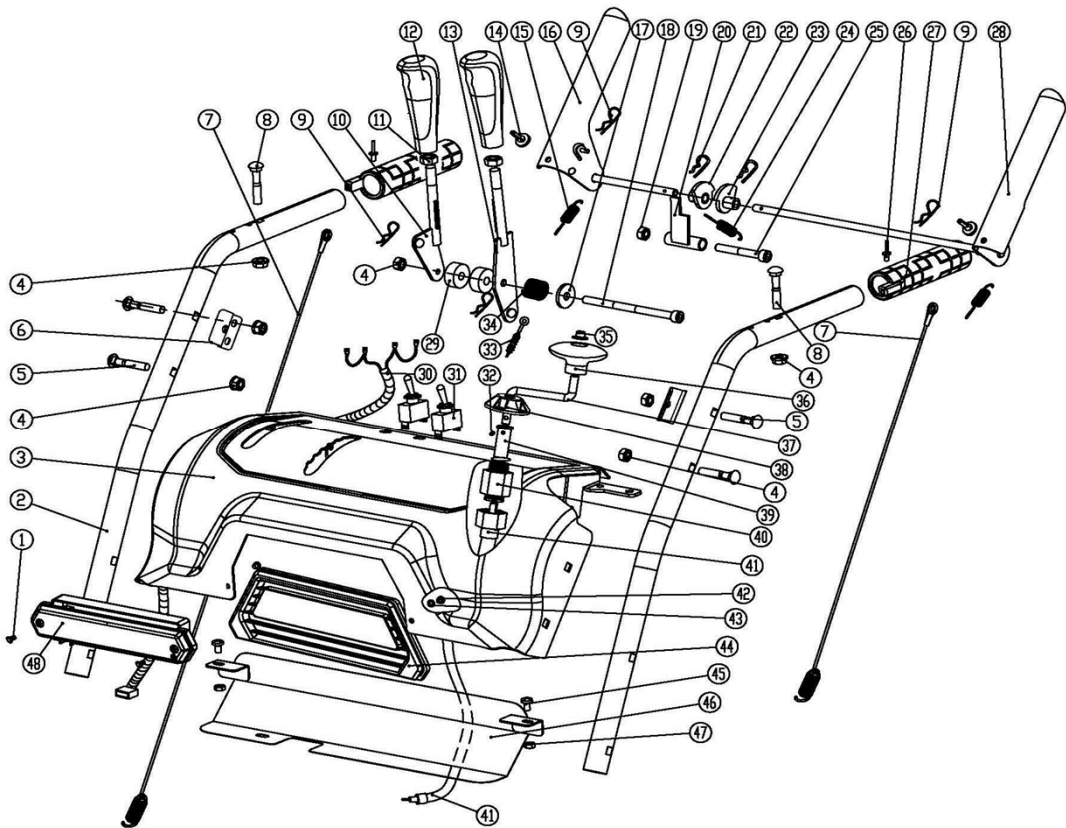

VST 70 - Part 5

No	Code	Name	Qty	No	Code	Name	Qty
1		bolt ST3.5X16F	2	25		screws M8X60	1
2		upper handle	2	26		rivets3X8	2
3		panel	1	27		heated handle	2
4		hex flange nut M8	7	28		control pad,right	1
5		carriage boltM8X40	4	29		short bush	2
6		spring base	2	30		input wire	1
7	041856	long pull wire	2	31		switch	2
8		carriage boltM8X35	2	32		spring pin3X12	1
9		B pin Ø1.5X25	4	33		chute pull wire	1
10		gear handle bar	1	34		spring	1
11		hex nut M10	2	35		hat piece 8	1
12		gear handle	2	36		rotation handle	1
13		chute cap coontrol handle	1	37		rotator connector	1
14		rubber pad	2	38		upper fixed seat for rotation handle	1
15		handle spring	2	39		upper connector rod	1
16		control pad,right	1	40		lower fixed seat for rotation handle	1
17		jumbo washer8	1	41		flexible shaft assembly	2
18		screwsM8X20	1	42		screw M6X10	2
19		hex locking nut M8	1	43		washer 6	2
20		stopper part	1	44		panel	1
21		individual pinchcock	2	45		hex bolt M6X16	2
22		cam,right	1	46		cover plate	1
23		cam,left	1	47		nut M6	2
24		stopper spring	1	48	041879	LED light	1