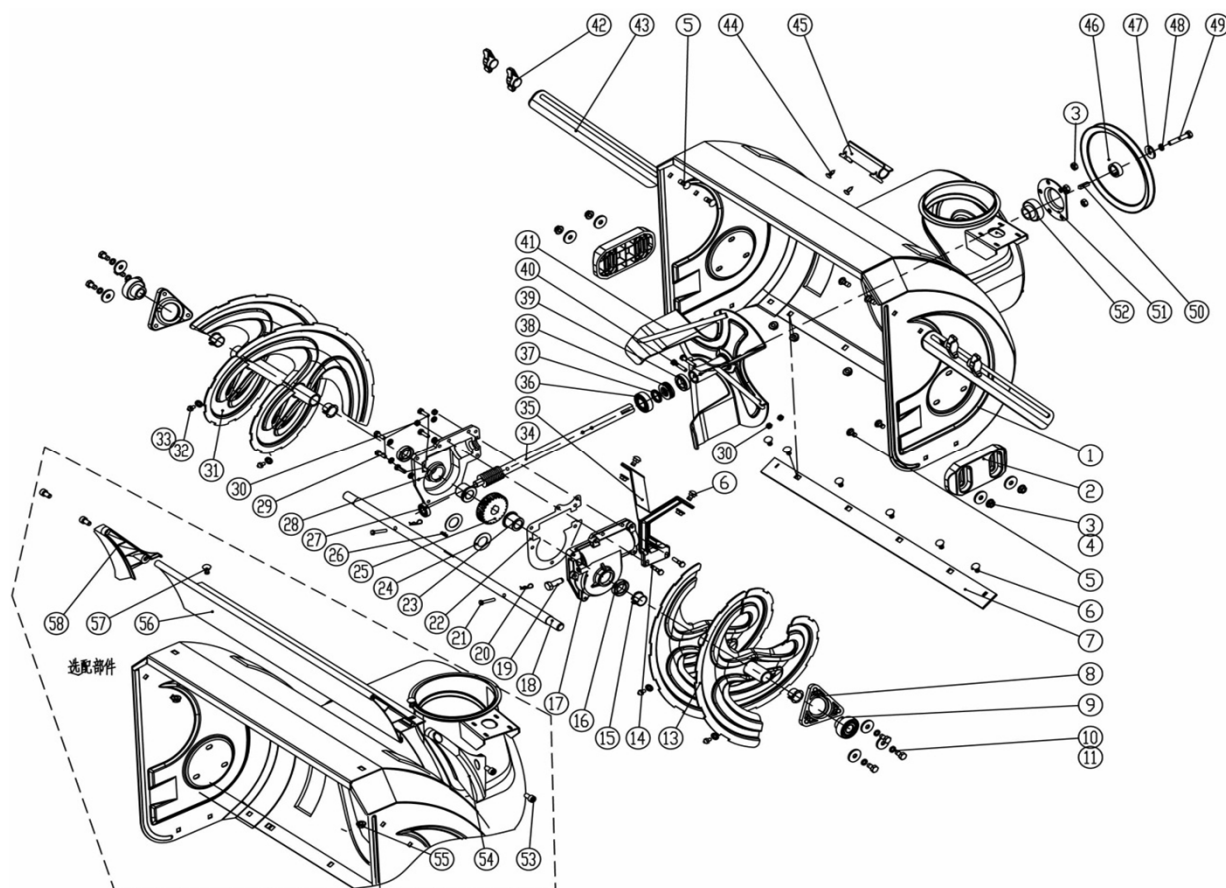

VST 70 - Part 1

No	Code	Name	Qty	No	Code	Name	Qty
1		nut M8	8	25		screw M6X12	6
2		right angle	1	26		fixed bolck	3
3		hex nut M8X1	1	27	041836	belt	1
4		gear connecting rod	1				
5		plastic nut seat	4				
6		plastic nut	4				
7		aluminum washer	2				
8		bolt M8X75	4				
9		bolt M6X16	4				
10	041877	belt cover	1				
11		belt rod	1				
12		bolt M8X20	1				
13		big washer8	1				
14	041910	chute assembly	1				
15		snow remover tool	1				
16		washer	1				
17		long pad	1				
18		hollow worm	1				
19		core bar	1				
20		connector,down	1				
21		pin 3X20	1				
22	041878	chute washer	1				
23		rotate bracket	1				
24		spring washer6	6				

VST 70 - Part 2

No	Code	Name	Qty	No	Code	Name	Qty
1	041911	housing assembly	1	26	038225	parallel key B6X6X18	1
2	041837	slide shoes	2	27	22430	deep groove ball bearing16001	1
3		hex. flange nut with no-metal insert M8	17	28	041850	worm housing,left	1
4		big washer8	10	29		hex bolt assembly M6X20	7
5		carriage bolt M8X20	8	30		locknut with no-metal insertM6	4
6		carriage bolt M8X18	8	31	041872	auger,left	1
7		shave plate	1	32		oil cupM6	4
8	041838	bearing cover	2	33		flat washer6	4
9	041839	non-standard bearing	2	34	041867	worm shaft	1
10		outer hex.boltM8X15	6	35		instrut plate	1
11		spring washer8	6	36	25539	deep groove ball bearing6004	1
13	041873	auger , right	1	37		shaft sleeve	1
14		hex. boltM6X30	2	38		single direction thrust ball bearing51104	1
15	041840	output shaft sleeve	4	39	41841	sealing ring20X35X7	2
16	041841	outer FW sealing ring 22X30X7	2	40		hex bolt M6X35	2
17	041846	worm housing,right	1	41	041858	fan	1
18	041857	output shaft	1	42		plastic nut	4
19		outer-hex flange bolt M10X10	1	43		housing strut	2
20	038223	B pinchcock	2	44		cross recessed pan head tapping screws	2
21		safety boly	2	45		bracket for snow remover tool	1
22	041847	paper washer	1	46	041842	belt pulley	1
23	041848	output bush	2	47		jumbo wagher10	1
24		gear pad	1	48		spring washer10	1
25	041849	worm gear	1	49		hex bolt M10X25	1