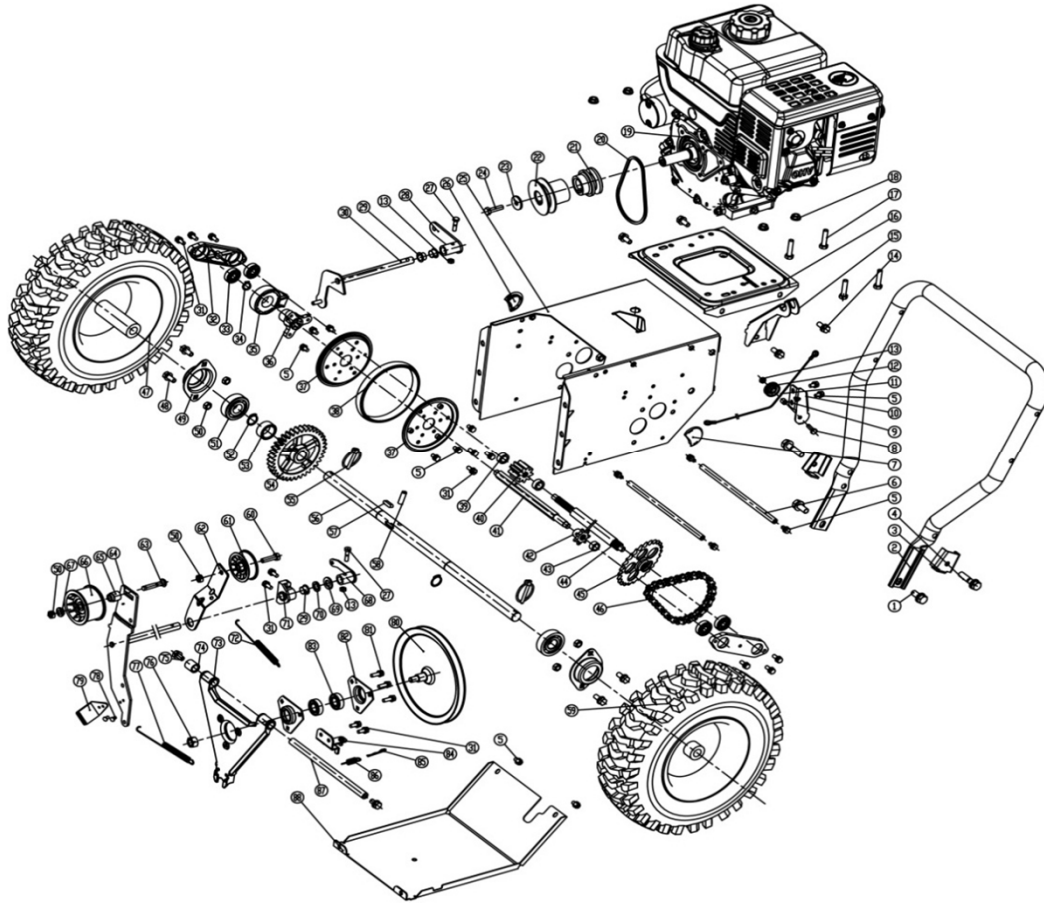

VST 70 - Part 4

No	Code	Name	Qty	No	Code	Name	Qty
1		hex nut M10X25	2	25		gear box	1
2		handle	1	26		cover3	1
3		handle connector plate	2	27		hex bolt M6X30	2
4		hex nut M10X45	2	28		gear connector	1
5		hex nut M6X12	14	29	038231	plastic shaft sleeve	3
6		strut bar	2	30		fork	1
7		cover2	1	31		hex bolt M6X16	13
8		hex nut M6X20	1	32	041854	bearing seat	2
9	38241	shaft sleeve	1	33	40156	ball bearing 6200	4
10		pulley seat	1	34		check ring for shaft25	1
11		short pull wire	1	35	041855	slide bearing	1
12	038245	pulley	1	36	041859	rubber wheel seat	1
13		hex nut M6	3	37	041860	ring for rubber wheel	2
14		hex bot M8X20	4	38	041843	rubber ring for change pulley	1
15		connector plate	1	39		shaft sleeve 15X20X7	2
16		engine seat	1	40	041868	small gear	1
17		hex bot M8X35	4	41	041898	hex shaft	1
18		hex nut M8	4	42	041869	small chain wheel	1
19		engine	1	43		shaft sleeve 12X15X8	1
20	041851	belt	1	44	041899	transition shaft	1
21	041852	driving wheel	1	45	041870	roller chain wheel	1
22		belt pulley2	1	46	041844	roller chain	1
23		big washer8	1	47	041903	14" tyre,left	1
24		hex bolt M8X1X30	1	48		hex bolt M8X20	4