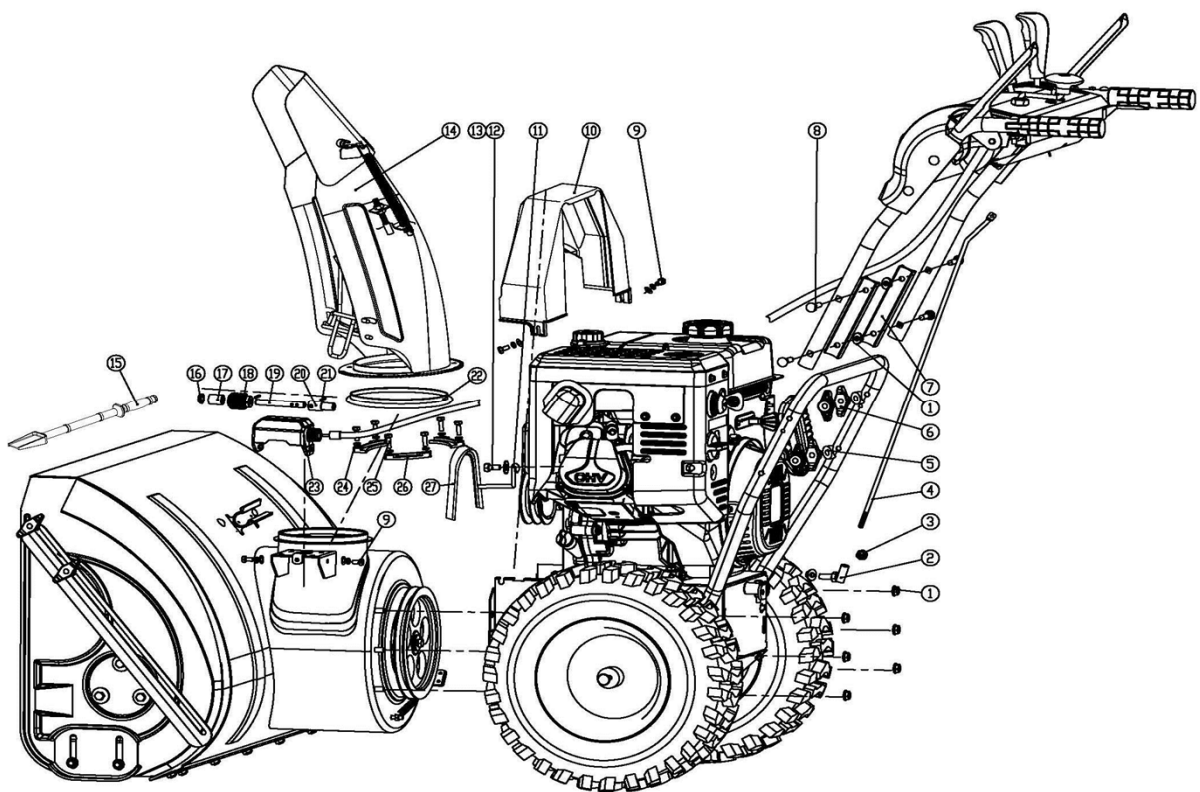

VST 70 - Part 1

No	Code	Name	Qty	No	Code	Name	Qty
1		nut M8	8	25		screw M6X12	6
2		right angle	1	26		fixed bolck	3
3		hex nut M8X1	1	27	041836	belt	1
4		gear connecting rod	1				
5		plastic nut seat	4				
6		plastic nut	4				
7		aluminum washer	2				
8		bolt M8X75	4				
9		bolt M6X16	4				
10	041877	belt cover	1				
11		belt rod	1				
12		bolt M8X20	1				
13		big washer8	1				
14	041910	chute assembly	1				
15		snow remover tool	1				
16		washer	1				
17		long pad	1				
18		hollow worm	1				
19		core bar	1				
20		connector,down	1				
21		pin 3X20	1				
22	041878	chute washer	1				
23		rotate bracket	1				
24		spring washer6	6				

VST 70 - Part 2

No	Code	Name	Qty	No	Code	Name	Qty
1	041911	housing assembly	1	26	038225	parallel key B6X6X18	1
2	041837	slide shoes	2	27	22430	deep groove ball bearing16001	1
3		hex. flange nut with no-metal insert M8	17	28	041850	worm housing,left	1
4		big washer8	10	29		hex bolt assembly M6X20	7
5		carriage bolt M8X20	8	30		locknut with no-metal insertM6	4
6		carriage bolt M8X18	8	31	041872	auger,left	1
7		shave plate	1	32		oil cupM6	4
8	041838	bearing cover	2	33		flat washer6	4
9	041839	non-standard bearing	2	34	041867	worm shaft	1
10		outer hex.boltM8X15	6	35		instrut plate	1
11		spring washer8	6	36	25539	deep groove ball bearing6004	1
13	041873	auger , right	1	37		shaft sleeve	1
14		hex. boltM6X30	2	38		single direction thrust ball bearing51104	1
15	041840	output shaft sleeve	4	39	41841	sealing ring20X35X7	2
16	041841	outer FW sealing ring 22X30X7	2	40		hex bolt M6X35	2
17	041846	worm housing,right	1	41	041858	fan	1
18	041857	output shaft	1	42		plastic nut	4
19		outer-hex flange bolt M10X10	1	43		housing strut	2
20	038223	B pinchcock	2	44		cross recessed pan head tapping screws	2
21		safety boly	2	45		bracket for snow remover tool	1
22	041847	paper washer	1	46	041842	belt pulley	1
23	041848	output bush	2	47		jumbo wagher10	1
24		gear pad	1	48		spring washer10	1
25	041849	worm gear	1	49		hex bolt M10X25	1