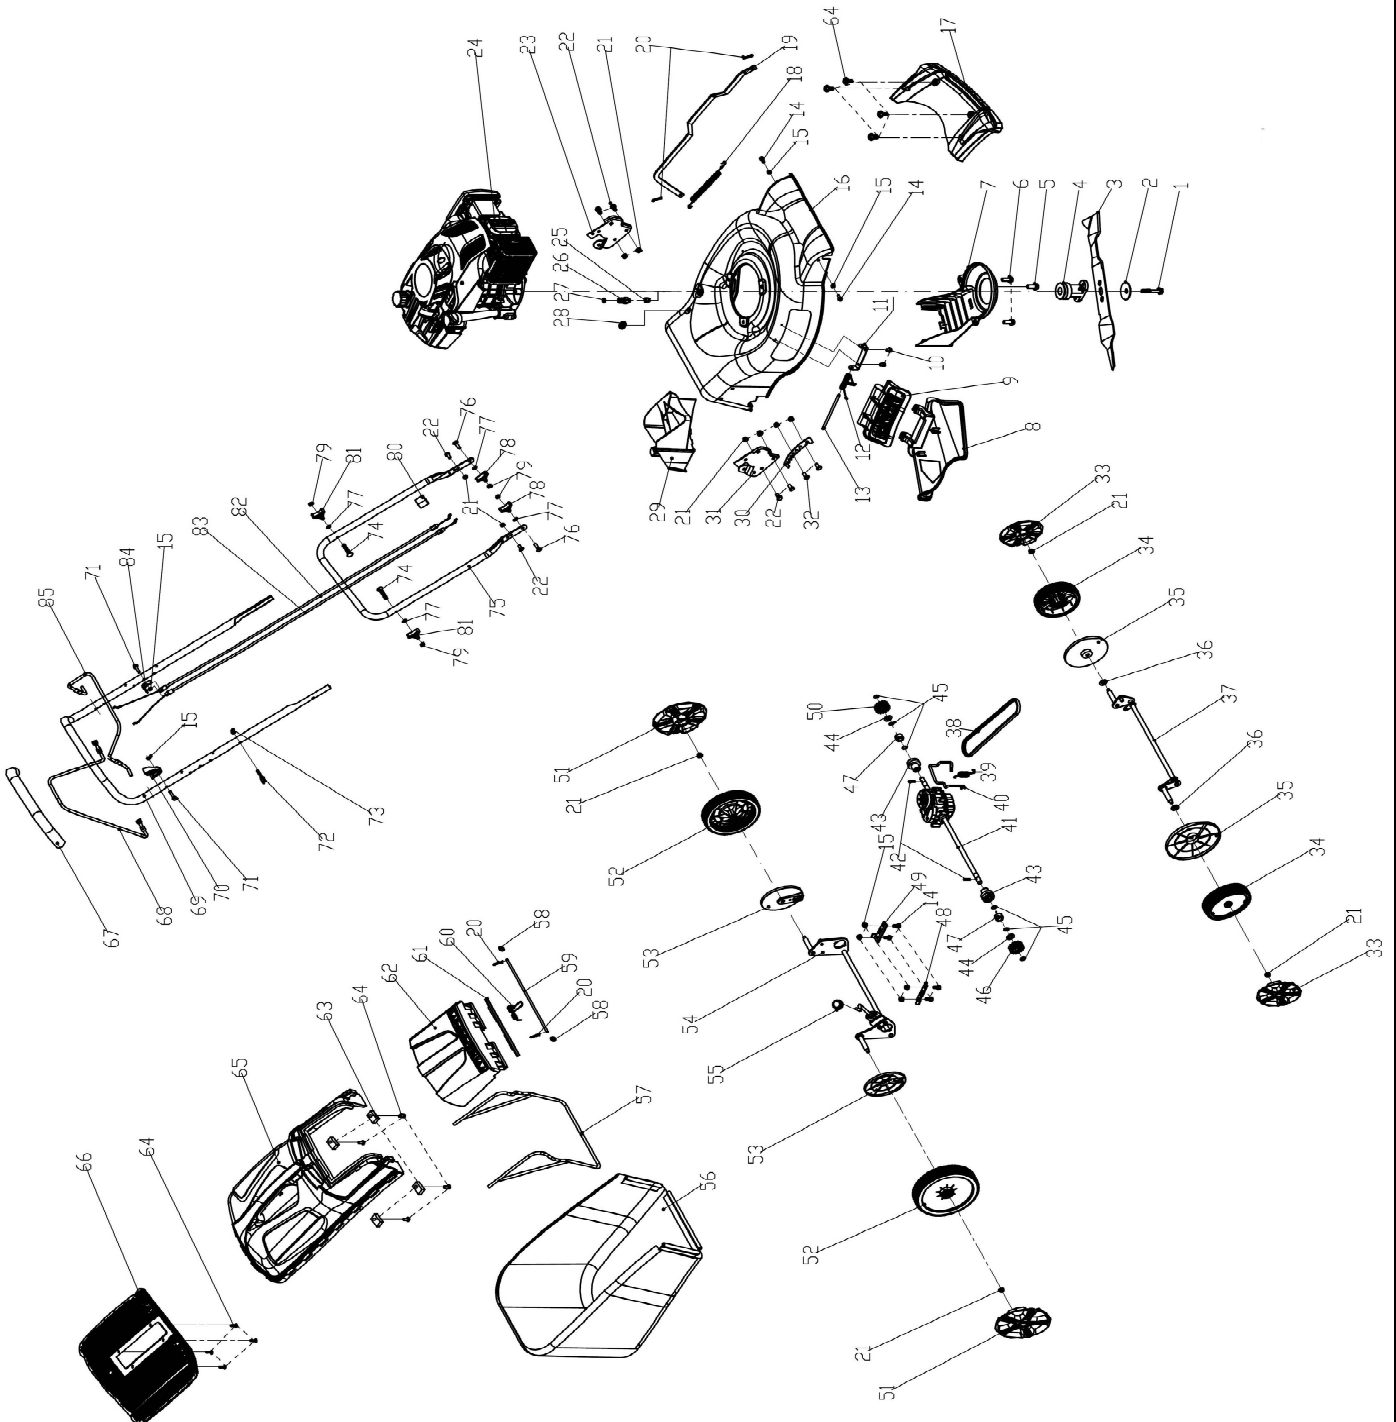

VRS 46 T

EXPLODED PARTS LIST

Year: 2019

Page(s): 2/2

VRS 46 T

No	Code	Name	Qty	No	Code	Name	Qty
1	040443	Inch hex flange bolts	1	49		Rear plate	1
2	049386	blade washer	1	50	040461	Ratchet Wheel L	1
3	037215	Double-edge blade	1	51	057339	outer cover of hub	2
4	037214	Blade Adapter Assy	1	52	057340	wheel assy.	2
5	052130	Hexagon head bolts	1	53	057341	inner cover of hub	2
6		Hex flange bolts	2	54	057342	rear drive assy.	1
7	037216	belt cover	1	55	057343	height adjustment ball	1
8		side discharge cover	1	56	057344	fabric grass bag	1
9		mulching board	1	57	057345	fabric metal frame	1
10		self tapping screw	2	58	057346	lock washer	2
11		Bracket plate for defelctor	1	59		Shaft for rear discharge cover	1
12	052160	mulch board spring	1	60	025834	cover spring	1
13		Mulch Shaft	1	61		rear discharge cover dust proof board	1
14		Bolt	6	62	048404	rear discharge cover	1
15		Self-locking nut	8	63		blade washer	4
16		deck welding assy.	1	64		Phillips flat head self tapping screw	8
17		front mask	1	65	040465	top of grass box	1
18	037169	Pull Spring for Pull Rod	1	66	048402	filter net of grass bag	1
19	037194	Height Adjustment Pull Rod	1	67	048389	foam pipe	1
20	052148	R type pin	4	68	048388	Self-propelled Lever	1
21	052184	Self-locking nut	12	69	037188	upper handrail	1
22	052127	Hexagon head bolts	6	70	048386	lever guard	1
23		left handle bracket	1	71		Bolt	2
24		petrol engine	1	72		Rope Guide	1
25		inlet	1	73		Cap nut	1
26		inlet	1	74	052179	heterotypic carriage bolts	2
27		"O" ring	1	75	037191	lower handrail	1
28		cable stopper	1	76	052131	Half round head square neck bolts	2
29	037195	mulching plug	1	77		flat washer	4
30	037193	Board for Height Adjuster	1	78	048393	triangle knob	2
31		left handle bracket	1	79		Hexagon nut	4
32		Half round head square neck bolts	2	80		fastener	1
33	054620	outer cover of hub	2	81	048391	triangle knob	2
34	047655	wheel assy.	2	82	037189	brake cable	1
35		inner cover of hub	2	83	037190	selfpropelled cable	1
36		Resilient washer	2	84	037157	Brake Cable Assy plate	1
37	037196	front drive assy.	1	85	052180	stop lever	1
38	037208	v belt	1				
39	040464	selfpropelled spring	1				
40		Brake spring	1				
41	048379	selfpropelled assy.	1				
42	052167	bratchet pin	2				
43	048398	rear wheel axle sleeve	2				
44	052165	selfpropelled ratchet washer	2				
45	052164	spring washer	6				
46	040460	Ratchet Wheel L	1				
47		rear wheel axle sleeve	2				
48		Rear plate R	1				