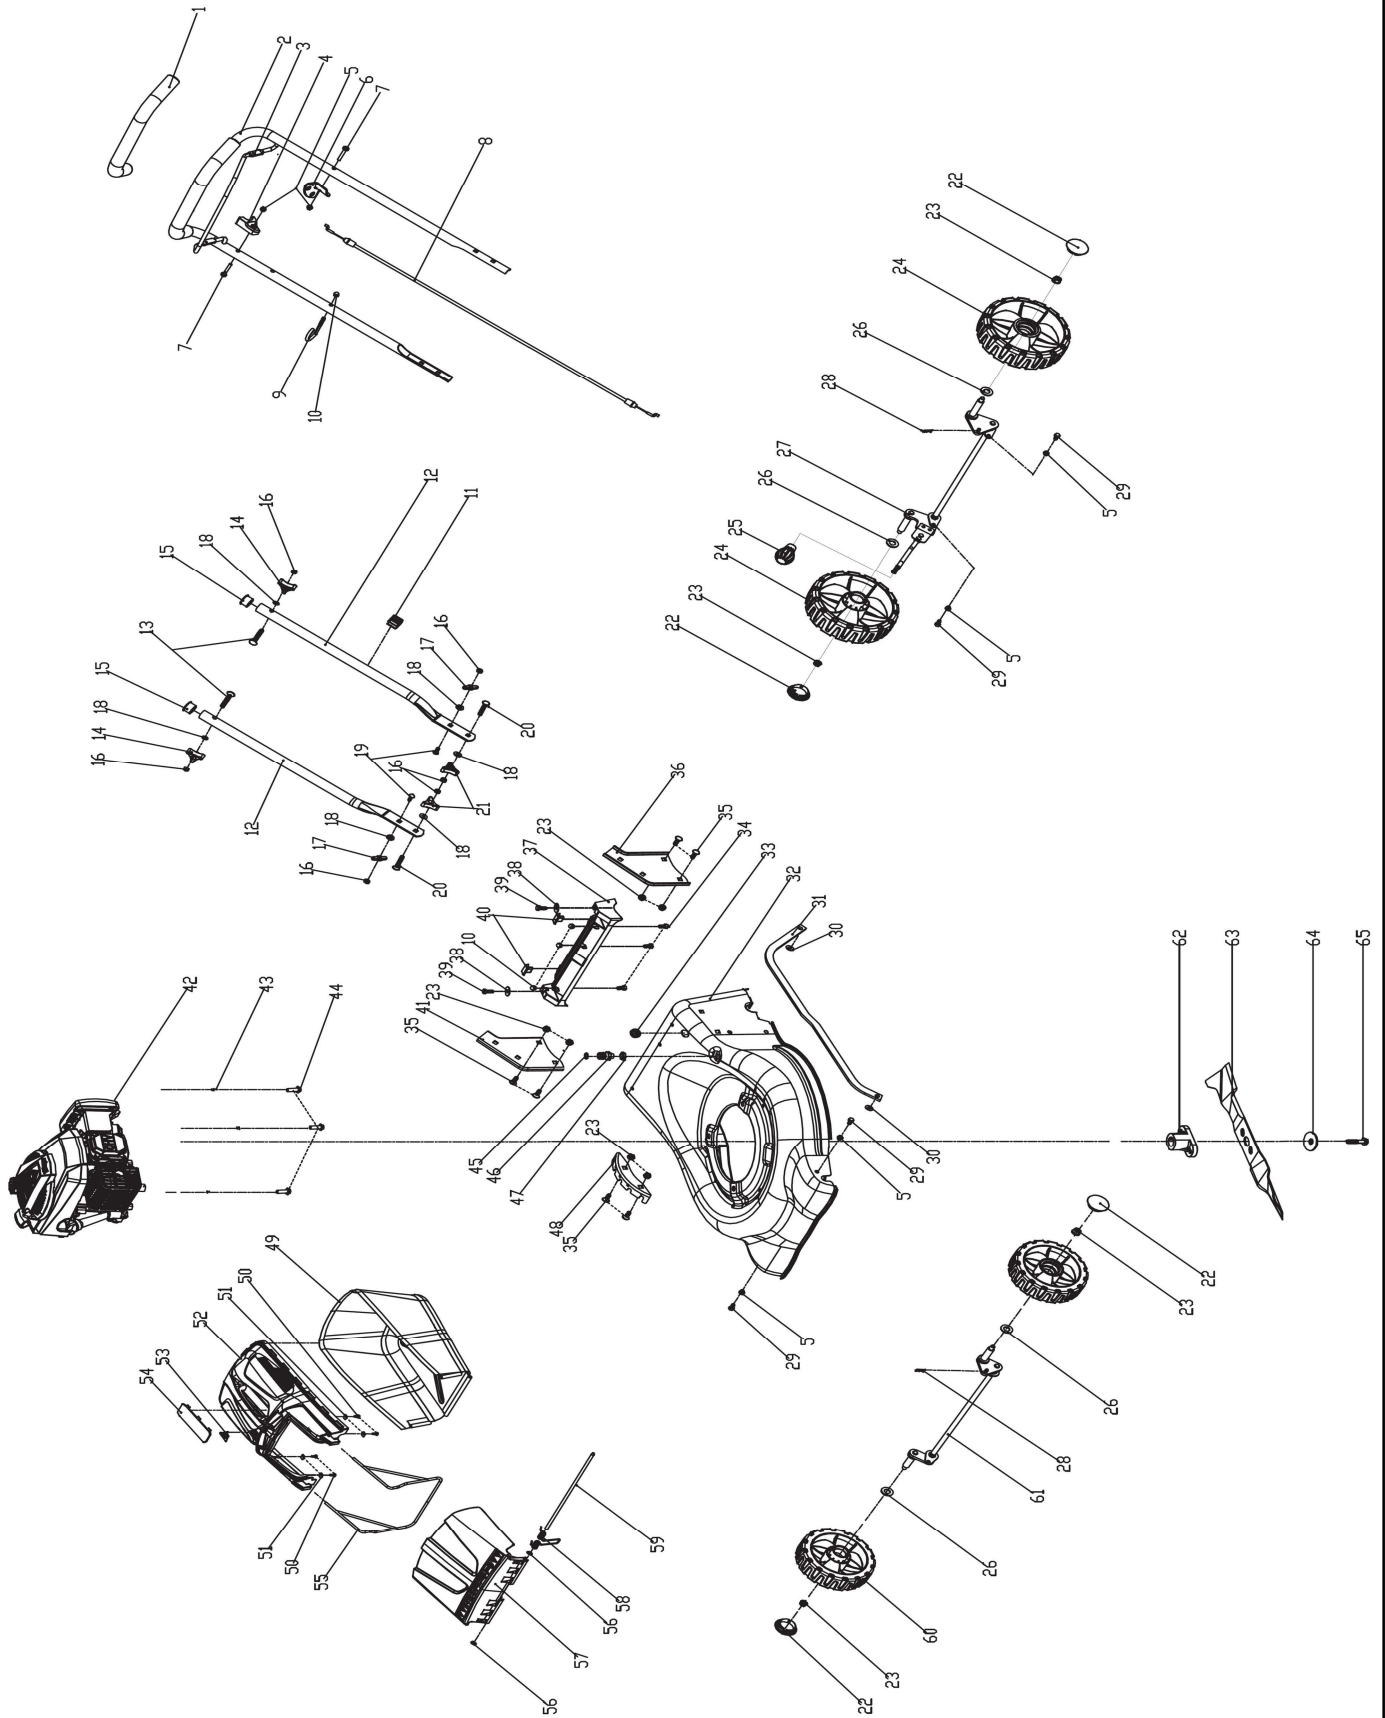

ATLAS 3010 T

EXPLODED PARTS LIST

Year: 2020

Page(s): 2/2

ATLAS 3010 T

No	Code	Name	Qty	No	Code	Name	Qty
1	048389	Foam pipe	1	49		Fabric grass bag	1
2	049371	Upper handrail	1	50		Phillips flat head self tapping screw	4
3	052180	Stop lever	1	51	057321	Blade washer	4
4	040420	Lever guard	1	52		Top of grass box	1
5		Hex lock nut	6	53		Air-out board of fabric grass bag cover	1
6	037157	Brake Cable Assy plate	1	54		Protection board of grass bag	1
7		Bolt	2	55	040439	Plastic top frame	1
8	040421	Brake cable	1	56		Lock washer	2
9	066497	Rope Guide	1	57		Rear discharge cover	1
10		Cap nut	4	58	053731	Cover spring	1
11	066498	Fastener	1	59		Shaft for rear discharge cover	1
12	040422	Lower handrail	2	60	054581	Wheel assy.	2
13	052179	Heterotypic carriage bolts	2	61	040434	Front drive assy.	1
14	048391	Triangle knob	2	62	040441	Blade Adapter	1
15		Handrail stopper	2	63	040442	Blade	1
16		Hexagon nut	6	64	049386	Blade washer	1
17		Thin knob	2	65	040443	Inch hex flange bolts	1
18		Flat Gasket	6				
19	052153	Half round head square neck bolts	2				
20	052131	Half round head square neck bolts	2				
21		Triangle knob	2				
22		Outer cover of hub	4		054577	GRASS CATCHER ASSEMBLY	
23	052184	Self-locking nut	10				
24	054580	Wheel assy.	2				
25	052177	Height adjustment ball	1				
26		Resilient washer	4				
27	040436	Rear drive assy.	1				
28	052148	R type pin	2				
29		Bolt	4				
30		Flat washer	2				
31	040426	Height Adjustment Pull Rod	1				
32	040427	Deck assy.	1				
33		Cable stopper	1				
34		Bolt	3				
35		Half round head square neck bolts	6				
36	052195	Left bracket	1				
37	052194	Rear discharge base	1				
38		Large flat washer	2				
39		Phillips flat head self tapping screw	2				
40		Rear discharge base	2				
41	052193	Right bracket	1				
42		Petrol engine T6	1				
44	052130	Hexagon head bolts	3				
45	057309	"O" ring	1				
46	057308	Inlet	1				
47	057307	Exhalent siphon	1				
48	041607	Board for Height Adjuster	1				