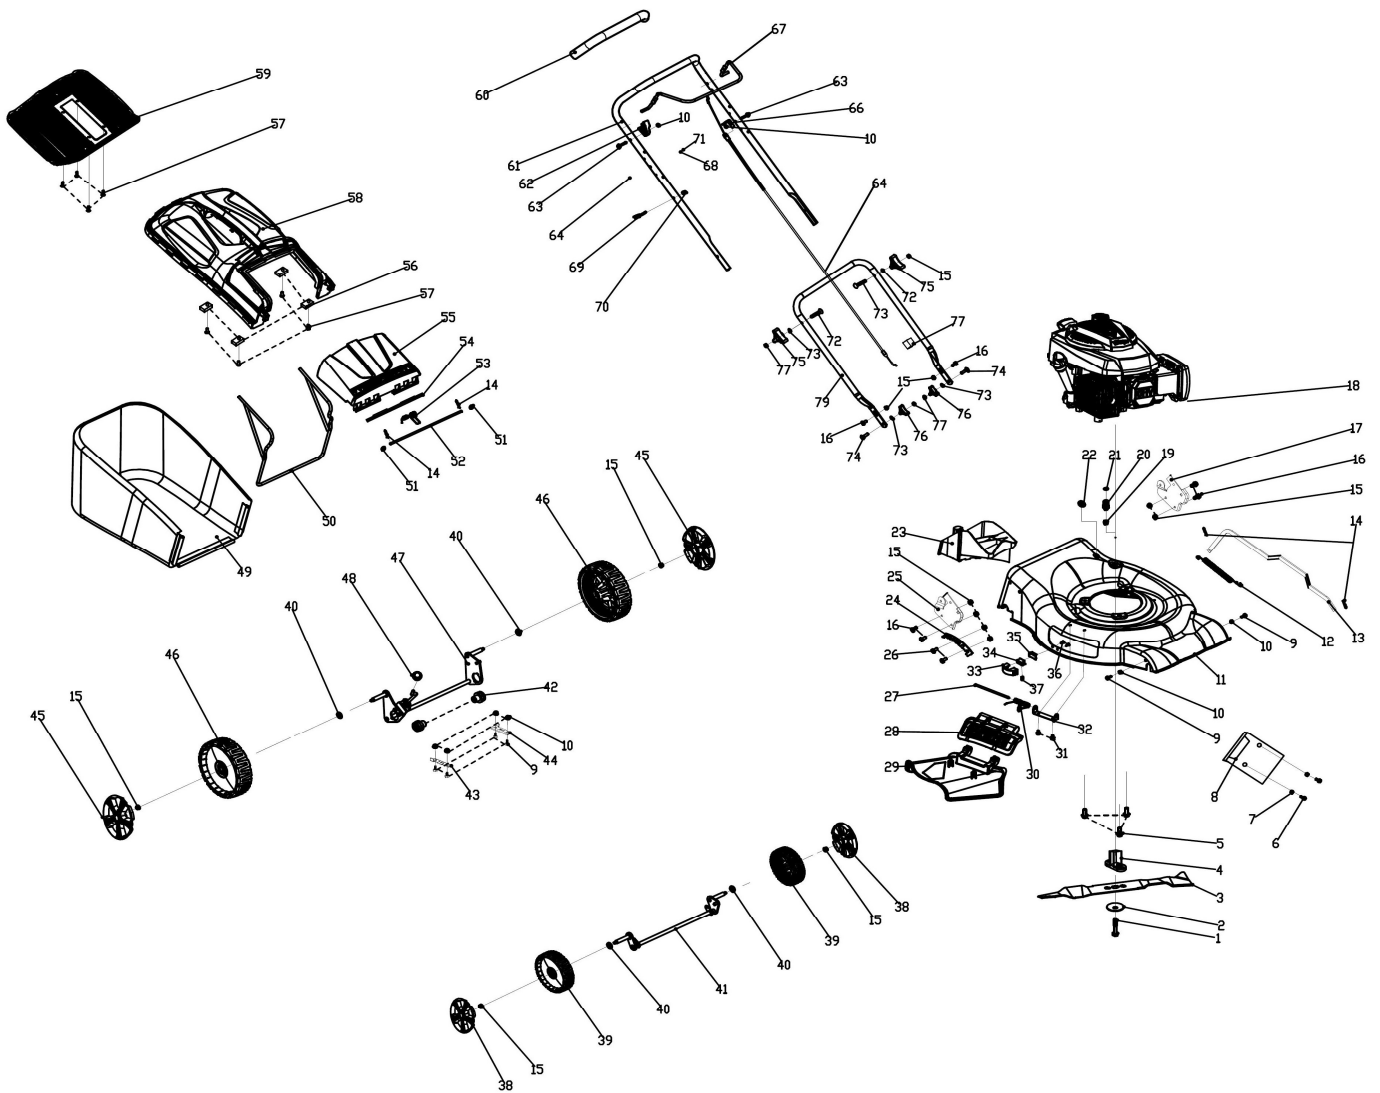

ATLAS 4011 T

EXPLODED PARTS LIST

Year: 2020

Page(s): 2/2

ATLAS 4011 T

No	Code	Name	Qty	No	Code	Name	Qty
1	040443	Inch hex flange bolts	1	49		Fabric grass bag	1
2	049386	Blade washer	1	50		Fabric metal frame	1
3	037215	Double-edge blade	1	51		Lock washer	2
4	037219	Blade Adapter Assy	1	52		Shaft for rear discharge cover	1
5	052130	Hexagon head bolts	3	53	053731	Cover spring	1
6		Hex flange bolts	2	54		Rear discharge cover dust proof board	1
7		Self-locking nut	2	55	048404	Rear discharge cover	1
8		Rear plate	1	56	057321	Blade washer	4
9		Bolt	6	57		Phillips flat head self tapping screw	8
10		Self-locking nut	8	58	040465	Top of grass box	1
11	057342	Deck welding assy.	1	59	048402	Filter net of grass bag	1
12	037169	Pull Spring for Pull Rod	1	60	048389	Foam pipe	1
13	037194	Height Adjustment Pull Rod	1	61	037188	Upper handrail	1
14	052148	R type pin	4	62	048386	Lever guard	1
15	052184	Self-locking nut	12	63		Bolt	2
16	052127	Hexagon head bolts	6	64	037191	Lower handrail	
17	057344	Left handle bracket	1	65	037218	Brake cable	1
18		Petrol engine T6	1	66	037157	Brake Cable Assy plate	1
19	057307	Inlet	1	67	052180	Stop lever	1
20	057308	Inlet	1	68		Flat Gasket	1
21	057309	"O" ring	1	69	066497	Rope Guide	1
22		Cable stopper	1	70		Cap nut	1
23	037195	Mulching plug	1	71	052179	Heterotypic carriage bolts	2
24	037193	Board for Height Adjuster	1	72		Flat Gasket	4
25	057345	Right handle bracket	1	73	052131	Half round head square neck bolts	2
26		Half round head square neck bolts	2	74	048391	Triangle knob	2
27		Mulch Shaft	1	75	048393	Triangle knob	2
28	057340	Mulching board	1	76		Hexagon nut	4
29	057339	Side discharge cover	1	77	066498	Fastener	1
30	052160	Mulch board spring	1	78		Front bracket ferrule	2
31		Self tapping screw	2	79	057343	Chassis front cover	1
32	057341	Bracket plate for defelctor	1	80	057312	Rear axle hub	2
33	057303	Control board upper cover	1	81		Crankshaft sleeve	2
34	057304	Block	1	82		Hexagon flange bolts	6
35		Gasket	1	83		Cross recessed pan head self-tapping locking screw (anti-off)	6
36		Phillips flat head self tapping screw	2				
37	057305	Cover spring	1	84	052128	Small washer	4
38	052161	Outer cover of hub	2				
39	047655	Wheel assy.	2				
40		Resilient washer	4				
41	037196	Front drive assy.	1				
42		Rear wheel axle sleeve	2		054578	Grass catcher assembly	1
43		Rear plate R	1				
44		Rear plate	1				
45	066553	Outer cover of hub	2				
46	054621	Wheel assy.	2				
47	037199	Rear drive assy.	1				
48	052177	Height adjustment ball	1				