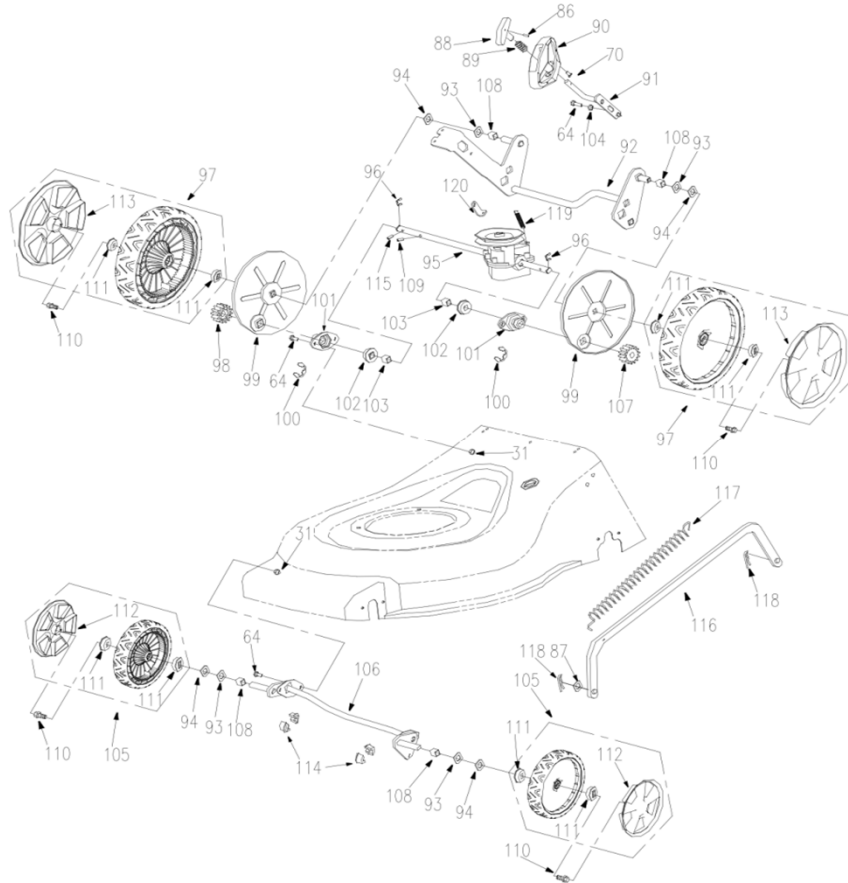

VR 46 P - Handlebar & Console

No	Code	Name	Qty	No	Code	Name	Qty
7	031404	Upper Handlebar	1	31		Nut M6	5
8		Handle Grip	2	32		Wrench cover	1
9	031405	Lower Handlebar	2	33		Wrench cover	1
10	031406	Inside control plate	2	34	031417	Holding brake pull	1
11	031407	External control plate	2	35		Clutch Cable	1
12	031408	Quick fix handle lever	1	36	031419	Throttle flexible shaft	1
13	031409	Stiffener	1	37	031420	Panel	1
14	031411	Control block	1	38		Cover	1
15	031412	Quick fix	1	39		Knob	1
16		Pin 6*19	1	40		Pressure spring	2
17	031413	Knob Nut	3	41		Self-tapping screw ST4.2*13	4
18		Pipe plug	2	42		Screw M6*40	2
19	031414	Limit board	2	43		Guy hook	1
20		Screw M8*65	2	44		Split washer 3	1
21		Nut M8	6	45		washer 6	3
22	031415	Blade Control Handle	1	46		Star lock 5	2
23	031416	Drive Clutch Lever	1	47		Bolt M8*20	2
24		Support	1	48		Cable clip	2
25	031440	Throttle control handle	1				
26	031441	Wrench cover	1				
27		Bolt M8*25	1				
28		Washer 8	2				
29		Dish spring	1				
30		Screw M6*35	2				

VR 46 P - Drive assembly

No	Code	Name	Qty	No	Code	Name	Qty
31		Nut M6	10	107	013331	Pinion Gear, Left	1
64		Bolt M6x16	8	108	025793	bushing	4
70		Bolt M6x20	2	109		Pin 5x16	2
86		Pin 2x12	1	110		Bolt M8x16	4
87		Flat washer 8	-	111	23420	Bearing	8
88	031430	Button	1	112		Hub cap	2
89	031431	Pressure spring	1	113		Hub cap	2
90	025813	Handle	1	114	020699	Bearing	4
91	025814	Rear handle	1	115		Pin	2
92	031434	Rear Axle Assembly	1	116		Rod riveting	1
93		Washer 12	4	117	025817	Tension spring	1
94		Washer 12	4	118		Hair Pin	2
95	036033	GT gear box	1	119	036034	Ttansmission Tension spring	1
96		E-Clip 9	2	120		Supporting plate	1
97	020720	11 " Wheel	2				
98	013330	Pinion Gear, Right	1				
99	036035	Cover	2				
100		E-Clip 19	2				
101	20721	Bearing seat	2				
102	020722	Bearing 8806	2				
103	020739	Bronze Bushing	2				
104		Bushing	1				
105	13303	8 " wheel	2				
106	031435	Front Shaft Assembly	1				