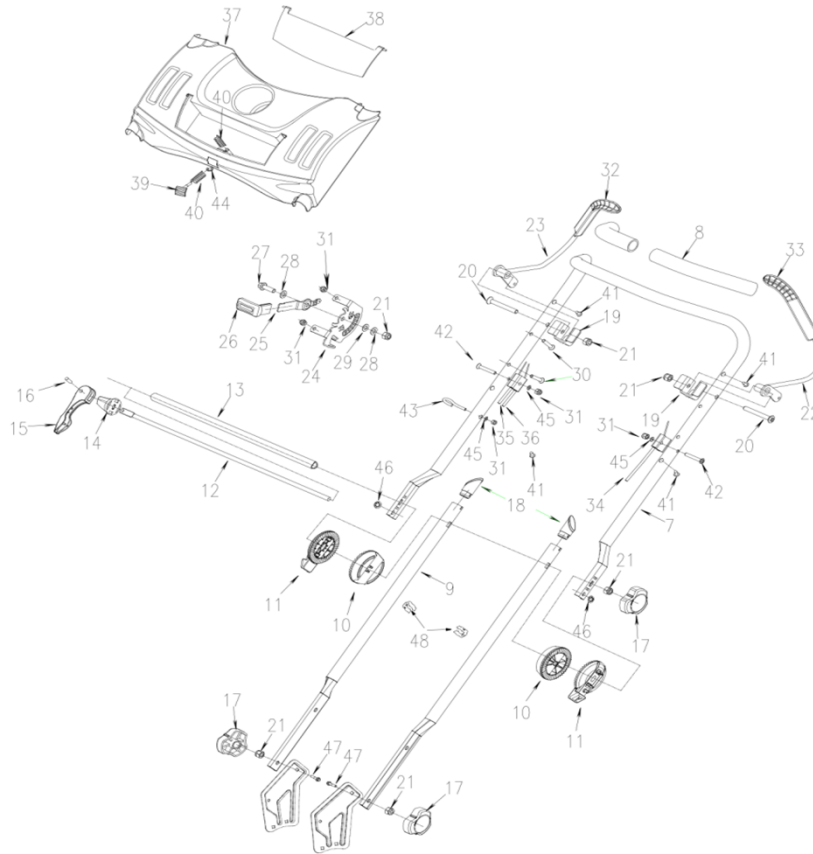

VR 46 P - Handlebar & Console

No	Code	Name	Qty	No	Code	Name	Qty
7	031404	Upper Handlebar	1	31		Nut M6	5
8		Handle Grip	2	32		Wrench cover	1
9	031405	Lower Handlebar	2	33		Wrench cover	1
10	031406	Inside control plate	2	34	031417	Holding brake pull	1
11	031407	External control plate	2	35		Clutch Cable	1
12	031408	Quick fix handle lever	1	36	031419	Throttle flexible shaft	1
13	031409	Stiffener	1	37	031420	Panel	1
14	031411	Control block	1	38		Cover	1
15	031412	Quick fix	1	39		Knob	1
16		Pin 6*19	1	40		Pressure spring	2
17	031413	Knob Nut	3	41		Self-tapping screw ST4.2*13	4
18		Pipe plug	2	42		Screw M6*40	2
19	031414	Limit board	2	43		Guy hook	1
20		Screw M8*65	2	44		Split washer 3	1
21		Nut M8	6	45		washer 6	3
22	031415	Blade Control Handle	1	46		Star lock 5	2
23	031416	Drive Clutch Lever	1	47		Bolt M8*20	2
24		Support	1	48		Cable clip	2
25	031440	Throttle control handle	1				
26	031441	Wrench cover	1				
27		Bolt M8*25	1				
28		Washer 8	2				
29		Dish spring	1				
30		Screw M6*35	2				

VR 46 P - Drive assembly

No	Code	Name	Qty	No	Code	Name	Qty
31		Nut M6	10	107	013331	Pinion Gear, Left	1
64		Bolt M6x16	8	108	025793	bushing	4
70		Bolt M6x20	2	109		Pin 5x16	2
86		Pin 2x12	1	110		Bolt M8x16	4
87		Flat washer 8	-	111	23420	Bearing	8
88	031430	Button	1	112		Hub cap	2
89	031431	Pressure spring	1	113		Hub cap	2
90	025813	Handle	1	114	020699	Bearing	4
91	025814	Rear handle	1	115		Pin	2
92	031434	Rear Axle Assembly	1	116		Rod riveting	1
93		Washer 12	4	117	025817	Tension spring	1
94		Washer 12	4	118		Hair Pin	2
95	036033	GT gear box	1	119	036034	Ttansmission Tension spring	1
96		E-Clip 9	2	120		Supporting plate	1
97	020720	11 " Wheel	2				
98	013330	Pinion Gear, Right	1				
99	036035	Cover	2				
100		E-Clip 19	2				
101	20721	Bearing seat	2				
102	020722	Bearing 8806	2				
103	020739	Bronze Bushing	2				
104		Bushing	1				
105	13303	8 " wheel	2				
106	031435	Front Shaft Assembly	1				