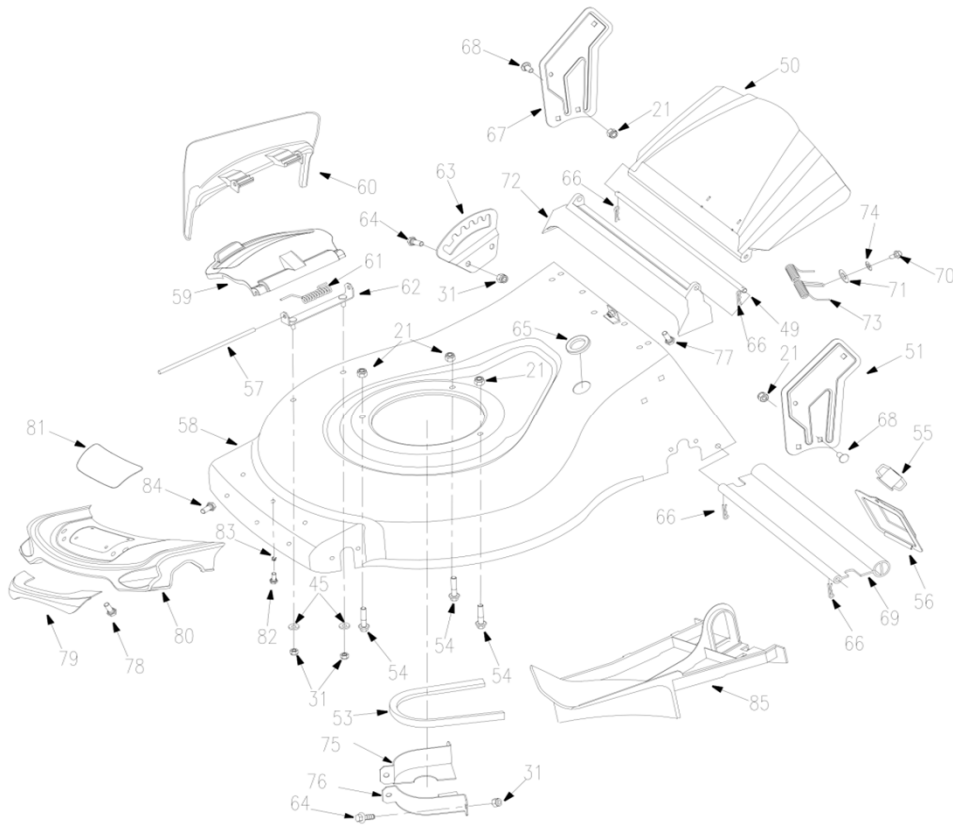

VR 46 P - Mower deck assembly

No	Code	Name	Qty	No	Code	Name	Qty
45		Flat Washer 6mm	2	71		Washer 6	1
31		Nylon Insert Lock Nut M6mm	7	72		Rear Cover Bracket	1
21		Nylon Insert Lock Nut M8mm	7	73	025834	Torsion Spring	1
49		Rod, Rear Cover	1	74		Washer 6	1
50	020715	Rear Cover	1	75	025823	Right Wheel Spad Seaming	1
51	031421	Left Bracket	1	76	025824	Left Wheel Spad Seaming	1
53	025791	V-Belt Z750	1	77		Self-tapping screw ST5.5X19C	7
54		Bolt M8x35	3	78		Self-tapping screw ST3.5*25	4
55		Swing nut	1	79	031427	Front handle	1
56		Baffle	1	80	031428	Front feeling	1
57		Pivot Shaft	1	81		Front cover	1
58	031422	Mower Deck	1	82		Self-tapping screw ST3.5*13	3
59	031423	Mulch Cover	1	83		Fixed plate	3
60	031424	Side Discharge Chute	1	84		Self-tapping screw ST5.5*13F	3
61	025790	Torsion Spring	1	85	031429	Mulching Plug	1
62		Mounting Bracket	1				
63	031425	Height Adjustment Rack	1				
64		Bolt M6x16	5				
65		Rubber Ring	1				
66		Pin 2x16	4				
67	031426	Right Bracket	1				
68		Bolt M8x16	4				
69	13274	Rear Guard	1				
70		Bolt M6x20	1