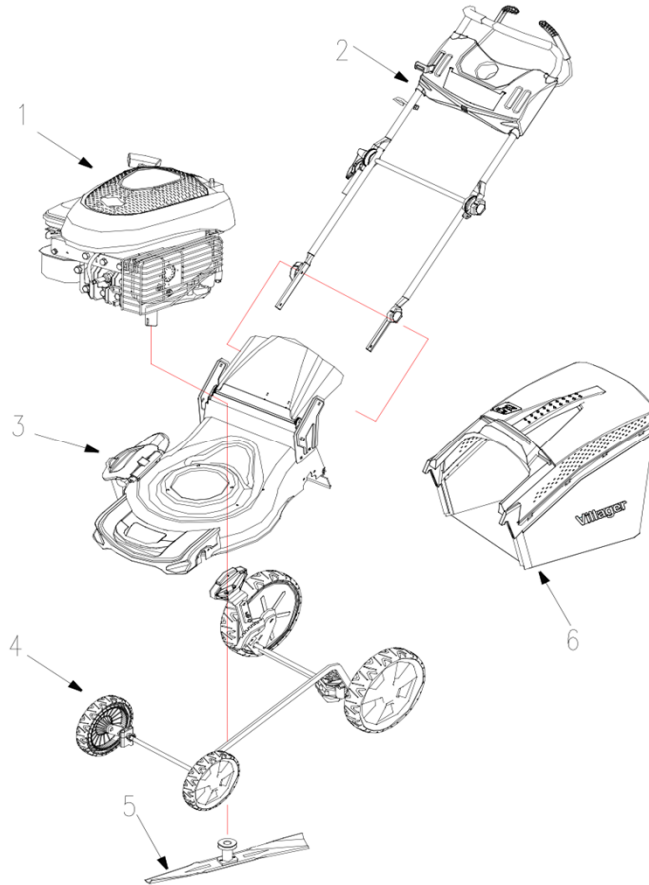

VR 46 P - Mower assembly

No	Code	Name	Qty	No	Code	Name	Qty
1		BS40 Engine	1	25			
2		Handlebar & Console	1	26			
3		Mower Deck Assembly	1	27			
4		Drive Assembly	1	28			
5		Straight Blade Assembly	1	29			
6		Grass Bag Assembly	1	30			
7				31			
8				32			
9				33			
10				34			
11				35			
12				36			
13				37			
14				38			
15				39			
16				40			
17				41			
18				42			
19				43			
20				44			
21				45			
22				46			
23				47			
24				48