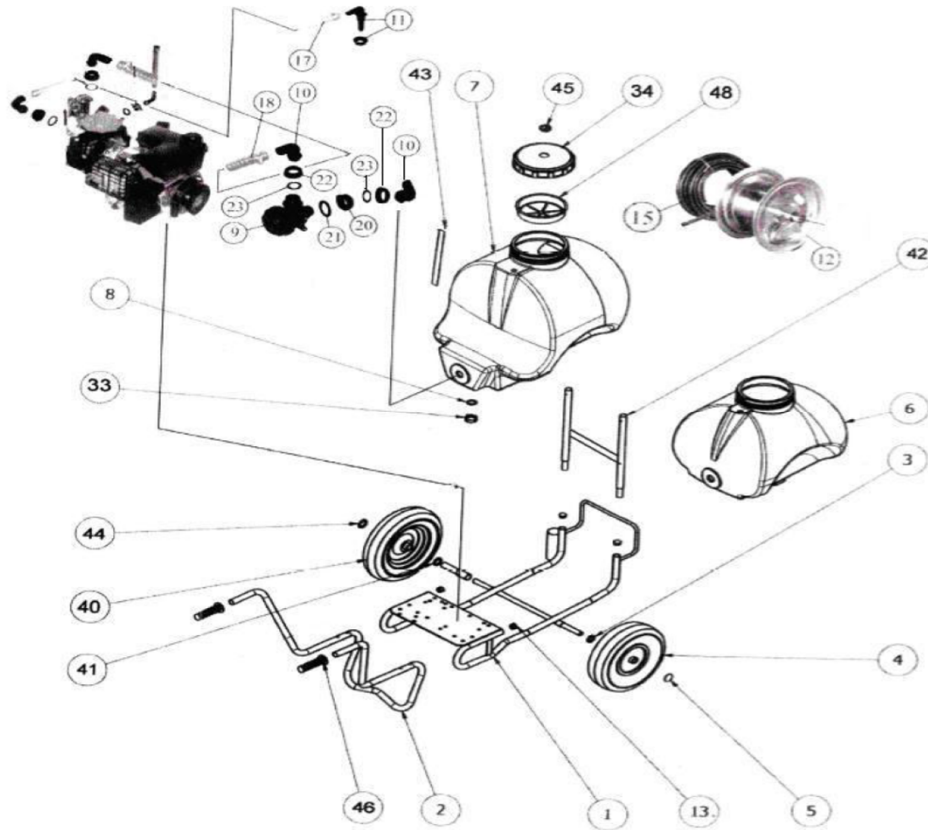

VS 120 L - Sprayer

No	Code	Name	Qty	No	Code	Name	Qty
1		Frame	1	42		50 m Hose reel back support	1
2		Handle	1	42		100 m Hose reel back support	1
3		Washer Ø21x36x3	2	43		Level label 70 L	1
4	028919	Wheel 4.00/6" (70 L)	2	44		Wheel Clip	1
5		Wheel clip Ø20	2	45		Breather cap for lid	1
6		Tank 70 L	1	46		Handle	2
7	028921	Tank 120 L	1	48	028929	Filter	1
8	028926	Gasket for discharge cap	1	49		Level label 120 L	1
9	028922	Suction filter	1				
10	028923	Filter coupling (AR252)	2				
11		Discharge coupling	1				
12		50 m Hose reel w/o hose	1				
12		100 m Hose reel w/o hose	1				
13		Plast. Cap for hose	4				
15		Hose	mts				
17		Discharge hose	mts				
18		Suction hose	mts				
20	028925	Ring nut	1				
21	028926	O'ring	1				
22	028927	Ring nut	2				
23	029992	O'ring	2				
33		Discharge cap	1				
34	029993	Tank lid 70/120 L	1				
40		Wheel 4.00/8" (120 L)	2				
41		Washer Ø26x40x3	1