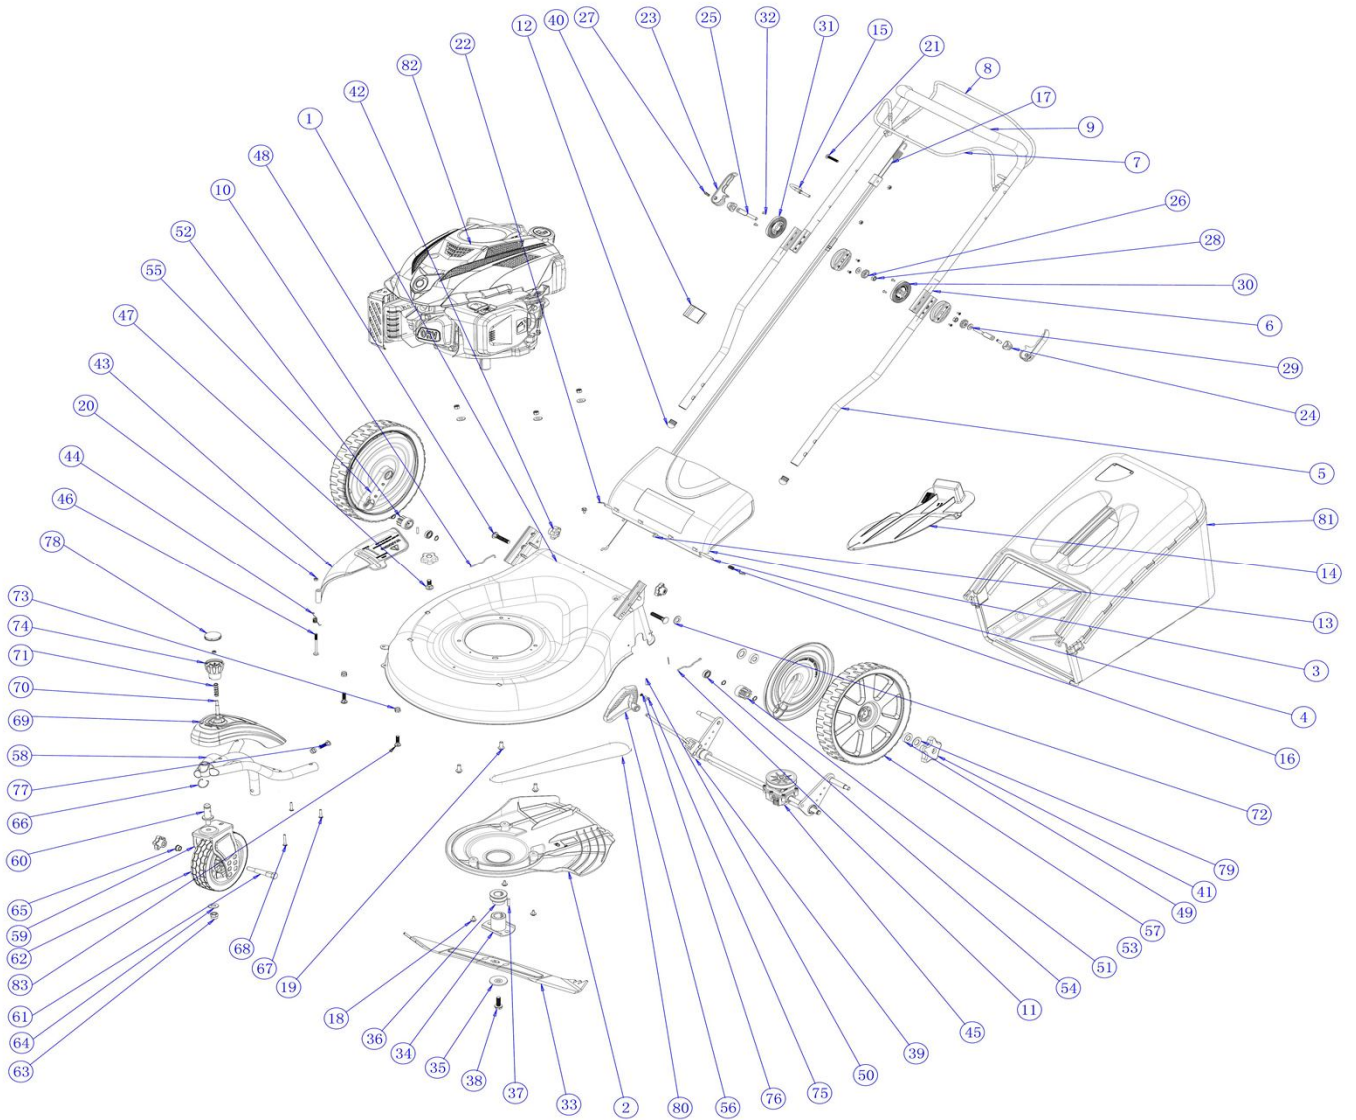

VRSH 555 R

EXPLODED PARTS LIST

Year: 2018

Page(s): 2/2

VRSH 555 R

No	Code	Name	Qty	No	Code	Name	Qty
1	52784	Chassis	1	49	53019	Bearing	4
2	52781	Strap Cover	1	50		Pin	2
3	52901	Shield	1	51	53020	GearL	1
4	52811	Shield Shaft	1	52	53021	GearR	1
5	52812	Lower handle	2	53		Washer	4
6	53298	Upper handle	1	54	53022	Bearing	2
7	53299	Stop Switch	1	55	53023	12"Wheel Hub Dust Cover	2
8	53300	Drive Switch	1	56	53024	Handle	1
9	53301	Foam Glove	1	57	53025	12"wheel	2
10	53302	SpringL	1	58	53026	Front bracket	1
11	53303	SpringR	1	59	53027	Bracket	1
12	53304	Decorate cover	2	60	53028	Axle	1
13	52975	Spring	1	61	53029	Axle	1
14	53305	Cover Board	1	62	53030	7"wheel	1
15		Rope Guide	1	63		Nut	1
16	53306	Spring	1	64		Washer	1
17	53307	Drive cable	1	65	53031	Bush	1
18	53308	Bolt	4	66	53032	Spring	2
19	53309	Bolt	3	67		Bolt	2
20		Nut	4	68		Bolt	1
21	53310	Bolt	1	69	53033	Shield	1
22	53080	Pin	2	70		Lock	1
23		Quick Fix Handle	2	71	53034	Spring	1
24		Lock	2	72		Washer	2
25		Pull Rod	2	73		Nut	6
26		Locknut Cover	2	74	53035	Cap 74+78	1
27		Pin	2	75	53036	Bolt	1
28		Nut	2	76	53037	Nut	1
29		Washer	5	77		Bolt	1
30		Lock	2	78		Wheel Cover	1
31		Lock	2	79		Washer	1
32		Bolt	8	80	53038	Belt	1
33	52969	Blade	1	81	53039	Grassbox ASSY	1
34	53145	Blade Bracket	1	82	41448	Villager Engine VGR 170V	1
35	53142	Washer	1	83		Bolt	2
36	53311	Belt Wheel	1				
37	53175	Key	1				
38	53144	Bolt	1		53040	Side discharge bolt set - NEW TYPE	
39	53312	Behind bracket	1				
40		Fastener	1				
41	53313	Nut	2		53041	Handle connection set	
42	53004	Nut	4				
43	53314	Shield	1				
44	53015	Spring	1				
45	53016	Gear box assembly	1				
46	53017	Bolt	1				
47		Bolt	1				
48	53018	Bolt	2				