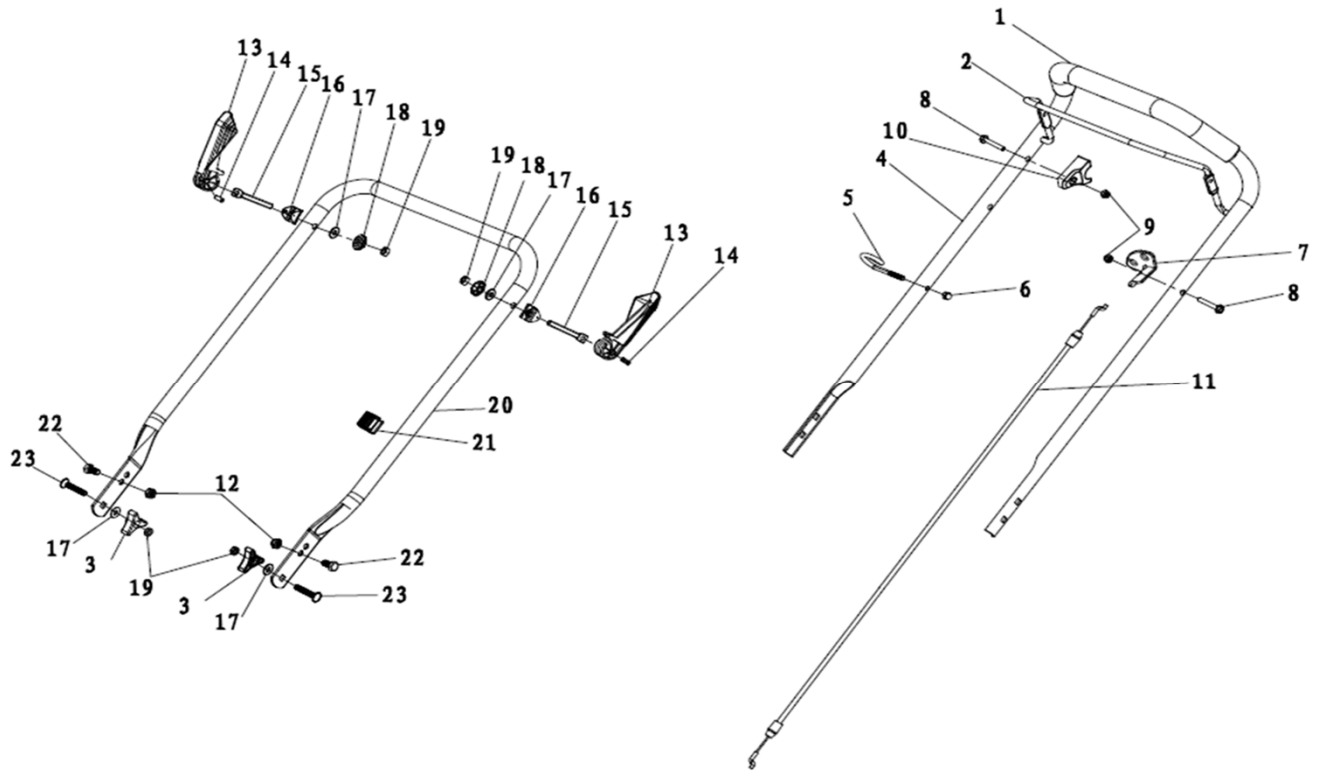

V 46 T - Handle

No	Code	Name	Qty	No	Code	Name	Qty
1		Foam pipe	1	24			
2		Stop lever	1	25			
3		Triangle knob	2	26			
4	037188	Upper handrail	1	27			
5		Rope Guide	1	28			
6		Cap nut M6/8. 8	1	29			
7		Brake Cable Assy plate	1	30			
8		Bolt M6x30	2	31			
9		Self-locking nut M6/8. 8	2	32			
10		Plastic stopper	1	33			
11	037218	Brake cable	1	34			
12		Hex lock nut M8/8. 8	2	35			
13		Quick fix knob	2	36			
14		Pin Ø6x20	2	37			
15		Quick Fix Handle	2	38			
16		Lock for fast fix handle	2	39			
17		Flat washer Ø8.4xØ16x1.6	4	40			
18		Lock nut	2	41			
19		Hexagon nut M8	4	42			
20	037191	Lower handrail	1	43			
21		Fastener	1	44			
22		Hexagon head bolts M8x16	2	45			
23		Half round head square neck bolts M8x30	2	46			
				47			

V 46 T - Front drive

No	Code	Name	Qty	No	Code	Name	Qty
1	037196	Front drive assy.	1	25			
2	023421	7" wheel assy.	2	26			
3	023420	Wheel punch bearing	4	27			
4		Self-locking nut	2	28			
5	023419	Outer cover for 7" wheel hub	2	29			
6				30			
7				31			
8				32			
9				33			
10				34			
11				35			
12				36			
13				37			
14				38			
15				39			
16				40			
17				41			
18				42			
19				43			
20				44			
21				45			
22				46			
23				47			
24				48			