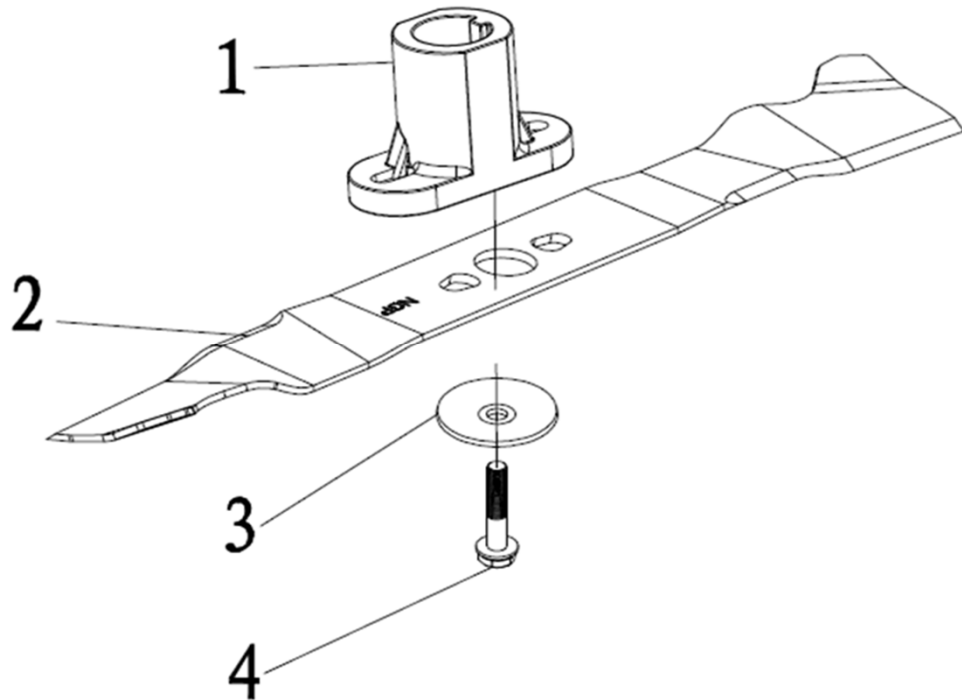

V 46 T - Blade & blade adapter

No	Code	Name	Qty	No	Code	Name	Qty
1	037219	Blade Adapter Assy	1	25			
2	037215	Double-edge blade	1	26			
3	023428	Blade washer	1	27			
4	023449	Inch hex flange bolts	1	28			
5				29			
6				30			
7				31			
8				32			
9				33			
10				34			
11				35			
12				36			
13				37			
14				38			
15				39			
16				40			
17				41			
18				42			
19				43			
20				44			
21				45			
22				46			
23				47			
24				48