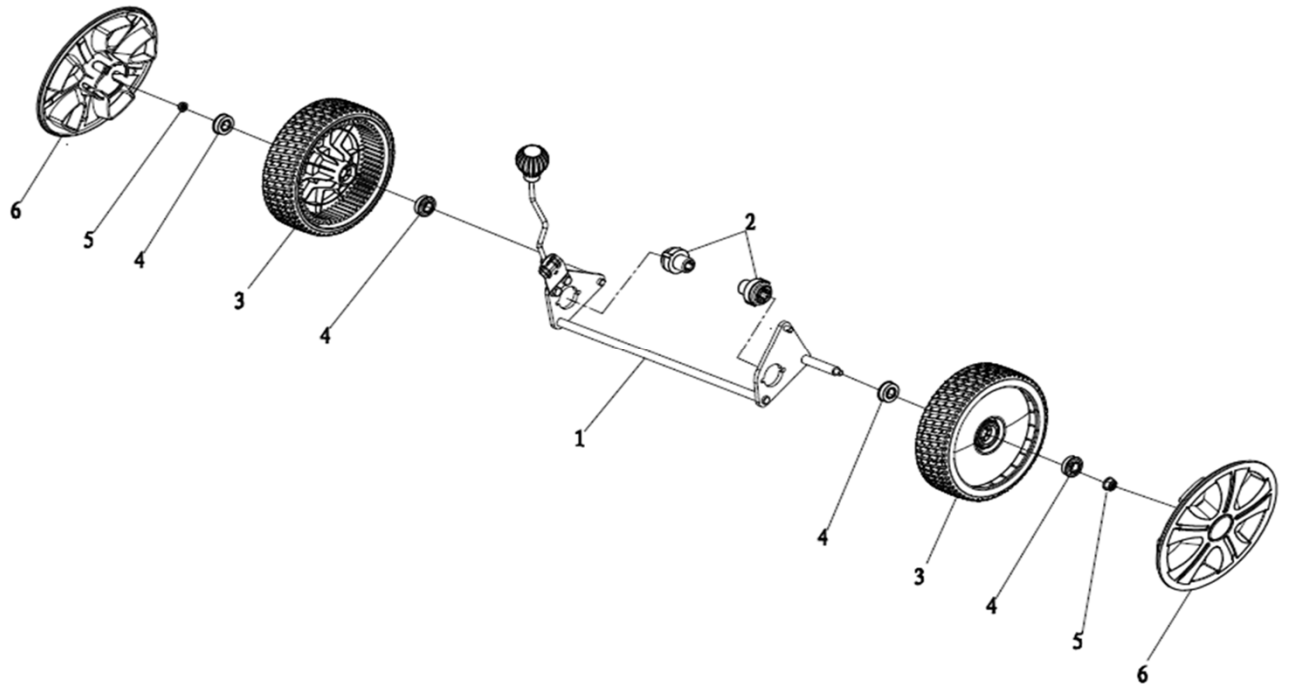

V 46 T - Rear drive

No	Code	Name	Qty	No	Code	Name	Qty
1	037199	Rear drive assy.	1	24			
		Height adjustment ball	1	25			
2		Rear wheel axle sleeve	2	26			
3	037217	8" wheel assy.	2	27			
4	023420	Wheel punch bearing	4	28			
5		Self-locking nut M8	2	29			
6	037207	Outer cover for 8" wheel hub	2	30			
7				31			
8				32			
9				33			
10				34			
11				35			
12				36			
13				37			
14				38			
15				39			
16				40			
17				41			
18				42			
19				43			
20				44			
21				45			
22				46			
23				47