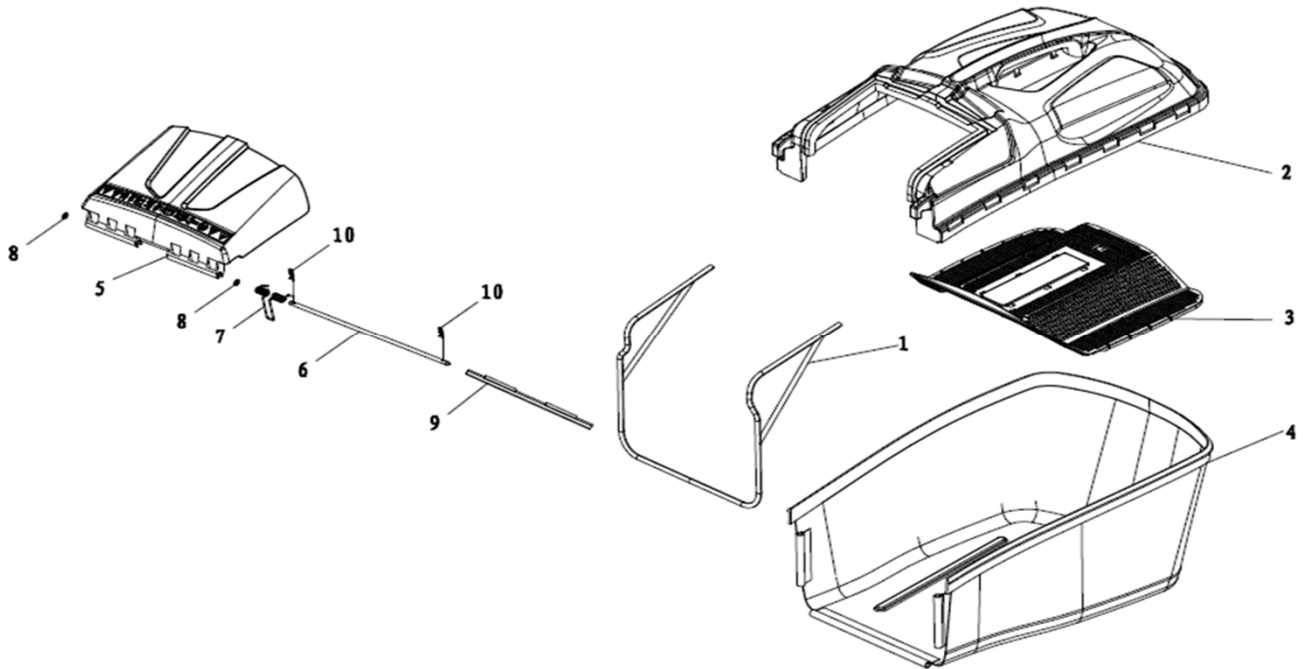

V 46 T - Grass catcher & rear discharge

No	Code	Name	Qty	No	Code	Name	Qty
1	037209	Fabric metal frame	1	25			
2	037210	Top of grass box	1	26			
3	037211	Filter plate	1	27			
4	037212	Fabric grass bag	1	28			
5	037213	Rear discharge cover	1	29			
6		Shaft for rear discharge cover	1	30			
7	025834	Cover spring	1	31			
8		Lock washer Ø6	2	32			
9		Rear discharge cover dust proof board	1	33			
10		R type pin 1.5x25	2	34			
11				35			
12				36			
13				37			
14				38			
15				39			
16				40			
17				41			
18				42			
19				43			
20				44			
21				45			
22				46			
23				47			
24				48