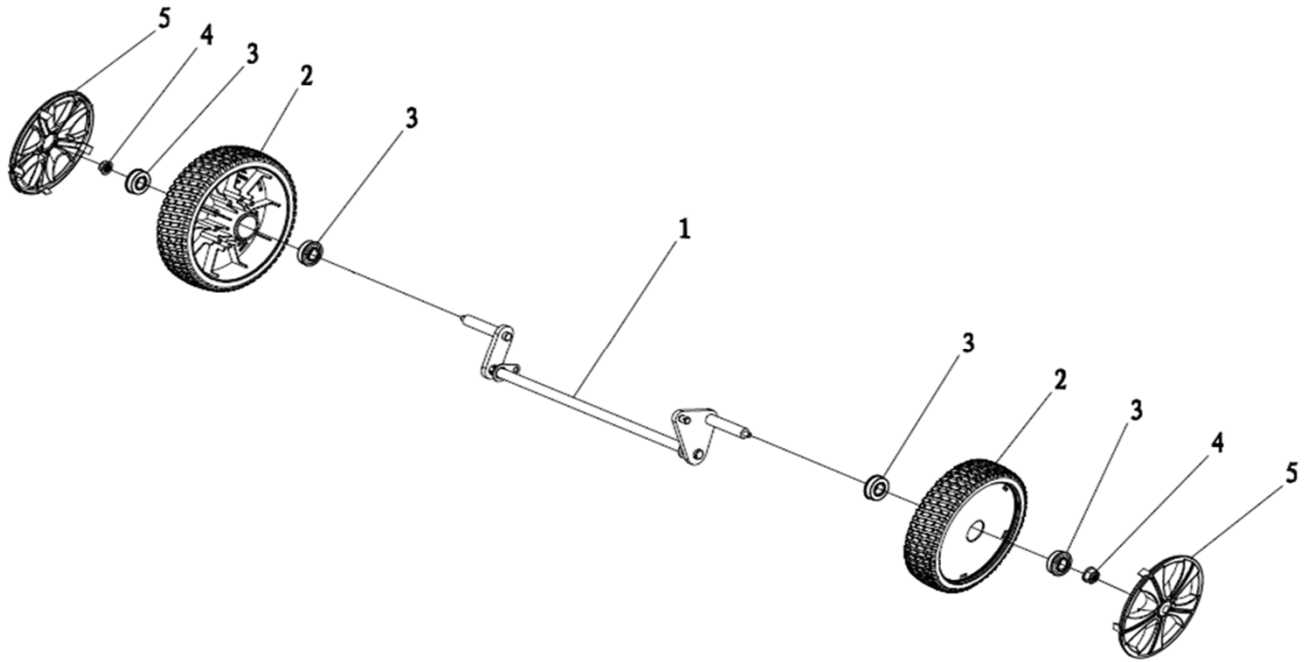

V 46 T - Front drive

No	Code	Name	Qty	No	Code	Name	Qty
1	037196	Front drive assy.	1	25			
2	023421	7" wheel assy.	2	26			
3	023420	Wheel punch bearing	4	27			
4		Self-locking nut	2	28			
5	023419	Outer cover for 7" wheel hub	2	29			
6				30			
7				31			
8				32			
9				33			
10				34			
11				35			
12				36			
13				37			
14				38			
15				39			
16				40			
17				41			
18				42			
19				43			
20				44			
21				45			
22				46			
23				47			
24				48