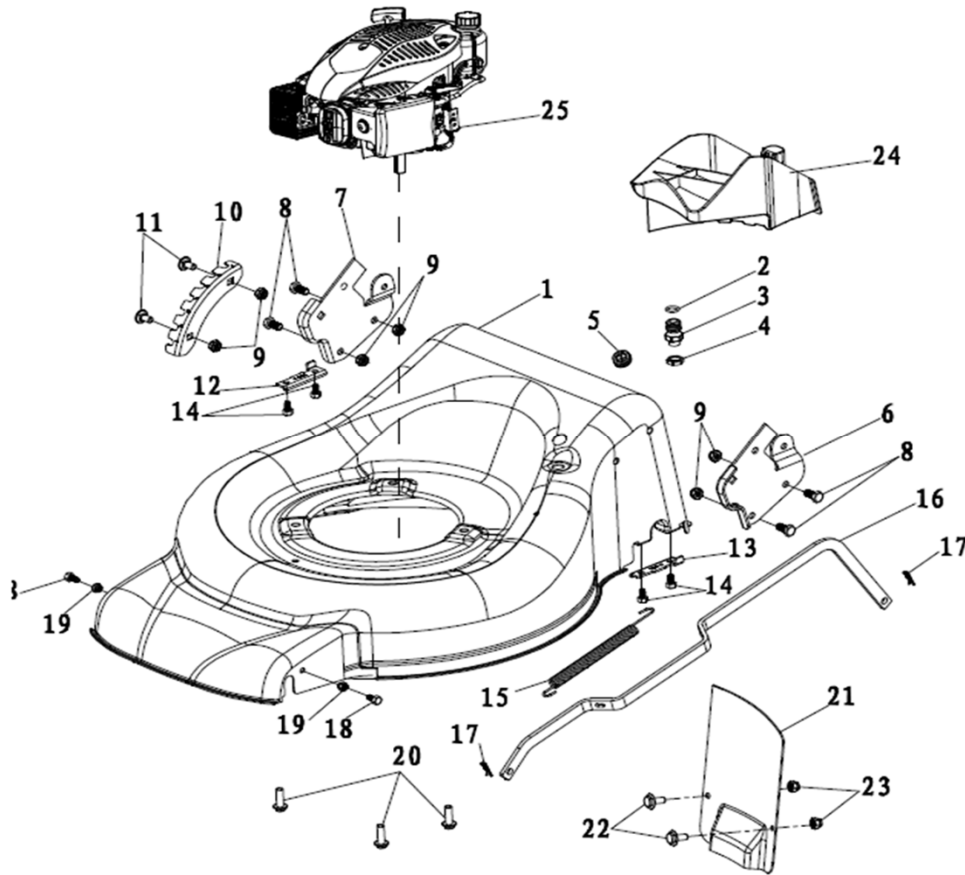

V 46 T - Handle

No	Code	Name	Qty	No	Code	Name	Qty
1		Foam pipe	1	24			
2		Stop lever	1	25			
3		Triangle knob	2	26			
4	037188	Upper handrail	1	27			
5		Rope Guide	1	28			
6		Cap nut M6/8. 8	1	29			
7		Brake Cable Assy plate	1	30			
8		Bolt M6x30	2	31			
9		Self-locking nut M6/8. 8	2	32			
10		Plastic stopper	1	33			
11	037218	Brake cable	1	34			
12		Hex lock nut M8/8. 8	2	35			
13		Quick fix knob	2	36			
14		Pin Ø6x20	2	37			
15		Quick Fix Handle	2	38			
16		Lock for fast fix handle	2	39			
17		Flat washer Ø8.4xØ16x1.6	4	40			
18		Lock nut	2	41			
19		Hexagon nut M8	4	42			
20	037191	Lower handrail	1	43			
21		Fastener	1	44			
22		Hexagon head bolts M8x16	2	45			
23		Half round head square neck bolts M8x30	2	46			
				47			

V 46 T - Engine & Deck

No	Code	Name	Qty	No	Code	Name	Qty
1	037192	Deck welding assy.	1	24	037195	Mulching plug	1
2		"O" ring $\varnothing 11.2 \times \varnothing 2.65$	1	25	023407	Petrol engine	1
3		Inlet	1	26			
4		Pipe connector nut M12x1.25	1	27			
5		Cable stopper	1	28			
6		Left handle bracket	1	29			
7		Left handle bracket	1	30			
8		Hexagon head bolts M8x14	4	31			
9		Hex lock nut M8	6	32			
10	037193	Height adjustment board	1	33			
11		Half round head square neck bolts M8x15/8. 8	2	34			
				35			
12		Rear drive right bracket	1	36			
13		Rear drive left bracket	1	37			
14		Hex tapping screws M6x10	4	38			
15	037169	Pull Spring for Pull Rod	1	39			
16	037194	Height Adjustment Pull Rod	1	40			
17		R type pin 1.5x25	2	41			
18		Bolt M6x12	2	42			
19		Self-locking nut M6	2	43			
20		Hex flange bolts M8x25	3	44			
21		Block plate	1	45			
22		Bolt M5x10	2	46			
23		Self-locking nut M5	2	47			