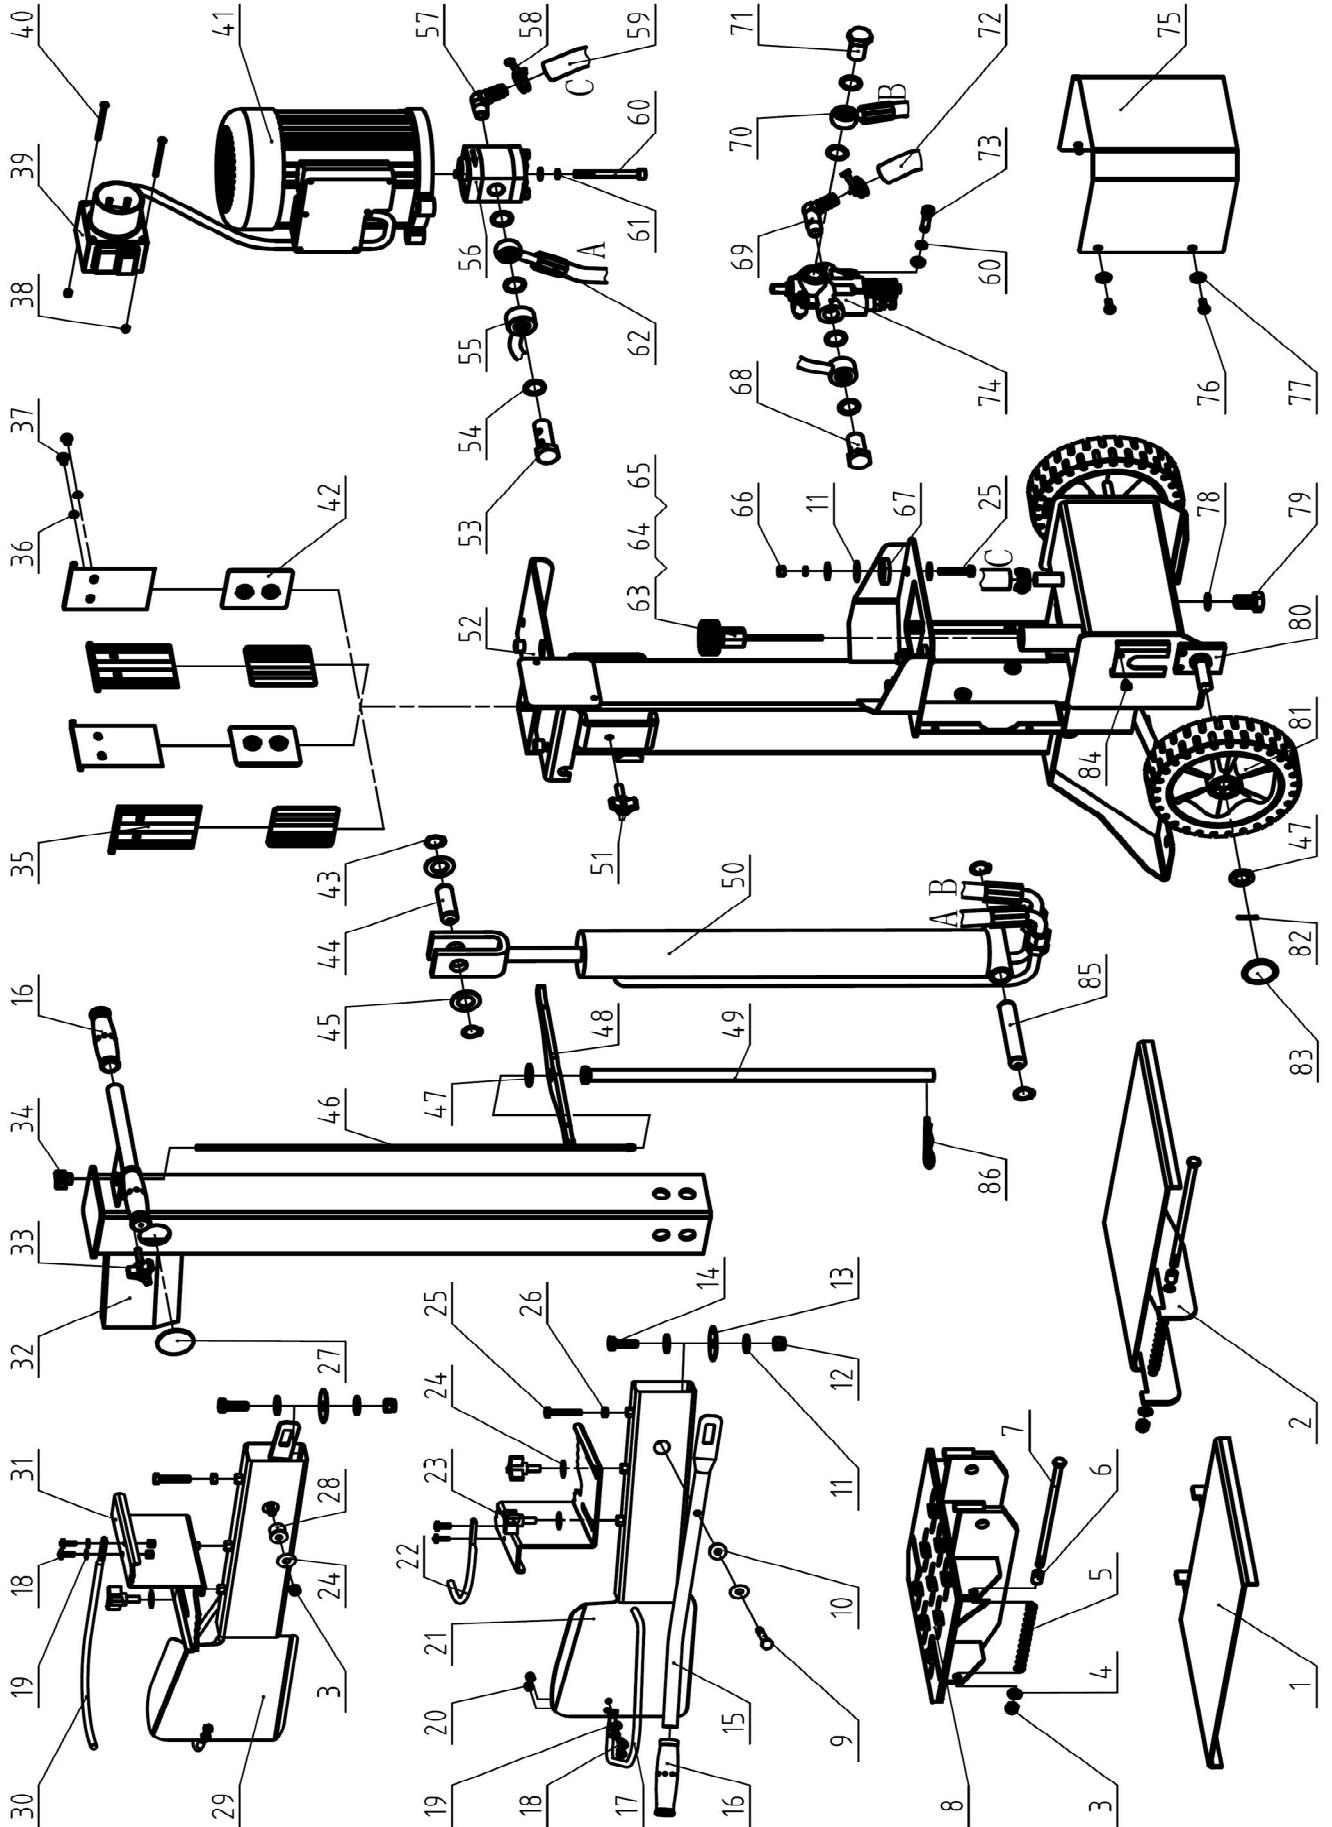

LS 7T

EXPLODED PARTS LIST

Year: 2020

Page(s): 2/2

LS 7T

No	Code	Name	Qty	No	Code	Name	Qty
1	64396	Side Log Support 2	1	49		Tube KG	1
2	64397	Side Log Support 1	1	50	64411	Cylinder G5	1
3		Locknut M8	4	51		Star Knob (black)	1
4		Washer 8	8	52		Main Frame G5	1
5	64398	Spring	2	53	64412	Oil Plug G5	1
6		Bush	2	54		Washer Groupware 20	7
7		Bolt 8.8 M8x210	2	55	64413	Oil Hose C1	1
8	64399	Log Support G5	1	56	64414	Gear Pump G5	1
9		Bolt 8.8 M8x60	2	57	64415	Nozzle H	1
10		Bush 2	2	58		Hose Clamp 20-26	4
11		Big Washer 10	7	59	64416	Oil Hose 16	1
12		Locknut M10	2	60		Screw M8x90	2
13		Washer L	2	61		Spring Washer 8	7
14		Bolt 8.8 M10x25	2	62	64417	Oil Hose G5	1
15	64400	Handle C1	2	63	64418	Oil Cap K	1
16	64401	Handgrip	4	64		Oil Dipstick K6	1
17	64402	Guard Ring C1	2	65		O-Ring 25x2.65	1
18		Screw M6x16	8	66		Nut M8	3
19		Washer 6	6	67	64419	Motor Support	3
20		Locknut M6	8	68	64420	Oil Plug A2	1
21	64403	Right Armguard G5	1	69	64421	Nozzle A4	1
22		Retainer 1	1	70	64422	Oil Hose G5	1
23		Star Knob	4	71	64423	Oil Plug G1	1
24		Big Washer 8	11	72	64424	Oil Hose 16	1
25		Bolt 8.8 M8x45	5	73		Screw M8x35	2
26		Nut M8	2	74	64425	Valve	1
27		Cap	2	75	64426	Shield G5	1
28		Bush 1	2	76		Screw M6x12	4
29	64404	Left Armguard G5	1	77		Big Washer 6	4
30		Retainer 2	1	78		Washer Groupware 16	1
31		Clamp	2	79		Bolt M16x25	1
32	64405	Splitting Pipe G5	1	80	64427	Wheel Axle G5	2
33		Star Knob M6	1	81	64428	Wheel	2
34		Star nut M5(black)	1	82		Cotter Pin 2x20	2
35	64406	Upper Lining Plate G1	4	83		Wheel Cap	2
36		Spring Washer 6	8	84		Bolt 8.8 M6x8	1
37		Screw M6x8	8	85		Long Shaft G	1
38		Locknut M4	2	86		Clip 4	1
39	64407	Switch	1				
40		Screw M4x60	2				
41	64408	Motor	1				
42	64409	Lower Lining Plate G	1				
43		Circlip 20	4				
44		Short Shaft G	1				
45		Washer 20	2				
46	64410	Pull Rod G5	1				
47		Washer 16	4				
48		Lever C1	1				