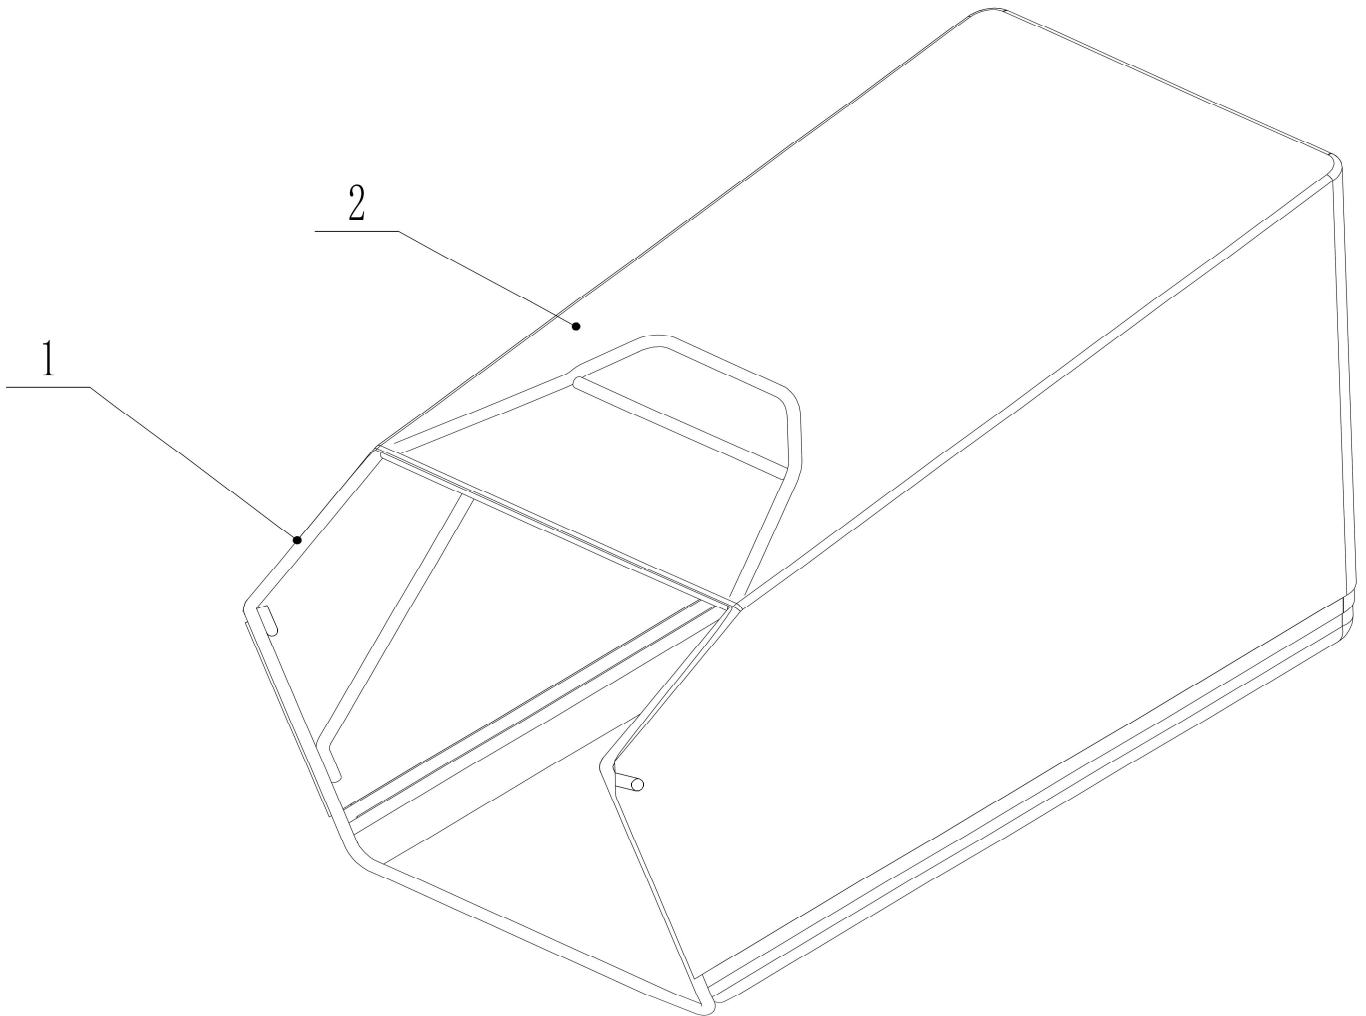

EXPLODED PARTS LIST

VRS 5500

No	Code	Name	Qty	No	Code	Name	Qty
1	59788	Handle	1				
2	59789	Handle Sheath	1				
3	59790	Clutch Lever Weldment	1				
4	59791	Brake Lever Weldment	1				
5	59792	Control Box Upper Cover	1				
6	59793	Speed Control Grip	1				
7		Screw - ST2.9x13	2				
8	59794	Throttle Grip	1				
9		Cross Slot Screw - M6x60	2				
10		Cross Slot Screw - M6x50	1				
11	59795	Control Box Lower Cover	1				
12	59796	Brake Cable	1				
13	59797	Clutch Calbe	1				
14		Screw	4				
15		Cable Tie	1				
16		Spacer	3				
17	59798	Throttle Bracket	1				
18		Lock Nut	1				
19	59799	Speed Control Bracket	1				
20	59800	Throttle Cable	1				
21	59801	Speed Control Cable	1				
22		Cable Hook	1				
23		Spacer - M5	1				
24		Screw - M5x8	1				
25	59802	Fix Cap	2				
26	59803	Connecting Bolt	2				
27	59804	Lock Lever	2				
28	59805	Axis Pin	2				
29	59806	Spacer	2				
30	59807	Spacer	4				
31	59808	Tooth Disc Kit	2				
32		Lock Nut	2				

Handle and controls

VRS 5500

Grass catcher