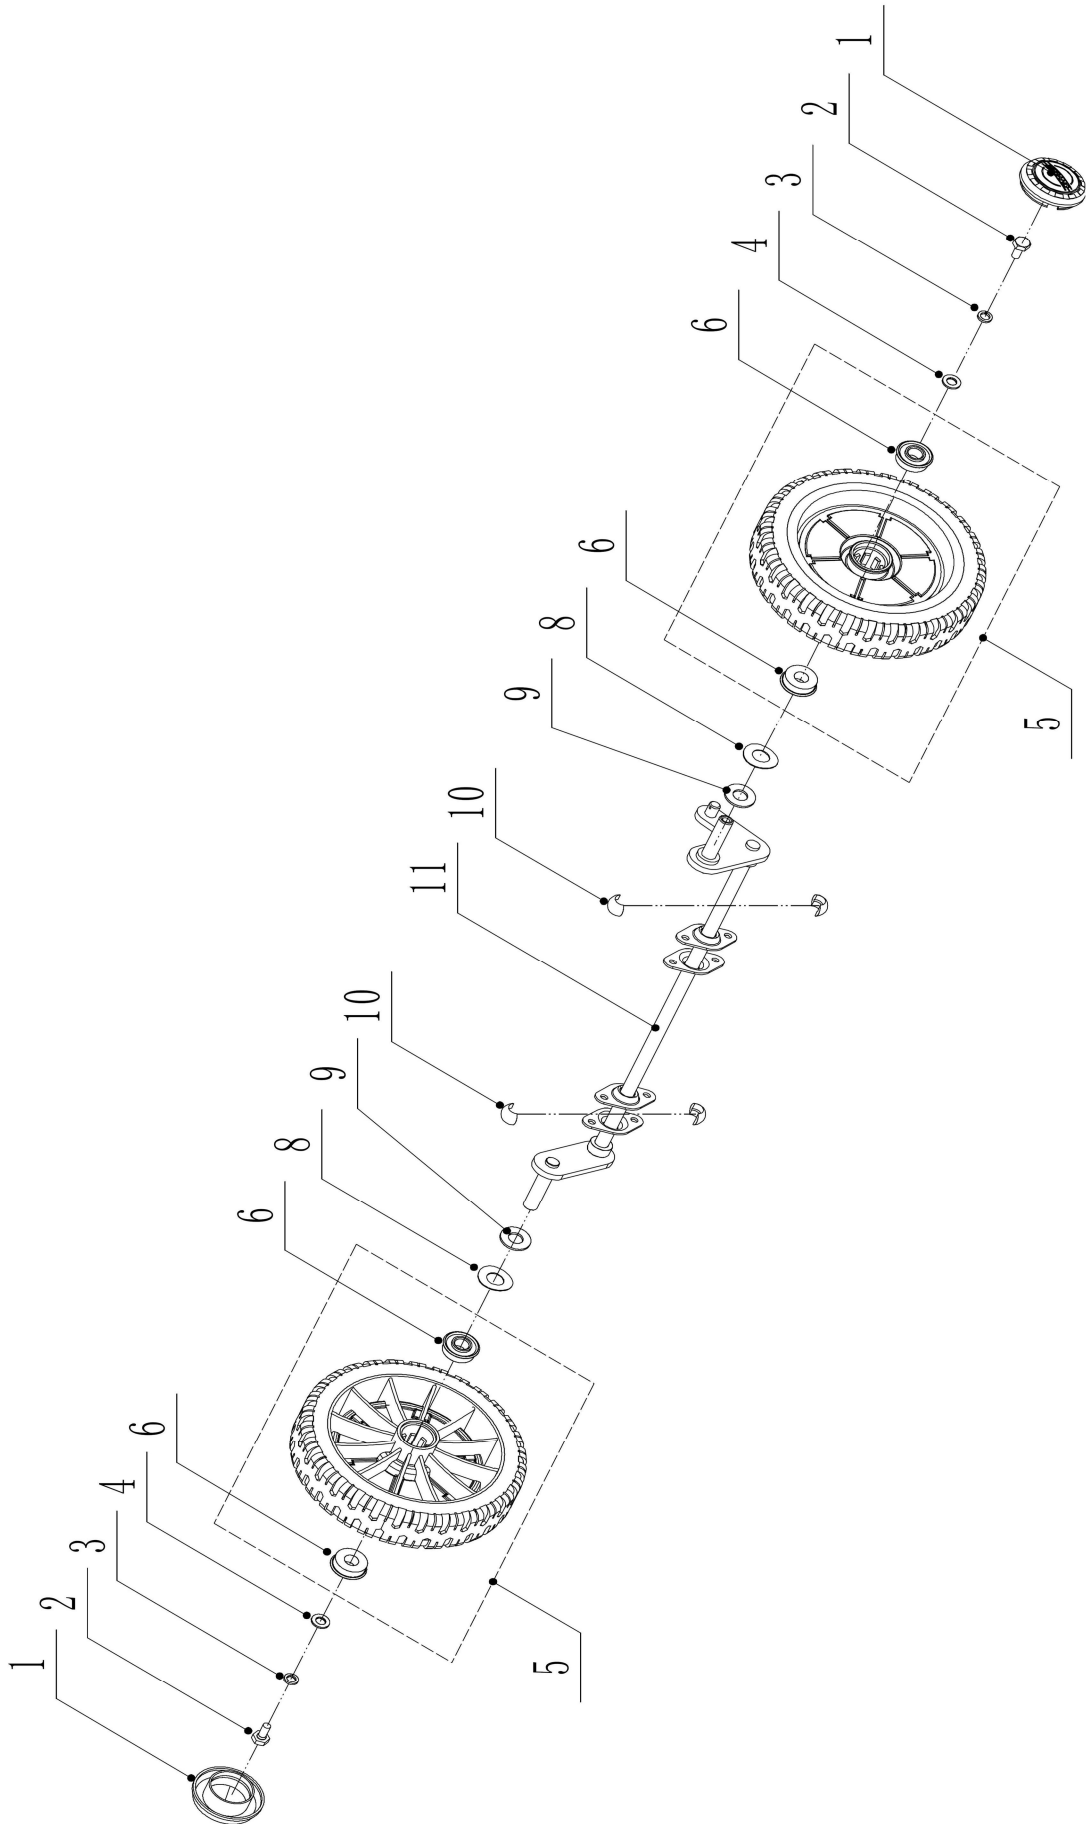

## VRS 5500

No	Code	Name	Qty	No	Code	Name	Qty
1	59731	Chassis	1				
2		Lock Nut - M6	15				
3	59732	Graduator	1				
4		Screw - M6x15	3				
5		Side Discharge Cover Pivot	1				
6		Lock Nut - M6	2				
7	59733	Side Discharge Cover Bracket	1				
8	59734	Side Discharge Cover	1				
9	59735	Side Discharge Deflector	1				
10		Bolt - M6x14	2				
11	59736	Side Discharge Cover Spring	1				
12		Bolt - M8x16	8				
13		Screw - M5x12	4				
14	59737	Tooth Disc	2				
15	59738	Right Handle Bracket	1				
16		Lock Nut - M5	4				
17		Lock Nut - M8	8				
18		Bolt - M6x12	14				
19	59739	Connector	1				
20	59740	Upper Shield	1				
21		Screw - ST4.2x9.5	2				
22		Spacer	1				
24	59741	Rear Cover	1				
25	59742	Rear Cover Pivot	1				
26	59743	Rear Cover Spring	1				
27		Screw - ST4.2x13	3				
29		Sealing Strip	1				
30	59744	Upper Bearing Bracket	2				
31	59745	Left Handle Bracket	1				
32	59746	Pivot-Trailing Flap	1				
33	59747	Trailing Flap	1				
34	59748	Mulching Plug	1				
35		Washer	2				
36	59749	Connecting Rod Spring	1				
37	59750	Connecting Rod	1				
38		Check ring	2				

**Main body**

**VRS 5500**

**Blade components**

VRS 5500

Front axle