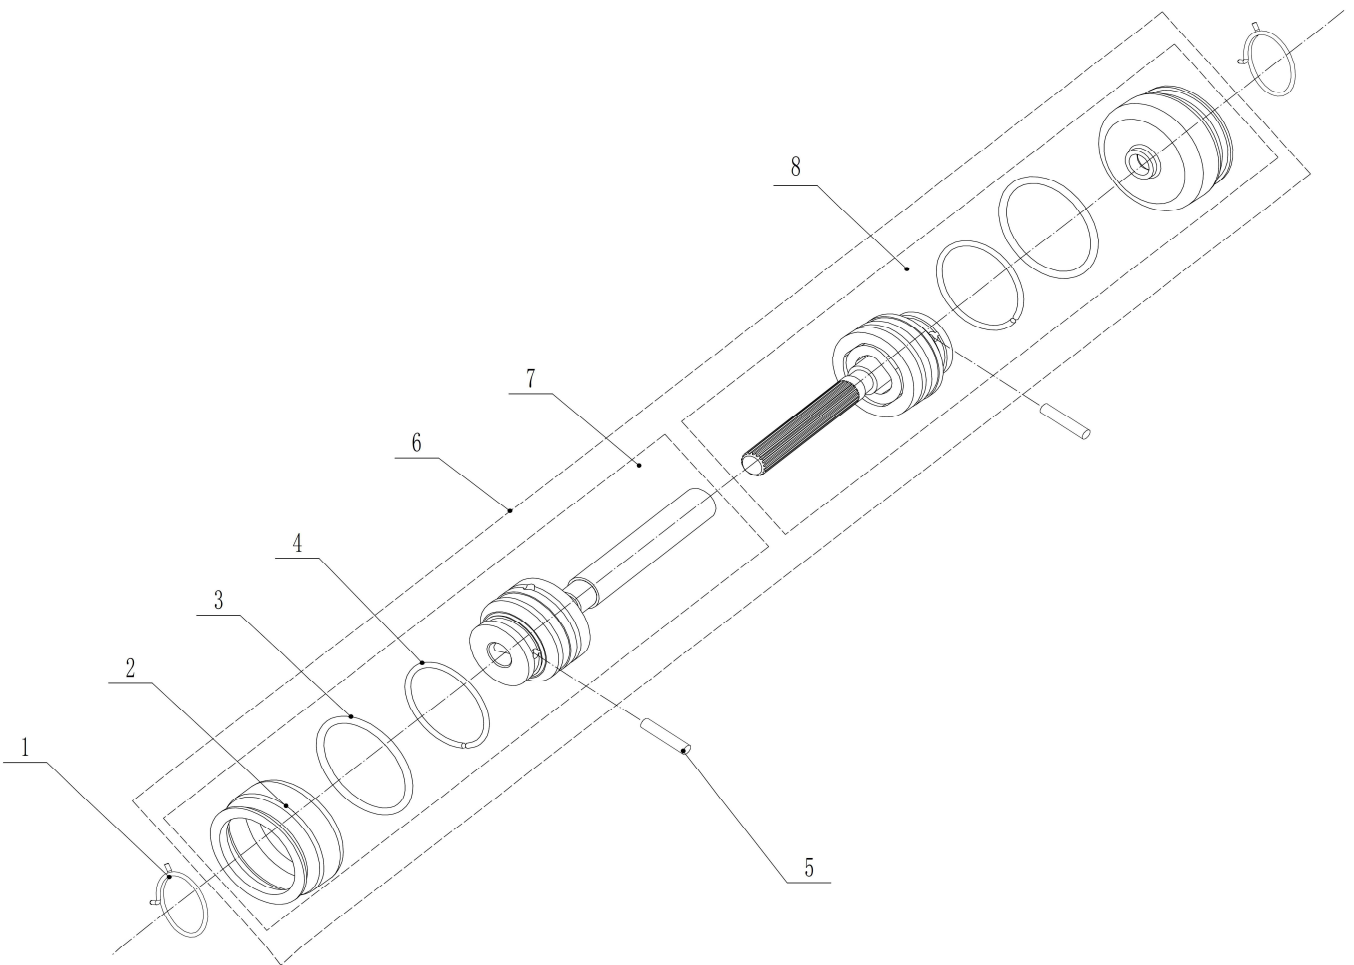

**Rear axle**

**VRS 5500**

**Handle and controls**

**EXPLODED PARTS LIST****VRS 5500**

No	Code	Name	Qty	No	Code	Name	Qty
1	59788	Handle	1				
2	59789	Handle Sheath	1				
3	59790	Clutch Lever Weldment	1				
4	59791	Brake Lever Weldment	1				
5	59792	Control Box Upper Cover	1				
6	59793	Speed Control Grip	1				
7		Screw - ST2.9x13	2				
8	59794	Throttle Grip	1				
9		Cross Slot Screw - M6x60	2				
10		Cross Slot Screw - M6x50	1				
11	59795	Control Box Lower Cover	1				
12	59796	Brake Cable	1				
13	59797	Clutch Calbe	1				
14		Screw	4				
15		Cable Tie	1				
16		Spacer	3				
17	59798	Throttle Bracket	1				
18		Lock Nut	1				
19	59799	Speed Control Bracket	1				
20	59800	Throttle Cable	1				
21	59801	Speed Control Cable	1				
22		Cable Hook	1				
23		Spacer - M5	1				
24		Screw - M5x8	1				
25	59802	Fix Cap	2				
26	59803	Connecting Bolt	2				
27	59804	Lock Lever	2				
28	59805	Axis Pin	2				
29	59806	Spacer	2				
30	59807	Spacer	4				
31	59808	Tooth Disc Kit	2				
32		Lock Nut	2				

**Handle and controls**

**VRS 5500**

**Grass catcher**

VRS 5500

Universal drive shaft