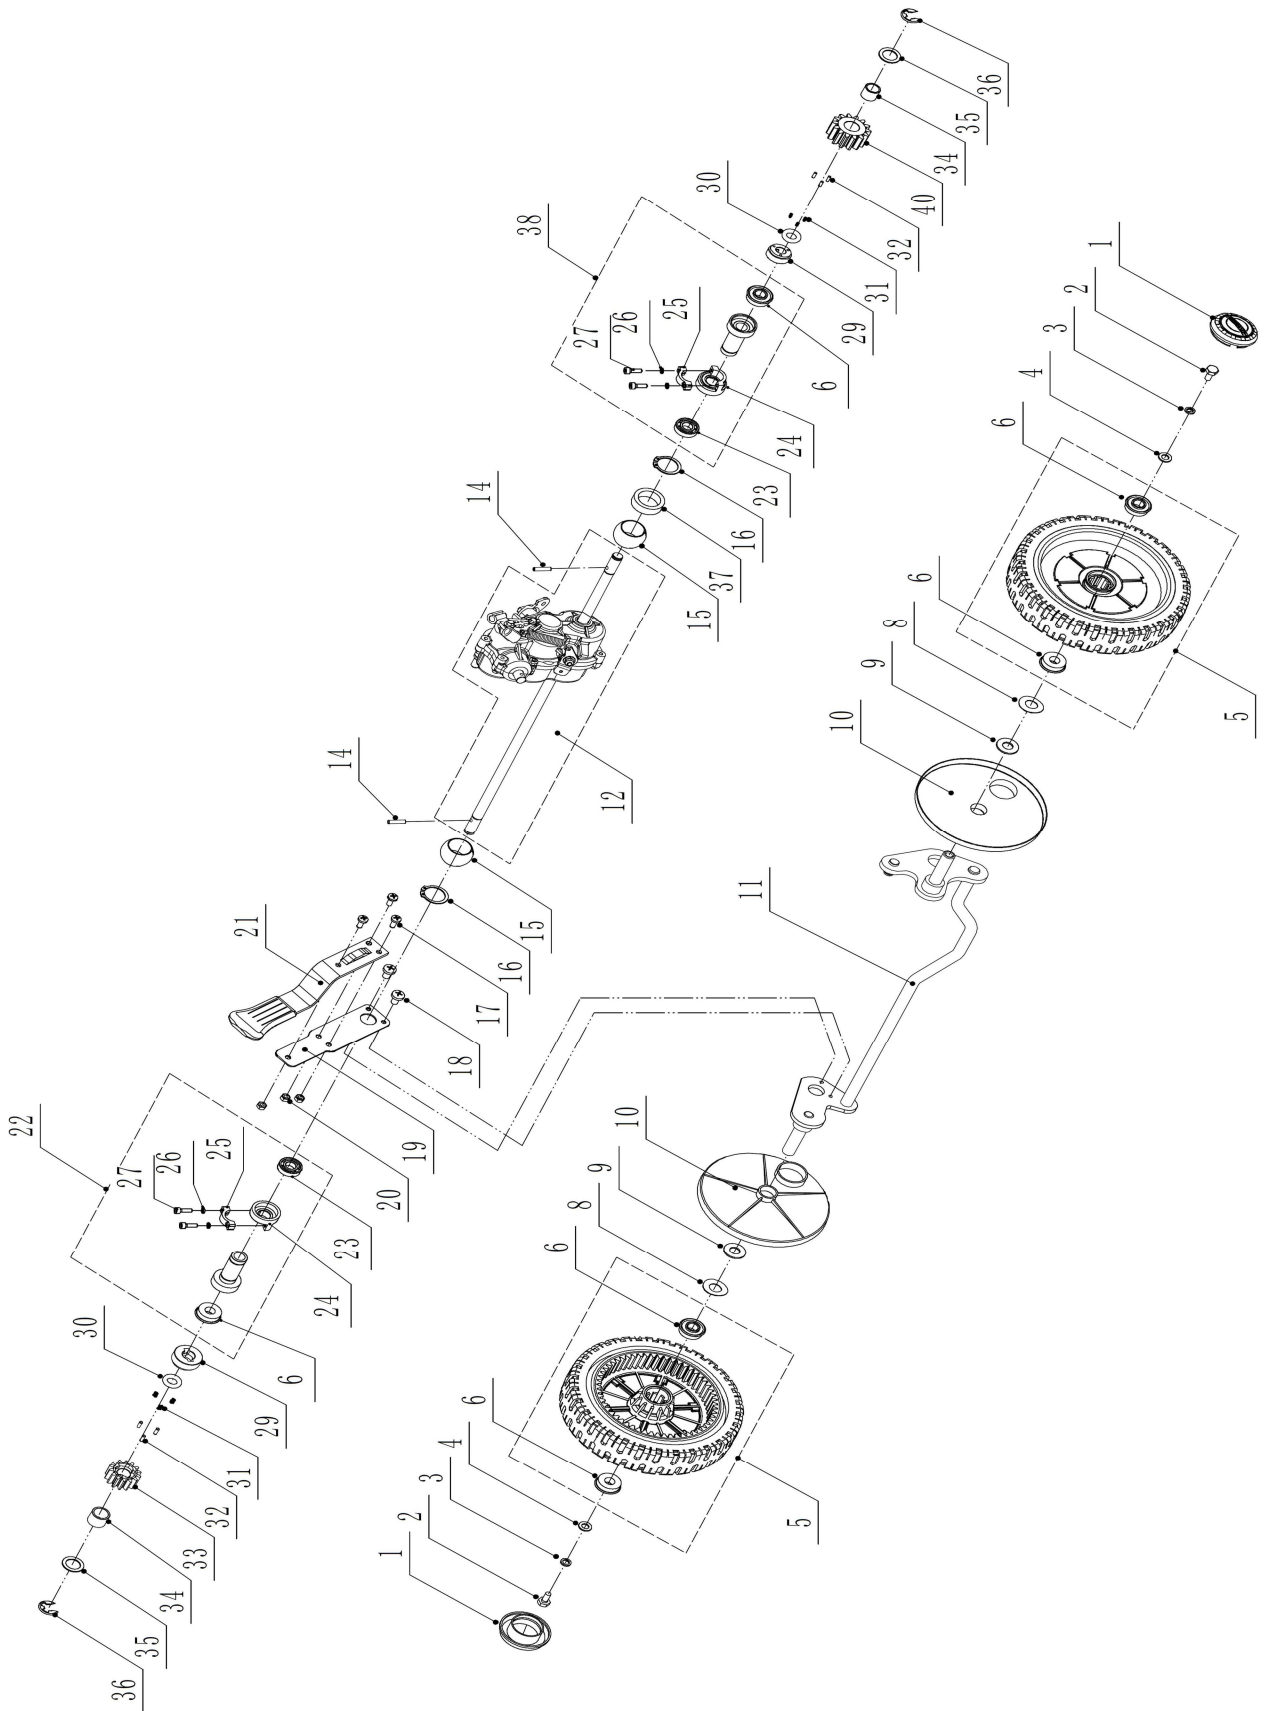

VRS 5500

Rear Axle

EXPLODED PARTS LIST

Year: 2019

Page(s): 8/14

VRS 5500

No	Code	Name	Qty	No	Code	Name	Qty
1		Wheel Cap	2				
2		Bolt - M8x15	2				
3		Sping Washer - M8	2				
4		Spacer - M8	2				
5	59768	Rear Wheel Assembly	2				
6		Bearing	6				
8		Spacer	2				
9		Washer	2				
10	59769	Anti-Dust Shield	2				
11	59770	Rear axle Weldment	1				
12	59771	Gearbox Assembly	1				
14	59772	Pin	2				
15	59773	Nylon Spherical Bearing	2				
16		Check Ring	2				
17		Cross Slot Screw - M6x14	3				
18		Cross Slot Screw - M5x8	2				
19	59774	Flat Spring	1				
20		Lock Nut - M6	3				
21	59775	Adjustment Lever	1				
22	59776	Right Bearing Kit	1				
23		Deep Groove Ball Bearing	2				
24		Bearing Bracket	2				
25		Bearing Bracket Cover	2				
26		Spring Washer - M5	4				
27		Screw - M5x20	4				
29	59777	One-Way Block	2				
30	59778	O-ring	2				
31	59779	Spring	6				
32	59780	Pin	6				
33	59781	Right Drive Pinion	1				
34	59782	Bearing	2				
35	59783	Spacer	2				
36	59784	Check Ring	2				
37	59785	Spacer	1				
38	59786	Left Bearing Sheath Assembly	1				
39		Left Bearing Sheath	1				
40	59787	Left Drive Pinion	1				

Rear axle