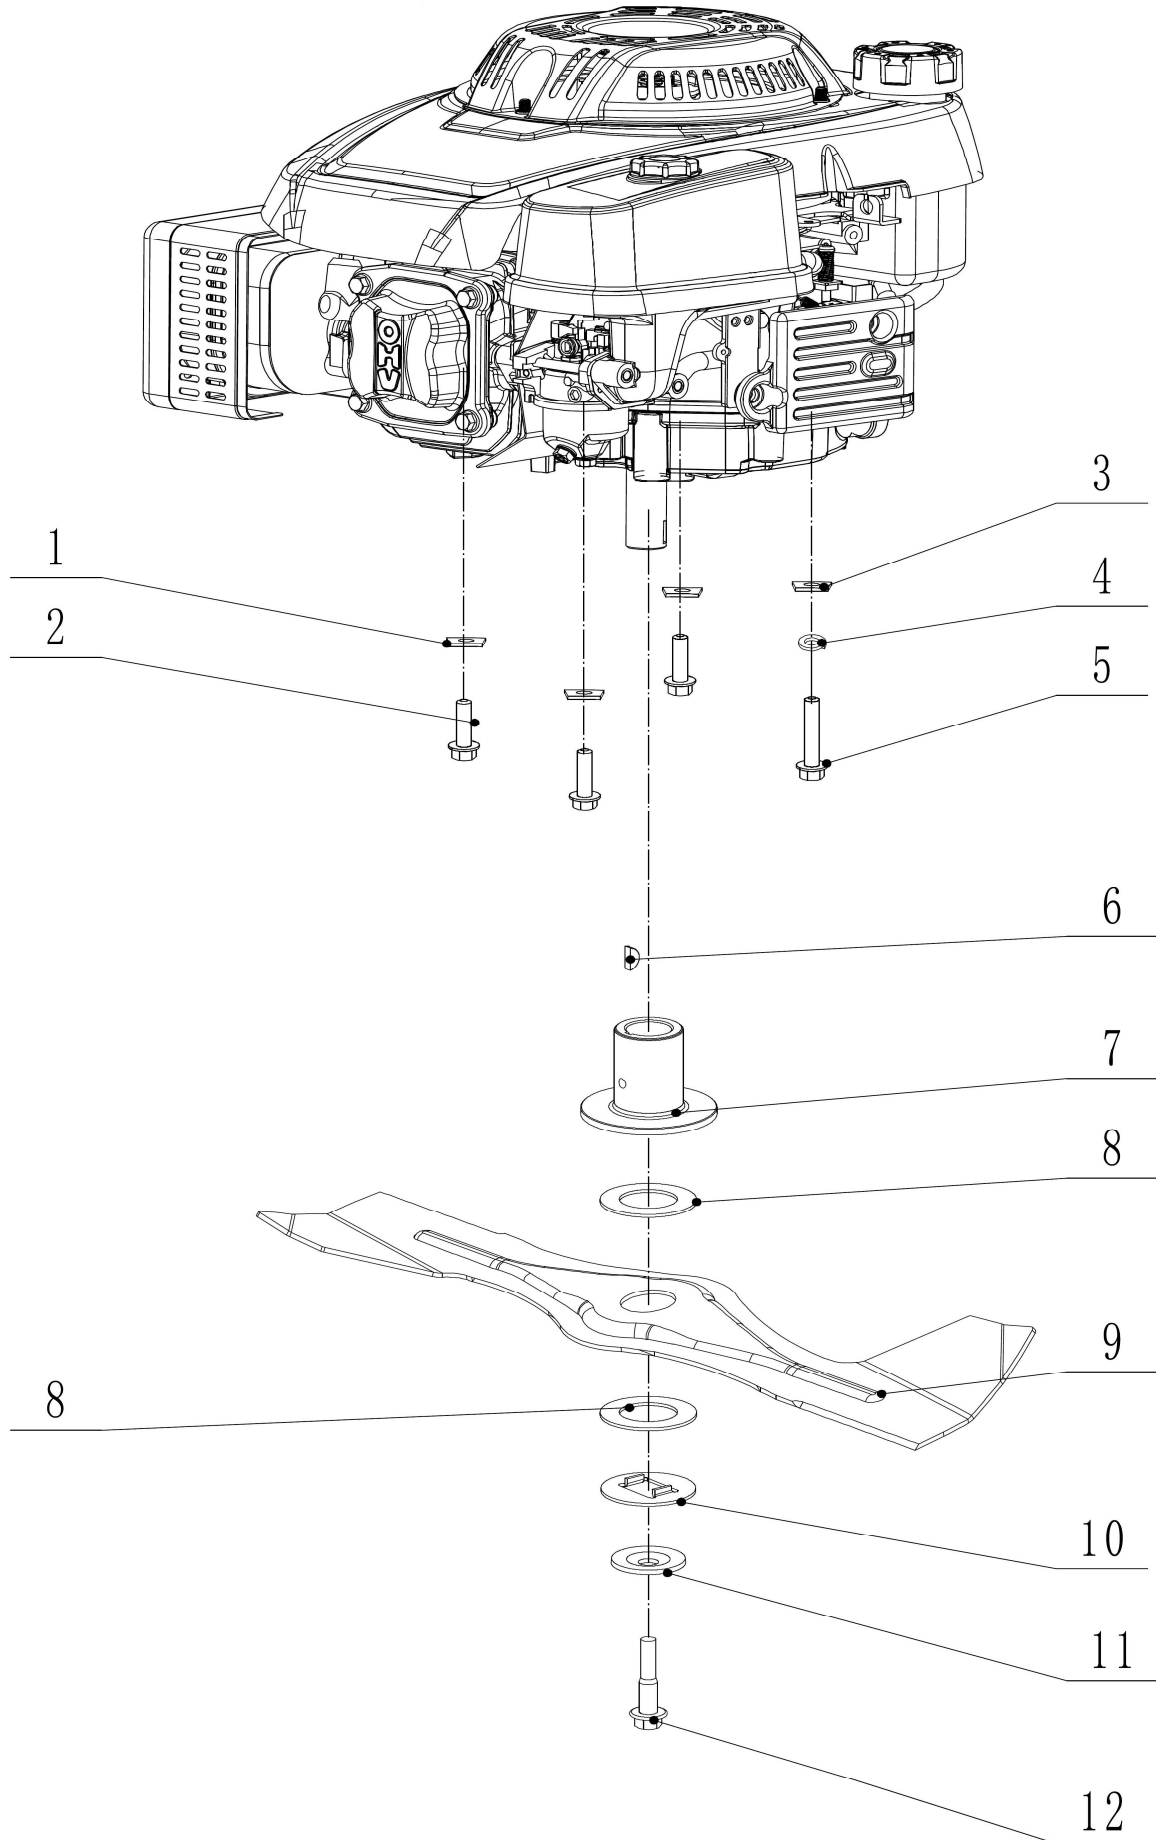

## VRS 5500

**Main body**

## VRS 5500

No	Code	Name	Qty	No	Code	Name	Qty
1	59731	Chassis	1				
2		Lock Nut - M6	15				
3	59732	Graduator	1				
4		Screw - M6x15	3				
5		Side Discharge Cover Pivot	1				
6		Lock Nut - M6	2				
7	59733	Side Discharge Cover Bracket	1				
8	59734	Side Discharge Cover	1				
9	59735	Side Discharge Deflector	1				
10		Bolt - M6x14	2				
11	59736	Side Discharge Cover Spring	1				
12		Bolt - M8x16	8				
13		Screw - M5x12	4				
14	59737	Tooth Disc	2				
15	59738	Right Handle Bracket	1				
16		Lock Nut - M5	4				
17		Lock Nut - M8	8				
18		Bolt - M6x12	14				
19	59739	Connector	1				
20	59740	Upper Shield	1				
21		Screw - ST4.2x9.5	2				
22		Spacer	1				
24	59741	Rear Cover	1				
25	59742	Rear Cover Pivot	1				
26	59743	Rear Cover Spring	1				
27		Screw - ST4.2x13	3				
29		Sealing Strip	1				
30	59744	Upper Bearing Bracket	2				
31	59745	Left Handle Bracket	1				
32	59746	Pivot-Trailing Flap	1				
33	59747	Trailing Flap	1				
34	59748	Mulching Plug	1				
35		Washer	2				
36	59749	Connecting Rod Spring	1				
37	59750	Connecting Rod	1				
38		Check ring	2				

**Main body**

**VRS 5500**

**Blade components**

VRS 5500

Front axle