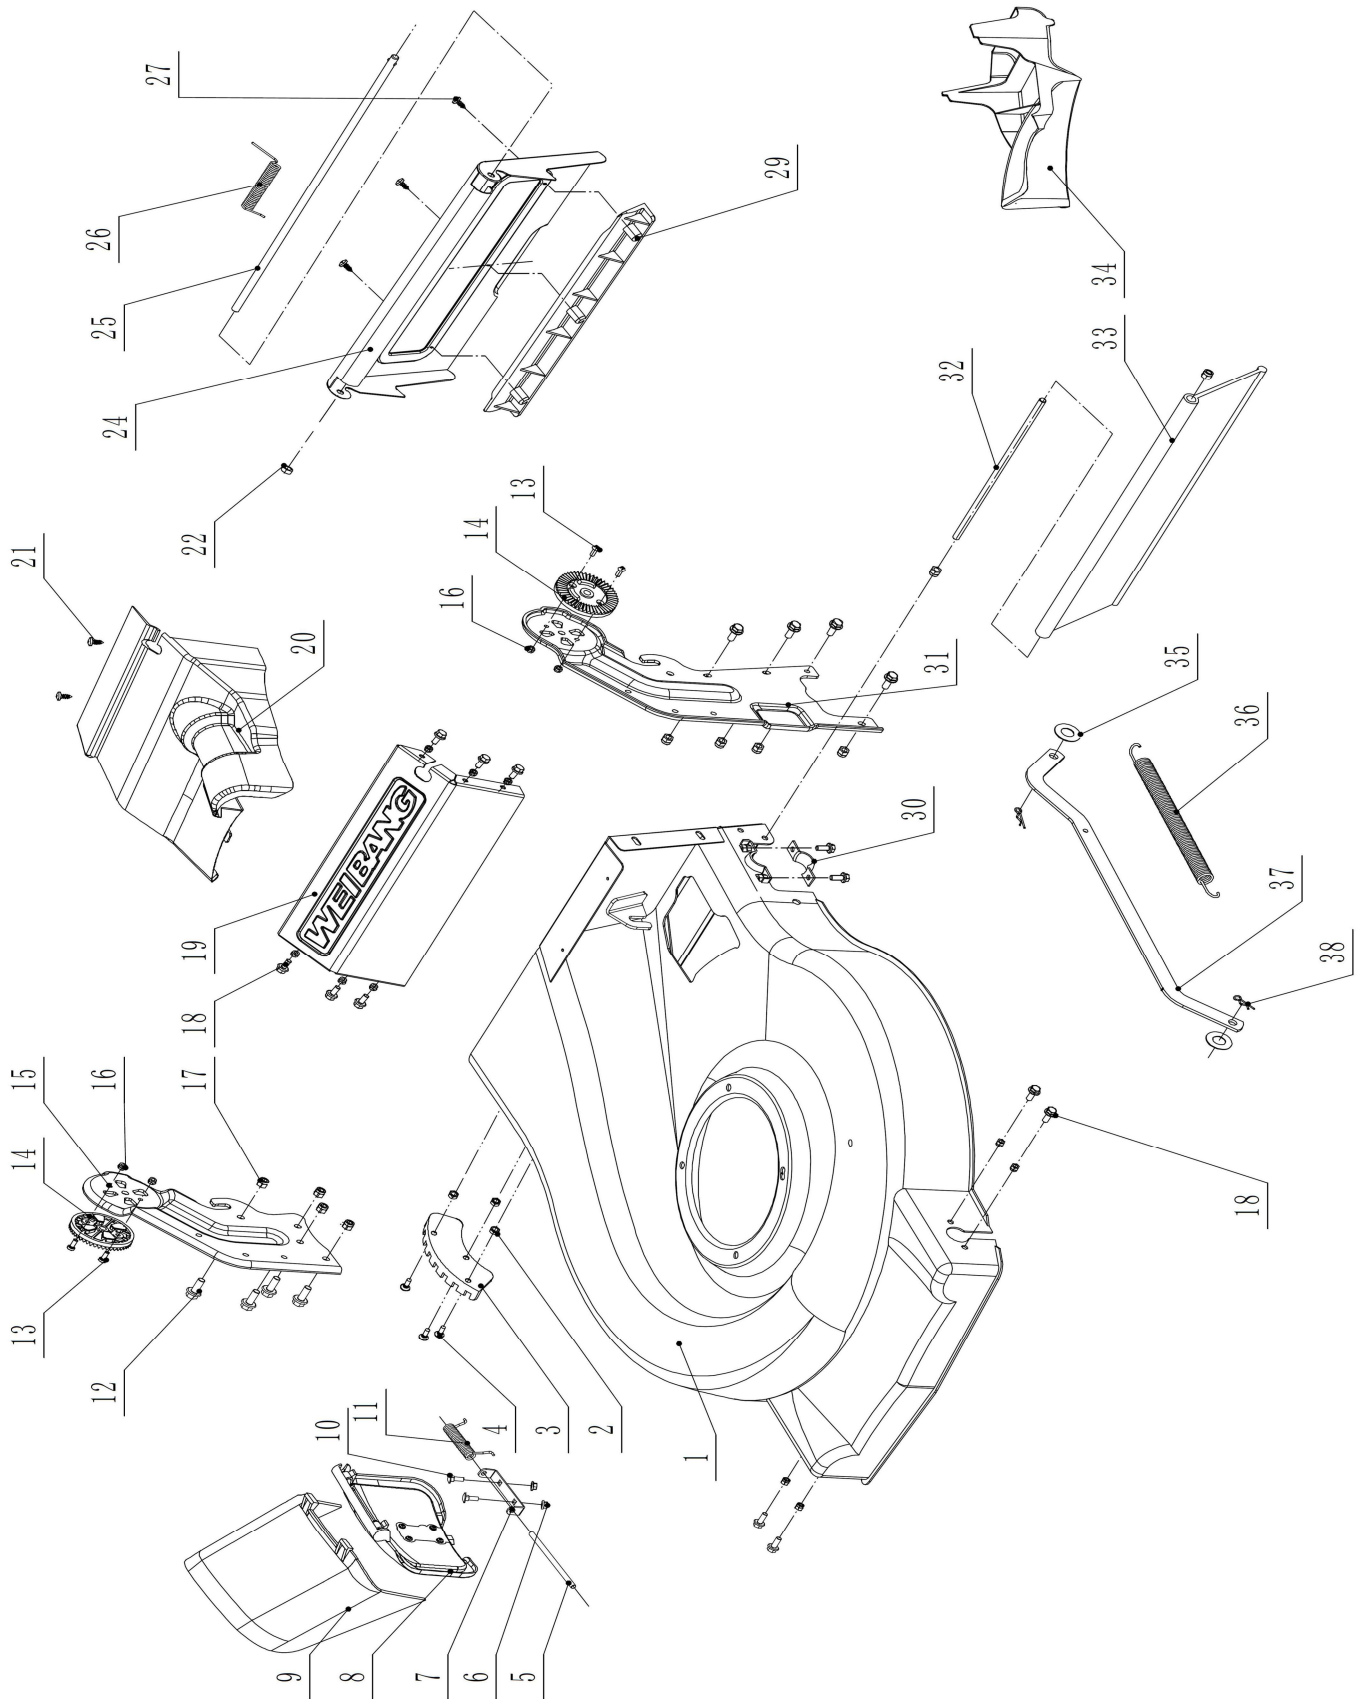

## VRS 5500

**Main body**

## VRS 5500

No	Code	Name	Qty	No	Code	Name	Qty
1	59731	Chassis	1				
2		Lock Nut - M6	15				
3	59732	Graduator	1				
4		Screw - M6x15	3				
5		Side Discharge Cover Pivot	1				
6		Lock Nut - M6	2				
7	59733	Side Discharge Cover Bracket	1				
8	59734	Side Discharge Cover	1				
9	59735	Side Discharge Deflector	1				
10		Bolt - M6x14	2				
11	59736	Side Discharge Cover Spring	1				
12		Bolt - M8x16	8				
13		Screw - M5x12	4				
14	59737	Tooth Disc	2				
15	59738	Right Handle Bracket	1				
16		Lock Nut - M5	4				
17		Lock Nut - M8	8				
18		Bolt - M6x12	14				
19	59739	Connector	1				
20	59740	Upper Shield	1				
21		Screw - ST4.2x9.5	2				
22		Spacer	1				
24	59741	Rear Cover	1				
25	59742	Rear Cover Pivot	1				
26	59743	Rear Cover Spring	1				
27		Screw - ST4.2x13	3				
29		Sealing Strip	1				
30	59744	Upper Bearing Bracket	2				
31	59745	Left Handle Bracket	1				
32	59746	Pivot-Trailing Flap	1				
33	59747	Trailing Flap	1				
34	59748	Mulching Plug	1				
35		Washer	2				
36	59749	Connecting Rod Spring	1				
37	59750	Connecting Rod	1				
38		Check ring	2				