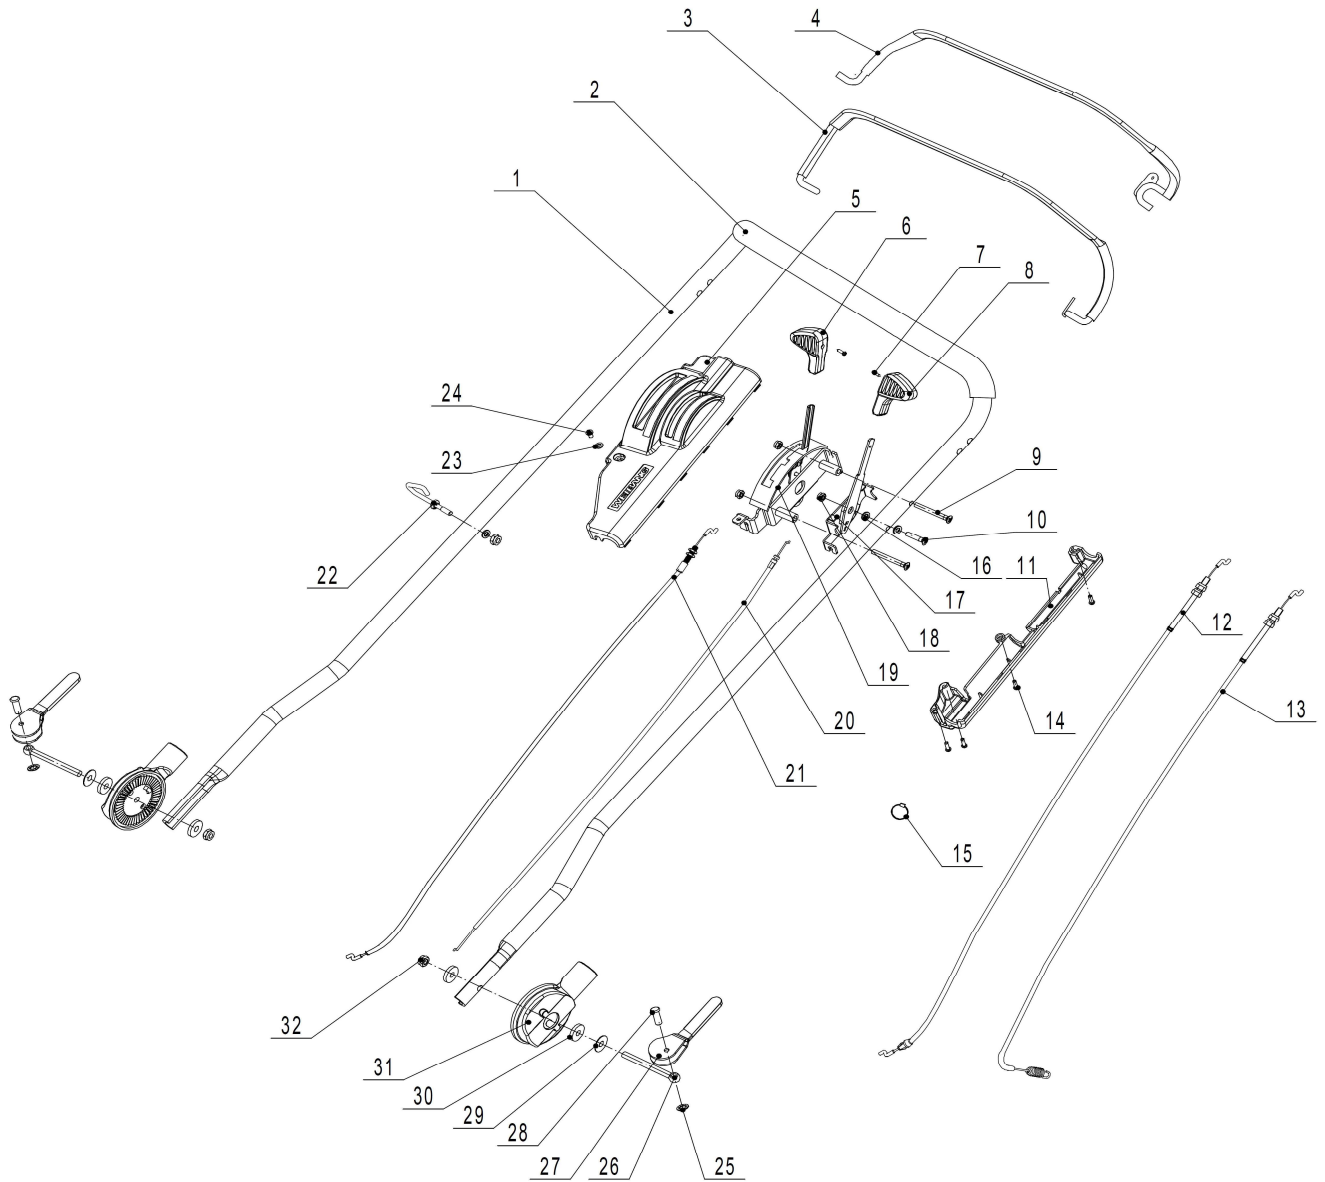

VRS 5500

Handle and controls

EXPLODED PARTS LIST

VRS 5500

No	Code	Name	Qty	No	Code	Name	Qty
1	59788	Handle	1				
2	59789	Handle Sheath	1				
3	59790	Clutch Lever Weldment	1				
4	59791	Brake Lever Weldment	1				
5	59792	Control Box Upper Cover	1				
6	59793	Speed Control Grip	1				
7		Screw - ST2.9x13	2				
8	59794	Throttle Grip	1				
9		Cross Slot Screw - M6x60	2				
10		Cross Slot Screw - M6x50	1				
11	59795	Control Box Lower Cover	1				
12	59796	Brake Cable	1				
13	59797	Clutch Calbe	1				
14		Screw	4				
15		Cable Tie	1				
16		Spacer	3				
17	59798	Throttle Bracket	1				
18		Lock Nut	1				
19	59799	Speed Control Bracket	1				
20	59800	Throttle Cable	1				
21	59801	Speed Control Cable	1				
22		Cable Hook	1				
23		Spacer - M5	1				
24		Screw - M5x8	1				
25	59802	Fix Cap	2				
26	59803	Connecting Bolt	2				
27	59804	Lock Lever	2				
28	59805	Axis Pin	2				
29	59806	Spacer	2				
30	59807	Spacer	4				
31	59808	Tooth Disc Kit	2				
32		Lock Nut	2				

Handle and controls