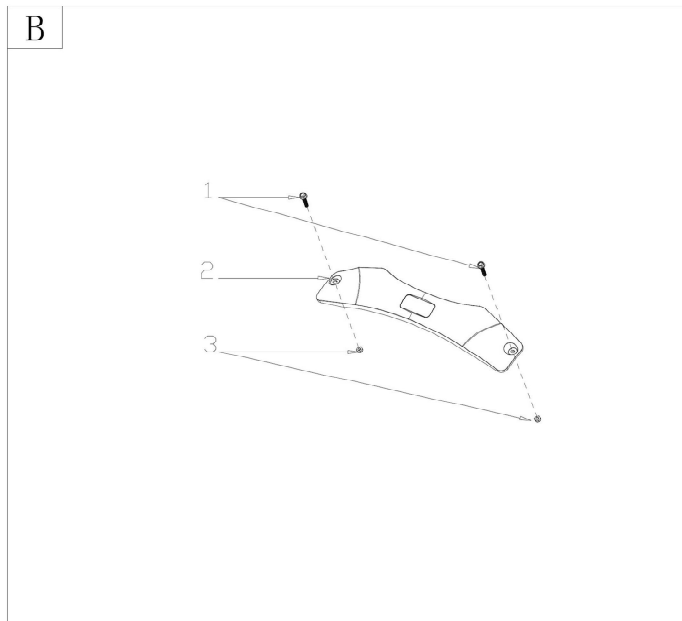

VS 51 P

A

B

## VS 51 P

No	Code	Name	Qty	No	Code	Name	Qty
<b>Part A</b>				<b>Part E</b>			
A-1	049697	Brake Lever	1	E-1	049723	Rear Wheel Shaft Assy	1
A-2	049698	Plastic Decoration	1	E-2		Nut M8	4
A-3	049699	Limiting Stopper	1	E-3		Bolt	4
A-4	049700	Foam Pipe	1	E-4	049724	Inner Wheel Cover	2
A-5	049701	Upper Handle	1	E-5		Spring Washer	4
A-6		Nut	2	E-6		Bolt	2
A-7	049702	Cable Fixing Clamp	1	E-7	049725	Ball Bearing	4
A-8	047643	Brake Cable	1	E-8	049726	10" Wheel Assy	2
A-9		Bolt	1	E-9		Flat Washer	2
A-10	049704	Middle Handle	2	E-10		Nut	4
A-11		Bolt	4	E-11	049727	10" Wheel Cover	2
A-12		Flat Washer	6	E-12		Height Adjustment Handle	1
A-13		Knob	4	E-13	049728	Front Wheel Shaft	1
A-14		Nut	4	E-14		Nut	1
A-15		Rope Guide	1	E-15	049729	Bearing	4
A-16	049706	Handle Plug	4	E-16	049730	7" Wheel	2
A-17		Cable Support	1	E-17	049731	7" Wheel Cover	2
A-18	049707	Lower Handle	1	E-18	049732	Height Adjustment Connecting Rod	1
A-19		Bolt	2	E-19		Split Pin	1
A-20		Nut	4				
<b>Part B</b>							
B-1		Bolt	2				
B-2	049708	Handle Panel	1				
B-3		Nut	2				
<b>Part C</b>							
C-1		Engine	1				
C-2	049709	Screw	3				
C-3	049710	Flat Key	1				
C-4	047641	Blade adapter	1				
C-5	047640	20" Blade	1				
C-6	049713	Blade Washer	1				
C-7	047642	Blade Bolt	1				
<b>Part D</b>							
D-1		Bolt	2				
D-2	049715	Height Adjustment Plate	1				
D-3		Nut M8	1				
D-4		Deck	1				
D-5	049716	Loint lever	1				
D-6	049717	Front Plastic Face	1				
D-7		Screw	3				
D-8		Nut	2				
D-9	049718	Side Discharge Bracket	1				
D-10		Bolt	2				
D-11	049719	Side Discharge Cover Shaft	1				
D-12	049720	Side Discharge Cover Spring	1				
D-13	049721	Side Discharge Cover	1				
D-14	049722	Side-Discharge Guiding Board	1				