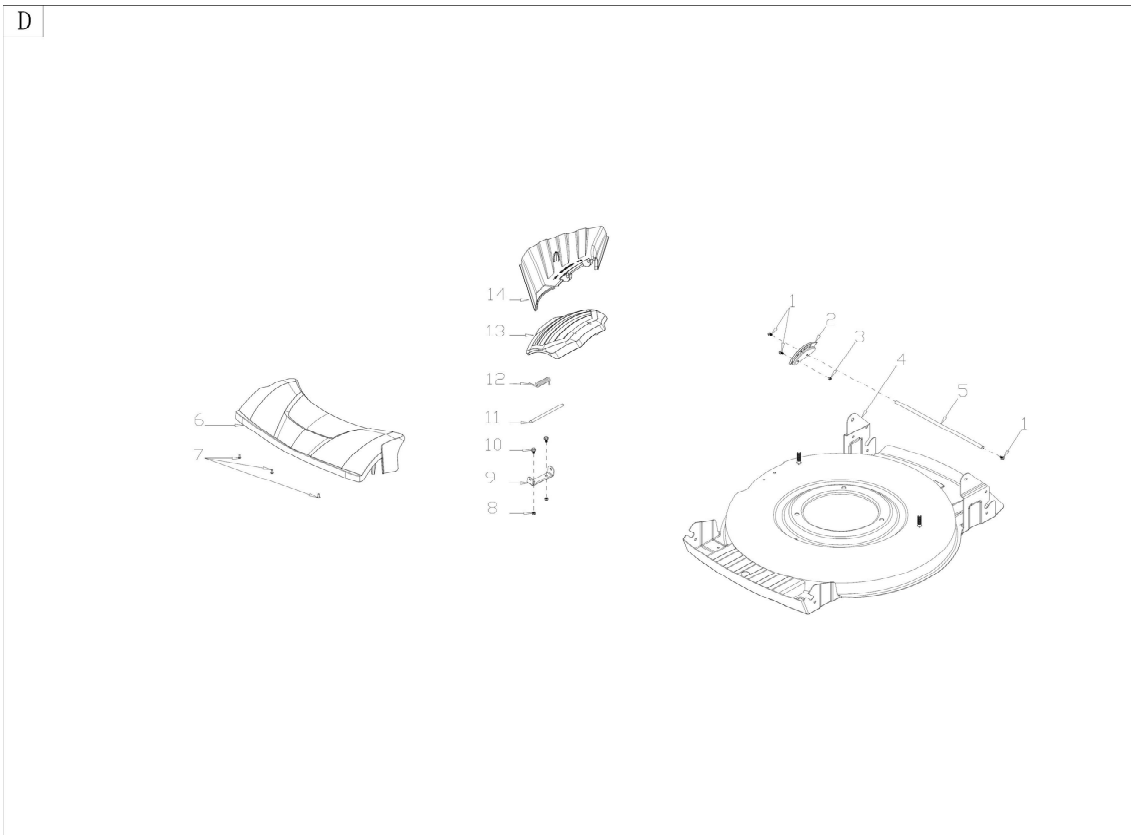

# EXPLODED PARTS LIST

Year: 2017

Page(s): 3/3

## VS 51 P

No	Code	Name	Qty	No	Code	Name	Qty
<b>Part A</b>				<b>Part E</b>			
A-1	049697	Brake Lever	1	E-1	049723	Rear Wheel Shaft Assy	1
A-2	049698	Plastic Decoration	1	E-2		Nut M8	4
A-3	049699	Limiting Stopper	1	E-3		Bolt	4
A-4	049700	Foam Pipe	1	E-4	049724	Inner Wheel Cover	2
A-5	049701	Upper Handle	1	E-5		Spring Washer	4
A-6		Nut	2	E-6		Bolt	2
A-7	049702	Cable Fixing Clamp	1	E-7	049725	Ball Bearing	4
A-8	047643	Brake Cable	1	E-8	049726	10" Wheel Assy	2
A-9		Bolt	1	E-9		Flat Washer	2
A-10	049704	Middle Handle	2	E-10		Nut	4
A-11		Bolt	4	E-11	049727	10" Wheel Cover	2
A-12		Flat Washer	6	E-12		Height Adjustment Handle	1
A-13		Knob	4	E-13	049728	Front Wheel Shaft	1
A-14		Nut	4	E-14		Nut	1
A-15		Rope Guide	1	E-15	049729	Bearing	4
A-16	049706	Handle Plug	4	E-16	049730	7" Wheel	2
A-17		Cable Support	1	E-17	049731	7" Wheel Cover	2
A-18	049707	Lower Handle	1	E-18	049732	Height Adjustment Connecting Rod	1
A-19		Bolt	2	E-19		Split Pin	1
A-20		Nut	4				
<b>Part B</b>							
B-1		Bolt	2				
B-2	049708	Handle Panel	1				
B-3		Nut	2				
<b>Part C</b>							
C-1		Engine	1				
C-2	049709	Screw	3				
C-3	049710	Flat Key	1				
C-4	047641	Blade adapter	1				
C-5	047640	20" Blade	1				
C-6	049713	Blade Washer	1				
C-7	047642	Blade Bolt	1				
<b>Part D</b>							
D-1		Bolt	2				
D-2	049715	Height Adjustment Plate	1				
D-3		Nut M8	1				
D-4		Deck	1				
D-5	049716	Loint lever	1				
D-6	049717	Front Plastic Face	1				
D-7		Screw	3				
D-8		Nut	2				
D-9	049718	Side Discharge Bracket	1				
D-10		Bolt	2				
D-11	049719	Side Discharge Cover Shaft	1				
D-12	049720	Side Discharge Cover Spring	1				
D-13	049721	Side Discharge Cover	1				
D-14	049722	Side-Discharge Guiding Board	1				