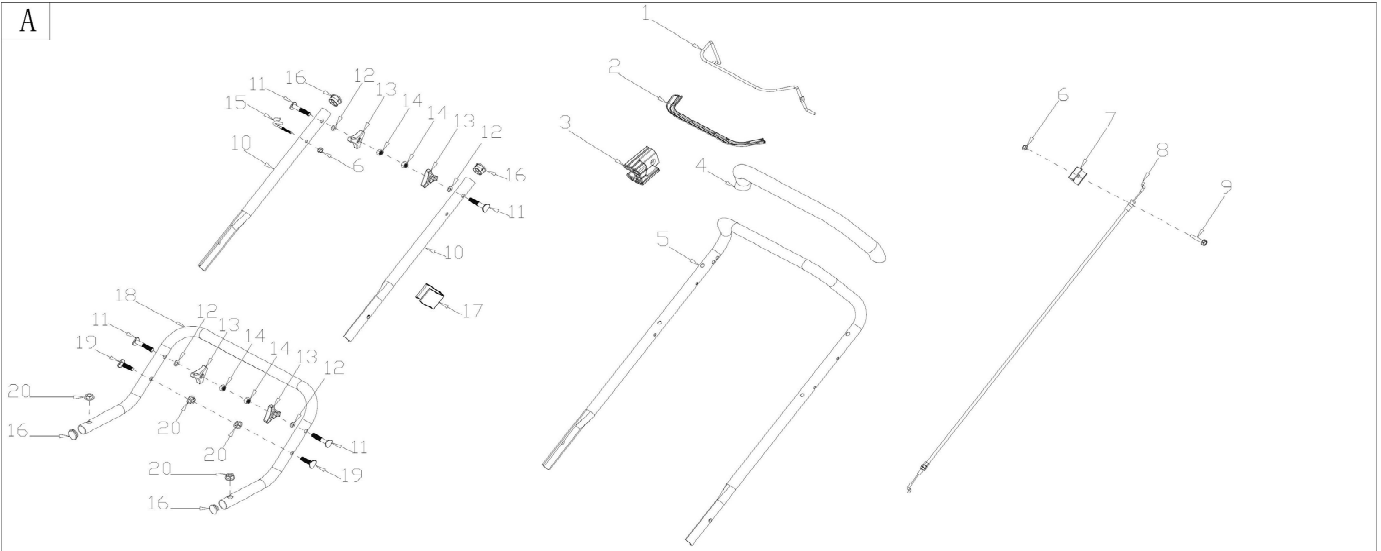

VS 51 P

A

B

# EXPLODED PARTS LIST

Year: 2017

Page(s): 3/3

## VS 51 P

No	Code	Name	Qty	No	Code	Name	Qty
<b>Part A</b>				<b>Part E</b>			
A-1	049697	Brake Lever	1	E-1	049723	Rear Wheel Shaft Assy	1
A-2	049698	Plastic Decoration	1	E-2		Nut M8	4
A-3	049699	Limiting Stopper	1	E-3		Bolt	4
A-4	049700	Foam Pipe	1	E-4	049724	Inner Wheel Cover	2
A-5	049701	Upper Handle	1	E-5		Spring Washer	4
A-6		Nut	2	E-6		Bolt	2
A-7	049702	Cable Fixing Clamp	1	E-7	049725	Ball Bearing	4
A-8	047643	Brake Cable	1	E-8	049726	10" Wheel Assy	2
A-9		Bolt	1	E-9		Flat Washer	2
A-10	049704	Middle Handle	2	E-10		Nut	4
A-11		Bolt	4	E-11	049727	10" Wheel Cover	2
A-12		Flat Washer	6	E-12		Height Adjustment Handle	1
A-13		Knob	4	E-13	049728	Front Wheel Shaft	1
A-14		Nut	4	E-14		Nut	1
A-15		Rope Guide	1	E-15	049729	Bearing	4
A-16	049706	Handle Plug	4	E-16	049730	7" Wheel	2
A-17		Cable Support	1	E-17	049731	7" Wheel Cover	2
A-18	049707	Lower Handle	1	E-18	049732	Height Adjustment Connecting Rod	1
A-19		Bolt	2	E-19		Split Pin	1
A-20		Nut	4				
<b>Part B</b>							
B-1		Bolt	2				
B-2	049708	Handle Panel	1				
B-3		Nut	2				
<b>Part C</b>							
C-1		Engine	1				
C-2	049709	Screw	3				
C-3	049710	Flat Key	1				
C-4	047641	Blade adapter	1				
C-5	047640	20" Blade	1				
C-6	049713	Blade Washer	1				
C-7	047642	Blade Bolt	1				
<b>Part D</b>							
D-1		Bolt	2				
D-2	049715	Height Adjustment Plate	1				
D-3		Nut M8	1				
D-4		Deck	1				
D-5	049716	Loint lever	1				
D-6	049717	Front Plastic Face	1				
D-7		Screw	3				
D-8		Nut	2				
D-9	049718	Side Discharge Bracket	1				
D-10		Bolt	2				
D-11	049719	Side Discharge Cover Shaft	1				
D-12	049720	Side Discharge Cover Spring	1				
D-13	049721	Side Discharge Cover	1				
D-14	049722	Side-Discharge Guiding Board	1				