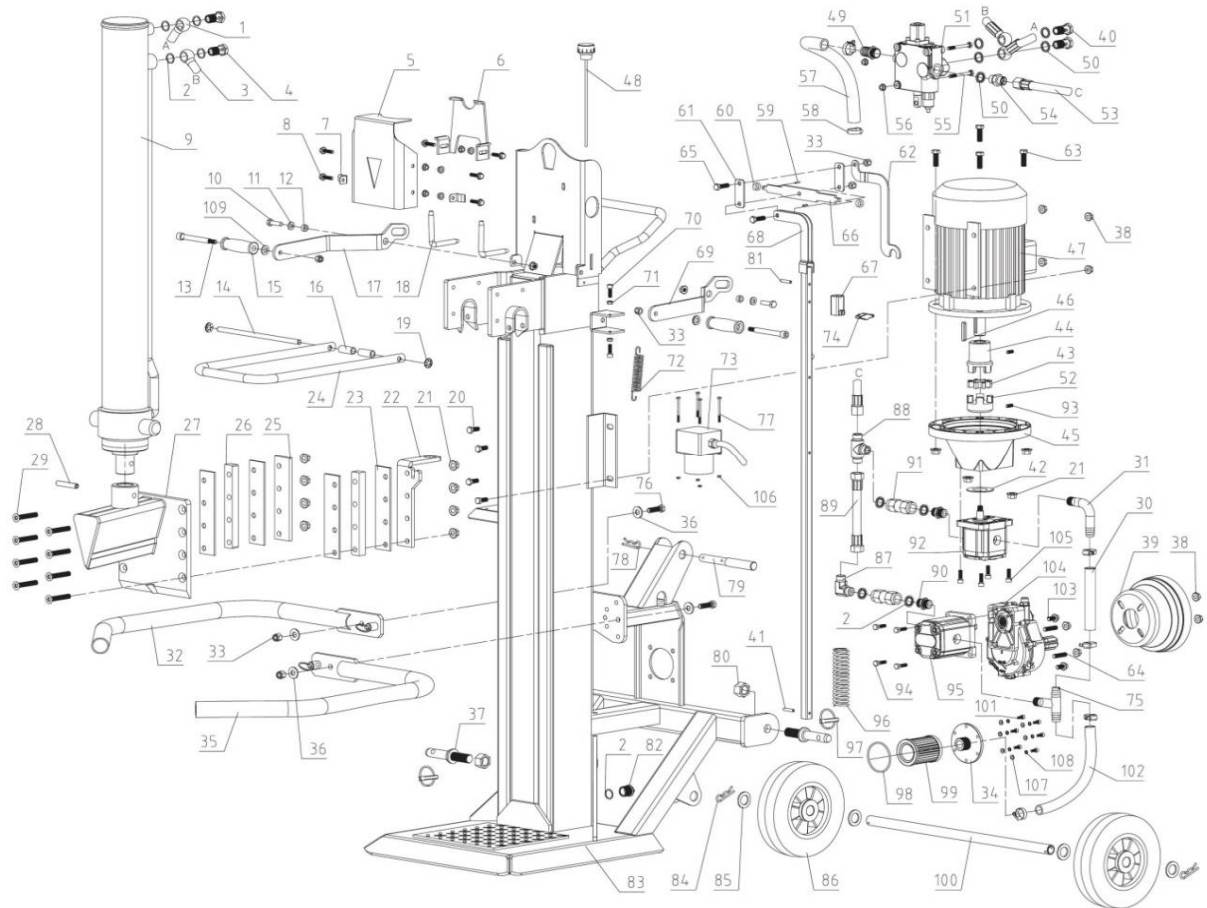

LSP 13T

No	Code	Name	Qty	No	Code	Name	Qty
1	037935	Upper High Pressure Hose	1	25		Plate Left	1
2	037936	Seal Kit 22	9	26		Clamp Plate	2
3	037935	Lower High Pressure Hose	1	27	037940	Wedge Weldment	1
4	037937	Hose Link	2	28		Pin 12X70	1
5		Upper Guard	1	29		Screw M12X70	8
6		Lock Plate	1	30		Inlet Hose 2	1
7		Pin	2	31		Angle Fitting	1
8		Bolt M8X25	8	32		Guard Bracket Left	1
9		Cylinder	1	33		Locknut M10	6
10		Bolt M10X35	2	34		Flange	1
11		Washer 10	2	35		Guard Bracket Right	1
12		Sleeve 2	2	36		Big Washer 10	4
13		Screw	2	37		Pin	2
14		Lock Shaft	1	38		Hex Nut M10	10
15		Grip	2	39		Spline Shaft Guard	1
16		Sleeve	2	40		Valve Fitting	2
17		Arm Left	1	41		Pin 6X45	1
18		Cylinder Pin	2	42	037955	Ring	1
19		Spring Gasket 12	2	43		Coupler Ring	1
20		Bolt M10X25	4	44		Coupler 2	1
21		Flange Nut M12	12	45	037948	Cone Frame	1
22		Plate Right	1	46		Spline	1
23		Plate Middle	4	47	037951	Motor	1
24		Lock Stop	1	48		Cap	1