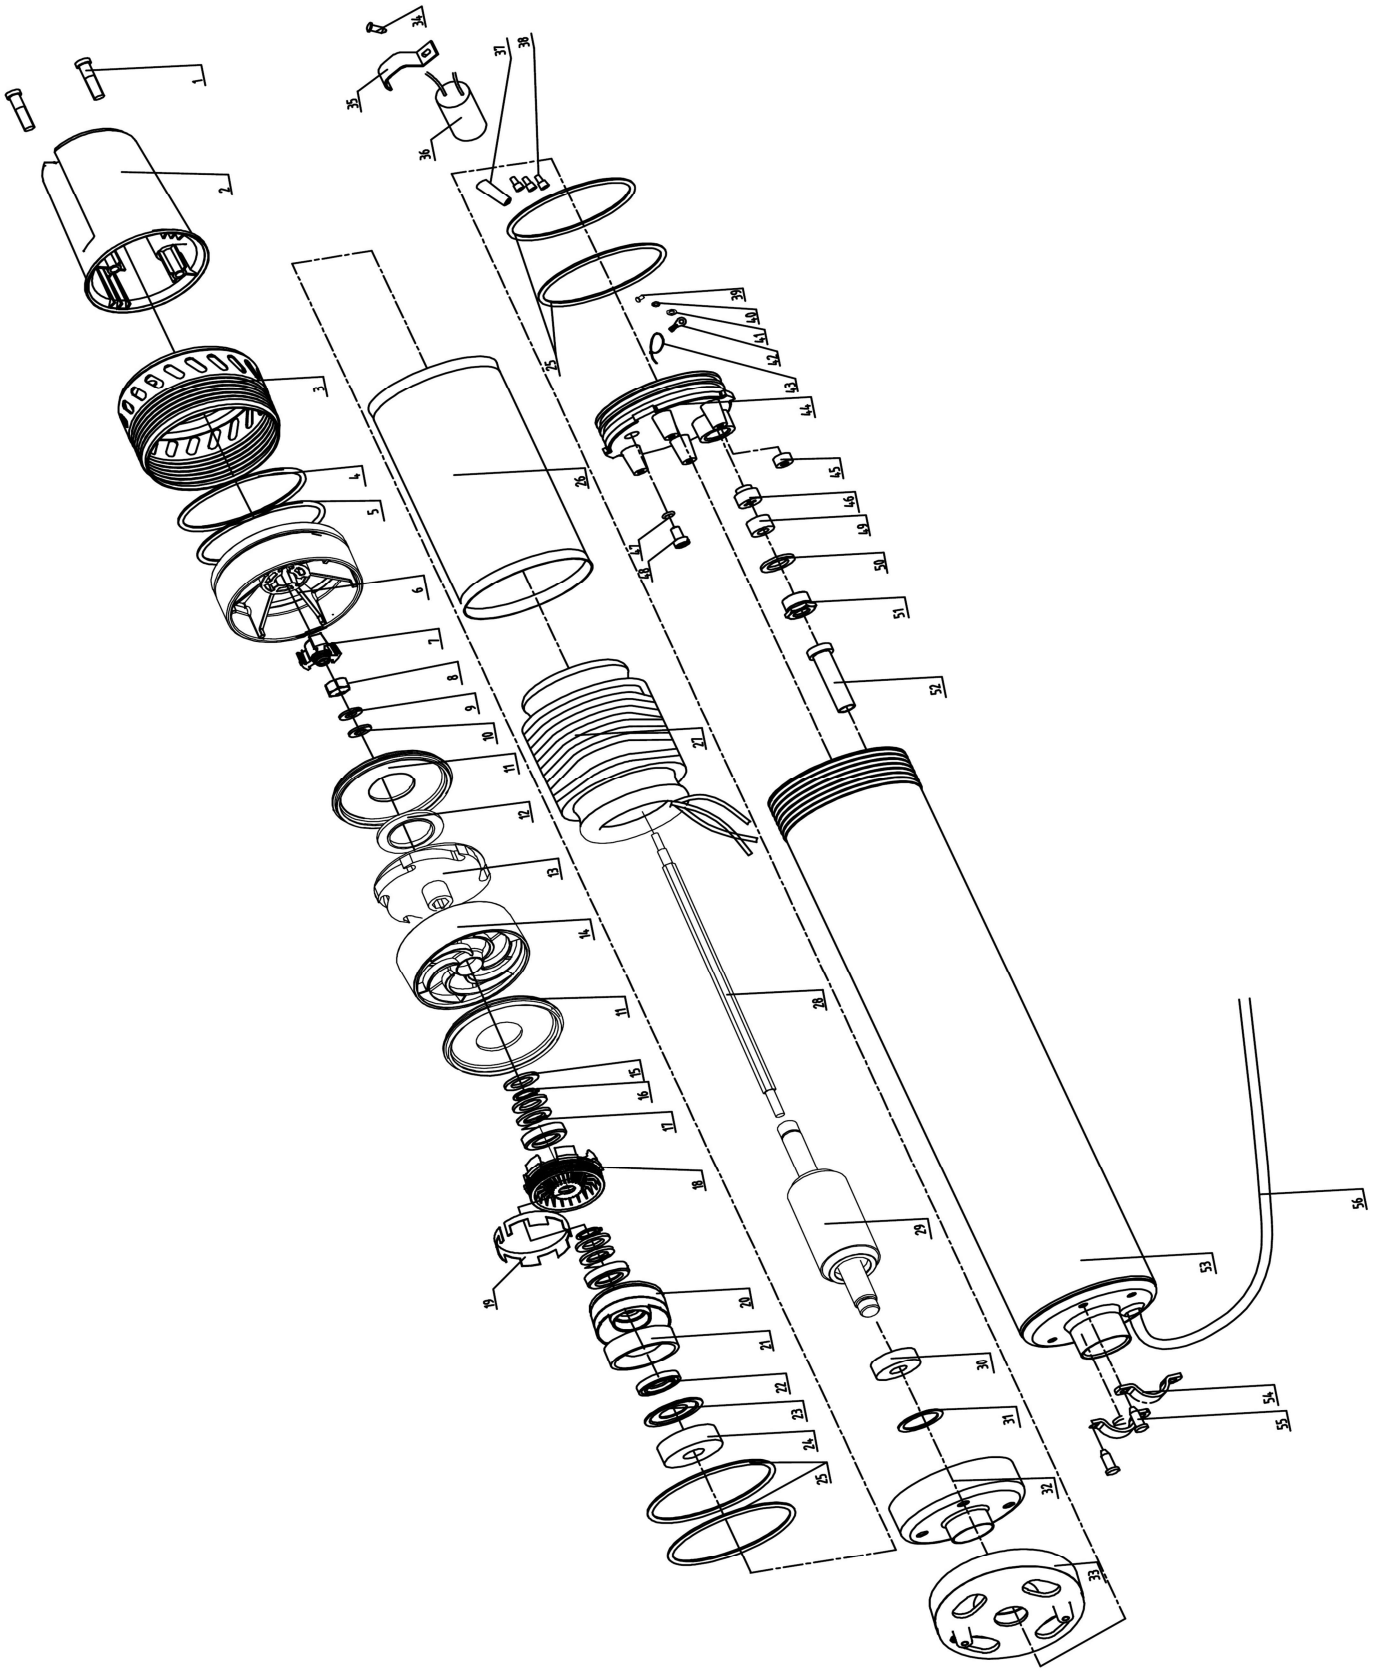

VDWP 4500

EXPLODED PARTS LIST

Year: 2021

Page(s): 2/2

VDWP 4500

No	Code	Name	Qty	No	Code	Name	Qty
1		Cross recessed pan head screws	2	49		Cable seal ring	1
2	59595	Tapered base bushing	1	50		Brass tablet	1
3	59594	Base	1	51		fasten the screw nut	1
4	59603	O-ring	1	52		Cable jacket	1
5	59604	O-ring	1	53	59597	main body	1
6	59606	Body seal	1	54		Ring	2
7	59608	Locating ring	1	55		Cross recessed pan head screws	4
8		Nut	1	56		power cable	1
9		Flat Washers	1			Food machinery white oil	0.2
10		Spring washer	1			sling	20.2
11	59601	Guide disc cover	10		59610	19-27,29-33 -ELECTRIC MOTOR ASSEMBLY	
12	59607	Seal ring	9				
13	59596	impeller	9				
14	59600	Guide disc	9				
15	59602	Gasket	6				
16		Shaft retaining ring	2				
17	59609	Machinery Seal	2				
18	59593	Sealed end cap	1				
19		Front bushing	1				
20		Lower bearing frame	1				
21		Insulating paper	1				
22		Skeleton seal	1				
23		Isolation ring	1				
24		Bearing	1				
25		O-ring	5				
26		Motor housing	1				
27		stator	1				
28	59598	Impeller shaft	1				
29		Rotor	1				
30		Bearing	1				
31		Wave washer	1				
32		Isolation set	1				
33		Upper bearing	1				
34		Cross recessed pan head screws	1				
35		Capacitor crimp	1				
36		16uFS3 capacitor	1				
37		Heat shrinkable tube	0.12				
38		Nylon safety crimping cap	3				
39		Cross recessed pan head screws	1				
40		Standard spring washer	1				
41		External serrated lock washer	1				
42		Lug	1				
43		Cable tie	1				
44	59599	Upper bearing frame	1				
45		Gland	4				
46		Cable crimp	1				
47	59605	O-ring	2				
48		Slotted cylindrical head screw	2				