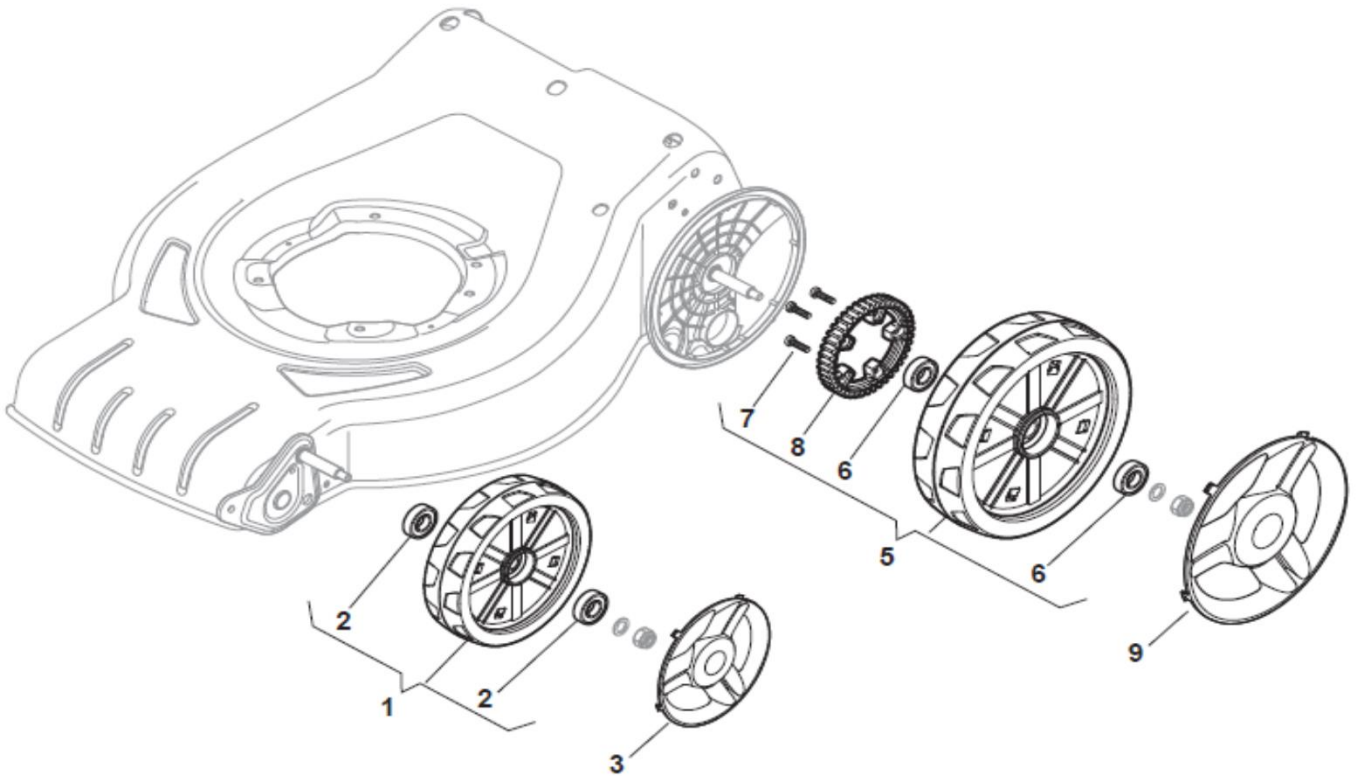

FALCON 4111 B

DECK

FALCON 4111 B

Height adjusting

FALCON 4111 B

Mask

FALCON 4111 B

Handle - upper part

FALCON 4111 B

Wheels and hubcap

FALCON 4111 B

EJECTION GUARD

FALCON 4111 B

Blade and hub

FALCON 4111 B

Hybrid grass-catcher with warm