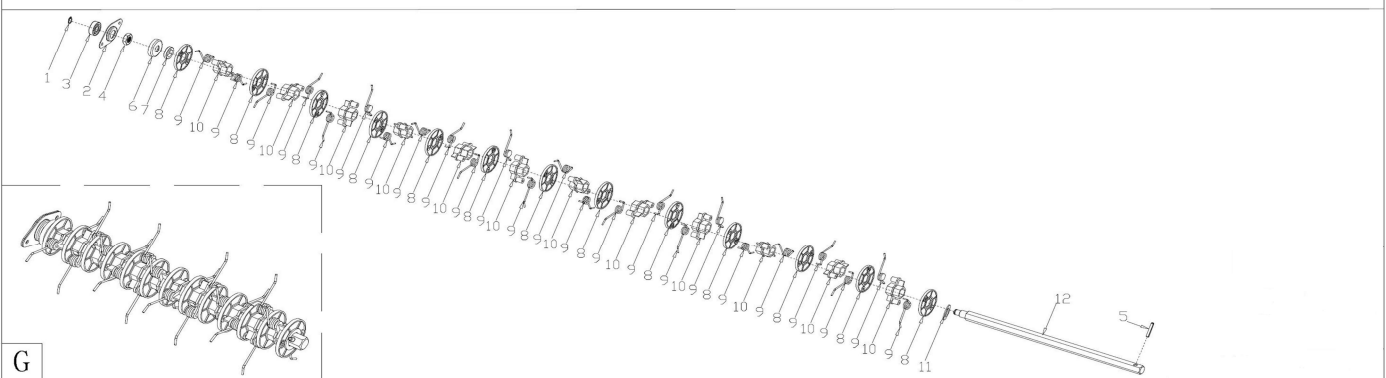

G

EXPLODED PARTS LIST

Year: 2020

Page(s): 3/4

VPS 290

No	Code	Name	Qty	No	Code	Name	Qty
Part A				B-15	064949	Right Bracket	
A-01	049735	Brake Lever		B-16		plug	
A-02	049698	Plastic Decoration		B-17	064950	Grass cover shaft	
A-03	049699	Limiting Stopper		B-18	064951	Spring	
A-04	049700	Foma pipe		B-19	064952	Rear Cover Pedestal	
A-05	064934	Upper Handle		B-20	064953	Rear Cover	
A-06	052347	Bolt		B-21		Logo plate	
A-07		Flat Washer		B-22		Protecting cover	
A-08		Knob		Part C			
A-09	064935	Lower Handle		C-01-1	064954	Engine(HWASDAN)	
A-10		Rope Guide		C-01-2	064955	Flat Key	
A-11		Nut		C-01-3		screw	
A-12		Cable Support		C-02		Screw	
A-13		Bolt		C-03		Brush	
A-14		Nut		C-04		Nut	
A-15		Handle Plug		C-05	064956	Belt	
A-16	64936	Upper Cover of Handle box		C-06	064957	crankshaft pulley	
A-17		Handle bottom plate		C-07		Washer	
A-18		Screw		C-08		Spring Washer	
A-19	64737	Handle		C-09		screw	
A-20	64938	Handle		C-10	064958	Tensioner	
A-21		Screw		C-11		Nut	
A-22		Nut		C-12	064959	flange assembly	
A-23	64939	Spring		C-13	064960	Bearing	
A-24	64940	Heright Adjustment Cable		C-14	064961	Sleeve	
A-25		Screw		C-15		Screw	
A-26	064941	Lower Cover of Handle box		C-16	064962	Belt wheel	
A-27		Screw		C-17		Bolt	
A-28		Screw		C-18	064963	Belt Cover	
A-29	064942	Brake Cable		C-19		Screw	
A-30		Brake Wire		C-20		Screw	
A-31		Fixed Plate		Part D			
A-32		Nut		D-01	049774	8" Outer Wheel Cover	
Part B				D-02		Nut	
B-01	064943	Front Handle pedestal		D-03	049729	Bearing	
B-02		Screw		D-04	049773	8inch Wheel	
B-03		Screw		D-05		Spring Washer	
B-04	064944	Front Hnadle Cover		D-06		Screw	
B-05	064945	Front Face upper cover		D-07		Nut	
B-06		Nut		D-08	064964	Rear Wheel Shaft Assy	
B-07	064946	Height Adjustment Knob		D-09	064965	Front Wheel Shaft Assy	
B-08		Screw		D-10	049776	Precursor axle	
B-09		Reinforcing Plate		D-11		Shaft Sleeve	
B-10		Nut		D-12		Nut	
B-11		Nut		D-13		Fixed Plate	
B-12	064947	Deck		D-14	064966	Height Adjustment Connecting Rod	
B-13		Bolt		D-15		Screw	
B-14	064948	Left Bracket		E-01	064967	Metal Bracket	