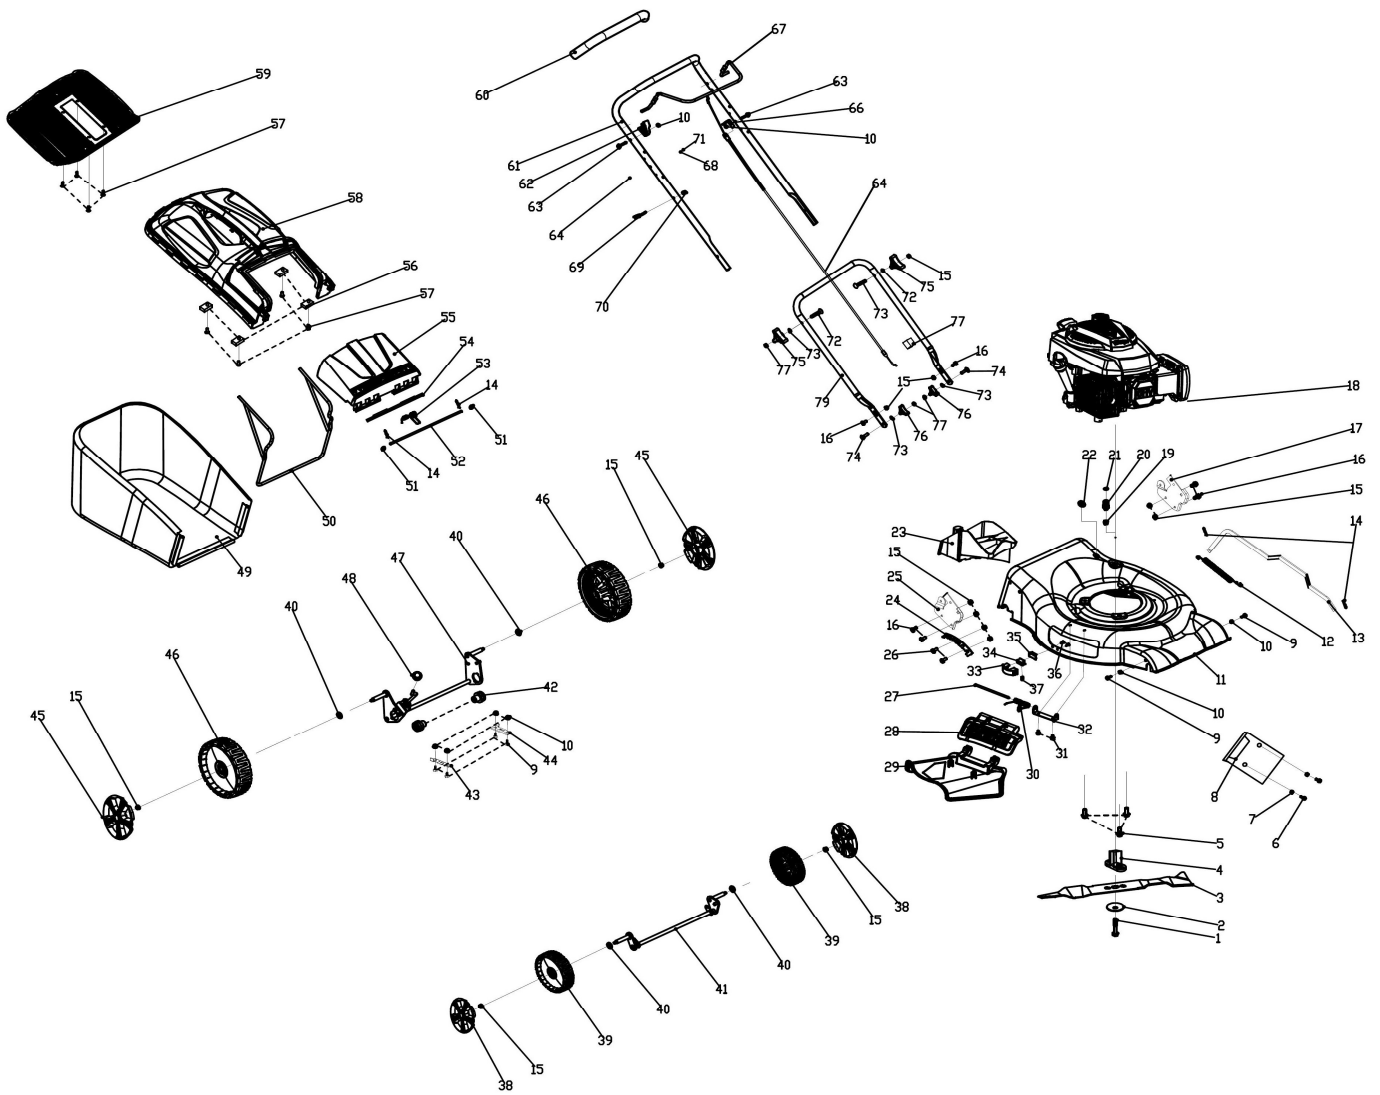

ATLAS 4011 B

EXPLODED PARTS LIST

Year: 2020

Page(s): 2/2

ATLAS 4011 B

No	Code	Name	Qty	No	Code	Name	Qty
1	040443	Inch hex flange bolts	1	49		Fabric grass bag	1
2	049386	Blade washer	1	50		Fabric metal frame	1
3	037215	Double-edge blade	1	51		Lock washer	2
4	037219	Blade Adapter Assy	1	52		Shaft for rear discharge cover	1
5	052130	Hexagon head bolts	3	53	053731	Cover spring	1
6		Hex flange bolts	2	54		Rear discharge cover dust proof board	1
7		Self-locking nut	2	55	048404	Rear discharge cover	1
8		Rear plate	1	56	057321	Blade washer	4
9		Bolt	6	57		Phillips flat head self tapping screw	8
10		Self-locking nut	8	58	040465	Top of grass box	1
11	057342	Deck welding assy.	1	59	048402	Filter net of grass bag	1
12	037169	Pull Spring for Pull Rod	1	60	048389	Foam pipe	1
13	037194	Height Adjustment Pull Rod	1	61	037188	Upper handrail	1
14	052148	R type pin	4	62	048386	Lever guard	1
15	052184	Self-locking nut	12	63		Bolt	2
16	052127	Hexagon head bolts	6	64	037191	Lower handrail	
17	057344	Left handle bracket	1	65	037218	Brake cable	1
18		Petrol engine B&S 450E	1	66	037157	Brake Cable Assy plate	1
19	057307	Inlet	1	67	052180	Stop lever	1
20	057308	Inlet	1	68		Flat Gasket	1
21	057309	"O" ring	1	69	066497	Rope Guide	1
22		Cable stopper	1	70		Cap nut	1
23	037195	Mulching plug	1	71	052179	Heterotypic carriage bolts	2
24	037193	Board for Height Adjuster	1	72		Flat Gasket	4
25	057345	Right handle bracket	1	73	052131	Half round head square neck bolts	2
26		Half round head square neck bolts	2	74	048391	Triangle knob	2
27		Mulch Shaft	1	75	048393	Triangle knob	2
28	057340	Mulching board	1	76		Hexagon nut	4
29	057339	Side discharge cover	1	77	066498	Fastener	1
30	052160	Mulch board spring	1	78		Front bracket ferrule	2
31		Self tapping screw	2	79	057343	Chassis front cover	1
32	057341	Bracket plate for defelctor	1	80	057312	Rear axle hub	2
33	057303	Control board upper cover	1	81		Crankshaft sleeve	2
34	057304	Block	1	82		Hexagon flange bolts	6
35		Gasket	1	83		Cross recessed pan head self-tapping locking screw (anti-off)	6
36		Phillips flat head self tapping screw	2				
37	057305	Cover spring	1	84	052128	Small washer	4
38	052161	Outer cover of hub	2				
39	047655	Wheel assy.	2				
40		Resilient washer	4				
41	037196	Front drive assy.	1				
42		Rear wheel axle sleeve	2		054578	Grass catcher assembly	1
43		Rear plate R	1				
44		Rear plate	1				
45	066553	Outer cover of hub	2				
46	054621	Wheel assy.	2				
47	037199	Rear drive assy.	1				
48	052177	Height adjustment ball	1				