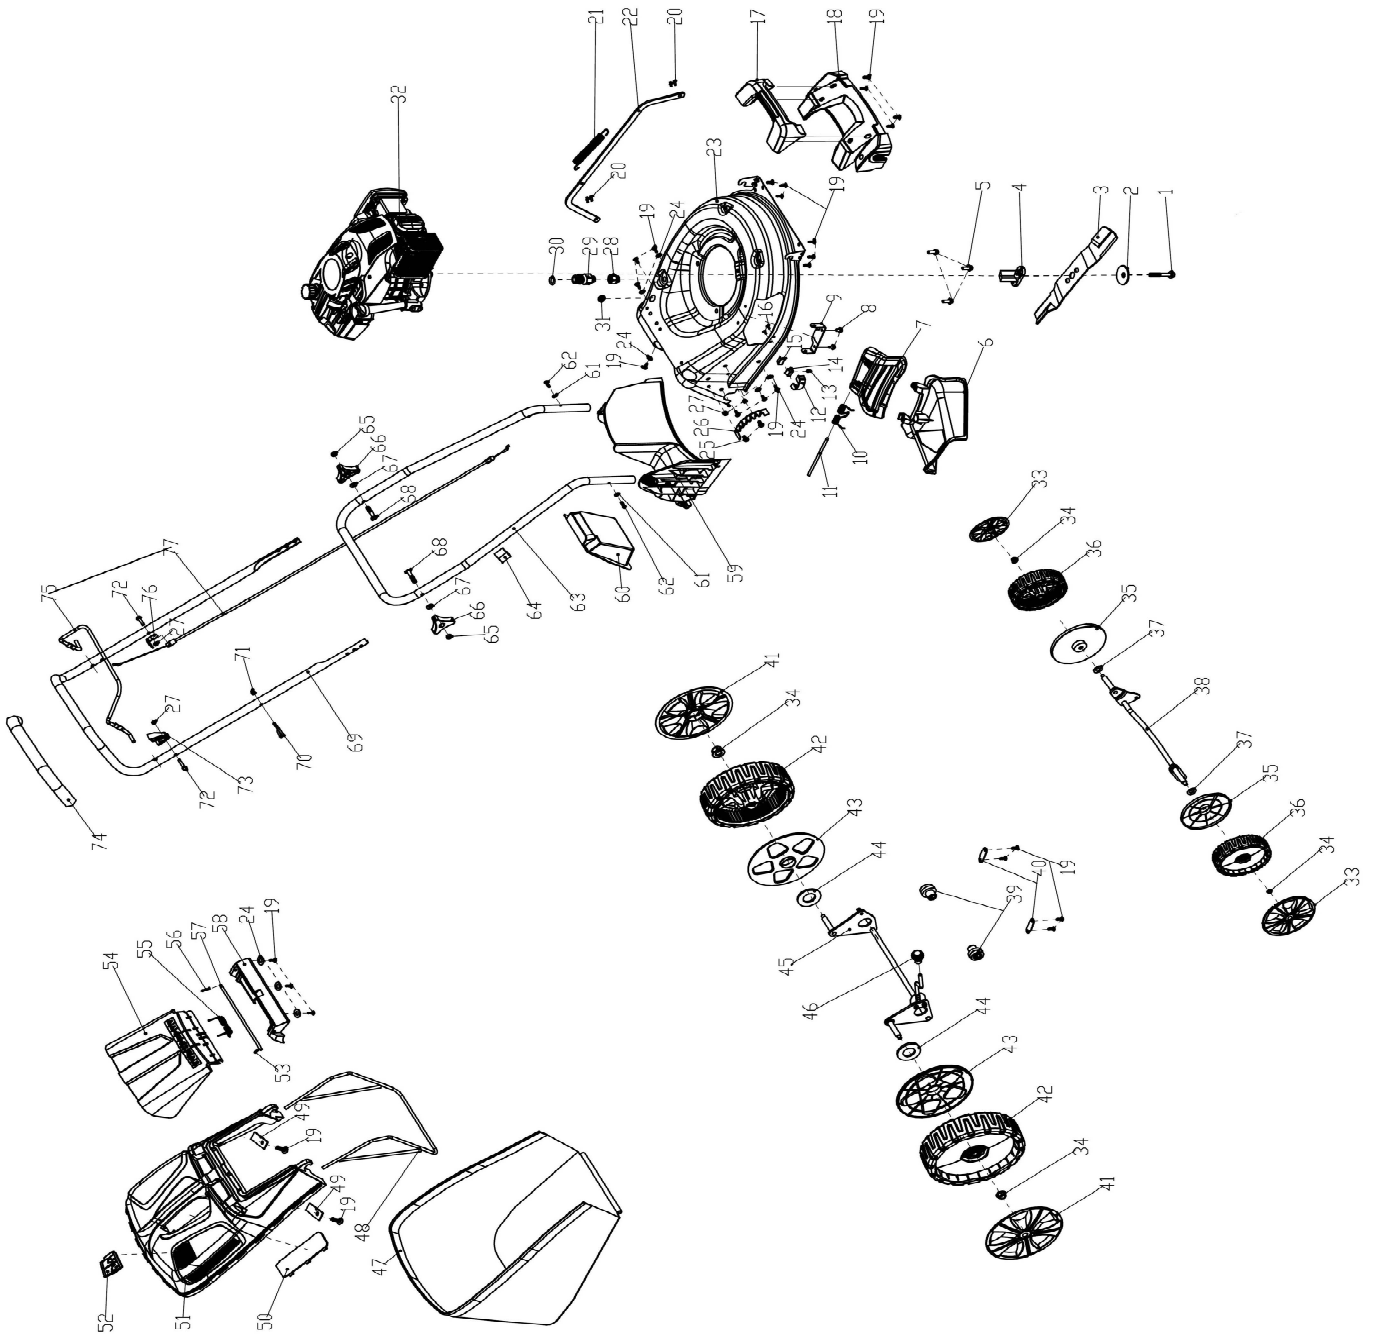

V 46 PRIME

EXPLODED PARTS LIST

Year: 2019

Page(s): 2/2

V 46 PRIME

No	Code	Name	Qty	No	Code	Name	Qty
1	23449	blade bolt	1	48	57320	fabric metal frame	1
2	49386	blade washer	1	49	57321	blade washer	2
3	57290	The blade assembly	1	50	57322	protection board of grass bag	1
4	57335	Blade Adapter	1	51	57323	Grass on the box	1
5	52130	Hexagon head bolts	3	52	57324	air-out board of fabric grass bag cover	1
6	57300	side discharge cover	1	53		washer	1
7	57299	mulching board	1	54	57325	rear discharge cover	1
8		self tapping screw	2	55	25834	cover spring	1
9	57298	Bracket plate for defelctor	1	56	52148	R type pin	1
10	57302	mulch board spring	1	57	57326	Shaft for rear discharge cover	1
11	57301	Mulch Shaft	1	58	57327	rear discharge base	1
12	57327	rear discharge base	1	59	57338	rear baffle	1
13	57305	cover spring	1	60	57329	mulching plug	1
14	57304	block	1	61		flat Gasket	2
15		Gasket	1	62		Cross recessed Pan head tapping screws	2
16		Cross recessed countersunk head tapping screws	2	63	57330	lower handrail	1
17		Face twist before hand	1	64		fastener	1
18		front mask	1	65		Hexagon nut	2
19		Phillips flat head self tapping screw	26	66	57331	triangle knob	2
20	57294	Type D ring	2	67		flat washer	2
21	57295	selfpropelled spring	1	68	52179	heterotypic carriage bolts	2
22	57296	Height Adjustment Pull Rod	1	69	37188	upper handrail	1
23	57297	deck welding assy.	1	70		Rope Guide	1
24		flat Gasket	8	71		Cap nut	1
25		Bolt	2	72		Bolt	2
26	57306	Board for Height Adjuster	1	73	48386	lever guard	1
27		Self-locking nut	4	74	48389	foam pipe	1
28	57307	inlet	1	75	40444	stop lever	1
29	57308	inlet	1	76	37157	Brake Cable Assy plate	1
30	57309	"O" ring	1	77	57333	brake cable	1
31		cable stopper	1				
32		petrol engine	1				
33	52161	outer cover of hub	2				
34	52184	Self-locking nut	4				
35	57310	inner cover of hub	2				
36	47655	wheel assy.	2				
37		Resilient washer	2				
38	57336	front drive assy.	1				
39	57312	rear wheel axle sleeve	2				
40		Rear plate	2				
41	52173	outer cover of hub	2				
42	47654	wheel assy.	2				
43	57337	inner cover of hub	2				
44		Gasket	2				
45	57318	rear drive assy.	1				
46	52177	height adjustment ball	1				
47	57319	fabric grass bag	1				