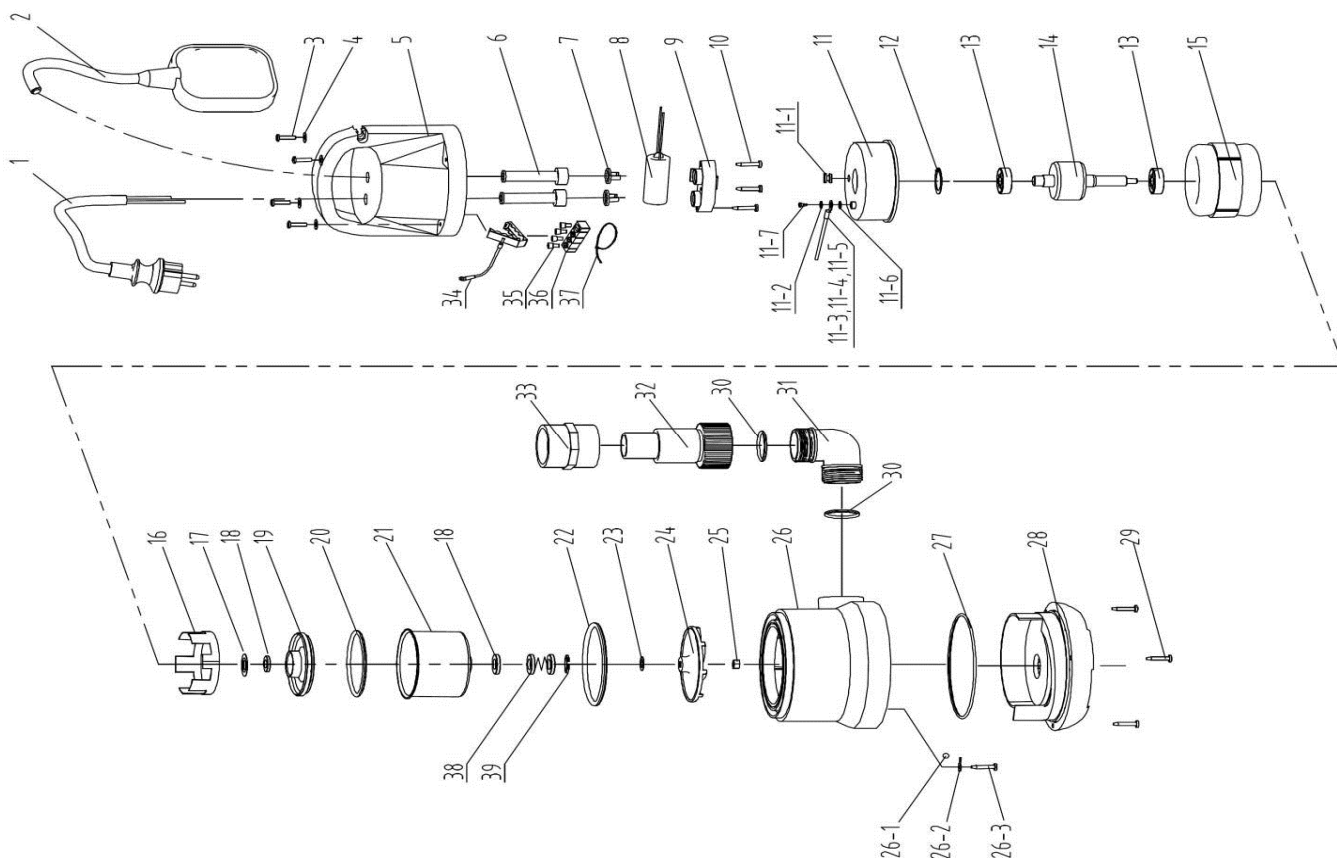

VSP 7000 C

No	Code	Name	Qty	No	Code	Name	Qty
1		power line	1	16	032330	lining ring	1
2		float switch	1	17	029691	washer	1
3		customized self-tapping screw	4	18	029692	skeleton seal ring	2
4		washer	4	19	029693	aluminum bush	1
5	032303	rear pump housing	1	20	029694	O ring	1
6	032304	cable sheath	1	21	032331	front cover	1
6	032305	cable sheath	1	22	029696	O ring	1
7	032271	cable block	1	23		adjustable washer	1
7	032272	cable block	1	23		adjustable washer	1
8		10uF capacitor	1	24	032332	impeller	1
9	032306	cable block	1	25		nut	1
10		customized self-tapping screw	3	26	032333	main pump husing	1
11	032307	rear cover	1	26-1	032283	steel ball	1
11-1	029687	wire sheath	1	27	029698	O ring	1
11-2	029688	washer	1	28	032334	base	1
11-3		yellow-green wire	1	29		customized self-tapping screw	3
11-4	032274	lug plate	1	30	032335	O ring	2
11-5	032308	shrinkable tube	0.025m	31	032336	elbow	1
11-6		washer	1	32	032337	output connector	1
11-7		screw	1	33		ground lug	1
12	029689	wave washer	1	34		nylon safe line cap	2
13	024730	bearing	2	35		nylon safe line cap	3
14	032309	rotor	1	36	032288	rubber clamp	1
15	032310	stator	1	37		ribbon	1