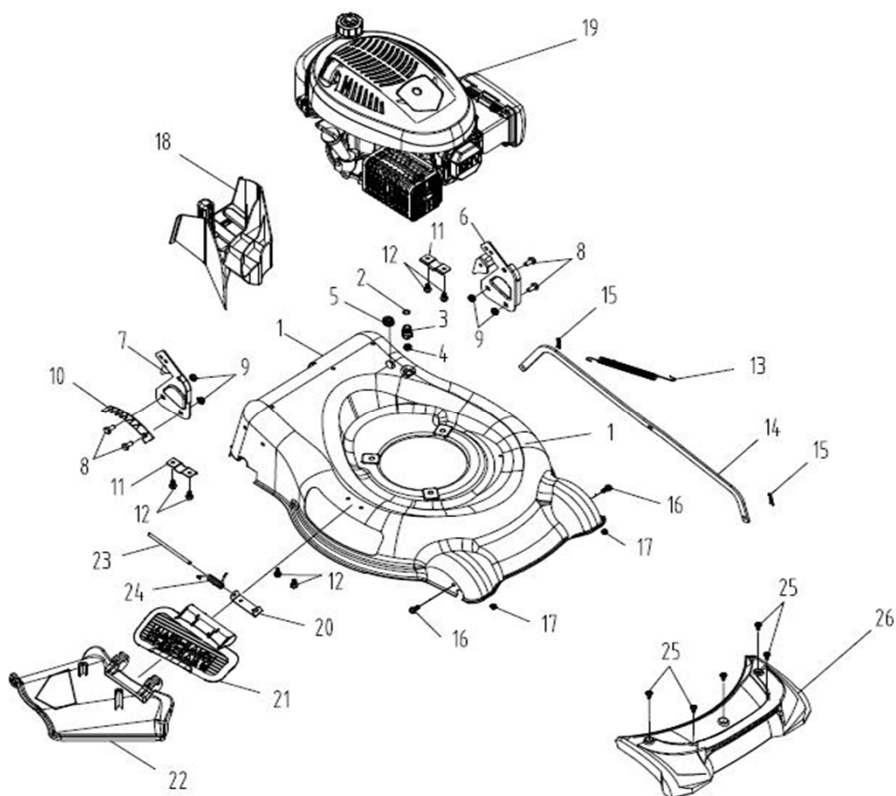

VR 51 T

No	Code	Name	Qty	No	Code	Name	Qty
1	040447	deck welding assy.	1	25		Phillips flat head self	5
2		"O" ring	1	26	040453	front mask	1
3		inlet	1				
4		Pipe connector nut	1				
5		cable stopper	1				
6		left handle bracket	1				
7		left handle bracket	1				
8		Hexagon head bolts	4				
9		Hex lock nut	4				
10	040448	height adjustment board	1				
11		rear drive bracket	2				
12		Hex tapping screws	6				
13	037169	Pull Spring for Pull Rod	1				
14	040449	Height Adjustment Pull Rod	1				
15		R type pin	2				
16		Bolt	2				
17		Self-locking nut	2				
18	040450	mulching plug	1				
19		petrol engine	1				
20		Bracket plate for defelctor	1				
21	040451	mulching board	1				
22	040452	side discharge cover	1				
23		Mulch Shaft	1				
24	048396	mulch board spring	1				

EXPLODED PARTS LIST

Year: 2017

Page(s): 7/7

VR 51 T

1	037214	Blade Adapter Assy	
2	040467	blade	
3	040462	rear wheel	
4	040463	outer cover of hub	
5	040455	front wheel	
6	040456	outer cover of hub	
7	023420	wheel punch bearing	
8	040468	belt cover	
9	037174	v belt	
10	040451	mulching board	
11	040452	side discharge cover	
12	040446	triangle knob	

Quick wear parts