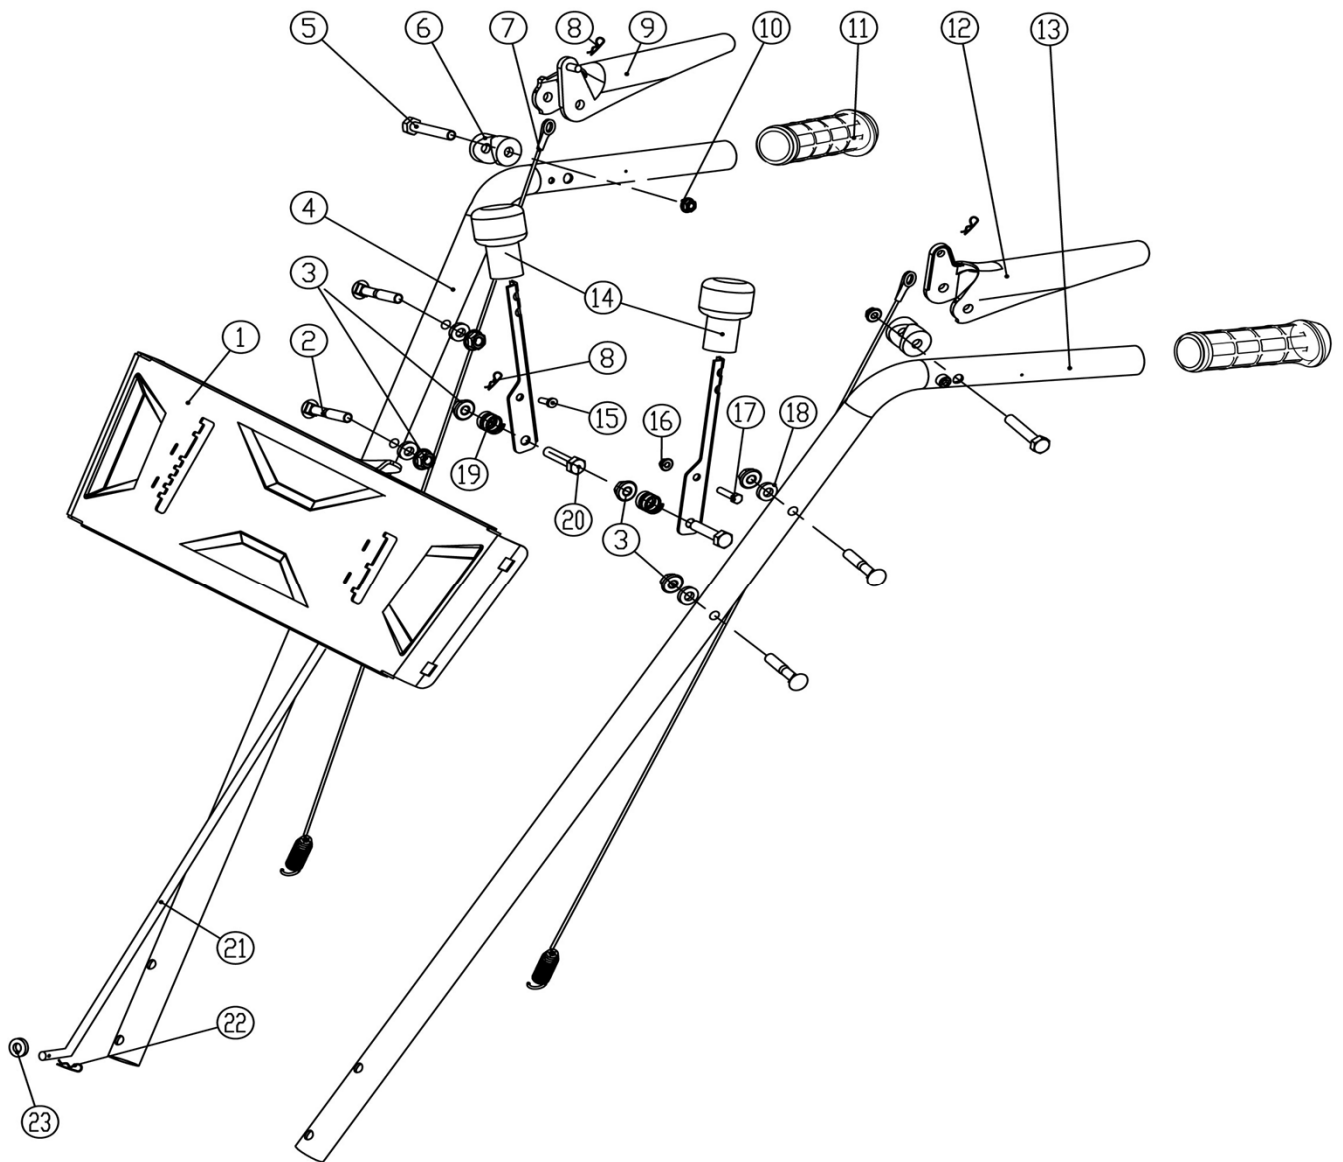

EXPLODED PARTS LIST

Year: 2018

Page(s): 2/12

VSS 60

No	Code	Name	Qty	No	Code	Name	Qty
1	050183	Handle assembly	1				
2	050176	Connecting rod	1				
3		Box	1				
4		Hex locking nut M8	7				
5		Washer 8x22x2	4				
6		Hex locking nut M6	1				
7		T bolot M8x42	4				
8		Pin with hole	1				
9	050161	Steering plate	1				
10	038223	B pin	3				
11	050144	Steering level	1				
12		Hex bolt M8x25(left rotate)	1				
13		Big washer 8	1				
14	050117	Belt	1				
15	038209	Belt pulley	1				
16	050062	A parallel key 6x6x20	1				
17		BoltM8x16	4				
18	050078	Belt pulley short shaft	1				
19		Ball bearing 6203-2RZ	2				
20	050155	Bearing fixed plate assembly	1				
21	050079	Connect rob hook	1				
22		Bolt M8x20	8				
23	050163	Bearing housing	1				
24	050145	Protruded bear bush	1				
25	050080	Connecting shaft	2				
26		Locking nut M10	1				
27		Hex nut M10	1				
28	050102	Guide holder	2				
29	050171	Spring 14.6x1.6x23	2				
30	050146	Pull rod shaft	1				
31		Fixed screw M8x6	1				
32	050081	Locating seat	1				
33		Screw M5x12	2				
34	050082	Pedal assembly	1				
35		Pin 4x18	1				
36		Hex bolt M6x25	1				
37	050083	Pedal trigger	1				
38	050172	Spring 9.2x1.2x18	1				
39		Hex locking nut M6	1				
40		Bolt M6x25	2				
41	050084	Belt cover	1				
42	050072	Belt rod	1				

ENGINE

VSS 60

DASHBOARD