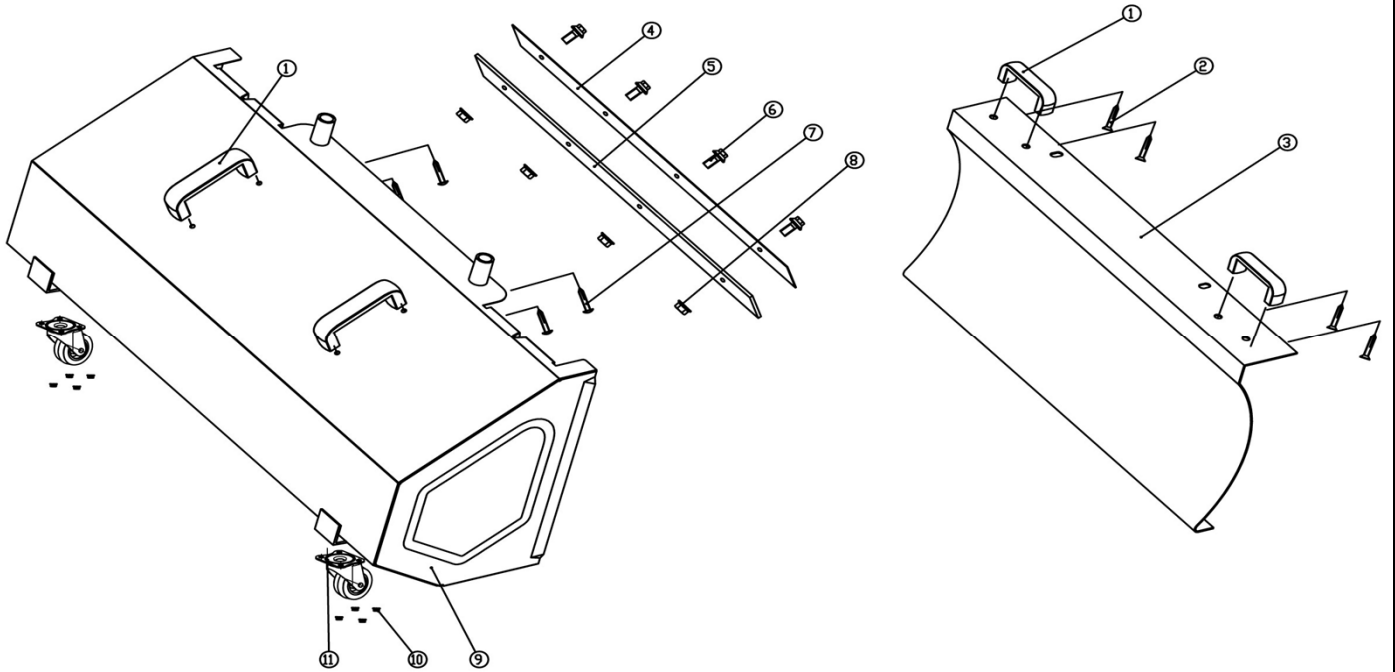

EXPLODED PARTS LIST

Year: 2018
Page(s): 10/12

VSS 60

No	Code	Name	Qty	No	Code	Name	Qty
1	050173	Concave gear bush	1	49		Cap 6	1
2		Hex locking screw M8x8	1	50	050152	Chute	1
3	050088	Bearing cover	1	51	050087	Chute set 1	1
4	050092	Ball bearing SB204	1	52		Spring	1
5		Shovel support	1	53	050174	Chute set 2	1
6		Self tapping screw ST4.2x9.5-F	2	54		Screw ST4.2x16	6
7	050188	Housing assembly	1	55	050086	Chute handle	1
8		Hex screw M8x16	6	56		Shovel	2
9		Bolt M8x16	8				
10		Skid shoe	2				
11		Jam nut M8	12				
12		Big washer 8	4				
13	050125	Fan	1				
14		Bolt M6x35	2				
15		Jam nut M6	5				
16	050150	Worm shaft	1				
17		Ball bearing 6001	1				
18	050141	Worm case left	1				
19		Bolt M6x20	5				
20	038218	Paper washer	1				
21		Hex screw M6x16	1				
22		Washer	2				
23	050089	Bearing inner seat	2				
24		Ball bearing 6203	2				
25	050124	Bearing seat	2				
26	050157	Left auger	1				
27	050115	Output shaft	1				
28	050136	Safety bolt	2				
29	038223	B pin	2				
30	041840	Drive shaft sleeve	4				
31	038225	Round head flat key	1				
32	050059	Seal ring FB19x30	2				
33	050085	Right auger	1				
34	038228	Worm	1				
35		Bolt M10x15	1				
36	050074	Output shaft sleeve Ø19	2				
37	050140	Worm case right	1				
38		Single thrust bearing 51104	1				
39		Ball bearing 6004	1				
40	050060	Seal ring FB20x35x7	1				
41	050114	Scraper	1				
42		Bolt M8x16	4				
43		Washer 8	4				
44	050175	Fixing seat for chute	1				
45	050151	Chute cap	1				
46		Bolt M8x20	2				
47		Plastic nut	2				
48		Safety fence	1				

SNOW THROWER

VSS 60

ATTACHMENTS