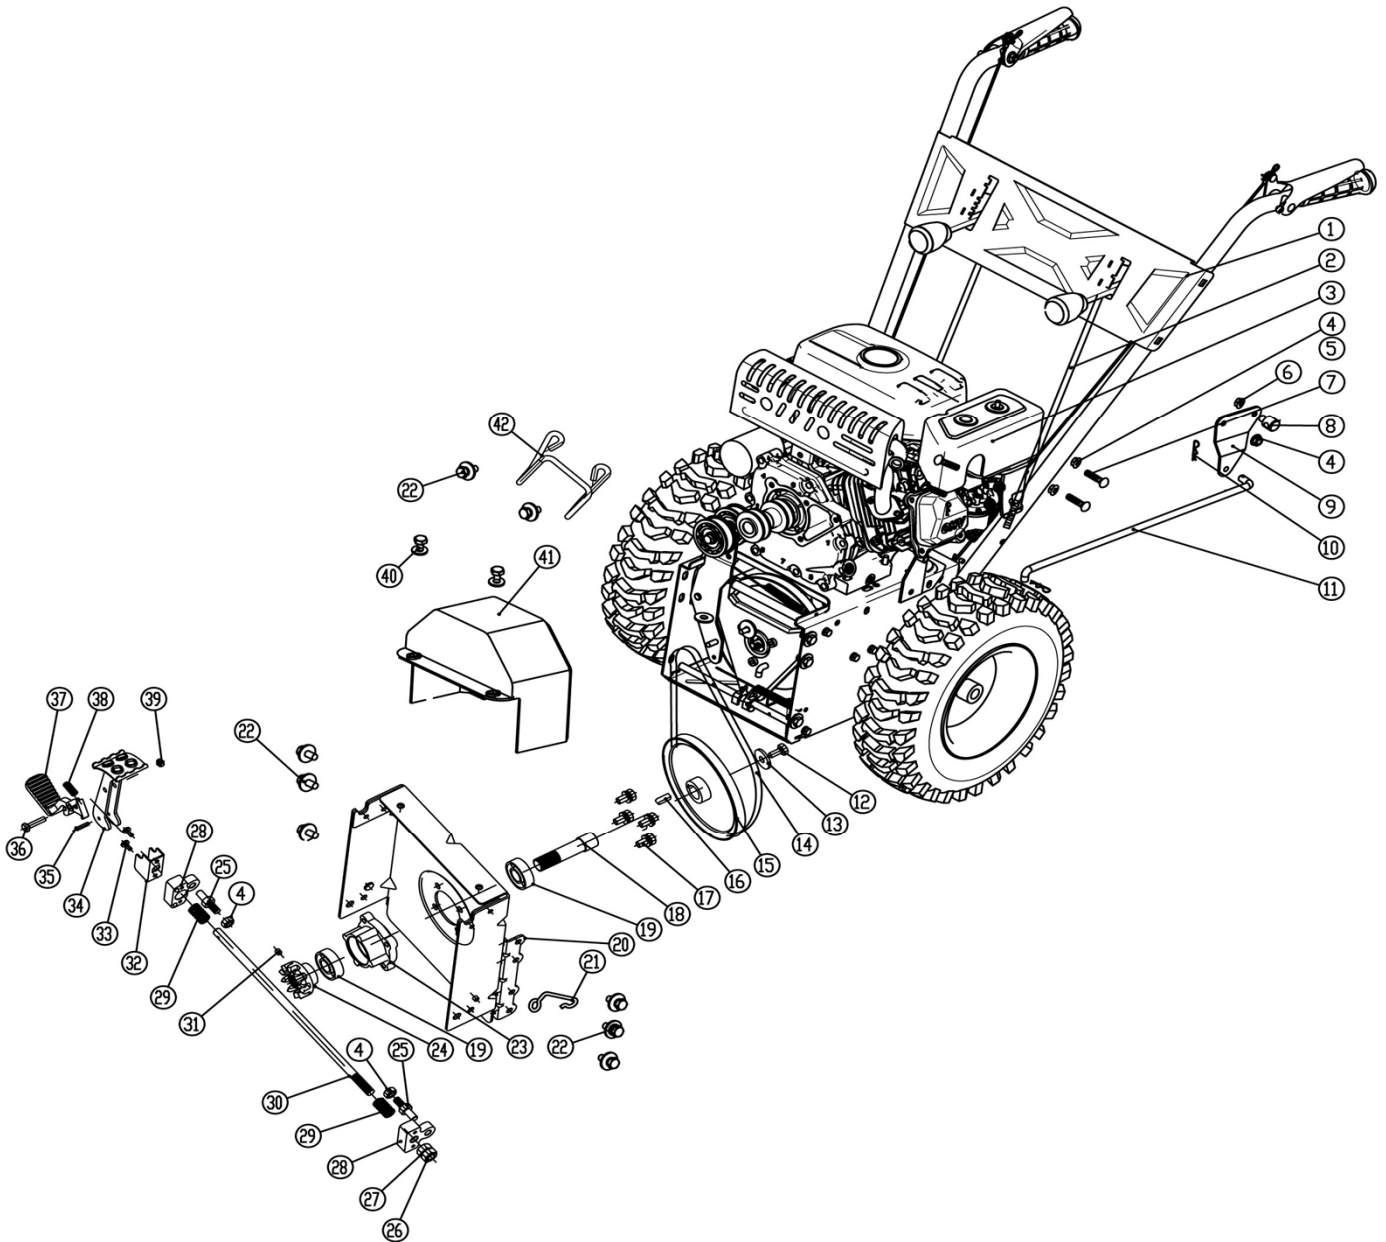

VSS 60

ENGINE

EXPLODED PARTS LIST

Year: 2018

Page(s): 2/12

VSS 60

No	Code	Name	Qty	No	Code	Name	Qty
1	050183	Handle assembly	1				
2	050176	Connecting rod	1				
3		Box	1				
4		Hex locking nut M8	7				
5		Washer 8x22x2	4				
6		Hex locking nut M6	1				
7		T bolot M8x42	4				
8		Pin with hole	1				
9	050161	Steering plate	1				
10	038223	B pin	3				
11	050144	Steering level	1				
12		Hex bolt M8x25(left rotate)	1				
13		Big washer 8	1				
14	050117	Belt	1				
15	038209	Belt pulley	1				
16	050062	A parallel key 6x6x20	1				
17		BoltM8x16	4				
18	050078	Belt pulley short shaft	1				
19		Ball bearing 6203-2RZ	2				
20	050155	Bearing fixed plate assembly	1				
21	050079	Connect rob hook	1				
22		Bolt M8x20	8				
23	050163	Bearing housing	1				
24	050145	Protruded bear bush	1				
25	050080	Connecting shaft	2				
26		Locking nut M10	1				
27		Hex nut M10	1				
28	050102	Guide holder	2				
29	050171	Spring 14.6x1.6x23	2				
30	050146	Pull rod shaft	1				
31		Fixed screw M8x6	1				
32	050081	Locating seat	1				
33		Screw M5x12	2				
34	050082	Pedal assembly	1				
35		Pin 4x18	1				
36		Hex bolt M6x25	1				
37	050083	Pedal trigger	1				
38	050172	Spring 9.2x1.2x18	1				
39		Hex locking nut M6	1				
40		Bolt M6x25	2				
41	050084	Belt cover	1				
42	050072	Belt rod	1				