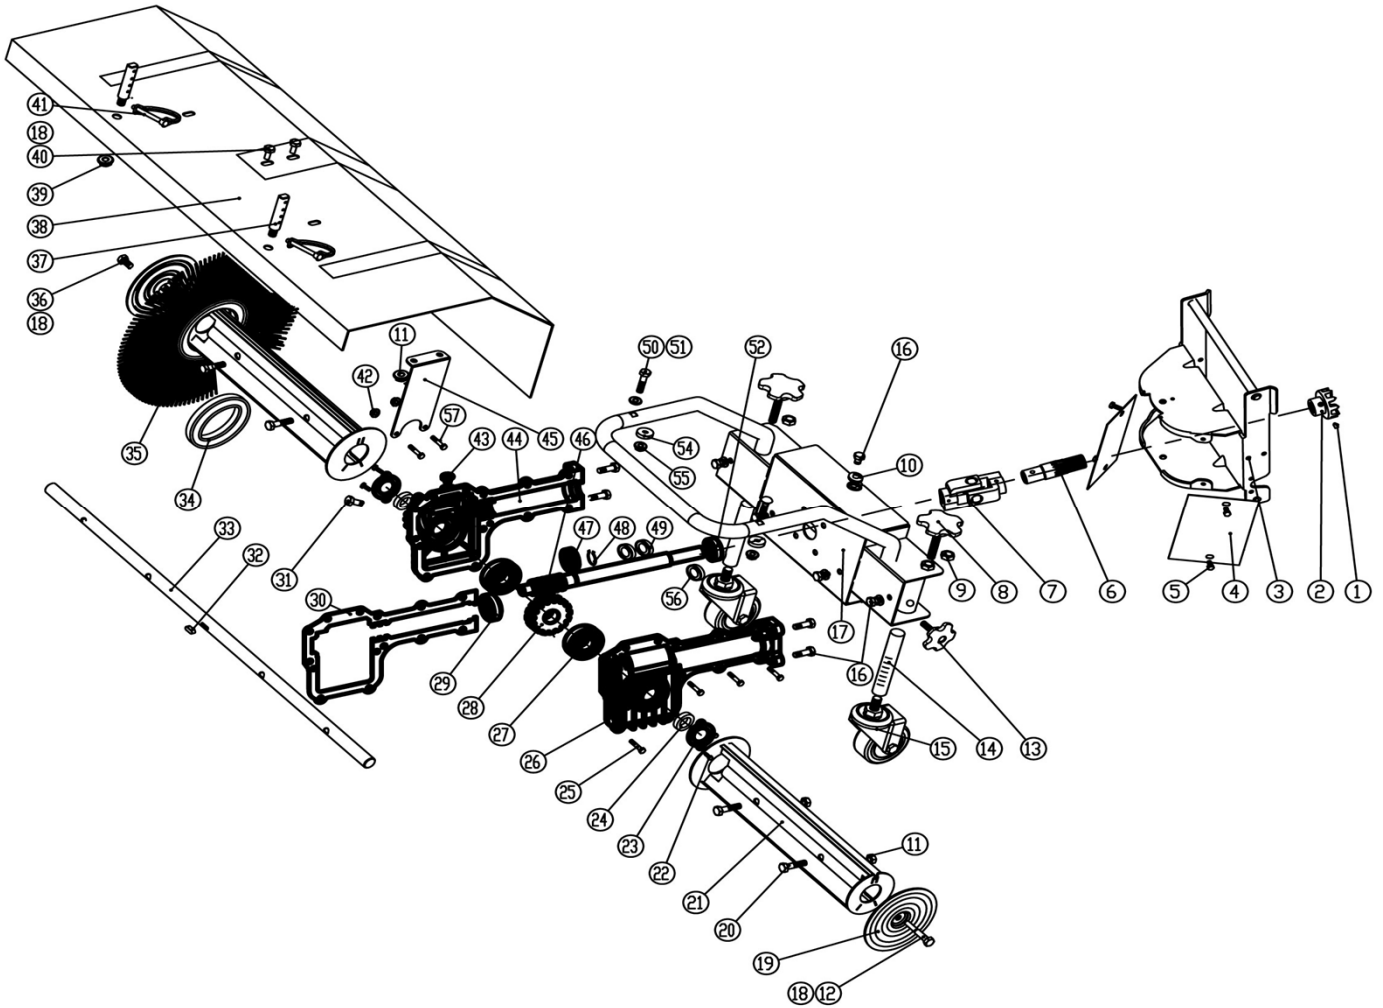

VSS 60

SWEEPER

EXPLODED PARTS LIST

Year: 2018

Page(s): 8/12

VSS 60

No	Code	Name	Qty	No	Code	Name	Qty
1		Locking screw M8x16	1	49		Sealing ring Ø20XØ32X7	2
2	050173	Concave gear bush	1	50		Hex bolt M8x50	2
3	050180	Sweeper quick connect seat	1	51		Washer 8x22x2	2
4		Plate	2	52		Ball bearing	1
5		Hex locking screw M6x12	4	53		Hex bolt M8x25(assembly)	2
6	050147	Cardan short shaft	1	54		Plastic nut seat	2
7	050156	Cardan	1	55		Hex locking nut M8	1
8		Screw M10	2	56	050064	Sealing ring Ø17XØ30X7	1
9		Hex nut M10	2	57		Hex bolt M6x25	2
10		Small tension pulley pad	2				
11		Hex locking nut M8	6				
12		Hex bolt M8x25	2				
13		Screw M8	2				
14	050164	Universal wheel shaft	2				
15	050127	Universal wheel	2				
16		Hex bolt M8x20(assembly)	8				
17	050177	Worm housing fixed plate	1				
18		Big washer 8	4				
19	050165	Limited pad	2				
20		Hex bolt M8x35	4				
21	050166	Brush bracket 600	2				
22		Screw M5x10	4				
23	050077	Oil cover	2				
24	050063	FW out sealing ring 22x30x7	2				
25		Hex bolt M6x20	10				
26	050112	Worm housing(right)	1				
27	050143	Worm housing bearing	2				
28	050142	Worm gear	1				
29	050091	Bearing 30302	1				
30	050076	Paper washer	1				
31		Hex bolt M10x15	1				
32	050061	A parallel key 6x6x18	1				
33	050167	Tramission shaft	1				
34	050168	Brush pad	16				
35	050181	Brush	20				
36		Hex bolt M8x25	1				
37		Hex nut M10	2				
38	050185	Connector	1				
39		Hex nut M10	2				
40		Hex bolt M8x16	2				
41		Pin 6x40	2				
42		Hex nut M6	2				
43		Venting plug 8	1				
44	050135	Worm housing (left)	1				
45	050169	Strut plate with brush cover	1				
46	050149	Worm shaft	1				
47		Ball bearing 51104	1				
48		Check ring 20	1				

SWEEPER