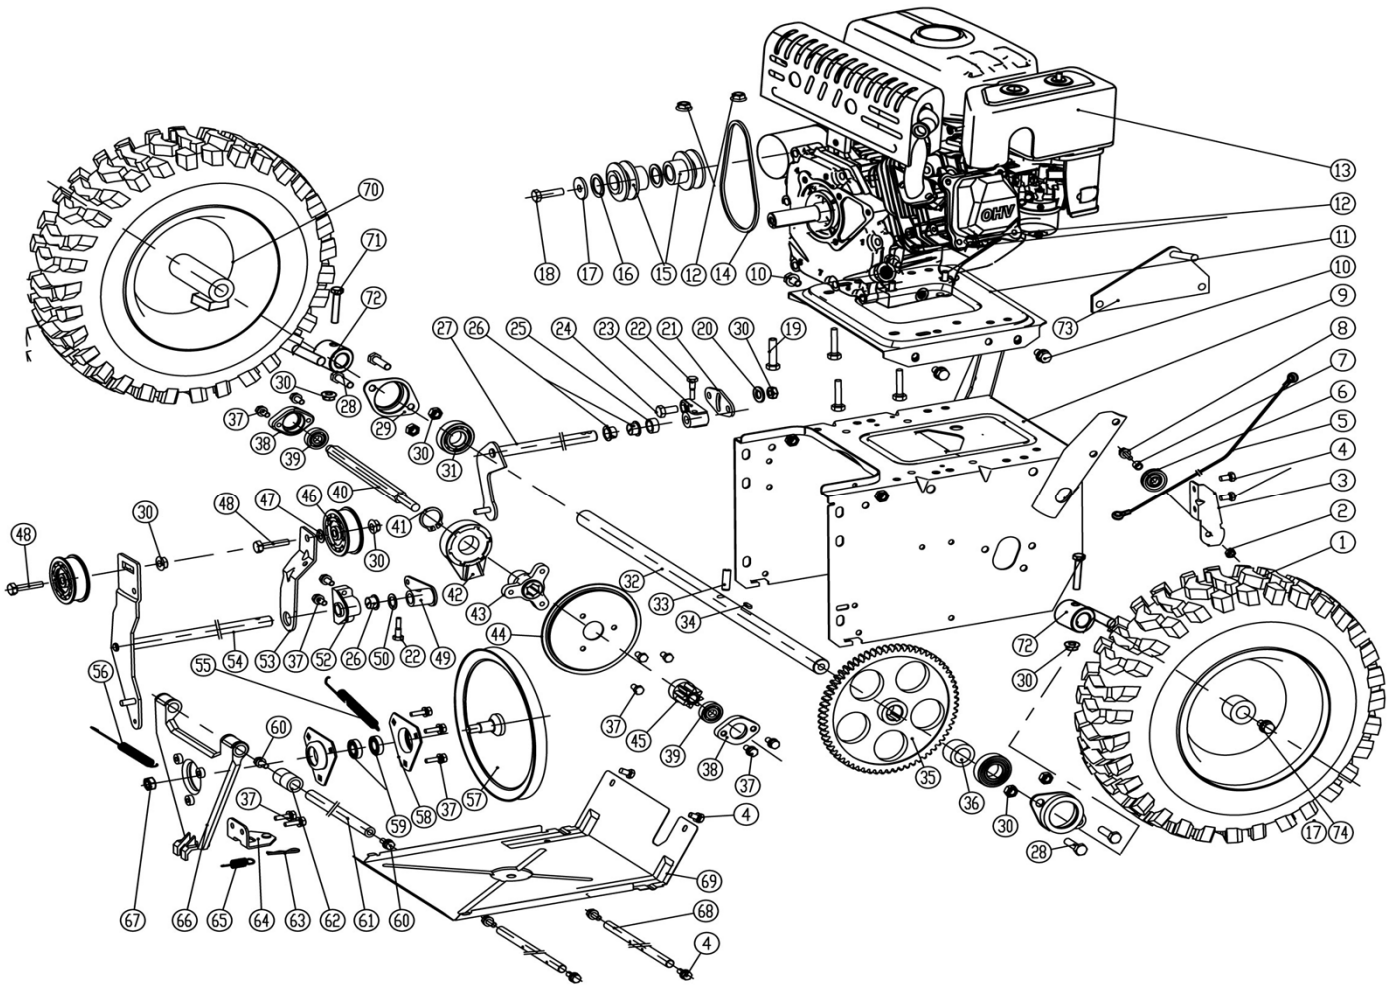

VSS 60

TRANSMISSION BOX

EXPLODED PARTS LIST

Year: 2018

Page(s): 6/12

VSS 60

No	Code	Name	Qty	No	Code	Name	Qty
1	050182	13" tyre	2	49	050148	Tension connector	1
2		Hex locking nut M6	1	50		Spring washer 12	1
3	050116	Pulley seat	1	51	041845	Belt pulley	1
4		Hex bolt M6x12	8	52	050068	Fixed block	1
5	050094	Short wire	1	53	050069	Small tension plate	1
6	050097	Pulley	1	54	050095	Big tension pulley assembly	1
7	050066	Shaft bushing	1	55	050134	Studdle	1
8		Hex bolt M6x20	1	56	050158	Brake tension spring	1
9	050137	Worm box assembly	1	57	050133	Belt pulley	1
10		Hex bolt M8x20	6	58	050111	Bearing seat	2
11	050138	Engine seat	1	59		Ball bearing 6002	2
12		Hex locking nut M8	4	60		Hex bolt M8x16	2
13	041449	Villager Engine	1	61	050134	Studdle	1
14	050153	Belt	1	62	050075	Spacer bush	2
15	050139	Primary pulley	2	63		Pin Ø1.5X25	1
16		Primary pulley washer	1	64	050070	Connecting assembly	1
17		Big washer 8	3	65	050159	Spring	1
18		Hex bolt M8x1x30	1	66	050119	Friction disk bracket	1
19		Hex bolt M8x35	4	67		Hex locking nut M12	1
20		Washer 8	1	68	050099	Studdle	2
21	050105	Gear adjust plate	1	69	050096	Bottom plate	1
22		Hex bolt M6x20	2	70	050179	Wheel hub assembly	2
23	050065	Gear connector	1	71		Hex bolt M8x45	2
24		Hex bolt M8x16	1	72	050101	Wheel hub bushing assembly	2
25	050154	Pad sleeve	1	73	050162	Steering fixed plate	1
26	050110	Plastic shaft bushing	3	74		Hex bolt M8x20	2
27	050098	Fork	1				
28		Hex bolt M8x16	6				
29	050123	Bearing seat	2				
30		Hex locking nut M8	9				
31	050090	Ball bearing 6304	2				
32	050170	13" driving shaft	1				
33		Spring pin Ø6X30	1				
34		Parallel key 6x6x22	1				
35	050132	Big gear	1				
36	050067	Shaft bushing	1				
37		Hex bolt M6x16	14				
38	050107	Inner bearing seat	2				
39		Spring washer 25	1				
40	050106	Hex shaft	1				
41		Spring washer 25	1				
42	050093	Pull bearing	1				
43	050131	Housing for rubber pulley	1				
44	050130	Rubber pulley	1				
45	050118	Gear	1				
46	041864	Small tension pulley	2				
47		Washer 8	1				
48		Hex bolt M8x30	2				