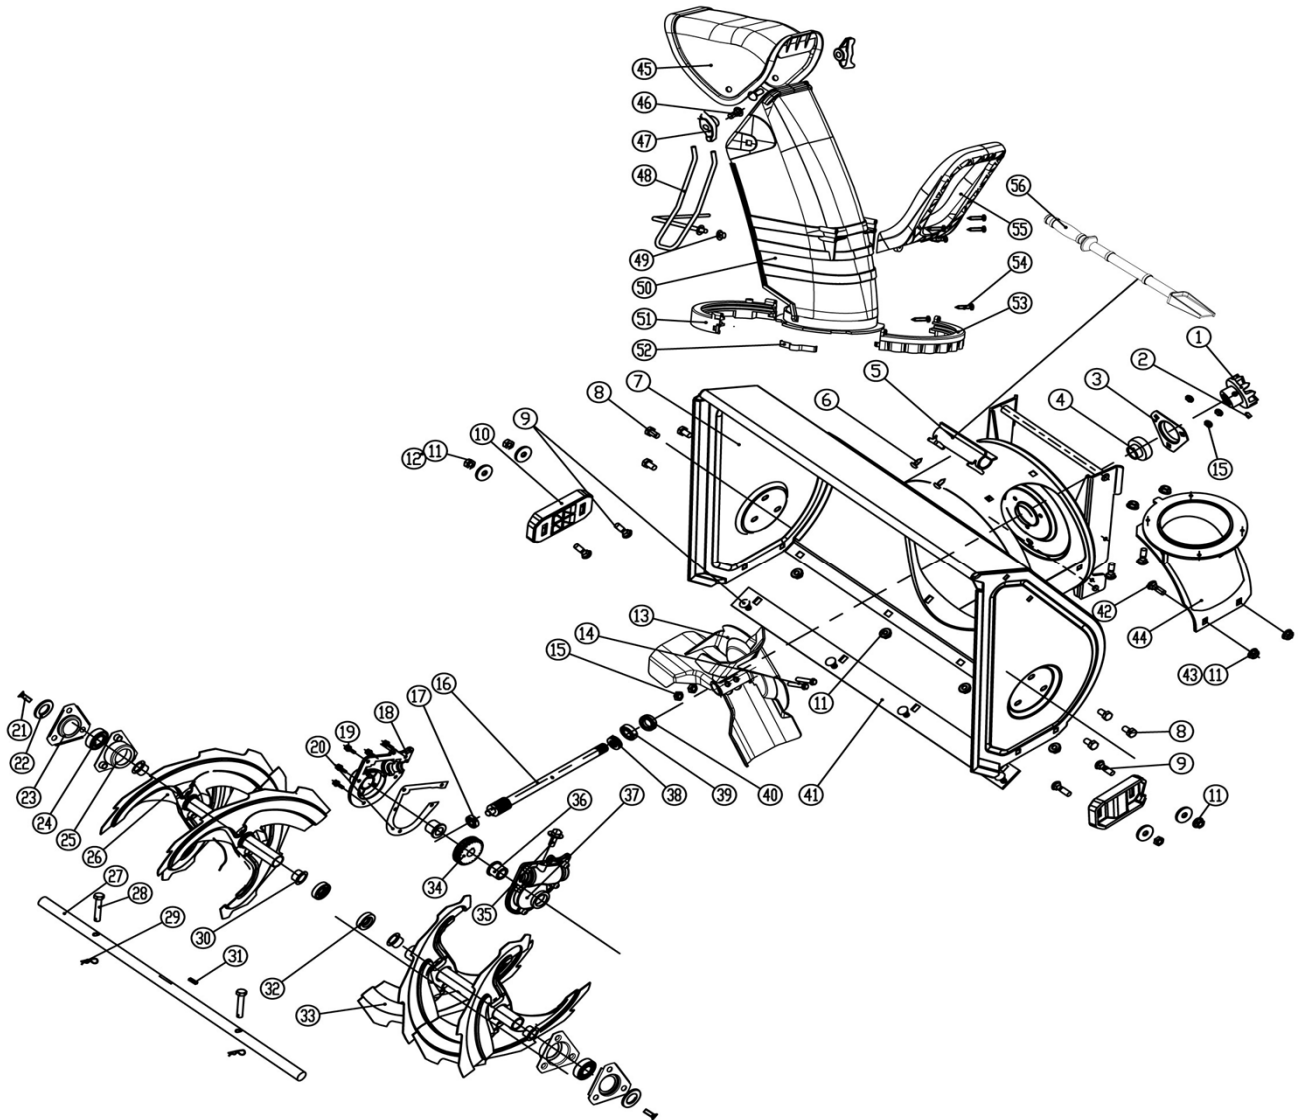

SWEEPER

VSS 60

SNOW THROWER

EXPLODED PARTS LIST

Year: 2018
Page(s): 10/12

VSS 60

No	Code	Name	Qty	No	Code	Name	Qty
1	050173	Concave gear bush	1	49		Cap 6	1
2		Hex locking screw M8x8	1	50	050152	Chute	1
3	050088	Bearing cover	1	51	050087	Chute set 1	1
4	050092	Ball bearing SB204	1	52		Spring	1
5		Shovel support	1	53	050174	Chute set 2	1
6		Self tapping screw ST4.2x9.5-F	2	54		Screw ST4.2x16	6
7	050188	Housing assembly	1	55	050086	Chute handle	1
8		Hex screw M8x16	6	56		Shovel	2
9		Bolt M8x16	8				
10		Skid shoe	2				
11		Jam nut M8	12				
12		Big washer 8	4				
13	050125	Fan	1				
14		Bolt M6x35	2				
15		Jam nut M6	5				
16	050150	Worm shaft	1				
17		Ball bearing 6001	1				
18	050141	Worm case left	1				
19		Bolt M6x20	5				
20	038218	Paper washer	1				
21		Hex screw M6x16	1				
22		Washer	2				
23	050089	Bearing inner seat	2				
24		Ball bearing 6203	2				
25	050124	Bearing seat	2				
26	050157	Left auger	1				
27	050115	Output shaft	1				
28	050136	Safety bolt	2				
29	038223	B pin	2				
30	041840	Drive shaft sleeve	4				
31	038225	Round head flat key	1				
32	050059	Seal ring FB19x30	2				
33	050085	Right auger	1				
34	038228	Worm	1				
35		Bolt M10x15	1				
36	050074	Output shaft sleeve Ø19	2				
37	050140	Worm case right	1				
38		Single thrust bearing 51104	1				
39		Ball bearing 6004	1				
40	050060	Seal ring FB20x35x7	1				
41	050114	Scraper	1				
42		Bolt M8x16	4				
43		Washer 8	4				
44	050175	Fixing seat for chute	1				
45	050151	Chute cap	1				
46		Bolt M8x20	2				
47		Plastic nut	2				
48		Safety fence	1				