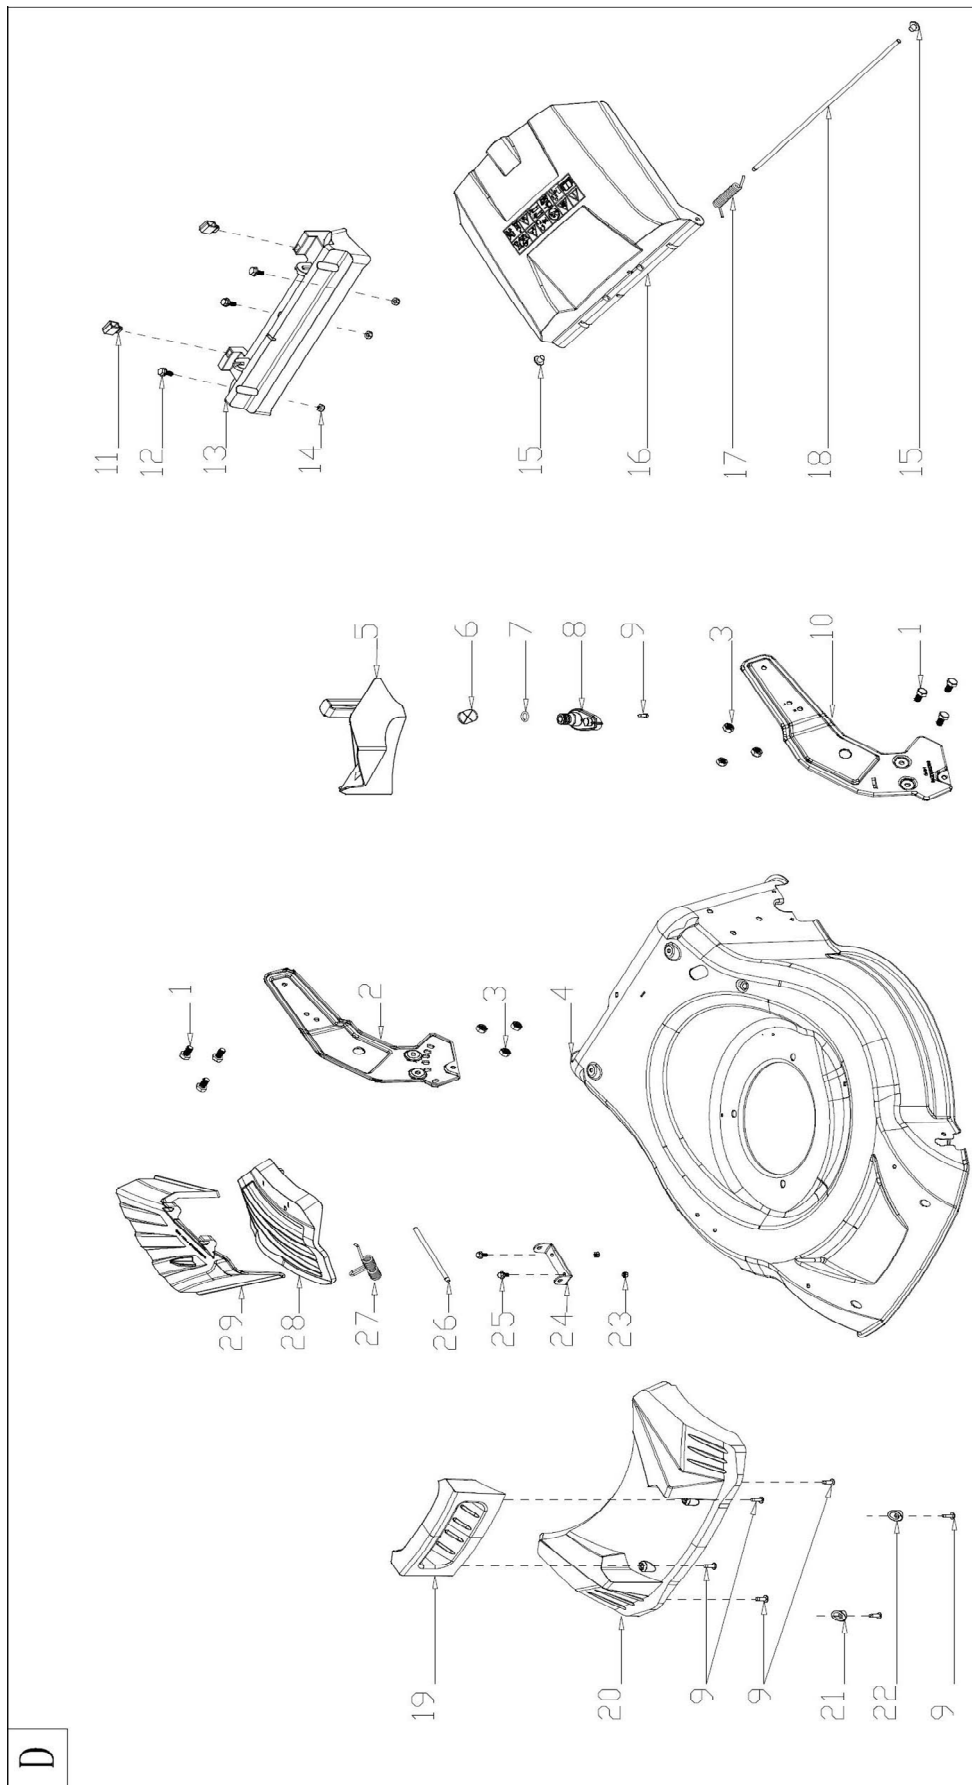

D

VRS 480 H

VRS 480 H

EXPLODED PARTS LIST

Year: 2018

Page(s): 7/8

VRS 480 H

No	Code	Name	Qty	No	Code	Name	Qty
Part A				D-11	049750	Rear Cover Support	2
A-1	049733	Plastic Decoration	1	D-12		Bolt	3
A-2	051628	Clutch Lever	1	D-13	049751	Rear Cover Pedestal	1
A-3	049697	Brake Lever	1	D-14		Nut	3
A-4	049699	Limiting Stopper	1	D-15		Plug	2
A-5	049698	Plastic Decoration	1	D-16	051638	Rear Cover	1
A-6	049700	Foam Pipe	1	D-17	049753	Rear Cover Spring	1
A-7	049736	Longer Handle	1	D-18	049754	Rear Cover Shaft	1
A-8		Nut	2	D-19	049755	Front Plastic Face Handle	1
A-9	049702	Cable Fixing Clamp	1	D-20	051639	Front Plastic Face	1
A-10	047643	Brake Cable	1	D-21		Washer R	1
A-11	051629	Clutch Cable	1	D-22		Washer L	1
A-12	052354	Bolt	1	D-23		Nut	2
A-13		Rope Guide	1	D-24	051640	Side Discharge Bracket	1
A-14		Bolt	4	D-25		Bolt	2
A-15		Knob	4	D-26	049758	Side Discharge Cover Shaft	1
A-16		Nut	4	D-27	049759	Side Discharge Cover Spring	1
A-17	049706	Handle Plug	2	D-28	049760	Side Discharge Cover	1
A-18		Cable Support	1	D-29	049761	Side-Discharge Guiding Board	1
Part B				Part E			
B-1		Bolt	2	E-1	051641	Height Adjustment Handle	1
B-2	051631	Handle Panel	1	E-2	051642	Rear Wheel Shaft Assy	1
B-3		Nut	2	E-3	049724	Inner Wheel Cover	2
Part C				E-4	052374	Spring Washer	6
C-1		Engine	1	E-5		Bolt	2
C-2	049709	Screw	3	E-6	049725	Ball Bearing	4
C-3	049740	Flat Key	1	E-7	049726	10" Wheel	2
C-4	051632	Blade adapter	1	E-8		Flat Washer	4
C-5		Screw Cap	2	E-9		Nut	4
C-6	051633	Belt Cover	1	E-10	049727	10" Wheel Cover	2
C-7	051661	Screw	2	E-11	051669	Split Pin	1
C-8	049743	Belt Cover Plate	1	E-12	051643	Belt Li686	1
C-9	049744	Belt Cover Plate	1	E-13	051644	Gearbox	1
C-10	049745	Screw	2	E-14	049769	Spring	1
C-11	051634	21" Blade	1	E-15	051645	Pin	2
C-12	049713	Blade Washer	1	E-16		Nut	6
C-13	047642	Blade Bolt	1	E-17	051646	Shaft Sleeve	2
Part D				E-18	052379	Bolt	4
D-1		Bolt	6	E-19	051675	Lock Ring	4
D-2	051635	Right Bracket	1	E-20		Flat Washer	2
D-3		Nut	6	E-21	049770	Left Gear	1
D-4	051636	Deck	1	E-22	049771	Right Gear	1
D-5	049747	Mulching Plug	1	E-23	051647	Front Wheel Shaft	1
D-6		Cable Sleeve	1	E-24		Nut	2
D-7	049748	Seal Ring	1	E-25		Bolt	2
D-8	049749	Washing Linker	1	E-26		Nut	1
D-9		Screw	7	E-27	049729	Bearing	4
D-10	051637	Left Bracket	1	E-28	047644	7" Wheel	2