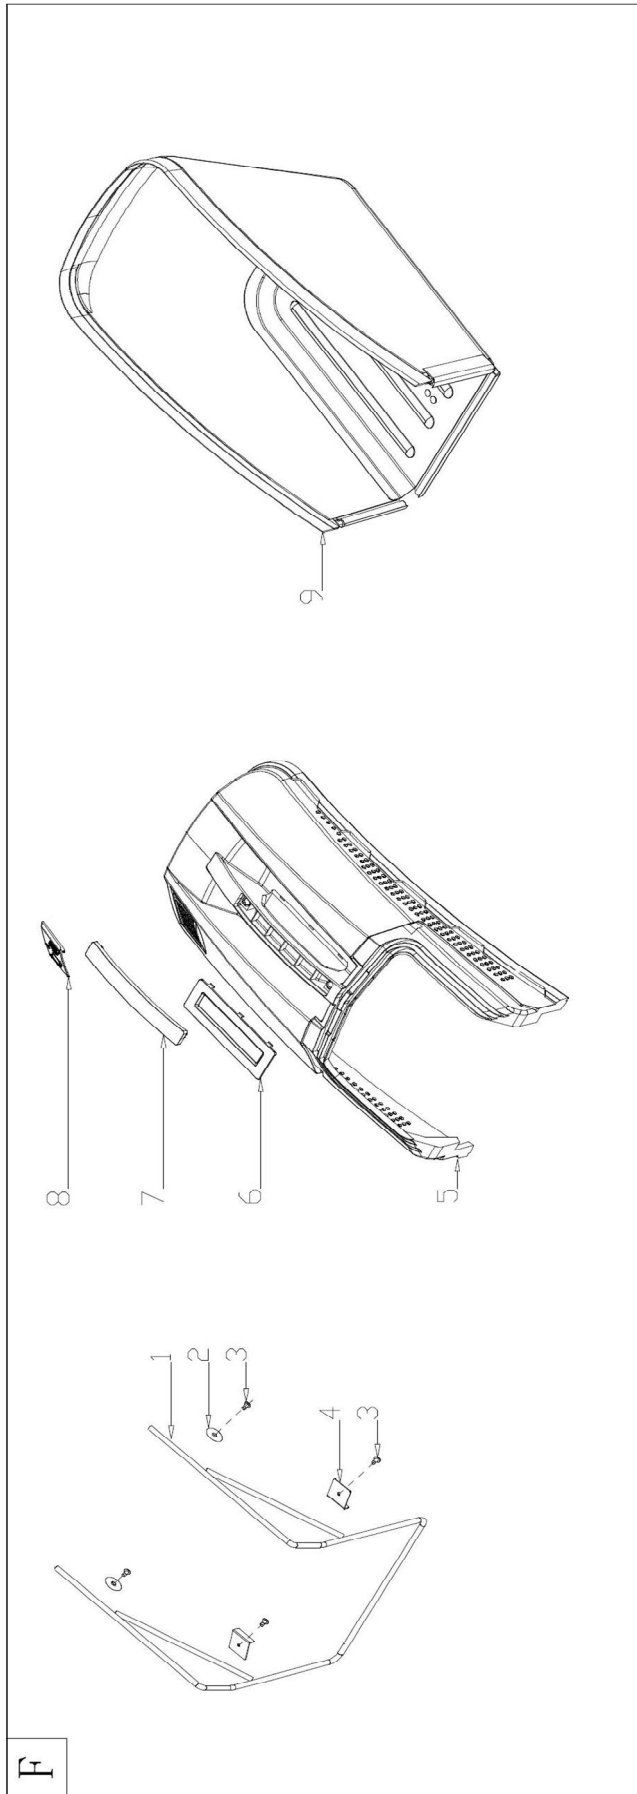

D

VRS 480 H

VRS 480 H

EXPLODED PARTS LIST

Year: 2018

Page(s): 7/8

VRS 480 H

No	Code	Name	Qty	No	Code	Name	Qty
Part A				D-11	049750	Rear Cover Support	2
A-1	049733	Plastic Decoration	1	D-12		Bolt	3
A-2	051628	Clutch Lever	1	D-13	049751	Rear Cover Pedestal	1
A-3	049697	Brake Lever	1	D-14		Nut	3
A-4	049699	Limiting Stopper	1	D-15		Plug	2
A-5	049698	Plastic Decoration	1	D-16	051638	Rear Cover	1
A-6	049700	Foam Pipe	1	D-17	049753	Rear Cover Spring	1
A-7	049736	Longer Handle	1	D-18	049754	Rear Cover Shaft	1
A-8		Nut	2	D-19	049755	Front Plastic Face Handle	1
A-9	049702	Cable Fixing Clamp	1	D-20	051639	Front Plastic Face	1
A-10	047643	Brake Cable	1	D-21		Washer R	1
A-11	051629	Clutch Cable	1	D-22		Washer L	1
A-12	052354	Bolt	1	D-23		Nut	2
A-13		Rope Guide	1	D-24	051640	Side Discharge Bracket	1
A-14		Bolt	4	D-25		Bolt	2
A-15		Knob	4	D-26	049758	Side Discharge Cover Shaft	1
A-16		Nut	4	D-27	049759	Side Discharge Cover Spring	1
A-17	049706	Handle Plug	2	D-28	049760	Side Discharge Cover	1
A-18		Cable Support	1	D-29	049761	Side-Discharge Guiding Board	1
Part B				Part E			
B-1		Bolt	2	E-1	051641	Height Adjustment Handle	1
B-2	051631	Handle Panel	1	E-2	051642	Rear Wheel Shaft Assy	1
B-3		Nut	2	E-3	049724	Inner Wheel Cover	2
Part C				E-4	052374	Spring Washer	6
C-1		Engine	1	E-5		Bolt	2
C-2	049709	Screw	3	E-6	049725	Ball Bearing	4
C-3	049740	Flat Key	1	E-7	049726	10" Wheel	2
C-4	051632	Blade adapter	1	E-8		Flat Washer	4
C-5		Screw Cap	2	E-9		Nut	4
C-6	051633	Belt Cover	1	E-10	049727	10" Wheel Cover	2
C-7	051661	Screw	2	E-11	051669	Split Pin	1
C-8	049743	Belt Cover Plate	1	E-12	051643	Belt Li686	1
C-9	049744	Belt Cover Plate	1	E-13	051644	Gearbox	1
C-10	049745	Screw	2	E-14	049769	Spring	1
C-11	051634	21" Blade	1	E-15	051645	Pin	2
C-12	049713	Blade Washer	1	E-16		Nut	6
C-13	047642	Blade Bolt	1	E-17	051646	Shaft Sleeve	2
Part D				E-18	052379	Bolt	4
D-1		Bolt	6	E-19	051675	Lock Ring	4
D-2	051635	Right Bracket	1	E-20		Flat Washer	2
D-3		Nut	6	E-21	049770	Left Gear	1
D-4	051636	Deck	1	E-22	049771	Right Gear	1
D-5	049747	Mulching Plug	1	E-23	051647	Front Wheel Shaft	1
D-6		Cable Sleeve	1	E-24		Nut	2
D-7	049748	Seal Ring	1	E-25		Bolt	2
D-8	049749	Washing Linker	1	E-26		Nut	1
D-9		Screw	7	E-27	049729	Bearing	4
D-10	051637	Left Bracket	1	E-28	047644	7" Wheel	2