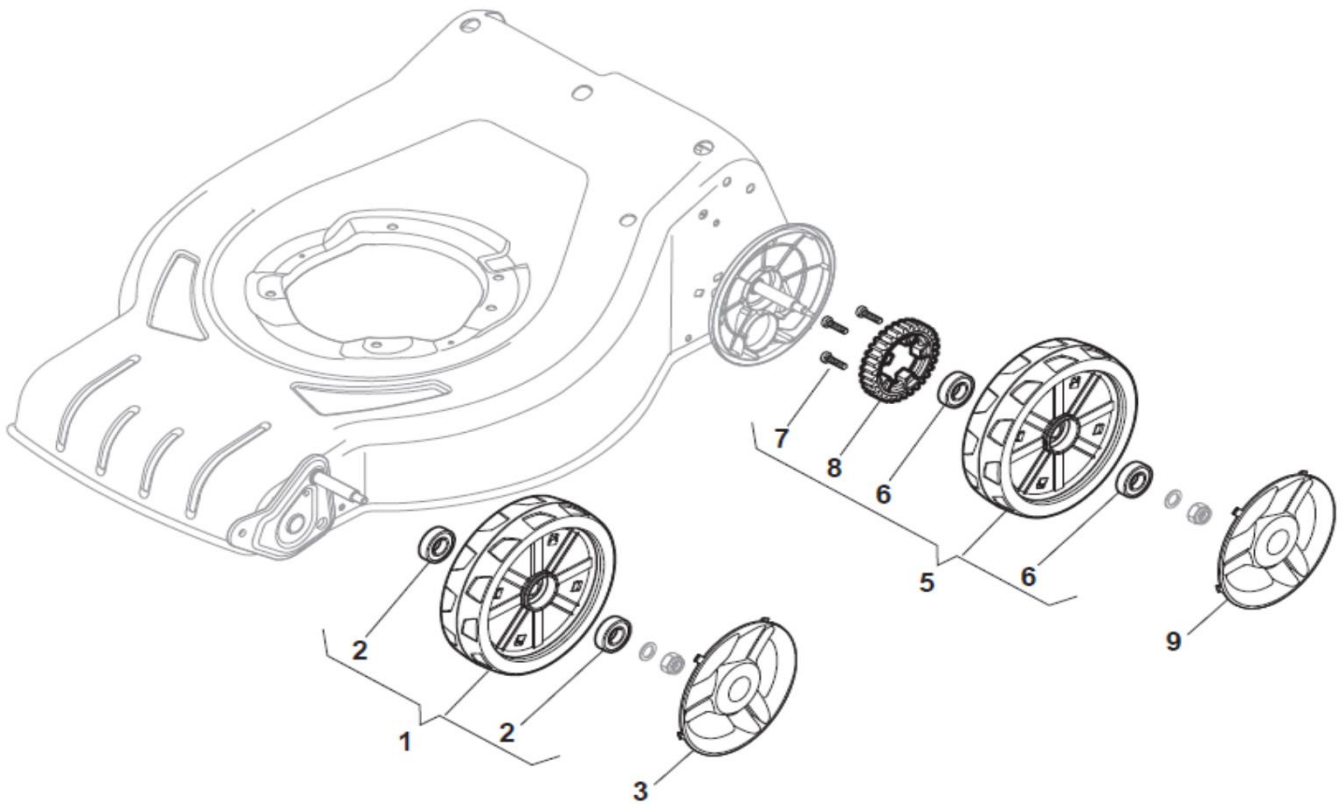

FALCON 4010 B

DECK

FALCON 4010 B

Height adjusting

FALCON 4010 B

Mask

FALCON 4010 B

Only for Electric start engine
with ION battery

Handle - lower part

FALCON 4010 B

Handle - upper part

FALCON 4010 B

Wheels and hubcap

FALCON 4010 B

Blade and hub

FALCON 4010 B

Hybrid grass-catcher with warm