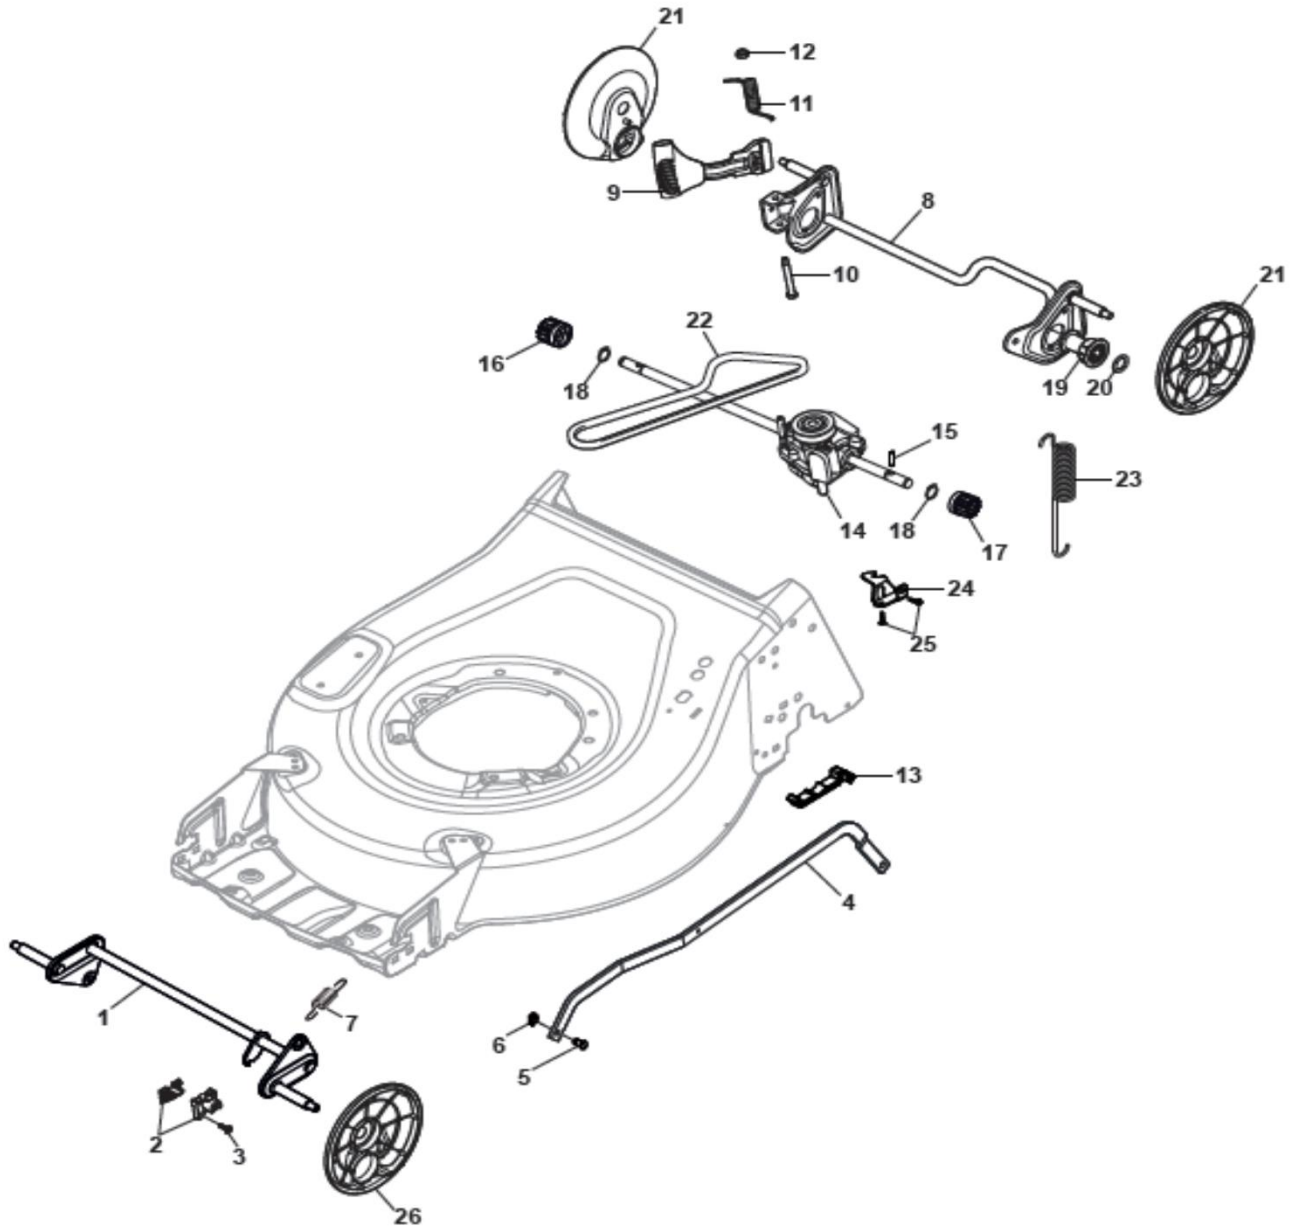

FALCON 4010 B

DECK

FALCON 4010 B

Height adjusting

FALCON 4010 B

Mask

FALCON 4010 B

Only for Electric start engine
with ION battery

Handle - lower part

FALCON 4010 B

Handle - upper part

FALCON 4010 B

Wheels and hubcap

FALCON 4010 B

Blade and hub

FALCON 4010 B