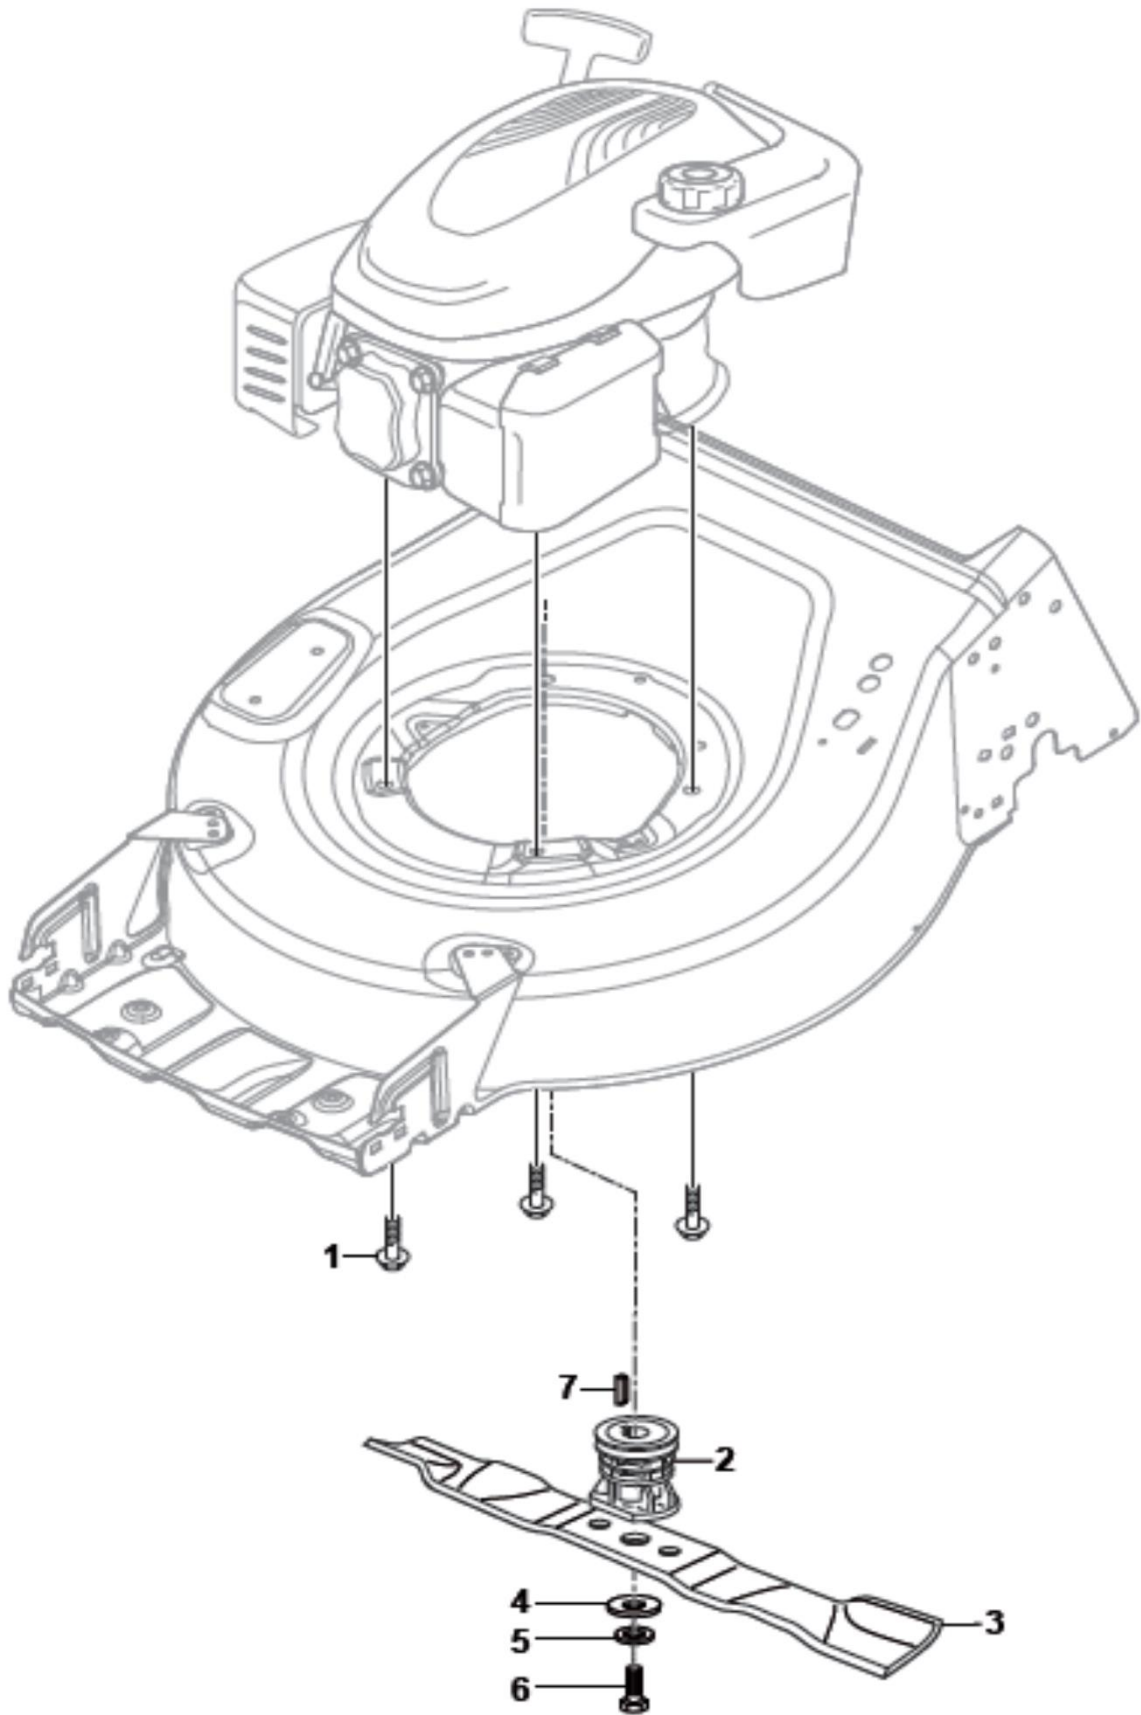

FALCON 4010 B

DECK

FALCON 4010 B

Height adjusting

FALCON 4010 B

Mask

FALCON 4010 B

Only for Electric start engine
with ION battery

Handle - lower part

FALCON 4010 B

Handle - upper part

FALCON 4010 B

Wheels and hubcap

FALCON 4010 B

Blade and hub

FALCON 4010 B