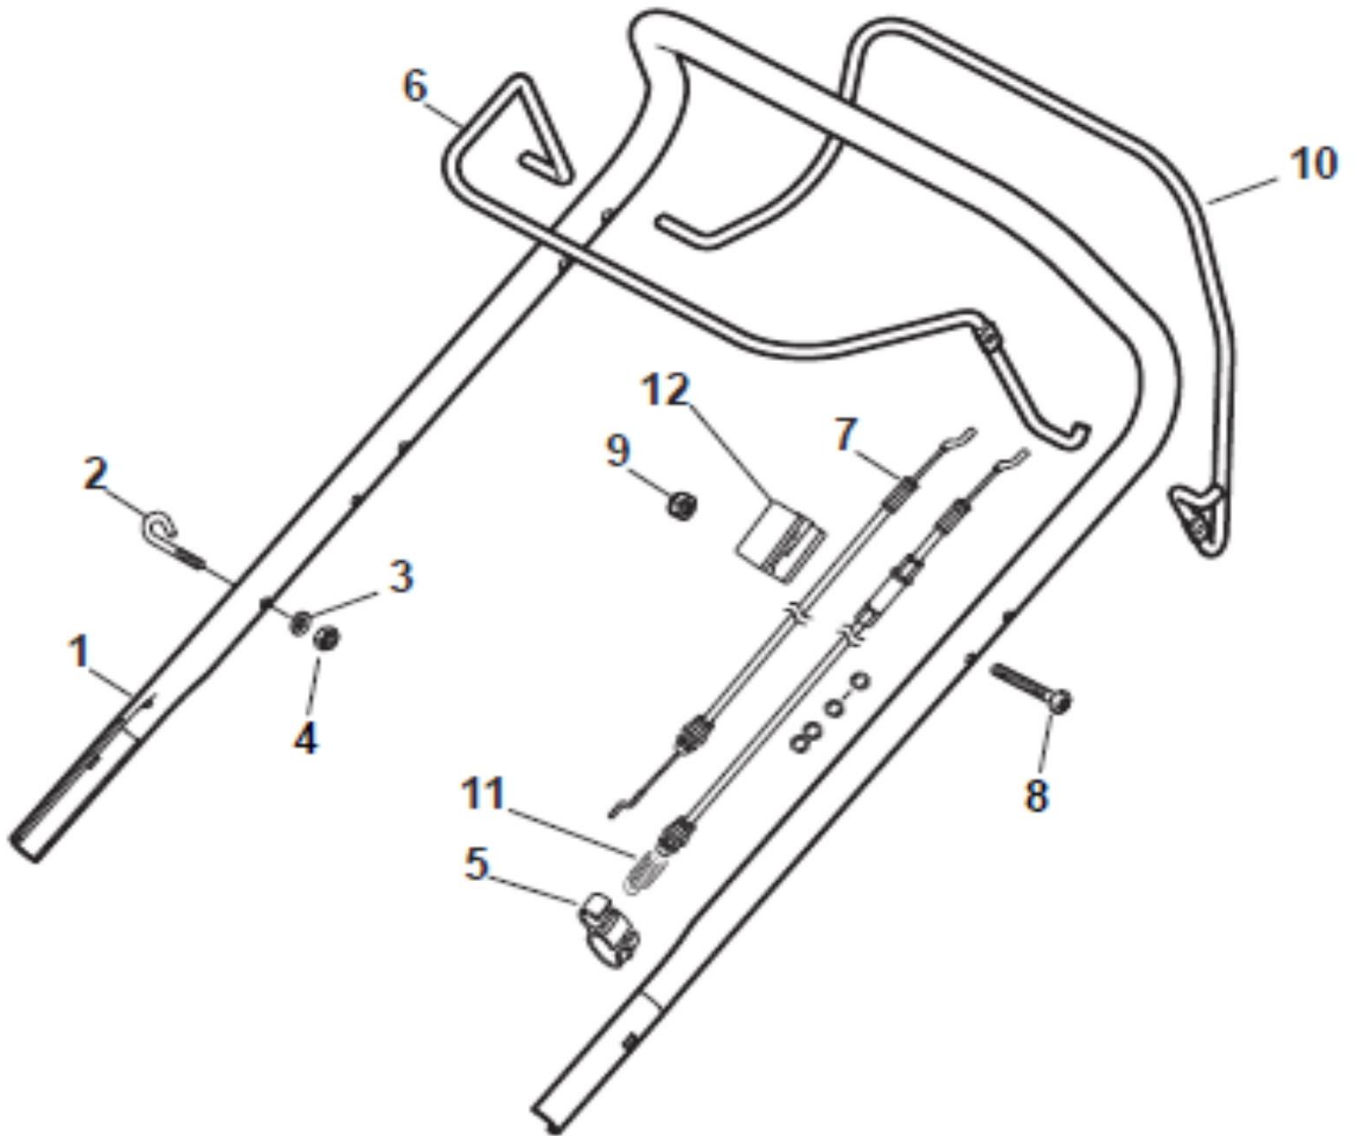

FALCON 4010 B

DECK

FALCON 4010 B

Height adjusting

FALCON 4010 B

Mask

FALCON 4010 B

Only for Electric start engine
with ION battery

Handle - lower part

FALCON 4010 B

Handle - upper part

FALCON 4010 B

Wheels and hubcap

FALCON 4010 B

Blade and hub

FALCON 4010 B