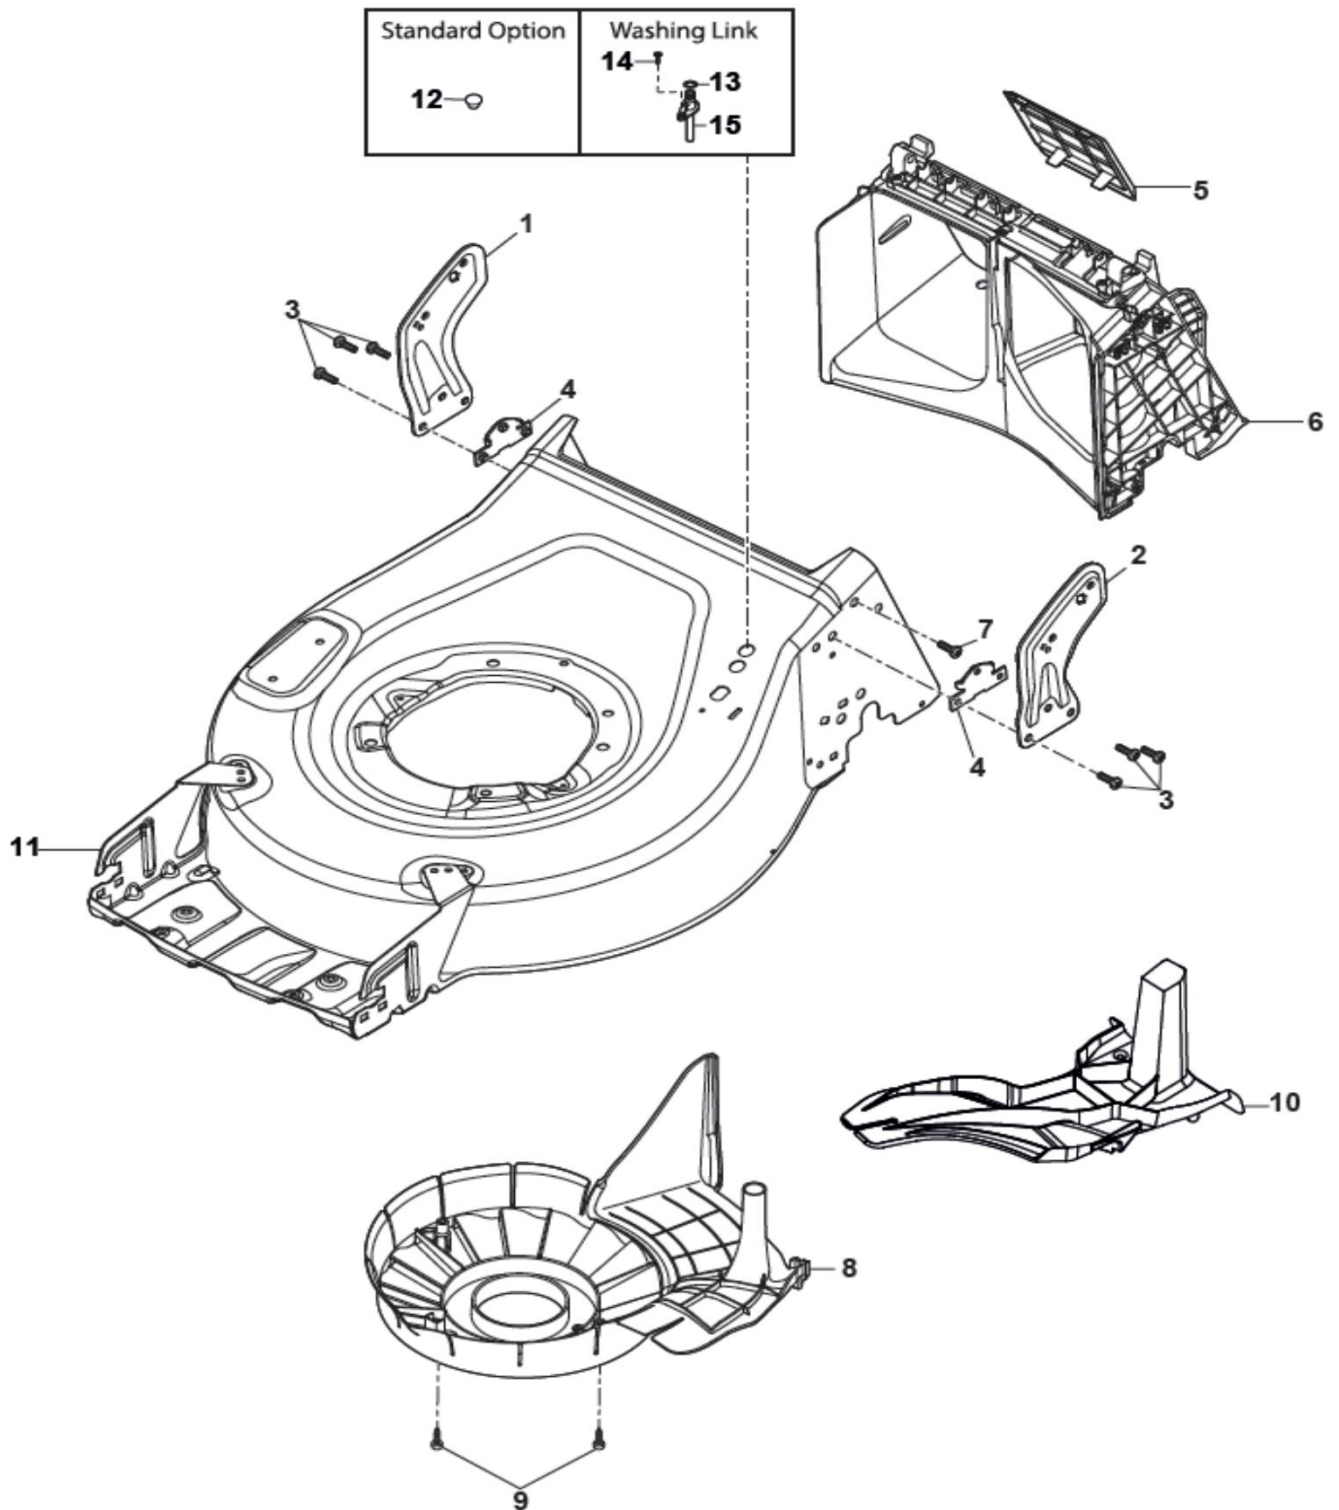

FALCON 4010 B

DECK

FALCON 4010 B

Height adjusting

FALCON 4010 B

Mask

FALCON 4010 B

Only for Electric start engine
with ION battery

Handle - lower part

FALCON 4010 B

Handle - upper part

FALCON 4010 B

Wheels and hubcap

FALCON 4010 B

Blade and hub

FALCON 4010 B