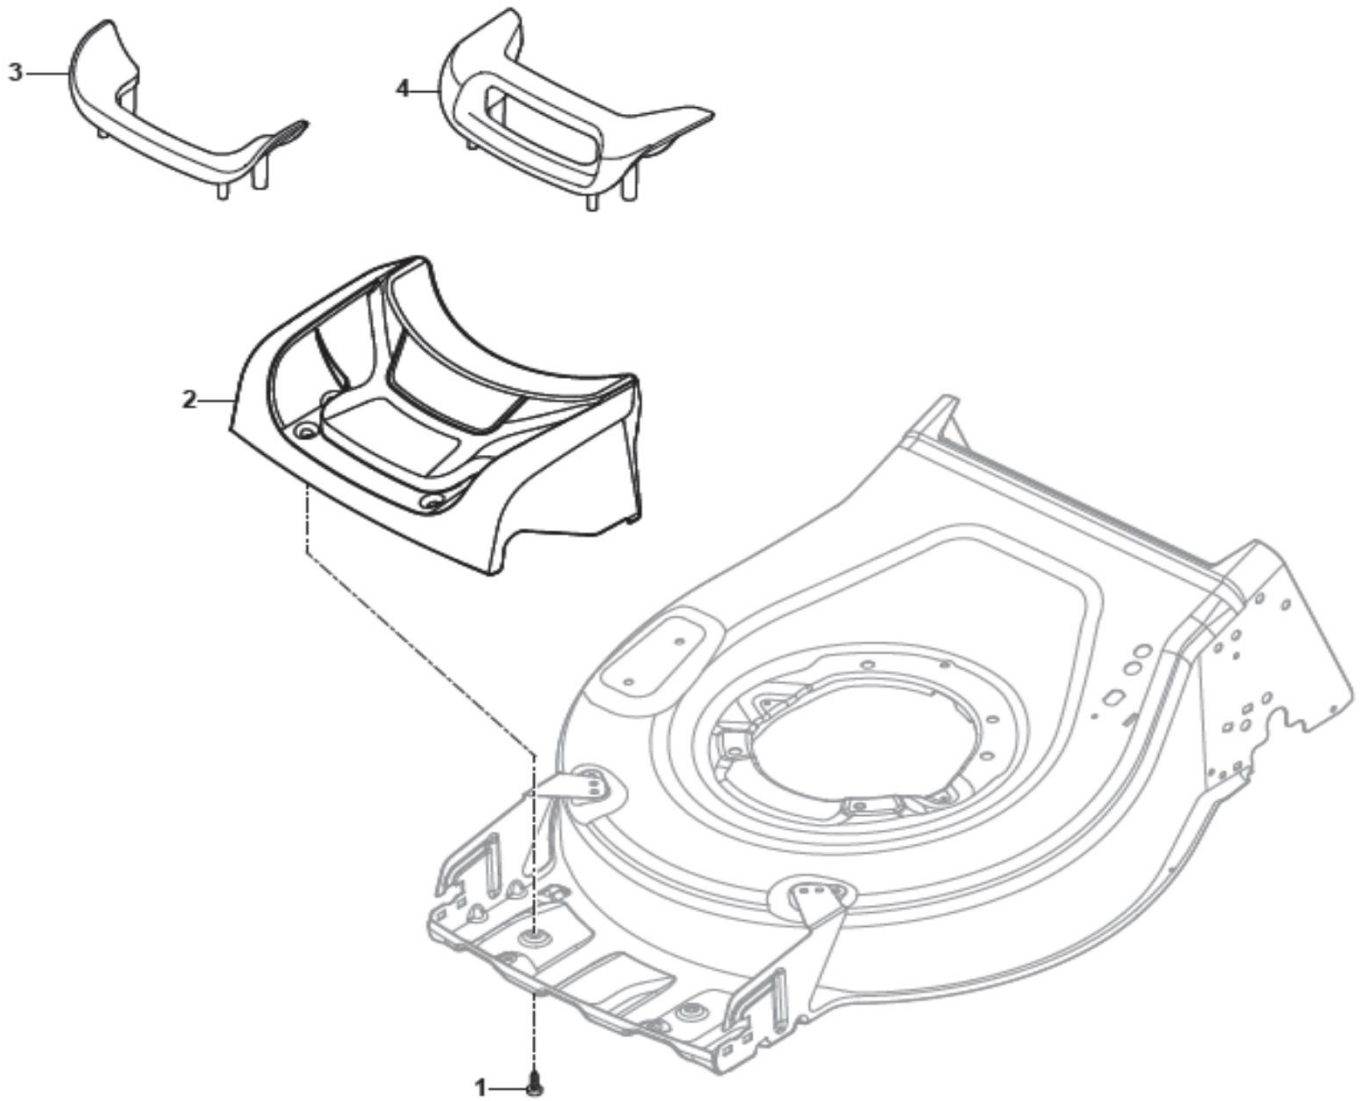

FALCON 4010 B

DECK

FALCON 4010 B

Height adjusting

FALCON 4010 B

Mask

FALCON 4010 B

Only for Electric start engine
with ION battery

Handle - lower part

FALCON 4010 B

Handle - upper part

FALCON 4010 B

Wheels and hubcap

FALCON 4010 B

Blade and hub

FALCON 4010 B

Hybrid grass-catcher with warm