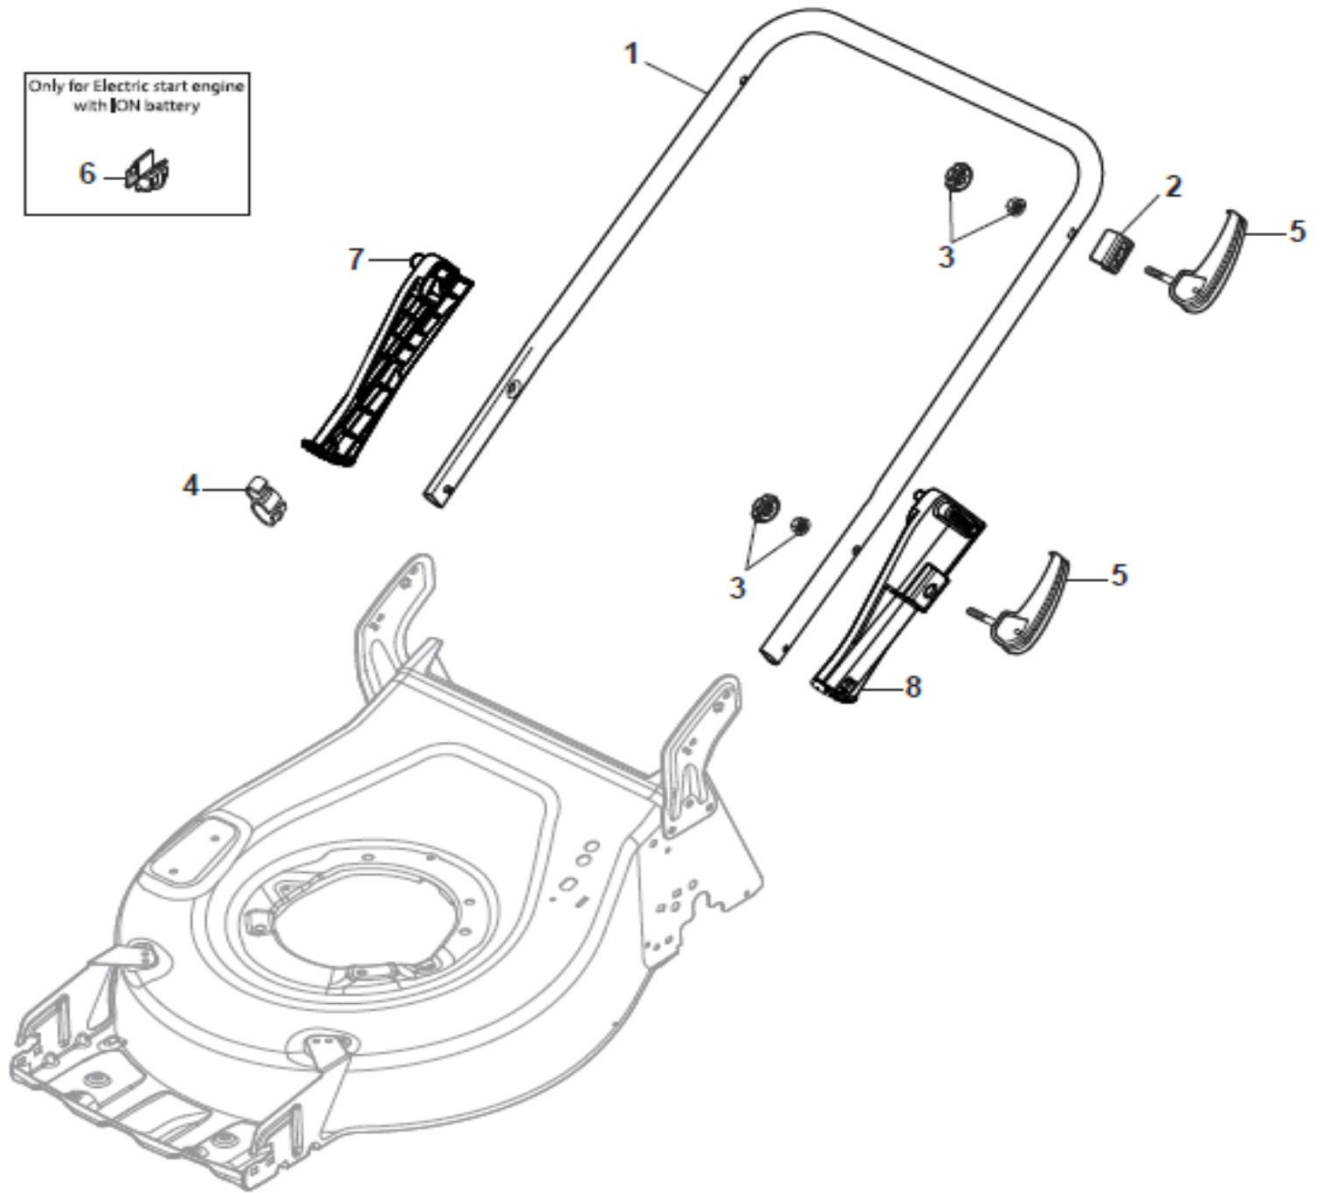

FALCON 4010 B

DECK

FALCON 4010 B

Height adjusting

FALCON 4010 B

Mask

FALCON 4010 B

Only for Electric start engine
with ION battery

Handle - lower part

FALCON 4010 B

Handle - upper part

FALCON 4010 B

Wheels and hubcap

FALCON 4010 B

Blade and hub

FALCON 4010 B