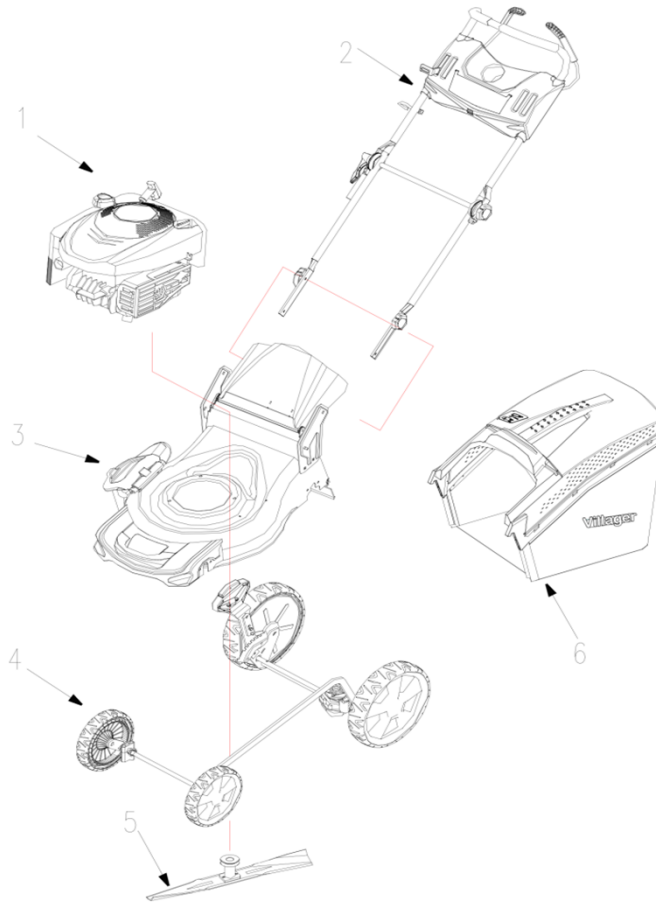

VRS 51 P - Mower assembly

No	Code	Name	Qty	No	Code	Name	Qty
1		BS60 Engine	1	25			
2		Handlebar & Console	1	26			
3		Mower Deck Assembly	1	27			
4		Drive Assembly	1	28			
5		Straight Blade Assembly	1	29			
6		Grass Bag Assembly	1	30			
7				31			
8				32			
9				33			
10				34			
11				35			
12				36			
13				37			
14				38			
15				39			
16				40			
17				41			
18				42			
19				43			
20				44			
21				45			
22				46			
23				47			
24				48			

VRS 51 P - Handlebar & Console

No	Code	Name	Qty	No	Code	Name	Qty
7	031404	Upper Handlebar	1	31		Nut M6	5
8		Handle Grip	2	32		Wrench cover	1
9	031405	Lower Handlebar	2	33		Wrench cover	1
10	031406	Inside control plate	2	34	031417	Holding brake pull	1
11	031407	External control plate	2	35		Clutch Cable	1
12	031408	Quick fix handle lever	1	36	031419	Throttle flexible shaft	1
13	031409	Stiffener	1	37	031420	Panel	1
14	031411	Control block	1	38		Cover	1
15	031412	Quick fix	1	39		Knob	1
16		Pin 6*19	1	40		Pressure spring	2
17	031413	Knob Nut	3	41		Self-tapping screw ST4.2*13	4
18		Pipe plug	2	42		Screw M6*40	2
19	031414	Limit board	2	43		Guy hook	1
20		Screw M8*65	2	44		Split washer 3	1
21		Nut M8	6	45		washer 6	3
22	031415	Blade Control Handle	1	46		Star lock 5	2
23	031416	Drive Clutch Lever	1	47		Bolt M8*20	2
24		Support	1	48		Cable clip	2
25	031440	Throttle control handle	1				
26	031441	Wrench cover	1				
27		Bolt M8*25	1				
28		Washer 8	2				
29		Dish spring	1				
30		Screw M6*35	2				