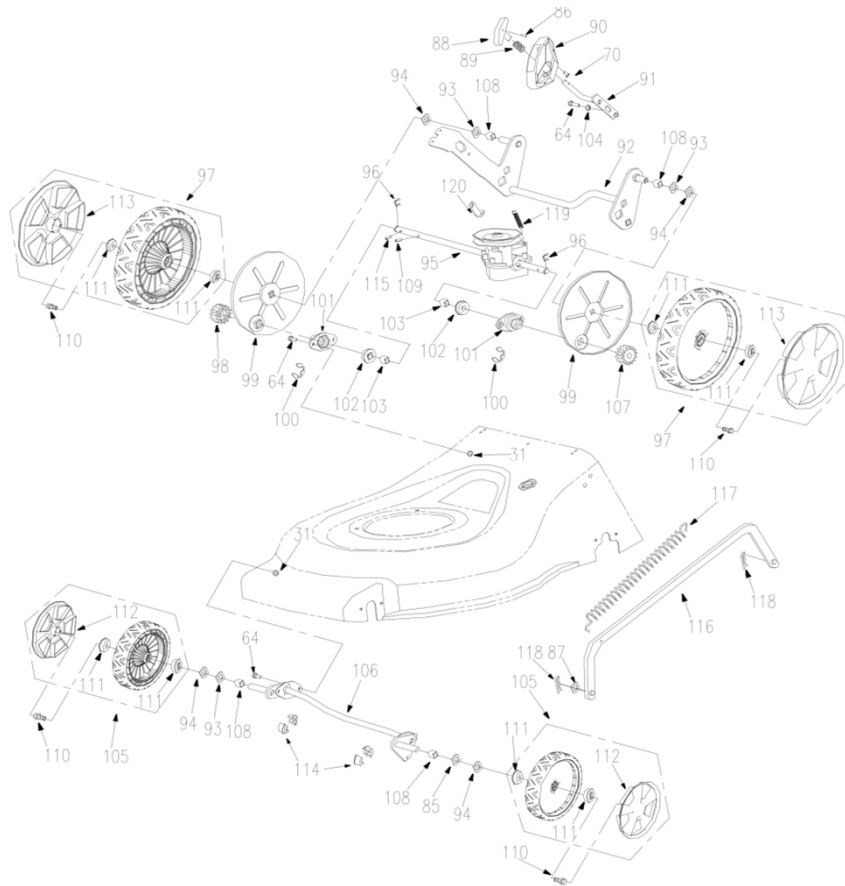

VRS 51 P - Drive assembly

No	Code	Name	Qty	No	Code	Name	Qty
31		Nut M6	10	106	031432	Front Shaft Assembly □	1
64		Bolt M6x16	8	107	013331	Pinion Gear, Left	1
70		Bolt M6x20	2	108	025793	bushing	4
85		Spacer	1	109		Pin 5x16	2
86		Pin 2x12	1	110		Bolt M8x16	4
87		Flat washer 8	-	111	020724	Bearing	8
88	031430	Button	1	112		Hub cap	2
89	025812	Pressure spring	1	113		Hub cap	2
90	025813	Handle	1	114	020699	Bearing	4
91	025814	Rear handle	1	115		Pin	2
92	025815	Rear Axle Assembly	1	116		Rod riveting	1
93		Washer 12	3	117	025817	Tension spring	1
94		Washer 12	4	118		Hair Pin	2
95	031433	GT gear box	1	119		Ttansmission Tension spring	1
96		E-Clip 9	2	120		Supporting plate	1
97	020720	11 " Wheel	2				
98	013330	Pinion Gear, Right	1				
99	036035	Cover	2				
100		E-Clip 19	2				
101	020721	Bearing seat	2				
102	020722	Bearing 8806	2				
103	020739	Bronze Bushing	2				
104		Bushing	1				
105	020723	8 " wheel	2