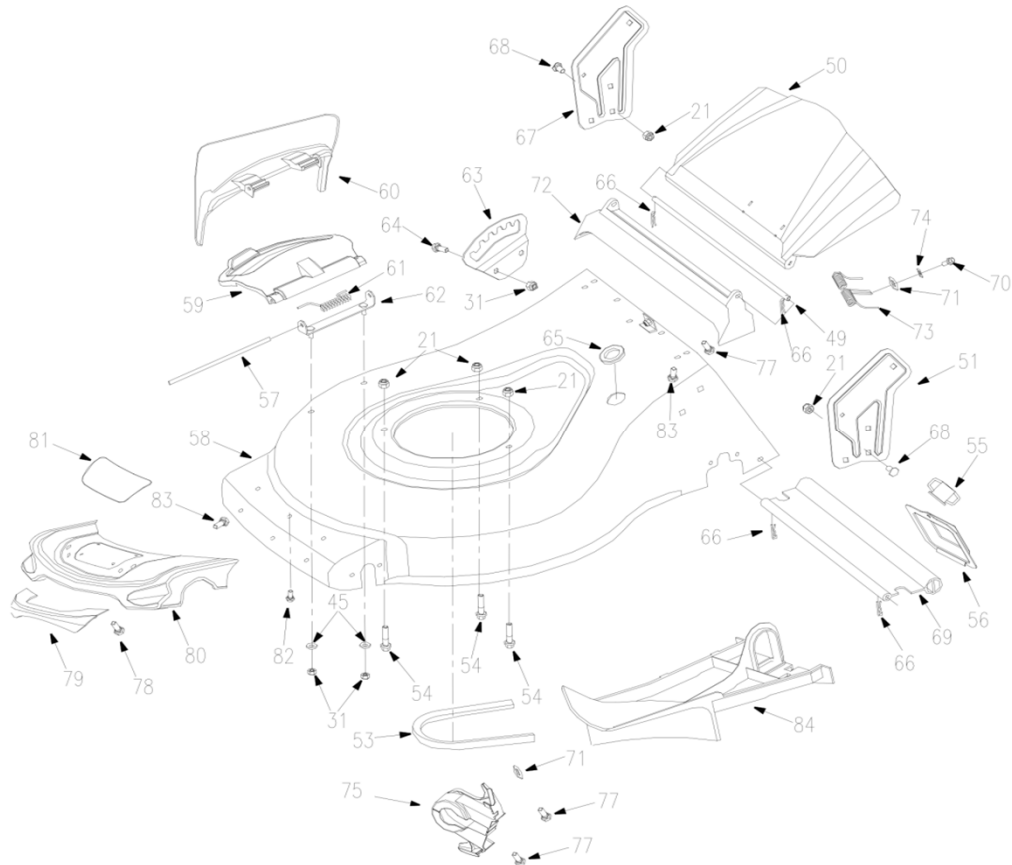

VRS 51 P - Mower deck assembly

No	Code	Name	Qty	No	Code	Name	Qty
45		Flat Washer 6mm	2	71		Washer 6	3
31		Nylon Insert Lock Nut M6mm	4	72		Rear Cover Bracket	1
21		Nylon Insert Lock Nut M8mm	9	73		Torsion Spring	1
49		Rod, Rear Cover	1	74		Washer 6	1
50	020715	Rear Cover	1	75		Self-tapping screw ST5.5X19C	1
51	031442	Left Bracket	1	77		Self-tapping screw ST3.5*25	6
53	025807	V-Belt A800	1	78		Front handle	4
54		Bolt M8x35	3	79		Front feeling	1
55		Swing nut	1	80	031448	Front cover	1
56		Baffle	1	81		Flat Washer 6mm	1
57		Pivot Shaft	1	82		Self-tapping screw ST3.5*16	3
58	031443	Mower Deck	1	83		Self-tapping screw ST5.5*13F	6
59	031444	Mulch Cover	1	84	031449	Mulching Plug	1
60	031445	Side Discharge Chute	1				
61	025790	Torsion Spring	1				
62		Mounting Bracket	1				
63	025810	Height Adjustment Rack	1				
64		Bolt M6x16	2				
65		Rubber Ring	1				
66		Pin 2x16	4				
67	031446	Right Bracket	1				
68		Bolt M8x16	6				
69	13274	Rear Guard	1				
70		Bolt M6x20	1