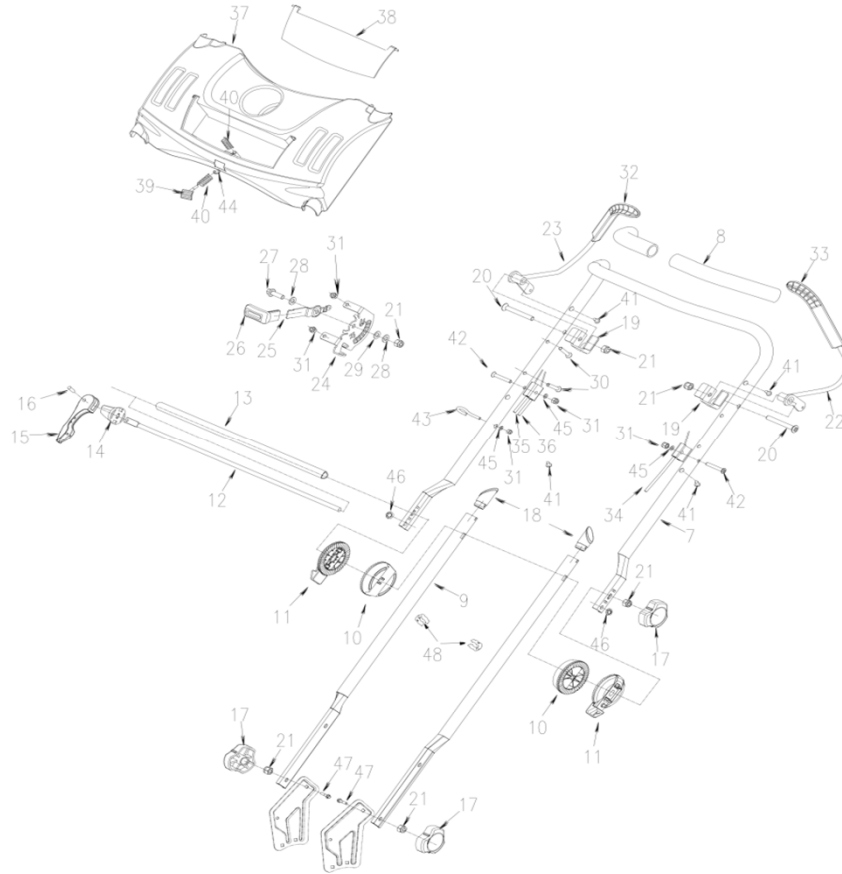

VRS 51 P - Mower assembly

No	Code	Name	Qty	No	Code	Name	Qty
1		BS60 Engine	1	25			
2		Handlebar & Console	1	26			
3		Mower Deck Assembly	1	27			
4		Drive Assembly	1	28			
5		Straight Blade Assembly	1	29			
6		Grass Bag Assembly	1	30			
7				31			
8				32			
9				33			
10				34			
11				35			
12				36			
13				37			
14				38			
15				39			
16				40			
17				41			
18				42			
19				43			
20				44			
21				45			
22				46			
23				47			
24				48			

VRS 51 P - Handlebar & Console

No	Code	Name	Qty	No	Code	Name	Qty
7	031404	Upper Handlebar	1	31		Nut M6	5
8		Handle Grip	2	32		Wrench cover	1
9	031405	Lower Handlebar	2	33		Wrench cover	1
10	031406	Inside control plate	2	34	031417	Holding brake pull	1
11	031407	External control plate	2	35		Clutch Cable	1
12	031408	Quick fix handle lever	1	36	031419	Throttle flexible shaft	1
13	031409	Stiffener	1	37	031420	Panel	1
14	031411	Control block	1	38		Cover	1
15	031412	Quick fix	1	39		Knob	1
16		Pin 6*19	1	40		Pressure spring	2
17	031413	Knob Nut	3	41		Self-tapping screw ST4.2*13	4
18		Pipe plug	2	42		Screw M6*40	2
19	031414	Limit board	2	43		Guy hook	1
20		Screw M8*65	2	44		Split washer 3	1
21		Nut M8	6	45		washer 6	3
22	031415	Blade Control Handle	1	46		Star lock 5	2
23	031416	Drive Clutch Lever	1	47		Bolt M8*20	2
24		Support	1	48		Cable clip	2
25	031440	Throttle control handle	1				
26	031441	Wrench cover	1				
27		Bolt M8*25	1				
28		Washer 8	2				
29		Dish spring	1				
30		Screw M6*35	2				