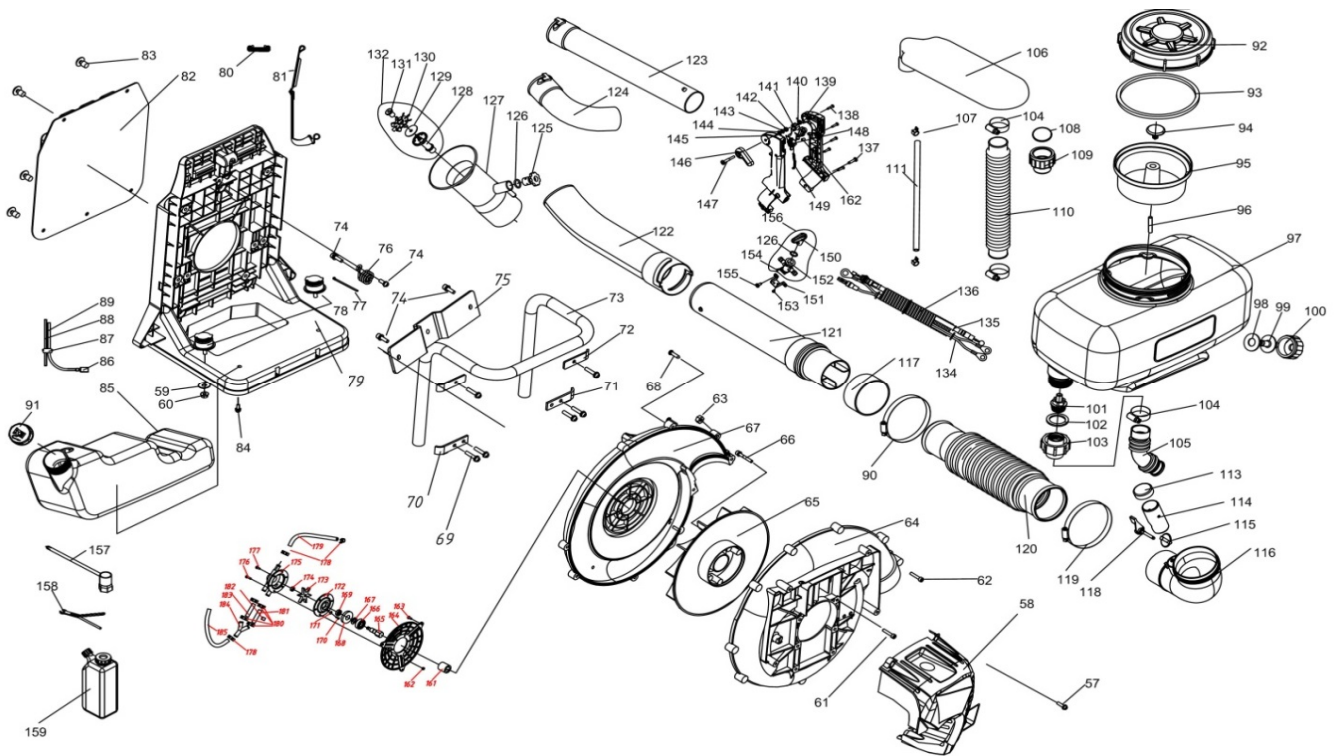

DM 14 PE - MIST DUSTER

No	Code	Name	Qty	No	Code	Name	Qty
57		M5*16	4	81	039672	Gallus	2
58		Protection	1	82		Mat	1
59		Washer 6	2	83	039673	Plastic clip	5
60		Nut M6	2	84		M6x12 Screw	2
61		Screw M6x30	6	85	037798	Gasoline tank	1
62		Screw M5x70	2	86	010871	Filter	1
63		Nut M5	2	87	020857	Stopper	1
64	039669	Volute case	1	88	013509	Tube(100mm)	1
65	039670	Impeller	1	89	013510	Tube(270mm)	1
66		M5X35(10.9) Screw	4	90		Hoop Ø59-Ø82	1
67	039669	Volute case	1	91	013413	Lid	1
68		M5x20 Screw	10	92	039675	Lid	1
69		M6x30 Screw	6	93	039676	Sealing washer	1
70		Board	1	94		Air valve	1
71		Board	1	95	039677	Filter	1
72		Board	2	96		Tube	1
73		Support	1	97	039678	Chemcai tank	1
74		M6x16 Screw	4	98	013384	Sealing washer	1
75		Board	3	99	039679	Link pipe	1
76		Spring	1	100		Connector lid	1
77		Line	1	101		Connector	1
78	039671	Rubber pillar	2	102		Sealing washer	1
79		Frame	1	103		Connector lid	1
80		Axis	2	104		Hoop Ø25-Ø40	3