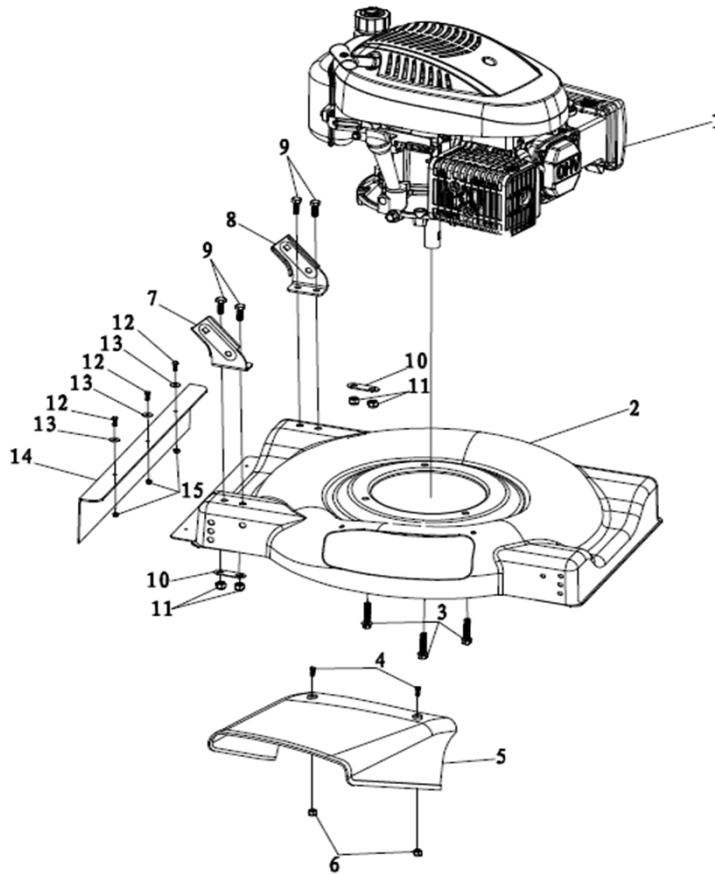

VS 51 E - Handle

No	Code	Name	Qty	No	Code	Name	Qty
1		Foam pipe	1	25			
2	037155	Brake lever	1	26			
3	023438	Brake Fastener	1	27			
4	037156	Upper handrail	1	28			
5		Bolt	1	29			
6	037157	Brake Cable Assy plate	1	30			
7		Self-locking nut	1	31			
8	23439	Brake cable	1	32			
9		Rope Guide	1	33			
10		Cap nut	1	34			
11		Half round head square neck bolts	2	35			
12		Flat washer	4	36			
13		Thick knob	4	37			
14		Hexagon nut	4	38			
15	23440	Lower handrail	1	39			
16		Fastener	1	40			
17		Half round head square neck bolts	2	41			
18		Hexagon head bolts	2	42			
19		Hex lock nut	2	43			
20				44			
21				45			
22				46			
23				47			
24				48			

VS 51 E - Engine & Deck

No	Code	Name	Qty	No	Code	Name	Qty
1		Petrol engine	1	25			
2		Deck	1	26			
3		Hexagon China Division Head self tapping screws	3	27			
4		Bolt	2	28			
5	023446	Side discharge cover	1	29			
6		Self-locking nut	2	30			
7		Right handle bracket	1	31			
8	023442	Left handle bracket	1	32			
9		Hexagon head bolts	4	33			
10		Bracket plate	2	34			
11		Hex lock nut	4	35			
12		Hexagon head bolts	3	36			
13		Flat washer	3	37			
14	037158	Rubber dust proof board	1	38			
15		Hex lock nut	3	39			
16				40			
17				41			
18				42			
19				43			
20				44			
21				45			
22				46			
23				47			

VS 51 E - Wheels

No	Code	Name	Qty	No	Code	Name	Qty
1	037159	Wheel assy.	4	25			
2		Wheel punch bearing	8	26			
3	037160	Long wheel alxe	4	27			
4		Flat washer	4	28			
5		Hex lock nut	4	29			
6	037161	Outer cover of hub	4	30			
7				31			
8				32			
9				33			
10				34			
11				35			
12				36			
13				37			
14				38			
15				39			
16				40			
17				41			
18				42			
19				43			
20				44			
21				45			
22				46			
23				47			
24				48			