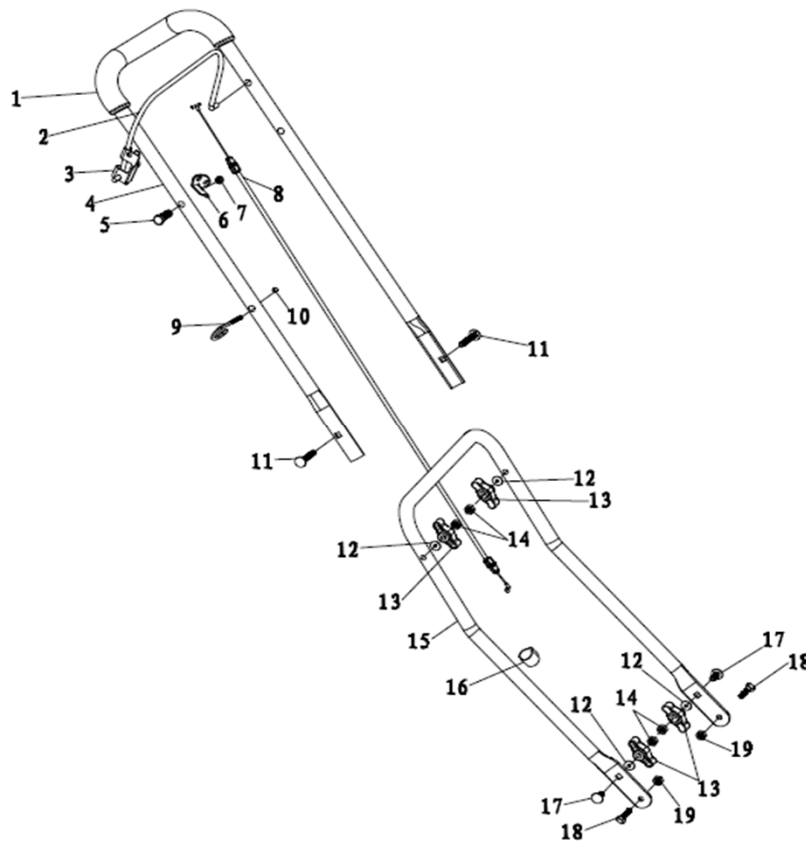

VS 51 E - Handle

No	Code	Name	Qty	No	Code	Name	Qty
1		Foam pipe	1	25			
2	037155	Brake lever	1	26			
3	023438	Brake Fastener	1	27			
4	037156	Upper handrail	1	28			
5		Bolt	1	29			
6	037157	Brake Cable Assy plate	1	30			
7		Self-locking nut	1	31			
8	23439	Brake cable	1	32			
9		Rope Guide	1	33			
10		Cap nut	1	34			
11		Half round head square neck bolts	2	35			
12		Flat washer	4	36			
13		Thick knob	4	37			
14		Hexagon nut	4	38			
15	23440	Lower handrail	1	39			
16		Fastener	1	40			
17		Half round head square neck bolts	2	41			
18		Hexagon head bolts	2	42			
19		Hex lock nut	2	43			
20				44			
21				45			
22				46			
23				47			
24				48			

VS 51 E - Engine & Deck

No	Code	Name	Qty	No	Code	Name	Qty
1		Petrol engine	1	25			
2		Deck	1	26			
3		Hexagon China Division Head self tapping screws	3	27			
4		Bolt	2	28			
5	023446	Side discharge cover	1	29			
6		Self-locking nut	2	30			
7		Right handle bracket	1	31			
8	023442	Left handle bracket	1	32			
9		Hexagon head bolts	4	33			
10		Bracket plate	2	34			
11		Hex lock nut	4	35			
12		Hexagon head bolts	3	36			
13		Flat washer	3	37			
14	037158	Rubber dust proof board	1	38			
15		Hex lock nut	3	39			
16				40			
17				41			
18				42			
19				43			
20				44			
21				45			
22				46			
23				47			

VS 51 E - Wheels

No	Code	Name	Qty	No	Code	Name	Qty
1	037159	Wheel assy.	4	25			
2		Wheel punch bearing	8	26			
3	037160	Long wheel alxe	4	27			
4		Flat washer	4	28			
5		Hex lock nut	4	29			
6	037161	Outer cover of hub	4	30			
7				31			
8				32			
9				33			
10				34			
11				35			
12				36			
13				37			
14				38			
15				39			
16				40			
17				41			
18				42			
19				43			
20				44			
21				45			
22				46			
23				47			
24				48			