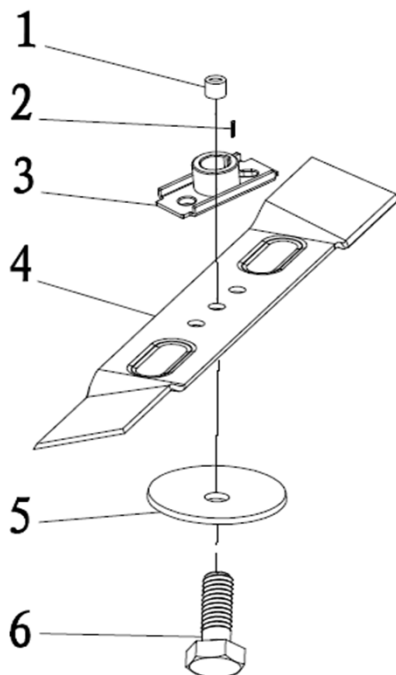

VS 51 E - Blade & blade adapter

No	Code	Name	Qty	No	Code	Name	Qty
1	037162	Washer for Blade Adapte	1	25			
2	037163	Long Key for Crankshaft	1	26			
3	023447	Blade Adapter	1	27			
4	023448	Blade	1	28			
5	23428	Blade washer	1	29			
6	023449	Inch hex flange bolts	1	30			
7				31			
8				32			
9				33			
10				34			
11				35			
12				36			
13				37			
14				38			
15				39			
16				40			
17				41			
18				42			
19				43			
20				44			
21				45			
22				46			
23				47			
24				48